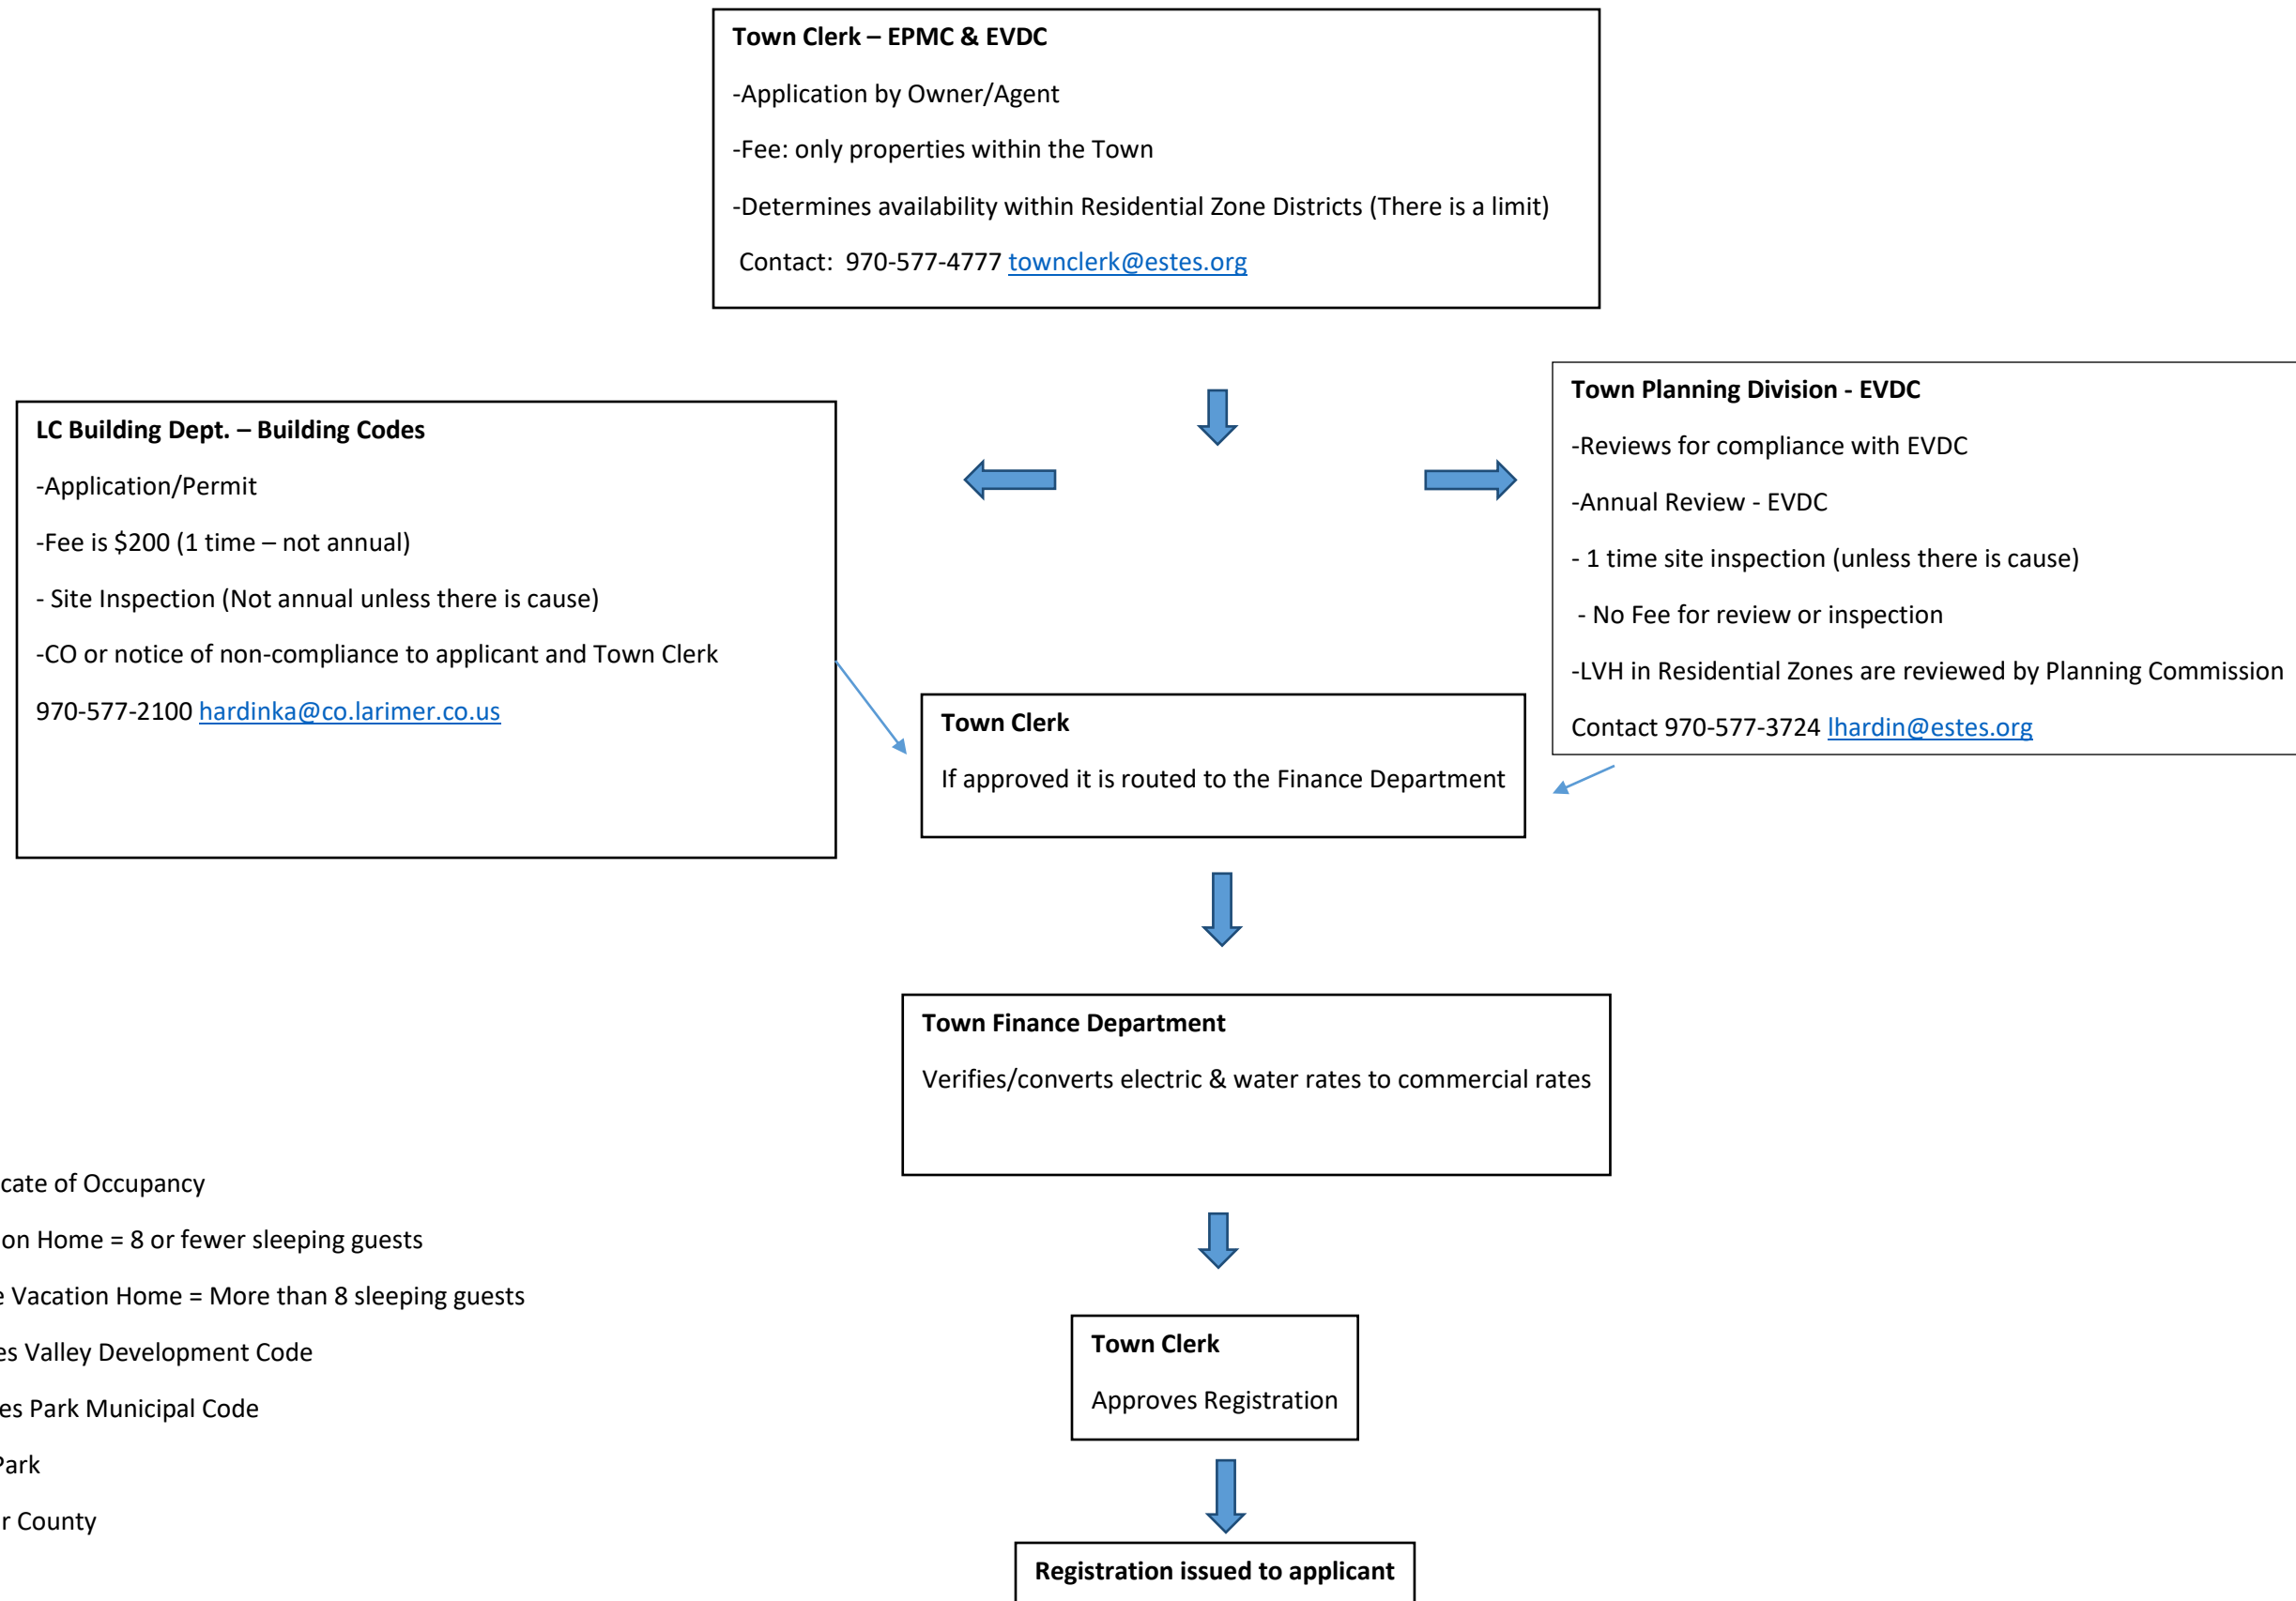

REGISTRATION PROCESS FOR VACATION HOME(S)/LARGE VACATION HOME(S) WITHIN THE ESTES VALLEY

CO = Certificate of Occupancy

VH = Vacation Home = 8 or fewer sleeping guests

LVH = Large Vacation Home = More than 8 sleeping guests

EVDC = Estes Valley Development Code

EPMC = Estes Park Municipal Code

EP = Estes Park

LC = Larimer County