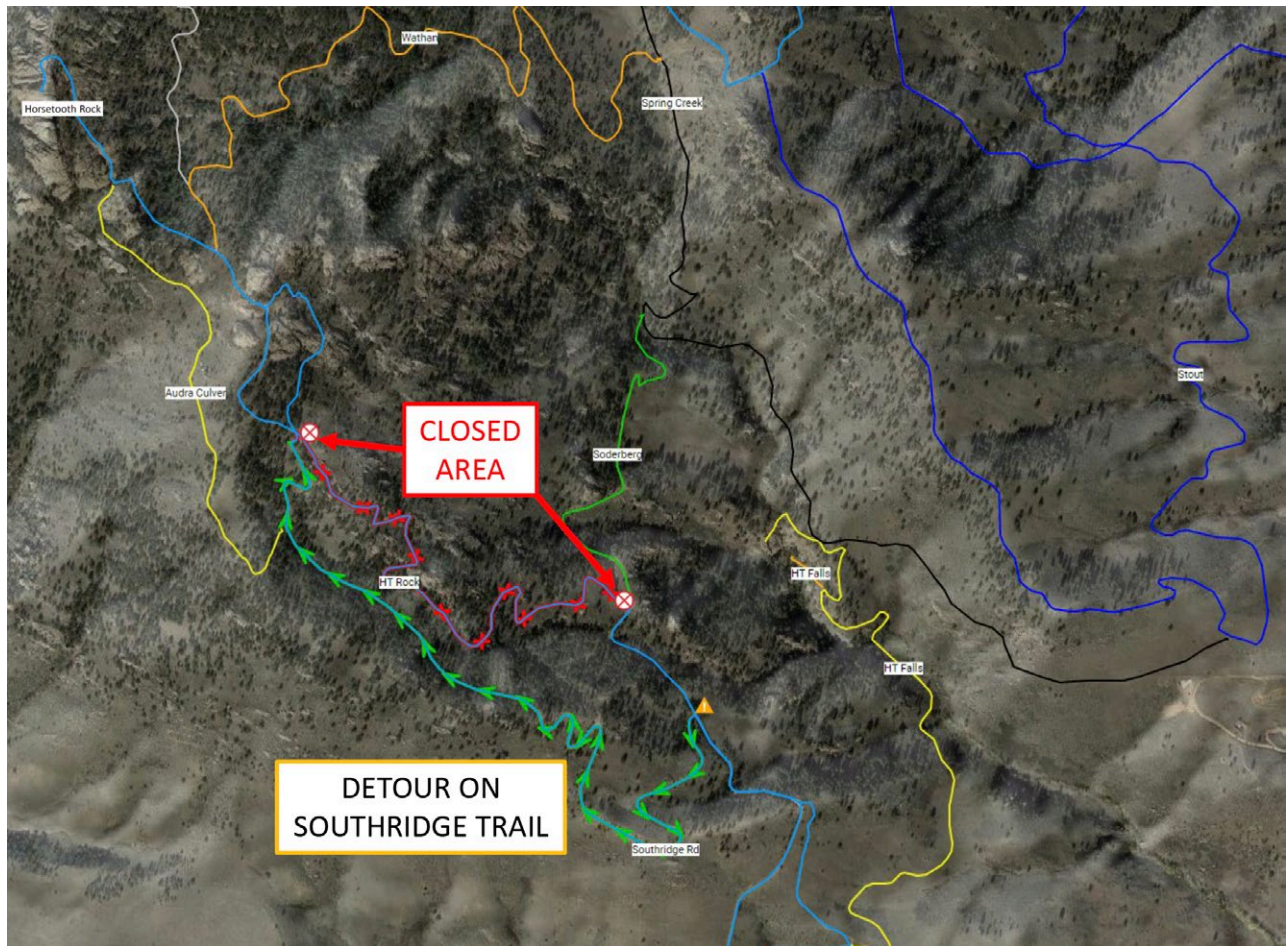

Trail Closure

Section of Horsetooth Rock Trail Closed Aug 3-7 and Aug 10-14

A 0.75-mile section of the Horsetooth Rock Trail will be closed for maintenance August 3-7 and August 10-14, 2020. Use the Southridge Trail as a detour around the closed area. The top of Horsetooth Rock is still open.

Larimer County Natural Resources
1800 S. County Road 31
Loveland, CO 80537
(970) 619-4570
larimer.org/naturalresources