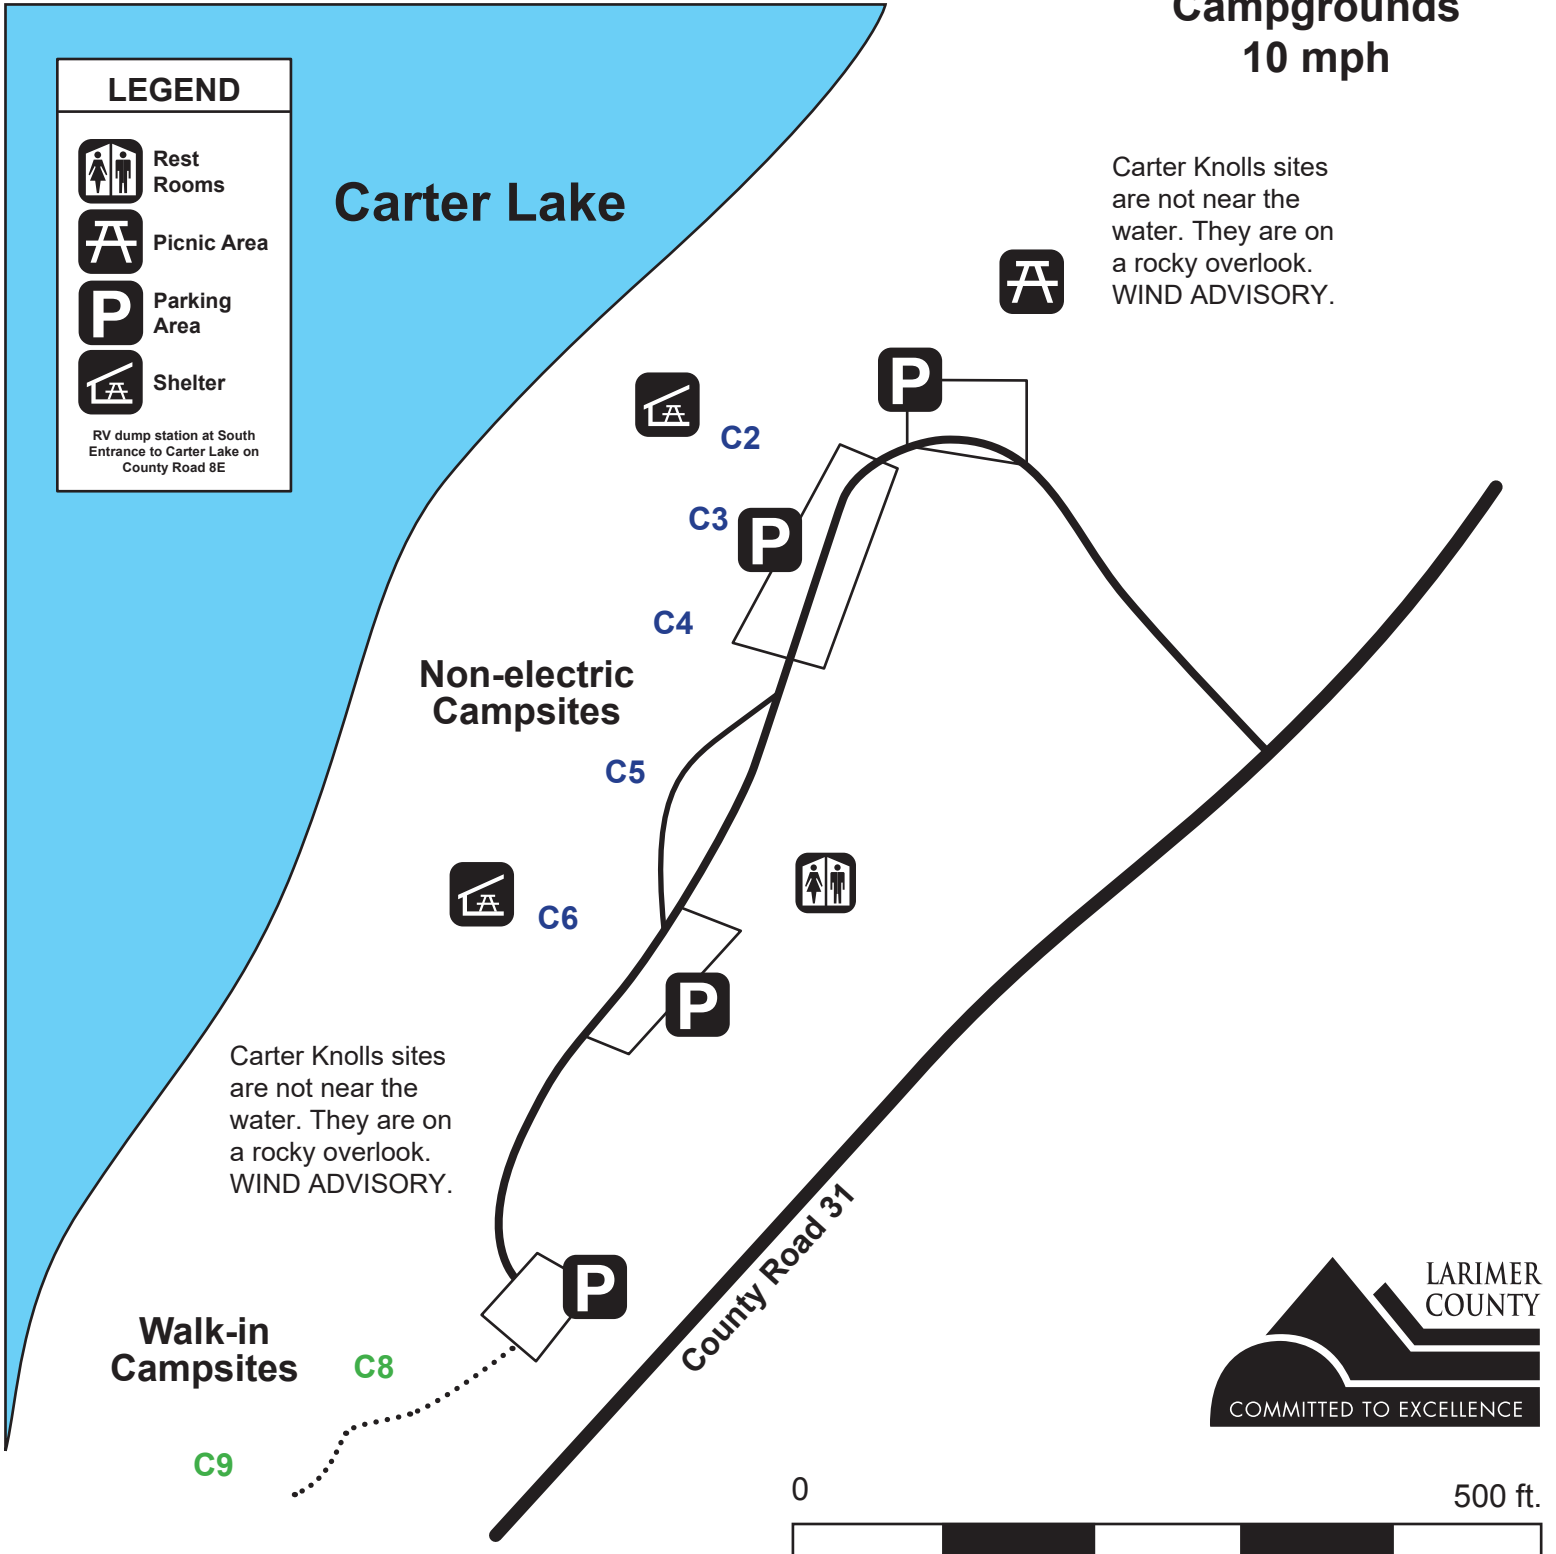

Carter Knolls Campground at Carter Lake

Larimer County Natural Resources

1800 S. County Road 31

Loveland, CO 80537

(970) 619-4570

www.larimer.org/naturalresources

www.larimercamping.com

**Speed Limit in
Campgrounds
10 mph**

Carter Knolls sites are not near the water. They are on a rocky overlook. WIND ADVISORY.

Carter Knolls sites are not near the water. They are on a rocky overlook. WIND ADVISORY.

**Walk-in
Campsites**

**Non-electric
Campsites**