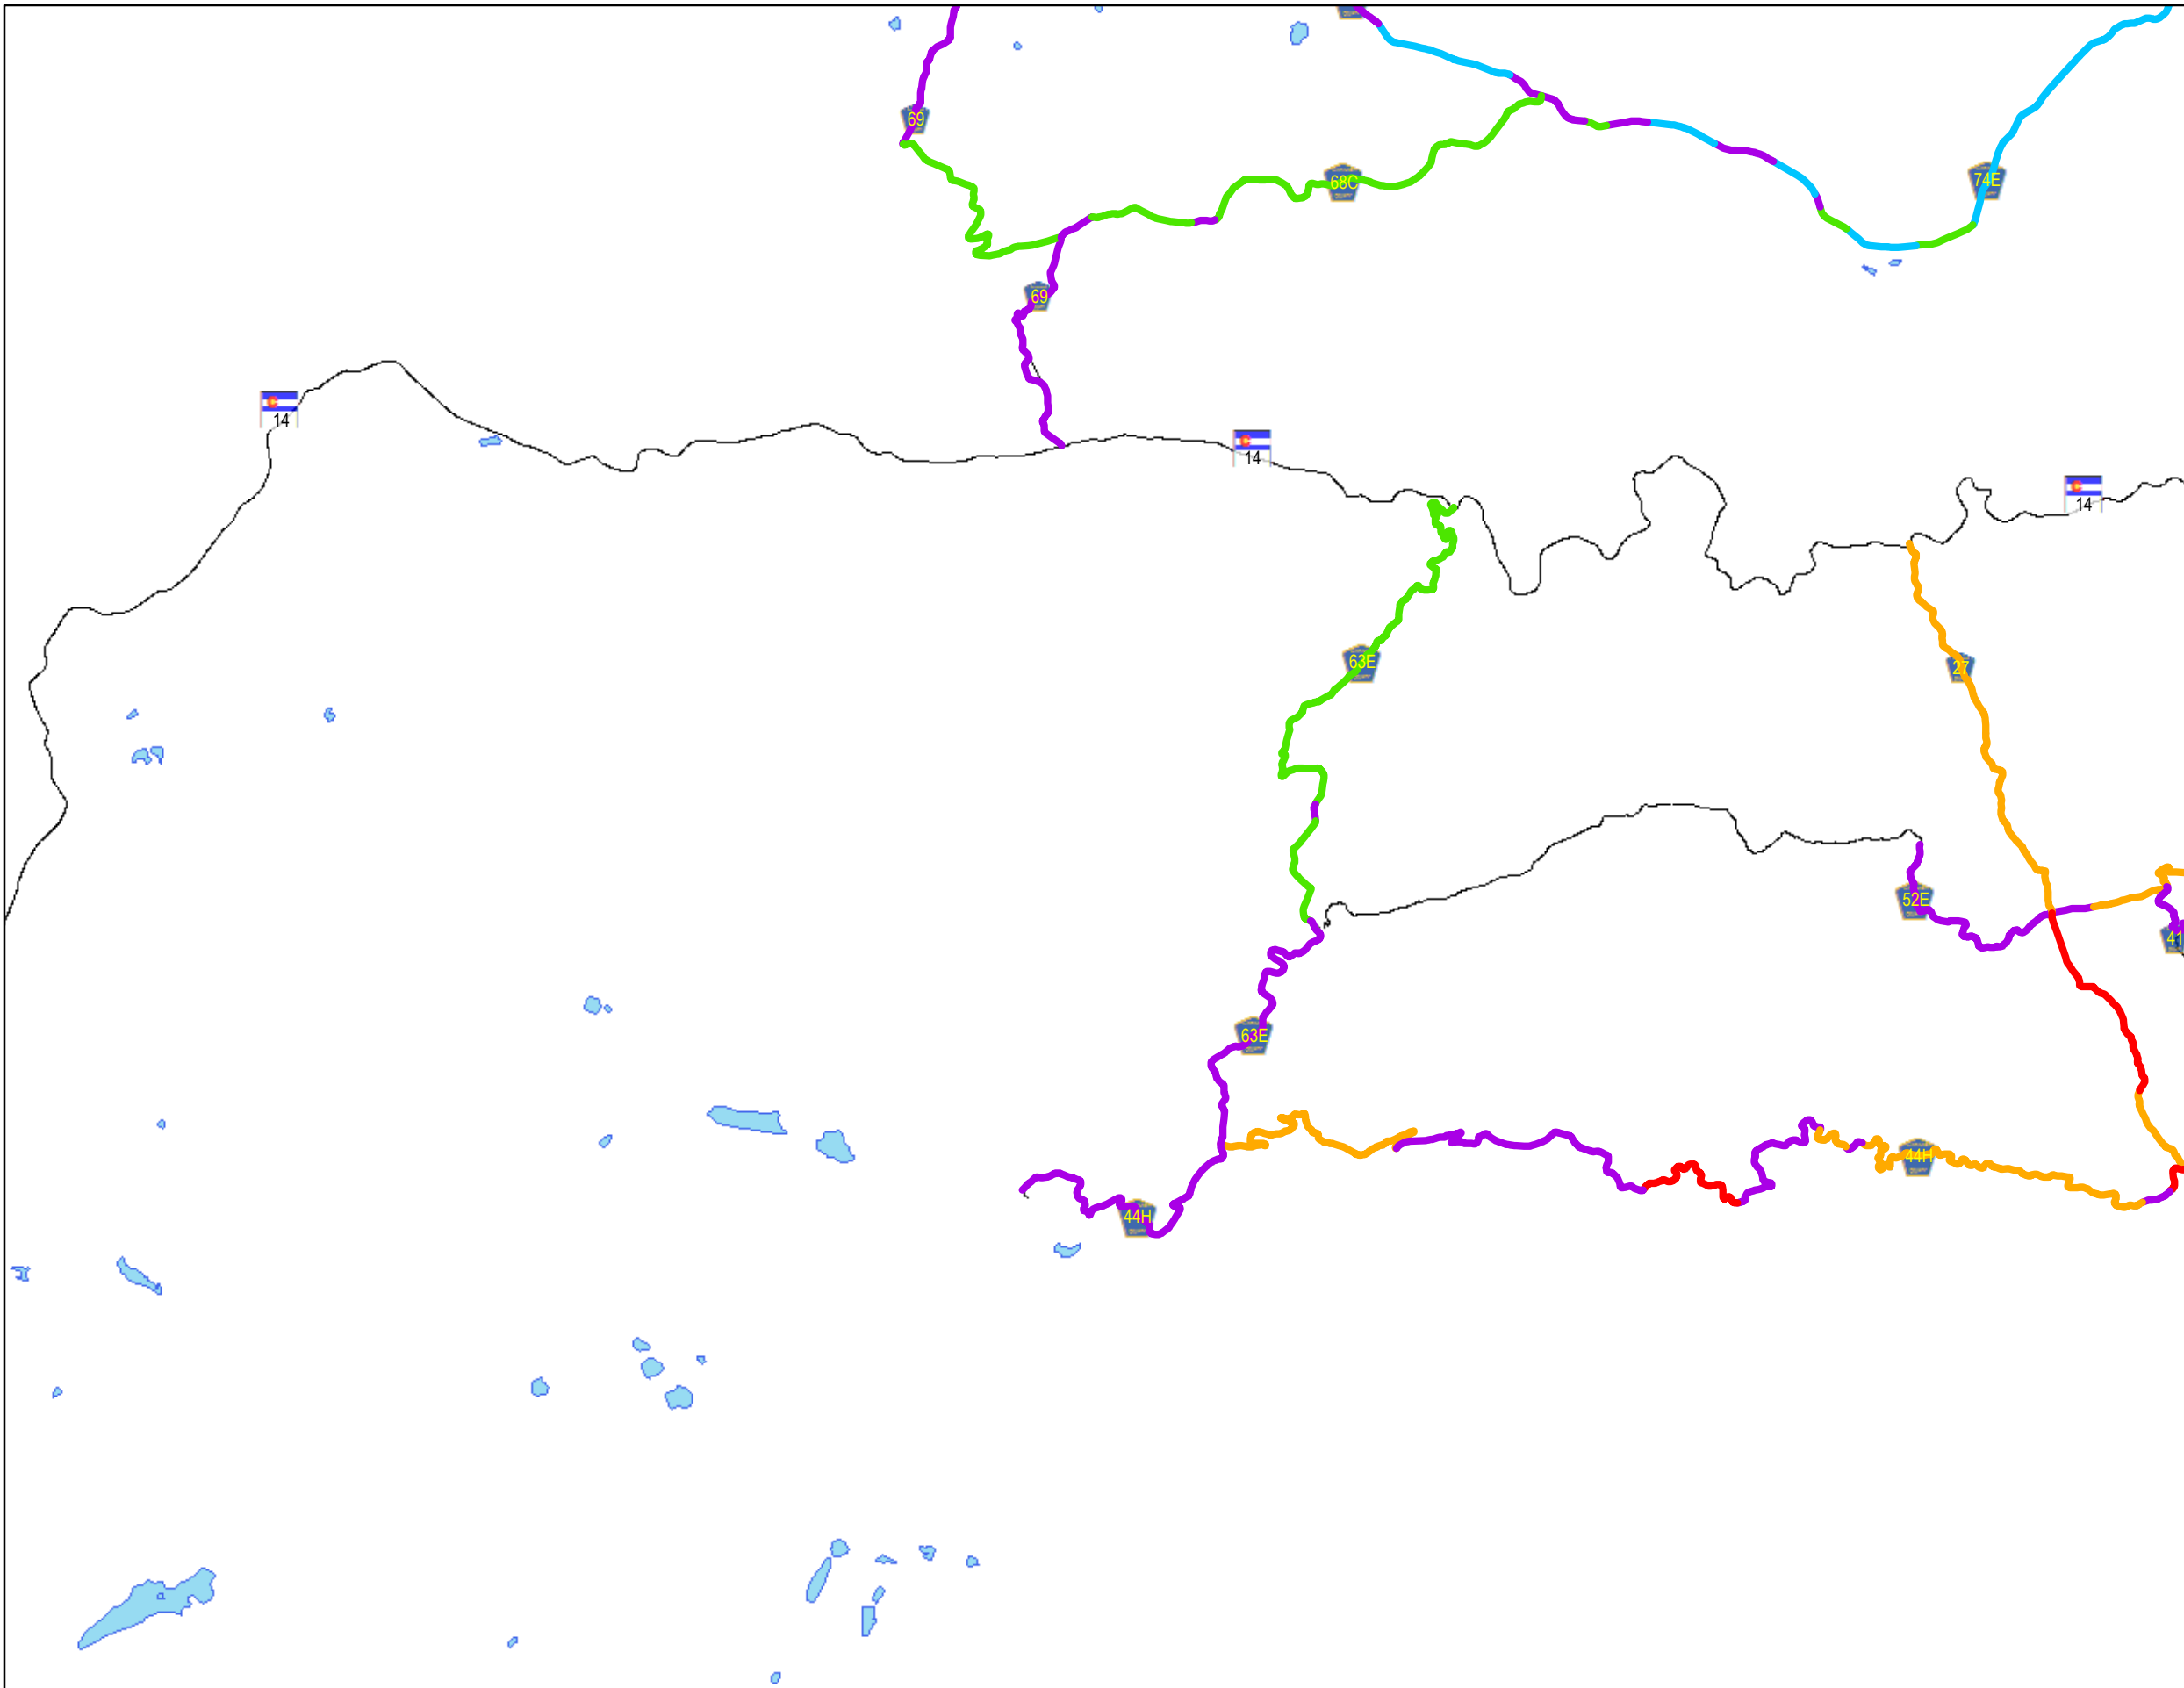

B2

Safety Grade

Legend

	A		Major Roads
	B		Lakes
	C		City Limits
	D		
	F