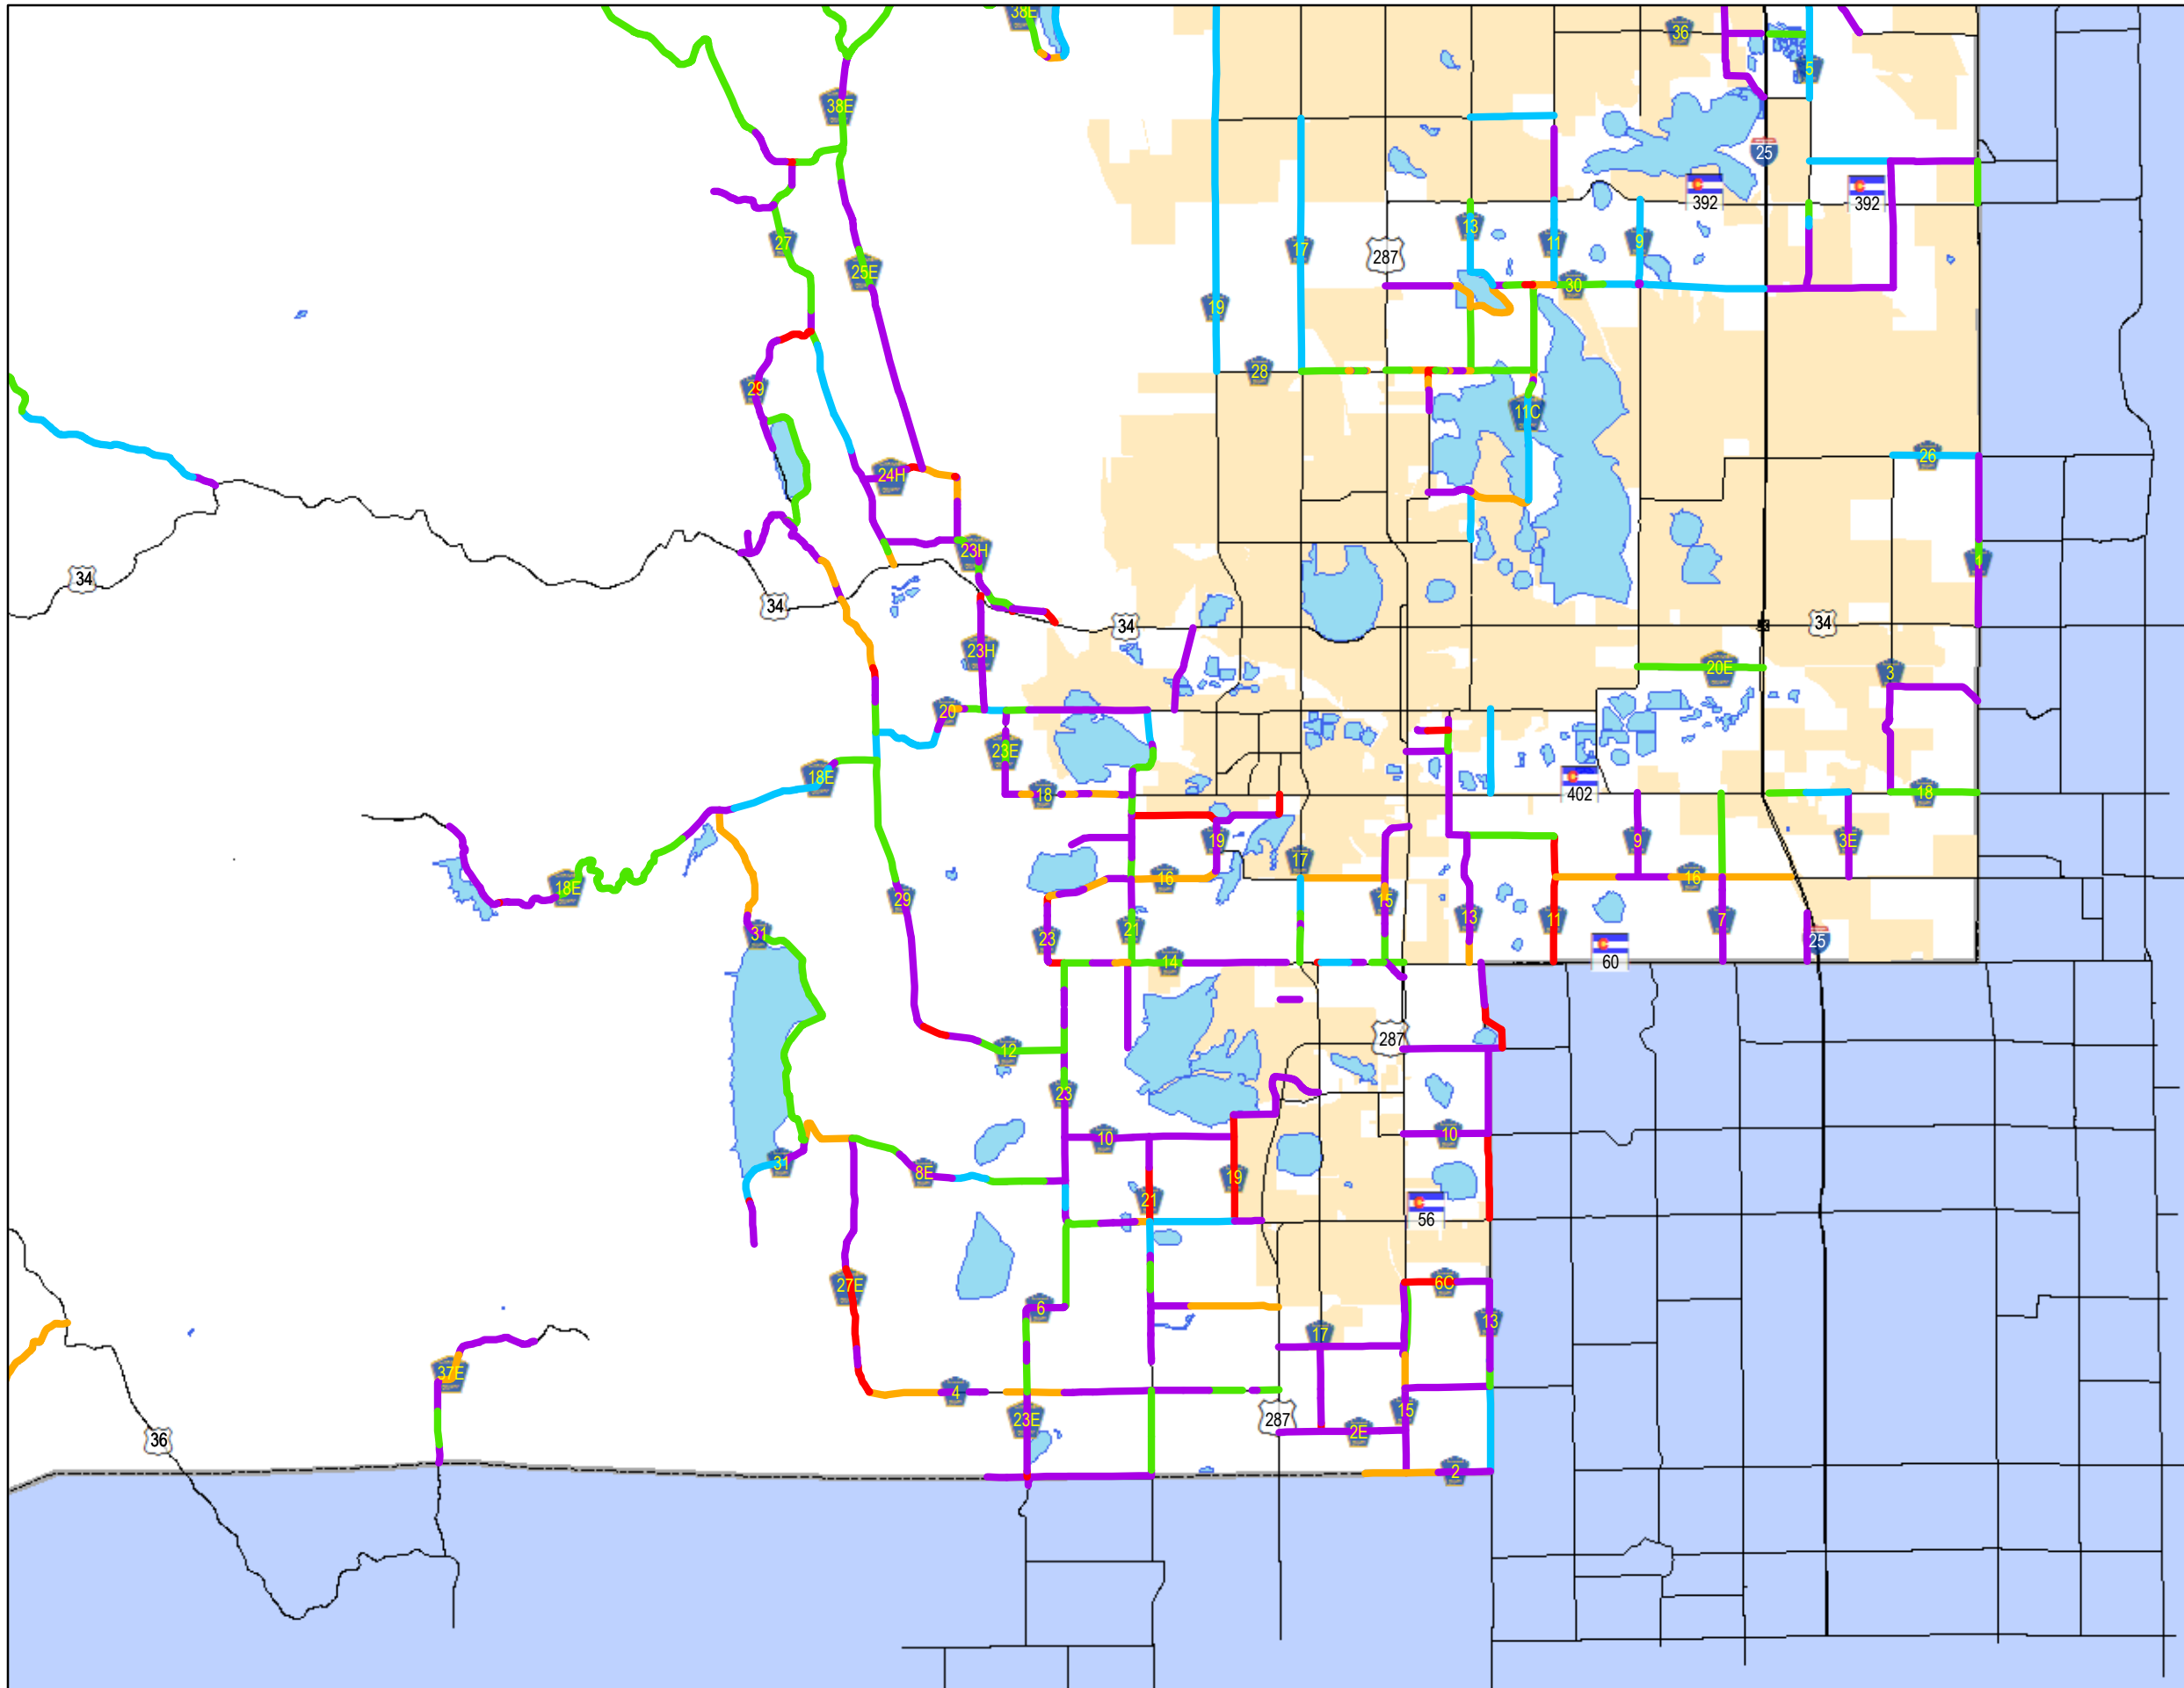

C3

Safety Grade

Legend

	A		Major Roads
	B		Lakes
	C		City Limits
	D		
	F