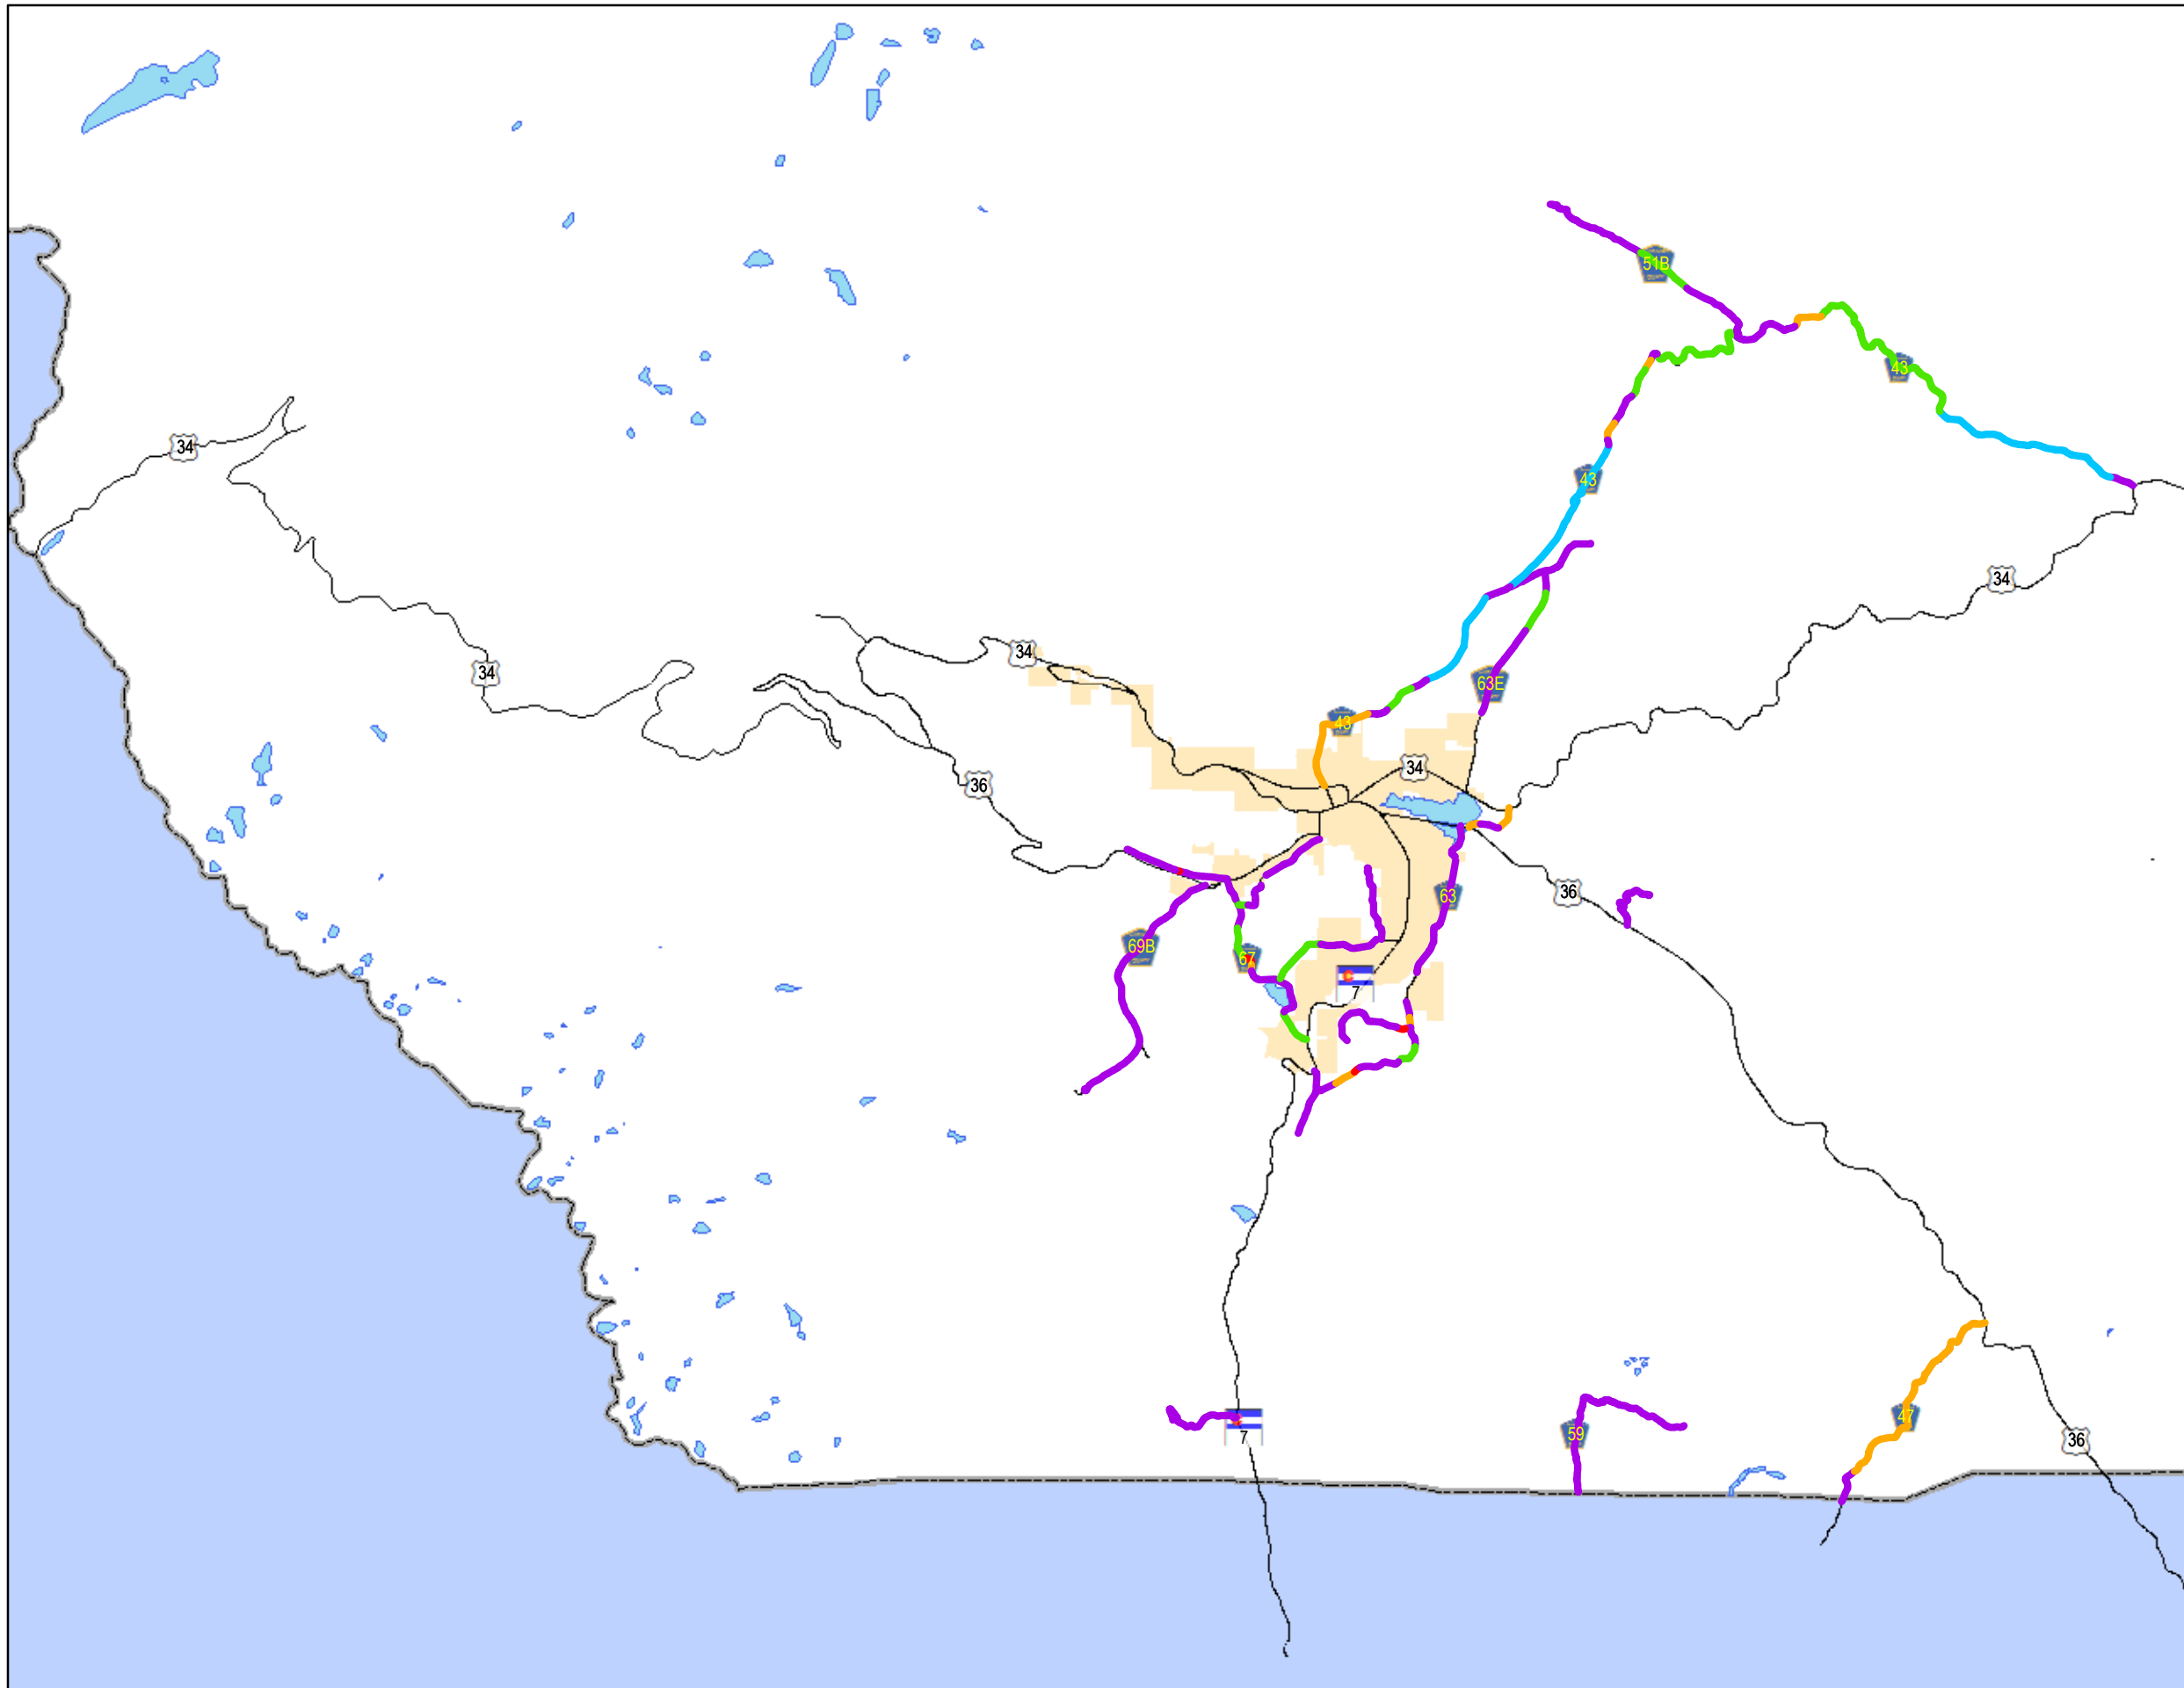

C2

Safety Grade

Legend

	A		Major Roads
	B		Lakes
	C		City Limits
	D		
	F