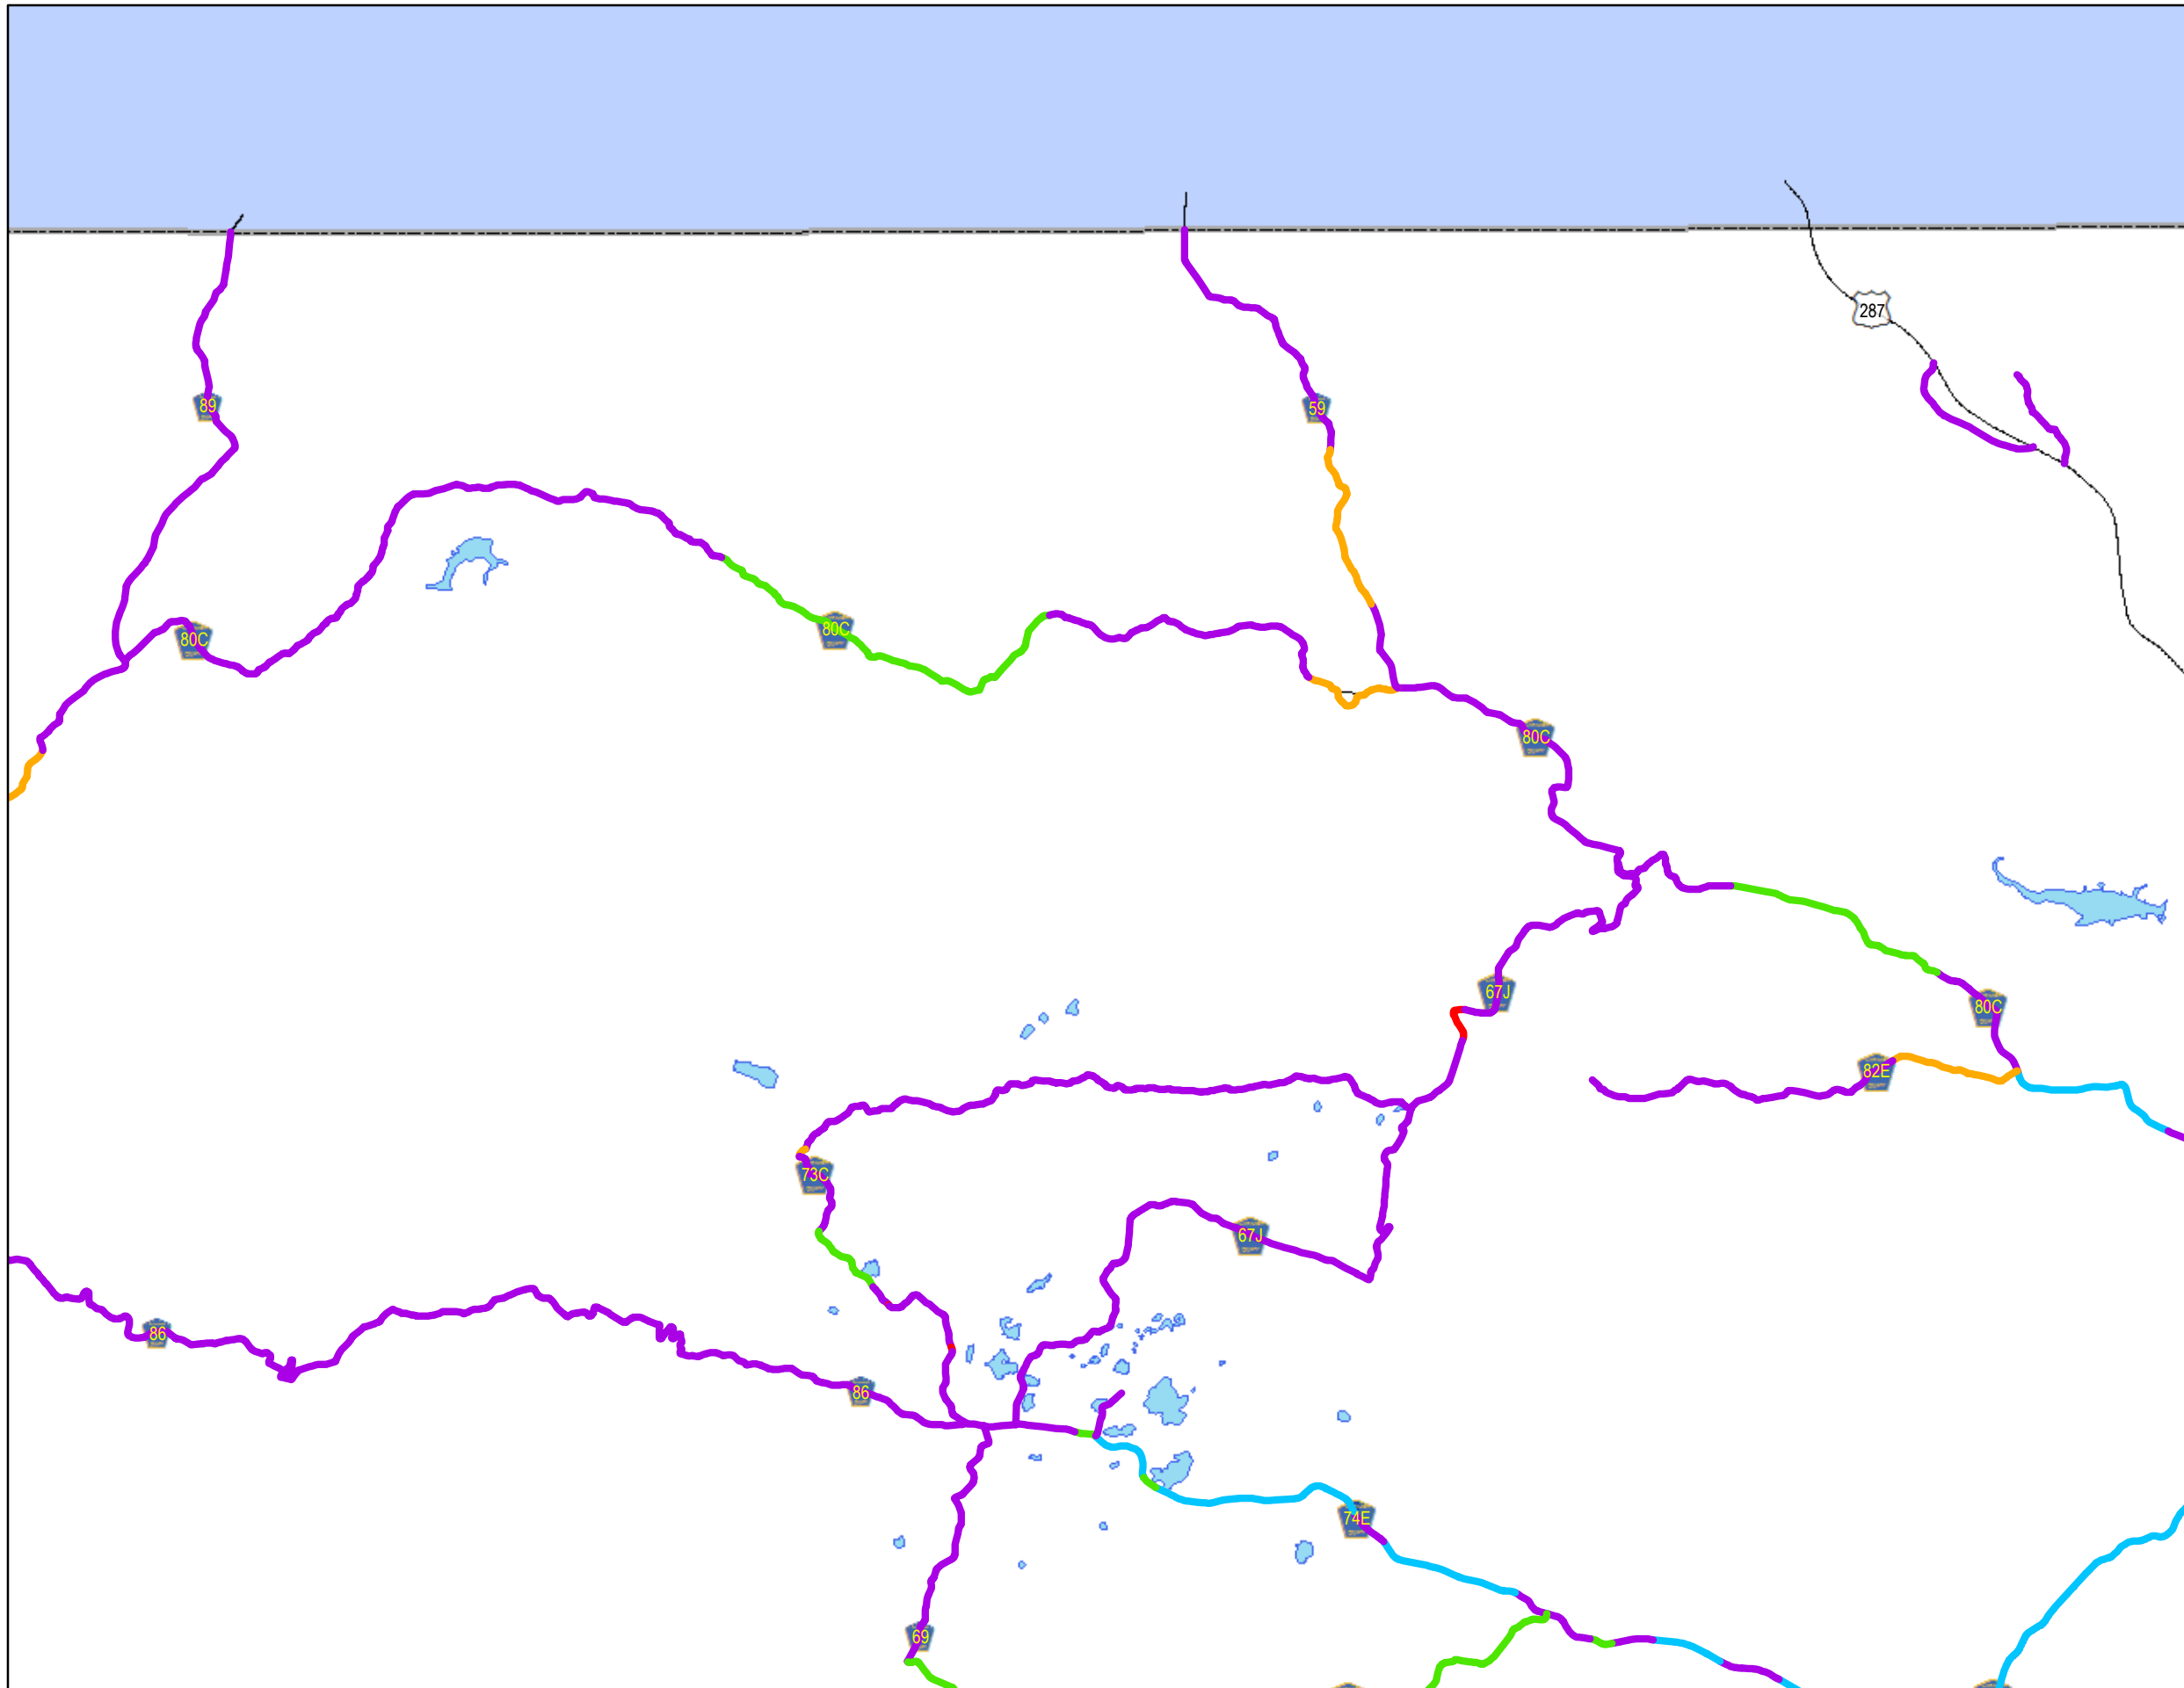

A1

Safety Grade

Legend

Safety Grade A	Major Roads
Safety Grade B	Lakes
Safety Grade C	City Limits
Safety Grade D	
Safety Grade F	

All data and information supplied is for informational purposes only. User expressly acknowledges and agrees that the use of such information is at the sole risk of User. The information provided by Larimer County is without warranty, express or implied, with respect to the accuracy of the data and information contained herein. Under no circumstances shall Larimer County be liable for actual, incidental, special or consequential damages that result from the use of the information by the User, its agents or assigns. Created: Mar 5, 2018

A2

Safety Grade

Legend

	A		Major Roads
	B		Lakes
	C		City Limits
	D		
	F		

All data and information supplied is for informational purposes only. User expressly acknowledges and agrees that the use of such information is at the sole risk of User. The information provided by Larimer County is without warranty, express or implied, with respect to the accuracy of the data and information contained herein. Under no circumstances shall Larimer County be liable for actual, incidental, special or consequential damages that result from the use of the information by the User, its agents or assigns. Created: Mar 5, 2018