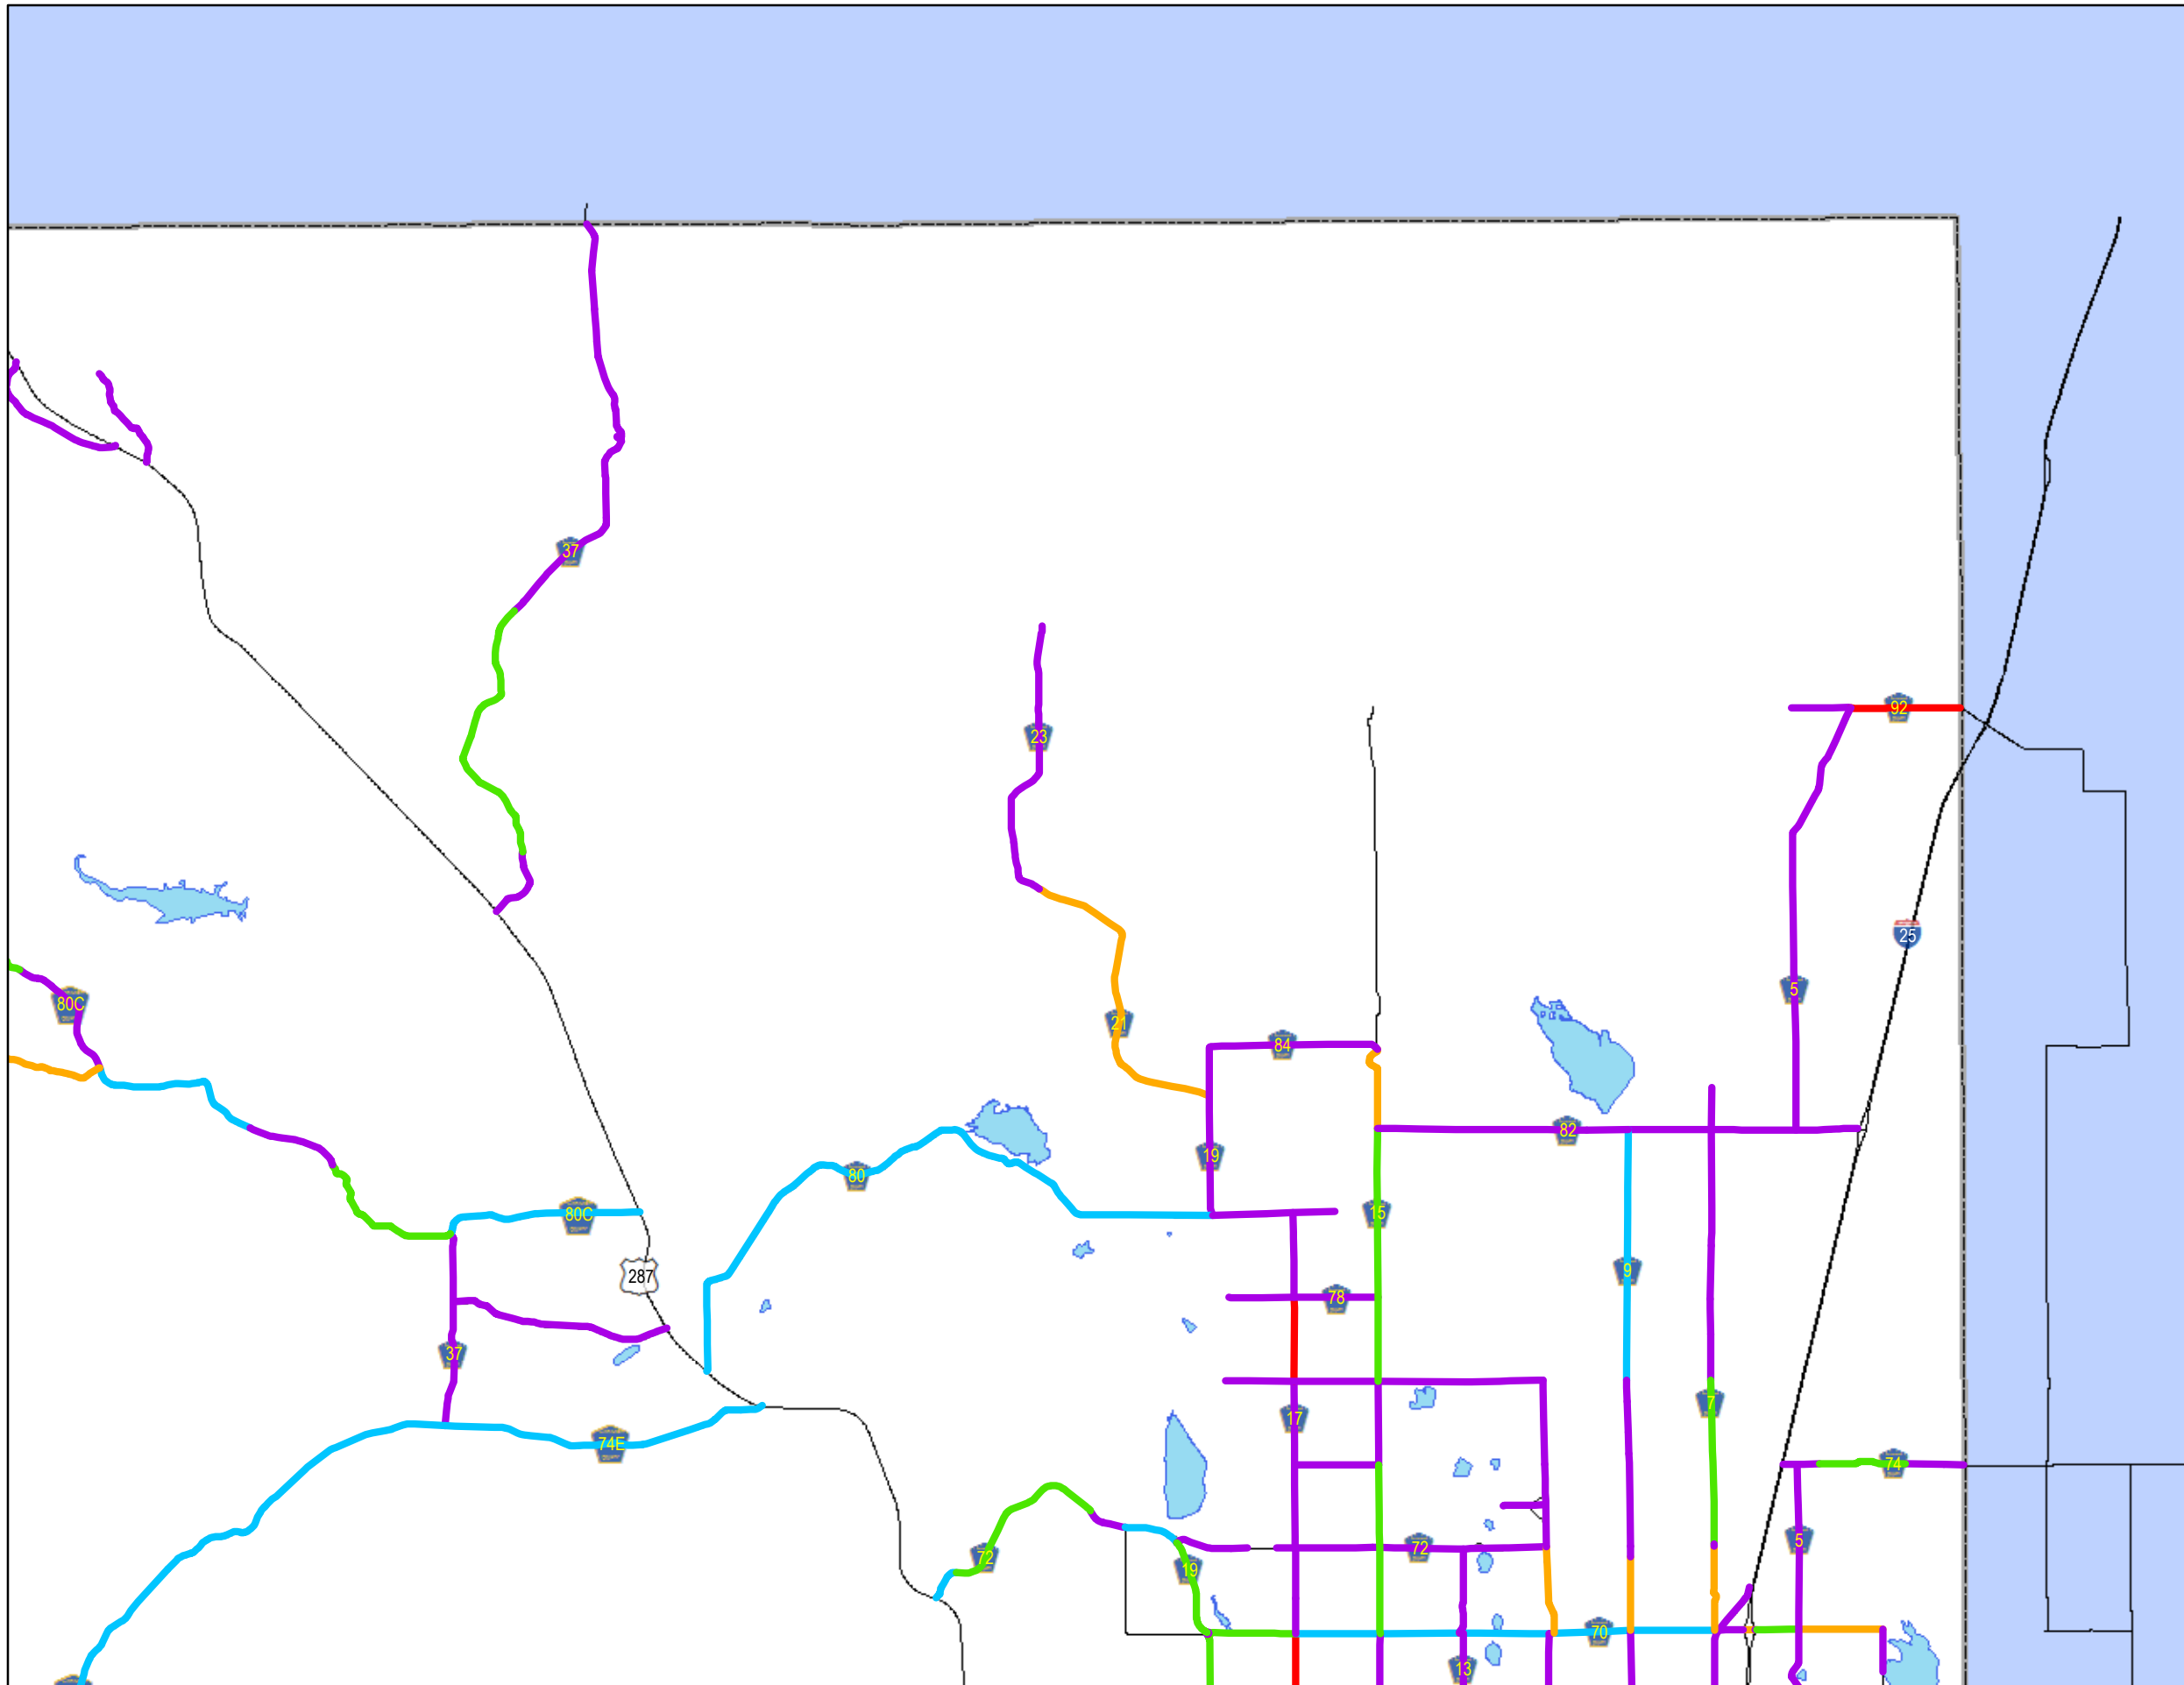

Safety Grade

Legend

	A		Major Roads
	B		Lakes
	C		City Limits
	D		
	F