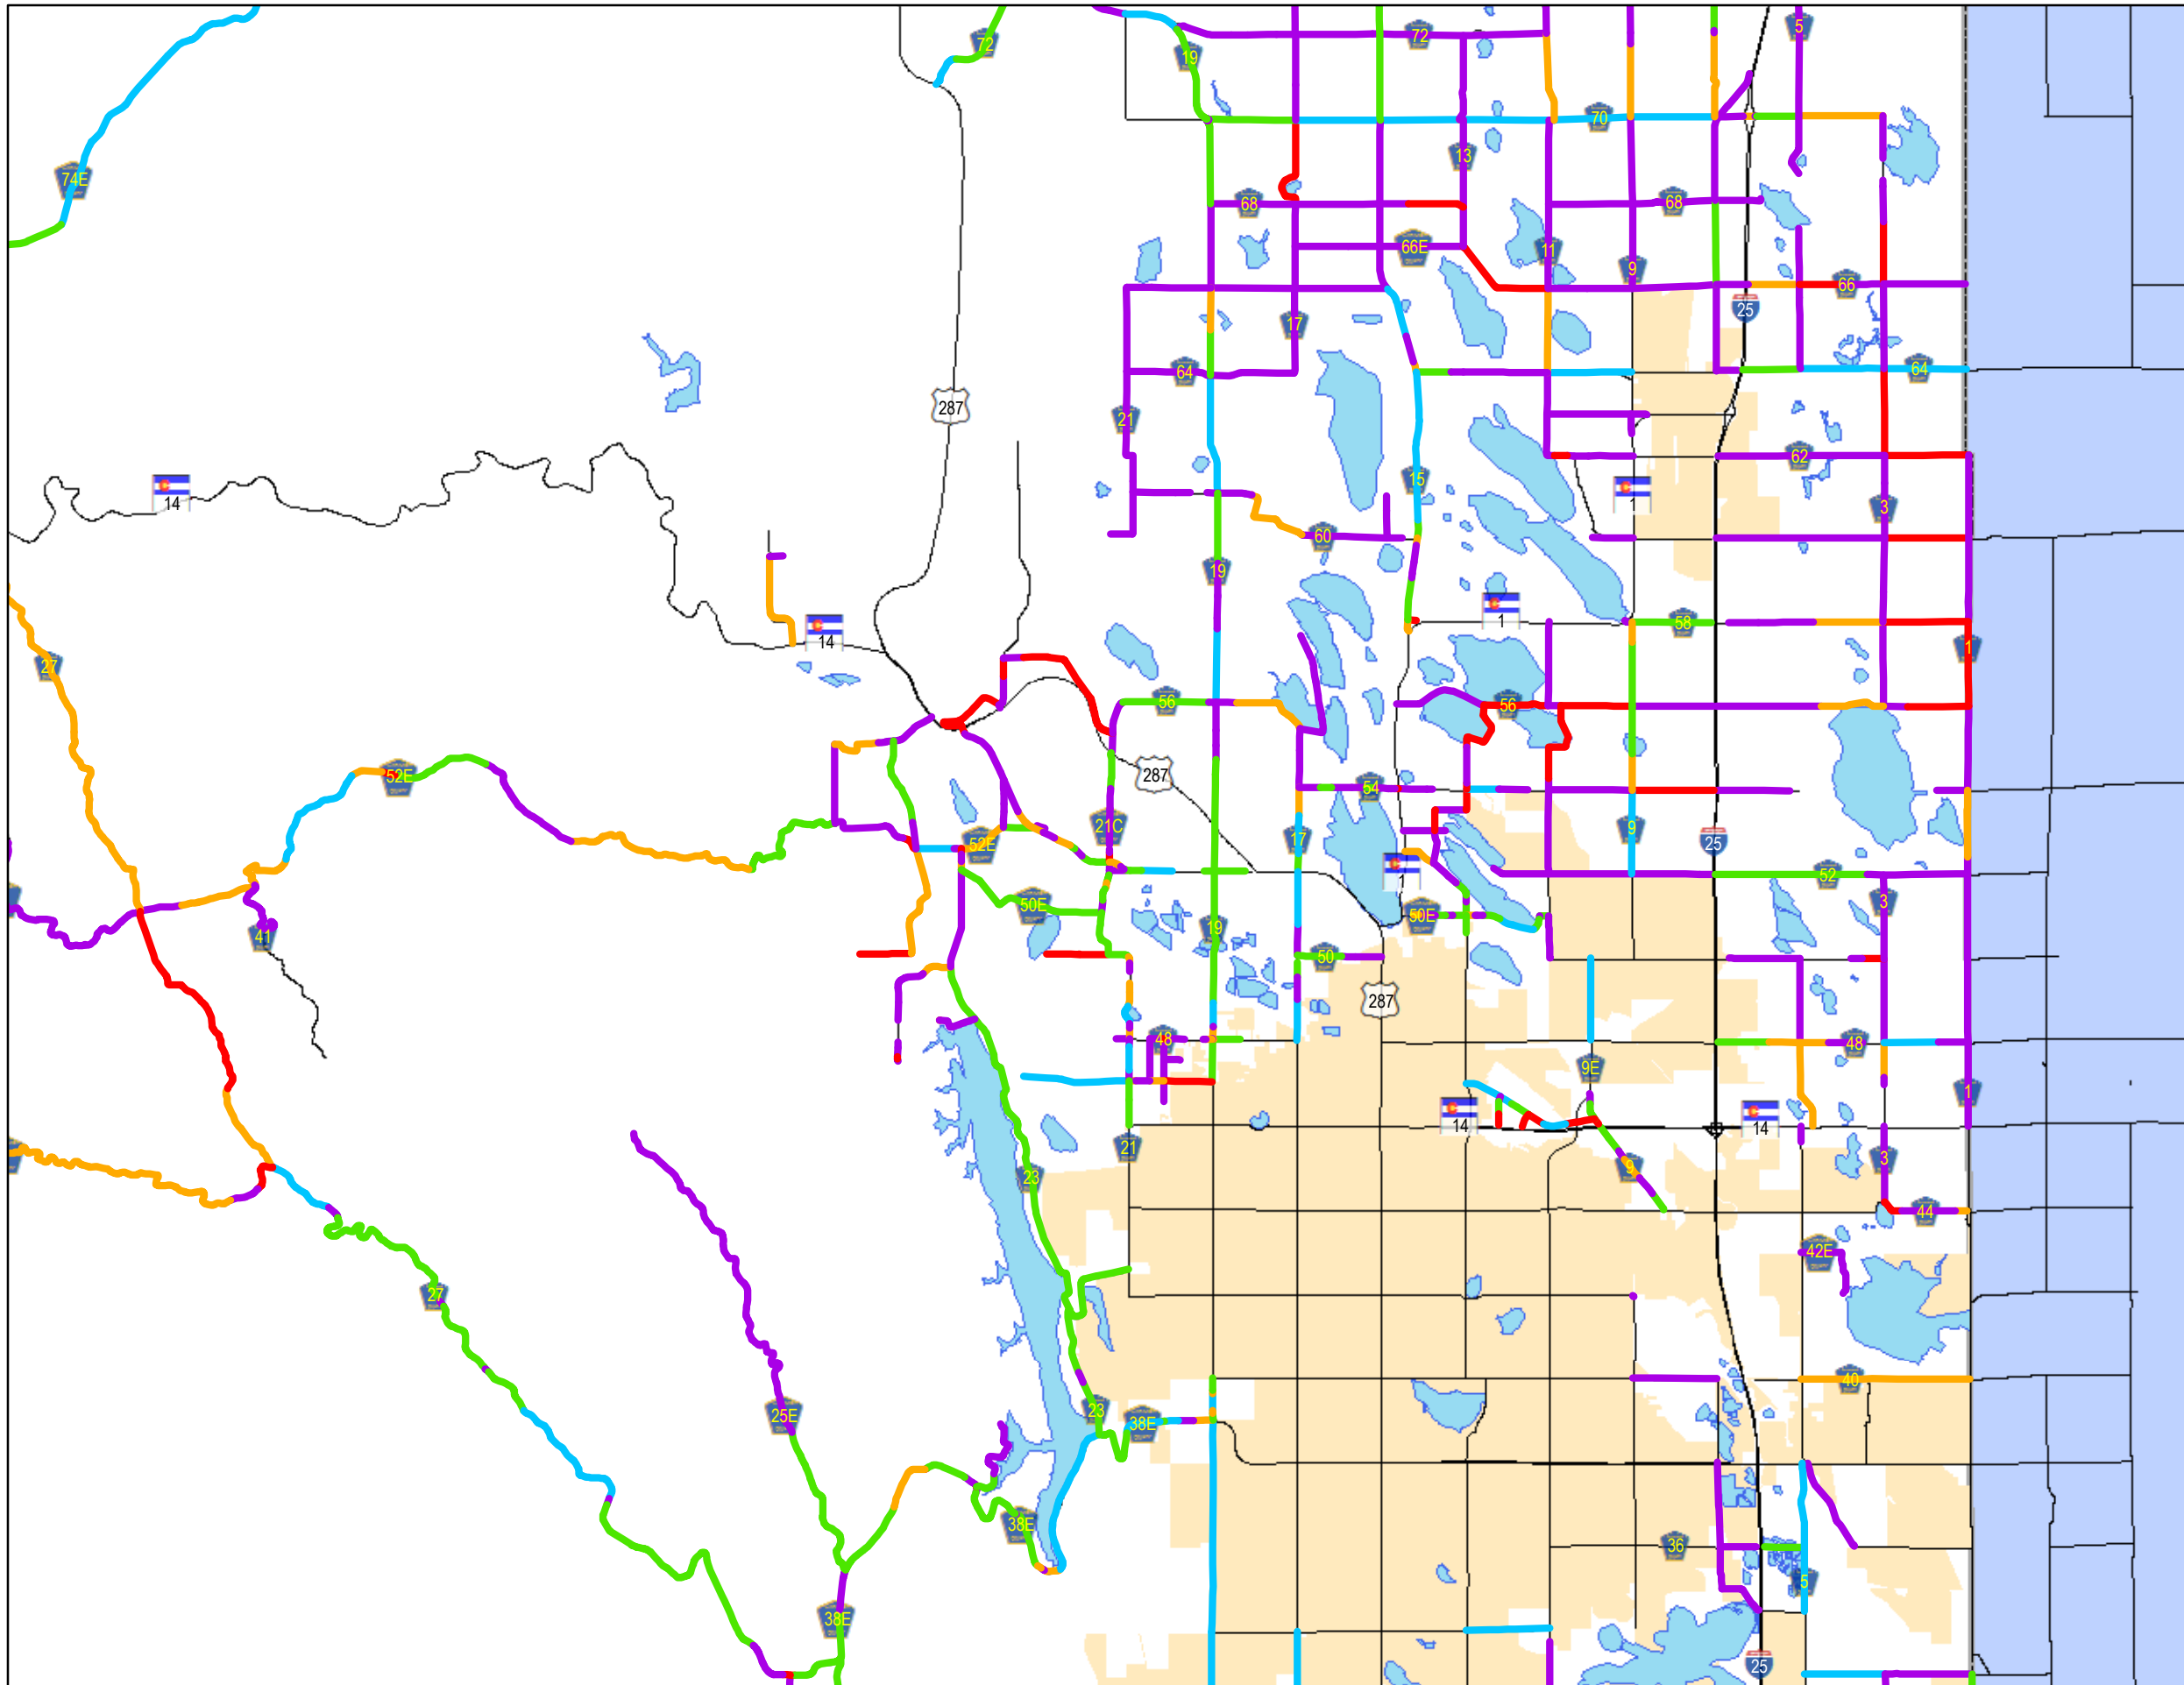

B3

Safety Grade

Legend

	A		Major Roads
	B		Lakes
	C		City Limits
	D		
	F