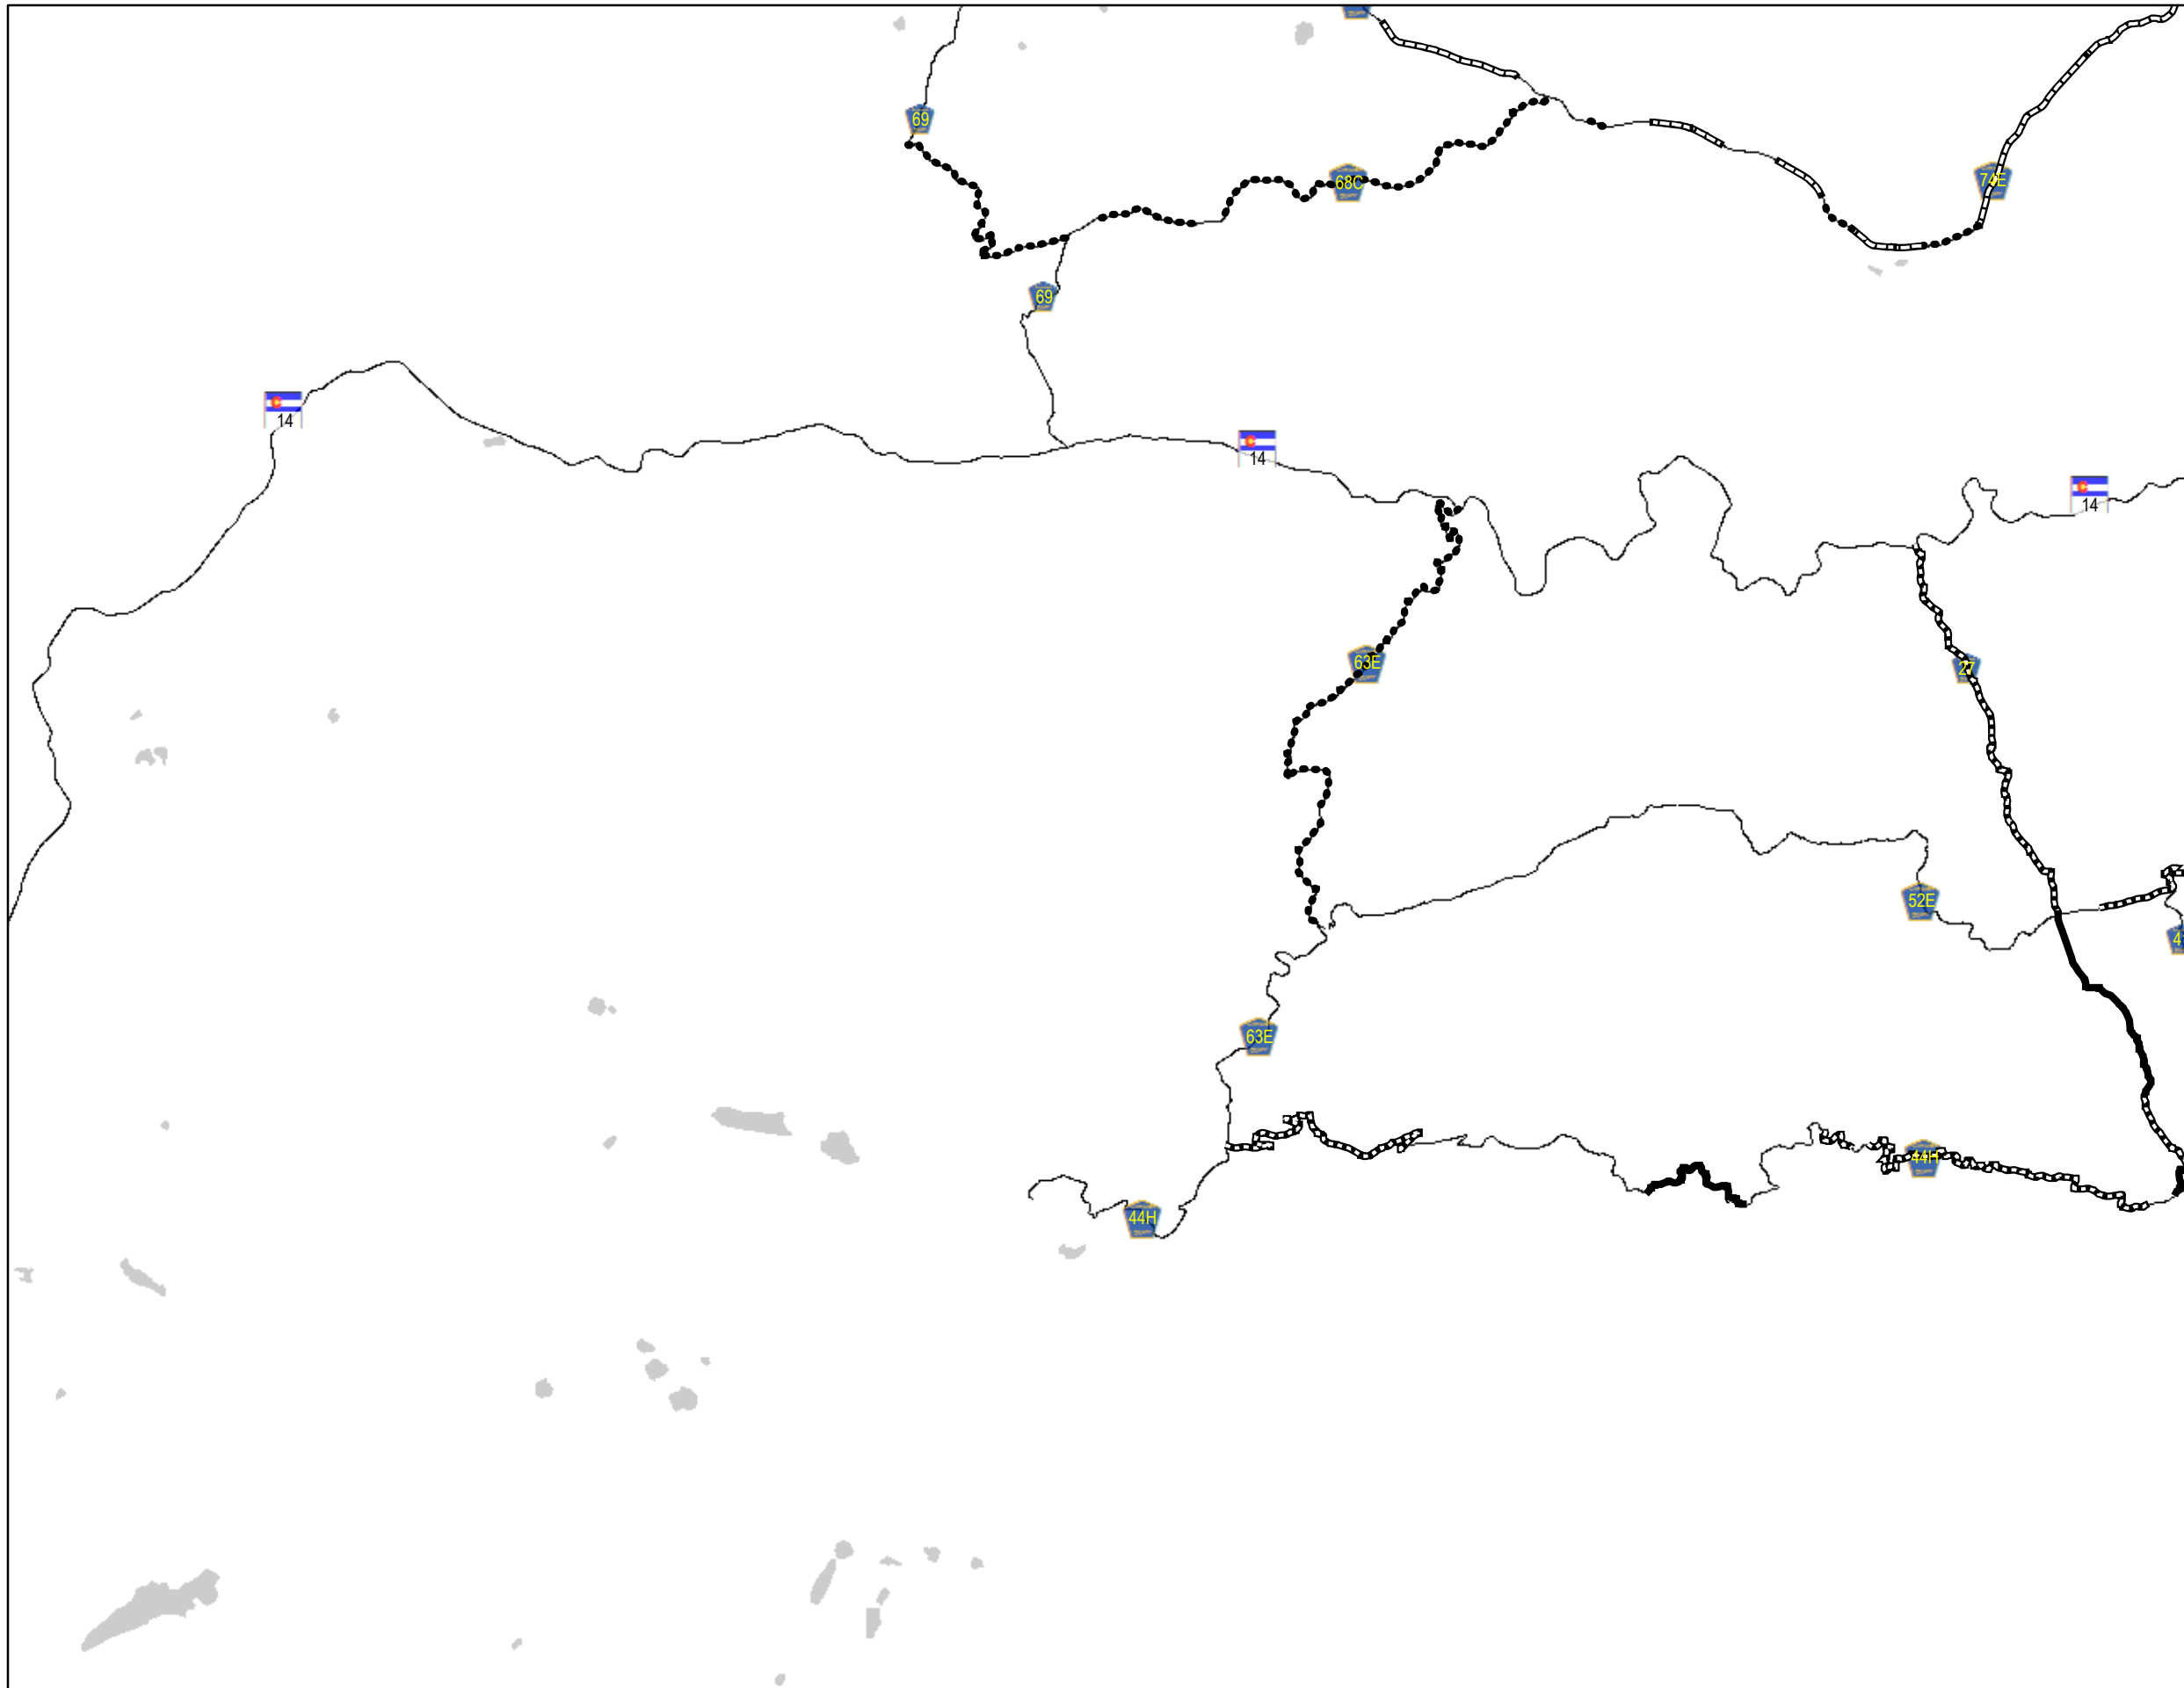

A2

Safety Grade

Legend

	A		Major Roads
	B		Lakes
	C		City Limits
	D		
	F		

0 0.5 1 2 3 4 Miles

All data and information supplied is for informational purposes only. User expressly acknowledges and agrees that the use of such information is at the sole risk of User. The information provided by Larimer County is without warranty, express or implied, with respect to the accuracy of the data and information contained herein. Under no circumstances shall Larimer County be liable for actual, incidental, special or consequential damages that result from the use of the information by the User, its agents or assigns. Created: Mar 5, 2018

LARIMER
COUNTY

B1

Safety Grade

Legend

A	Major Roads
B	Lakes
C	City Limits
D	
F	

All data and information supplied is for informational purposes only. User expressly acknowledges and agrees that the use of such information is at the sole risk of User. The information provided by Larimer County is without warranty, express or implied, with respect to the accuracy of the data and information contained herein. Under no circumstances shall Larimer County be liable for actual, incidental, special or consequential damages that result from the use of the information by the User, its agents or assigns. Created: Mar 5, 2018

B2

Safety Grade

Legend

	Major Roads
	A
	B
	C
	D
	F
	Lakes
	City Limits

0 0.5 1 2 3 4 Miles

All data and information supplied is for informational purposes only. User expressly acknowledges and agrees that the use of such information is at the sole risk of User. The information provided by Larimer County is without warranty, express or implied, with respect to the accuracy of the data and information contained herein. Under no circumstances shall Larimer County be liable for actual, incidental, special or consequential damages that result from the use of the information by the User, its agents or assigns. Created: Mar 5, 2018