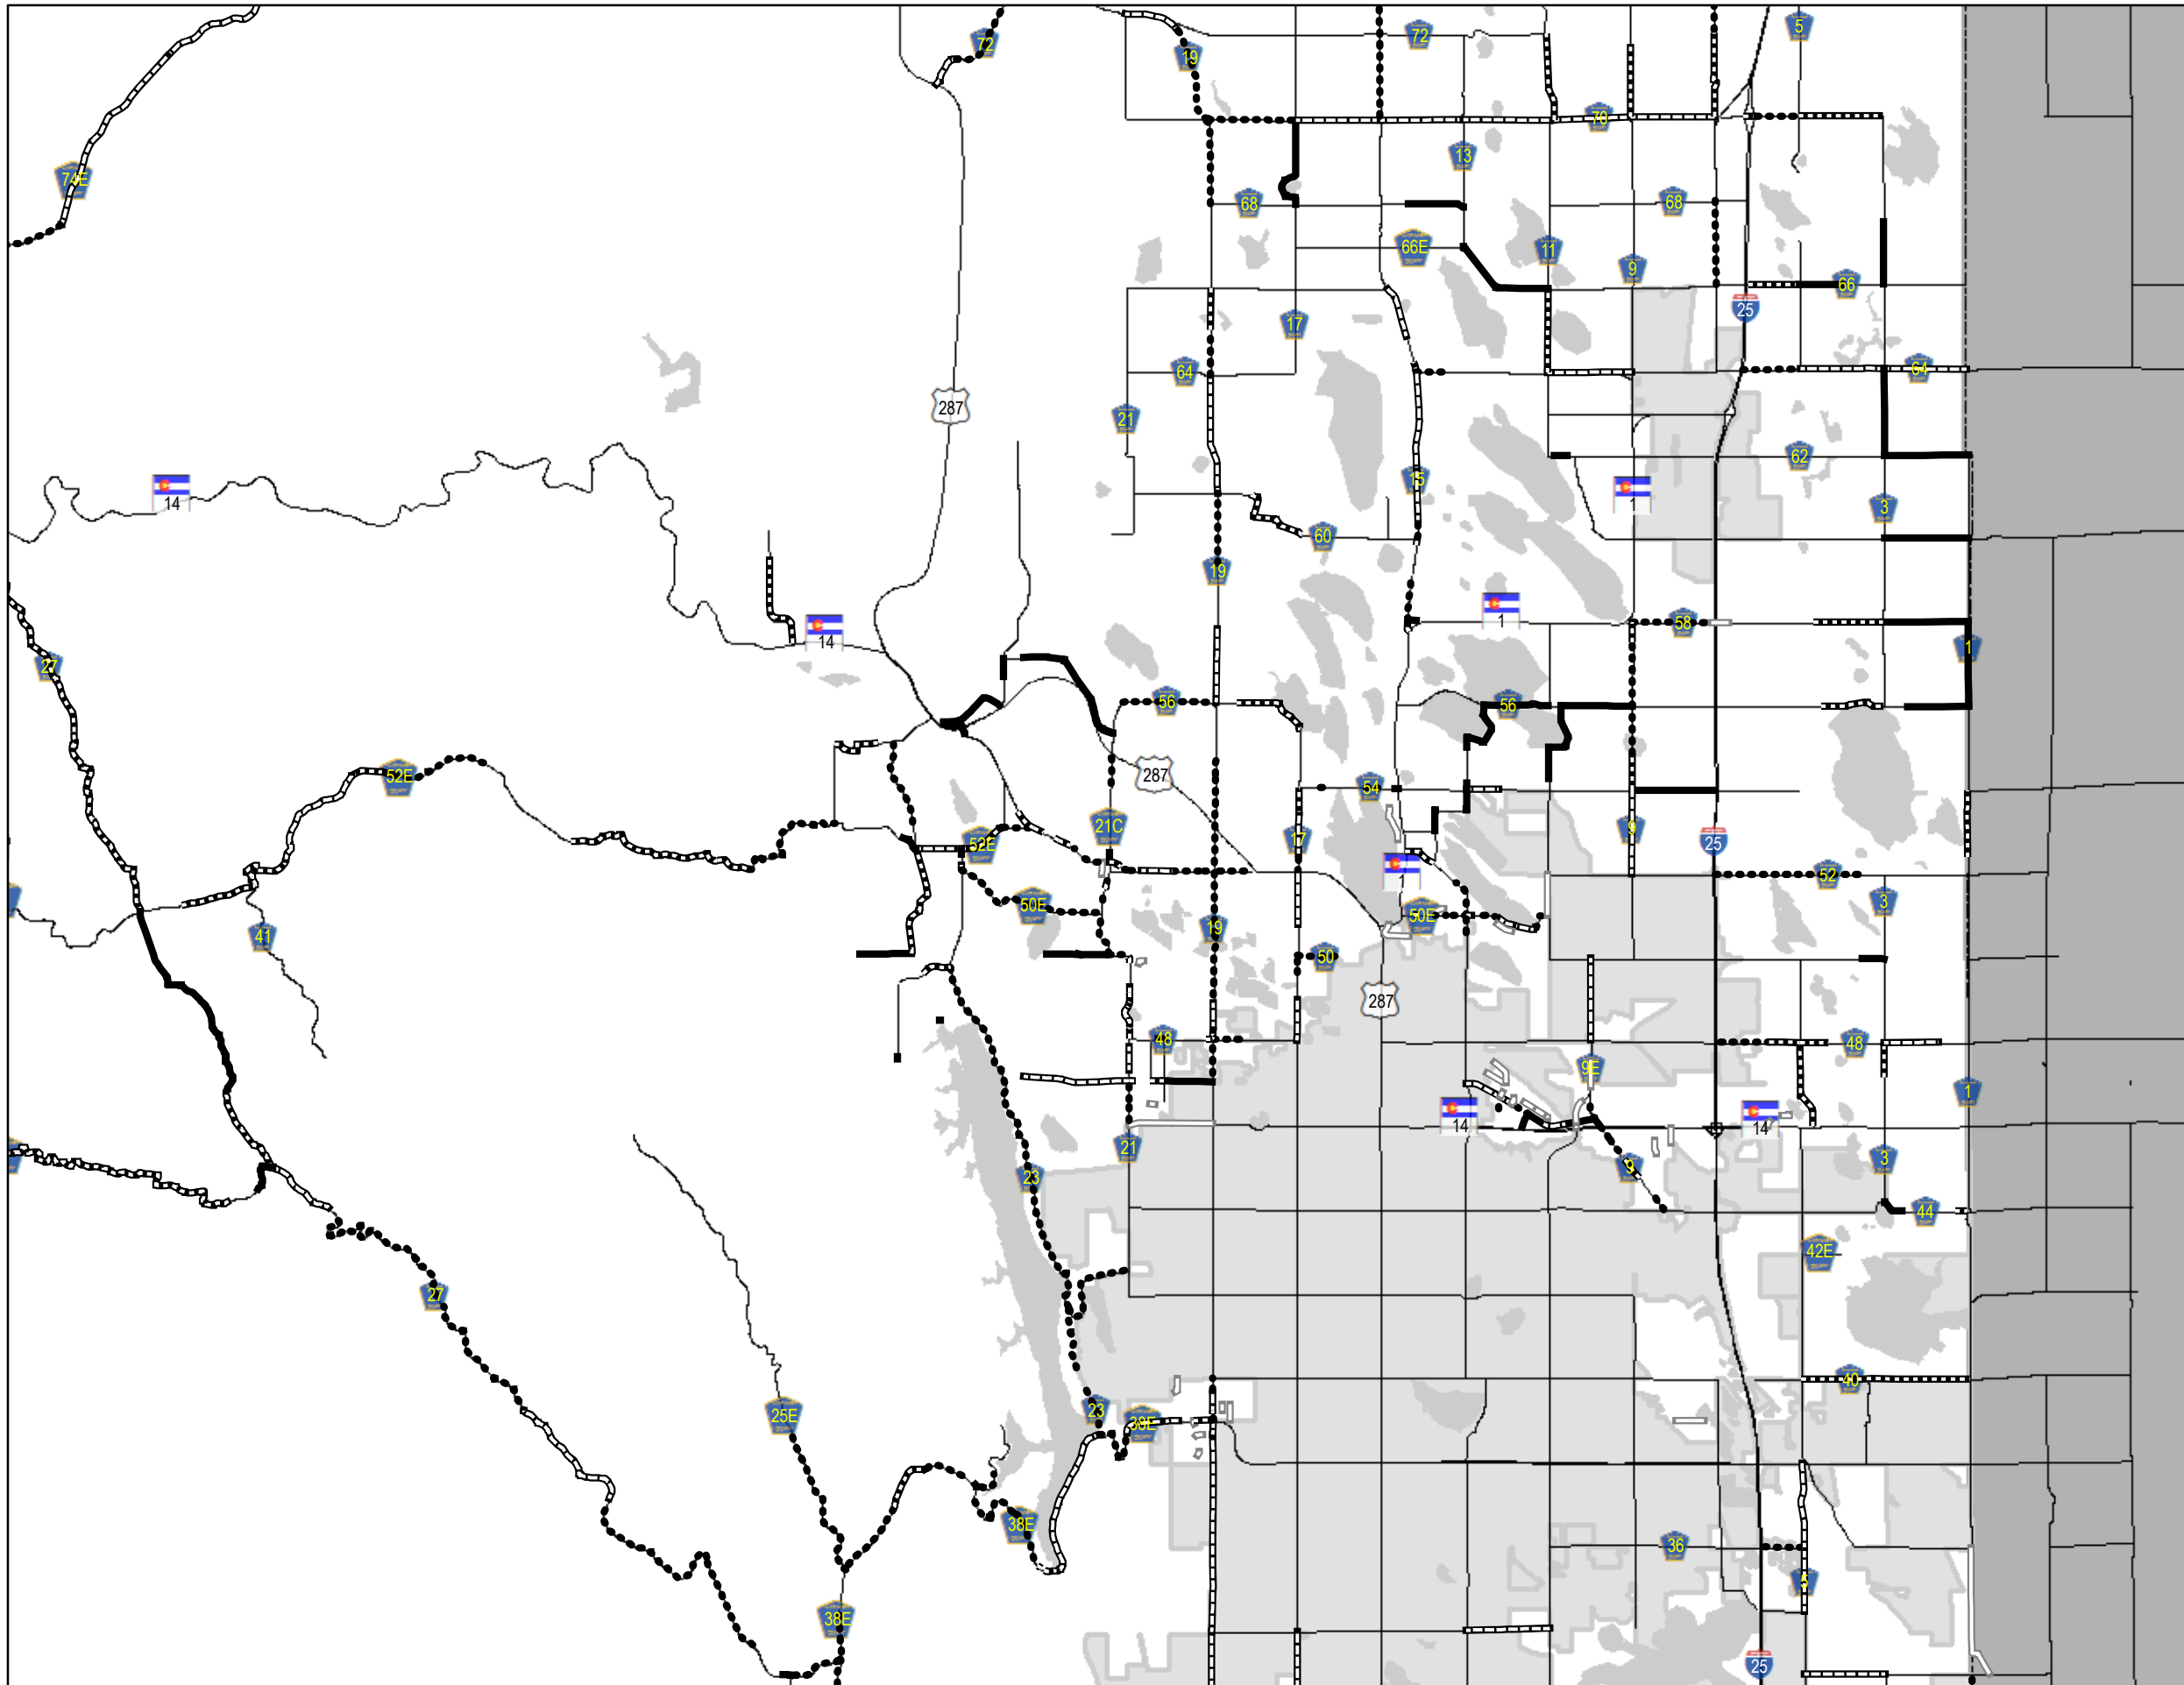

B3

Safety Grade

Legend

	Major Roads
	A
	B
	C
	D
	F
	Lakes
	City Limits

0 0.5 1 2 3 4 Miles