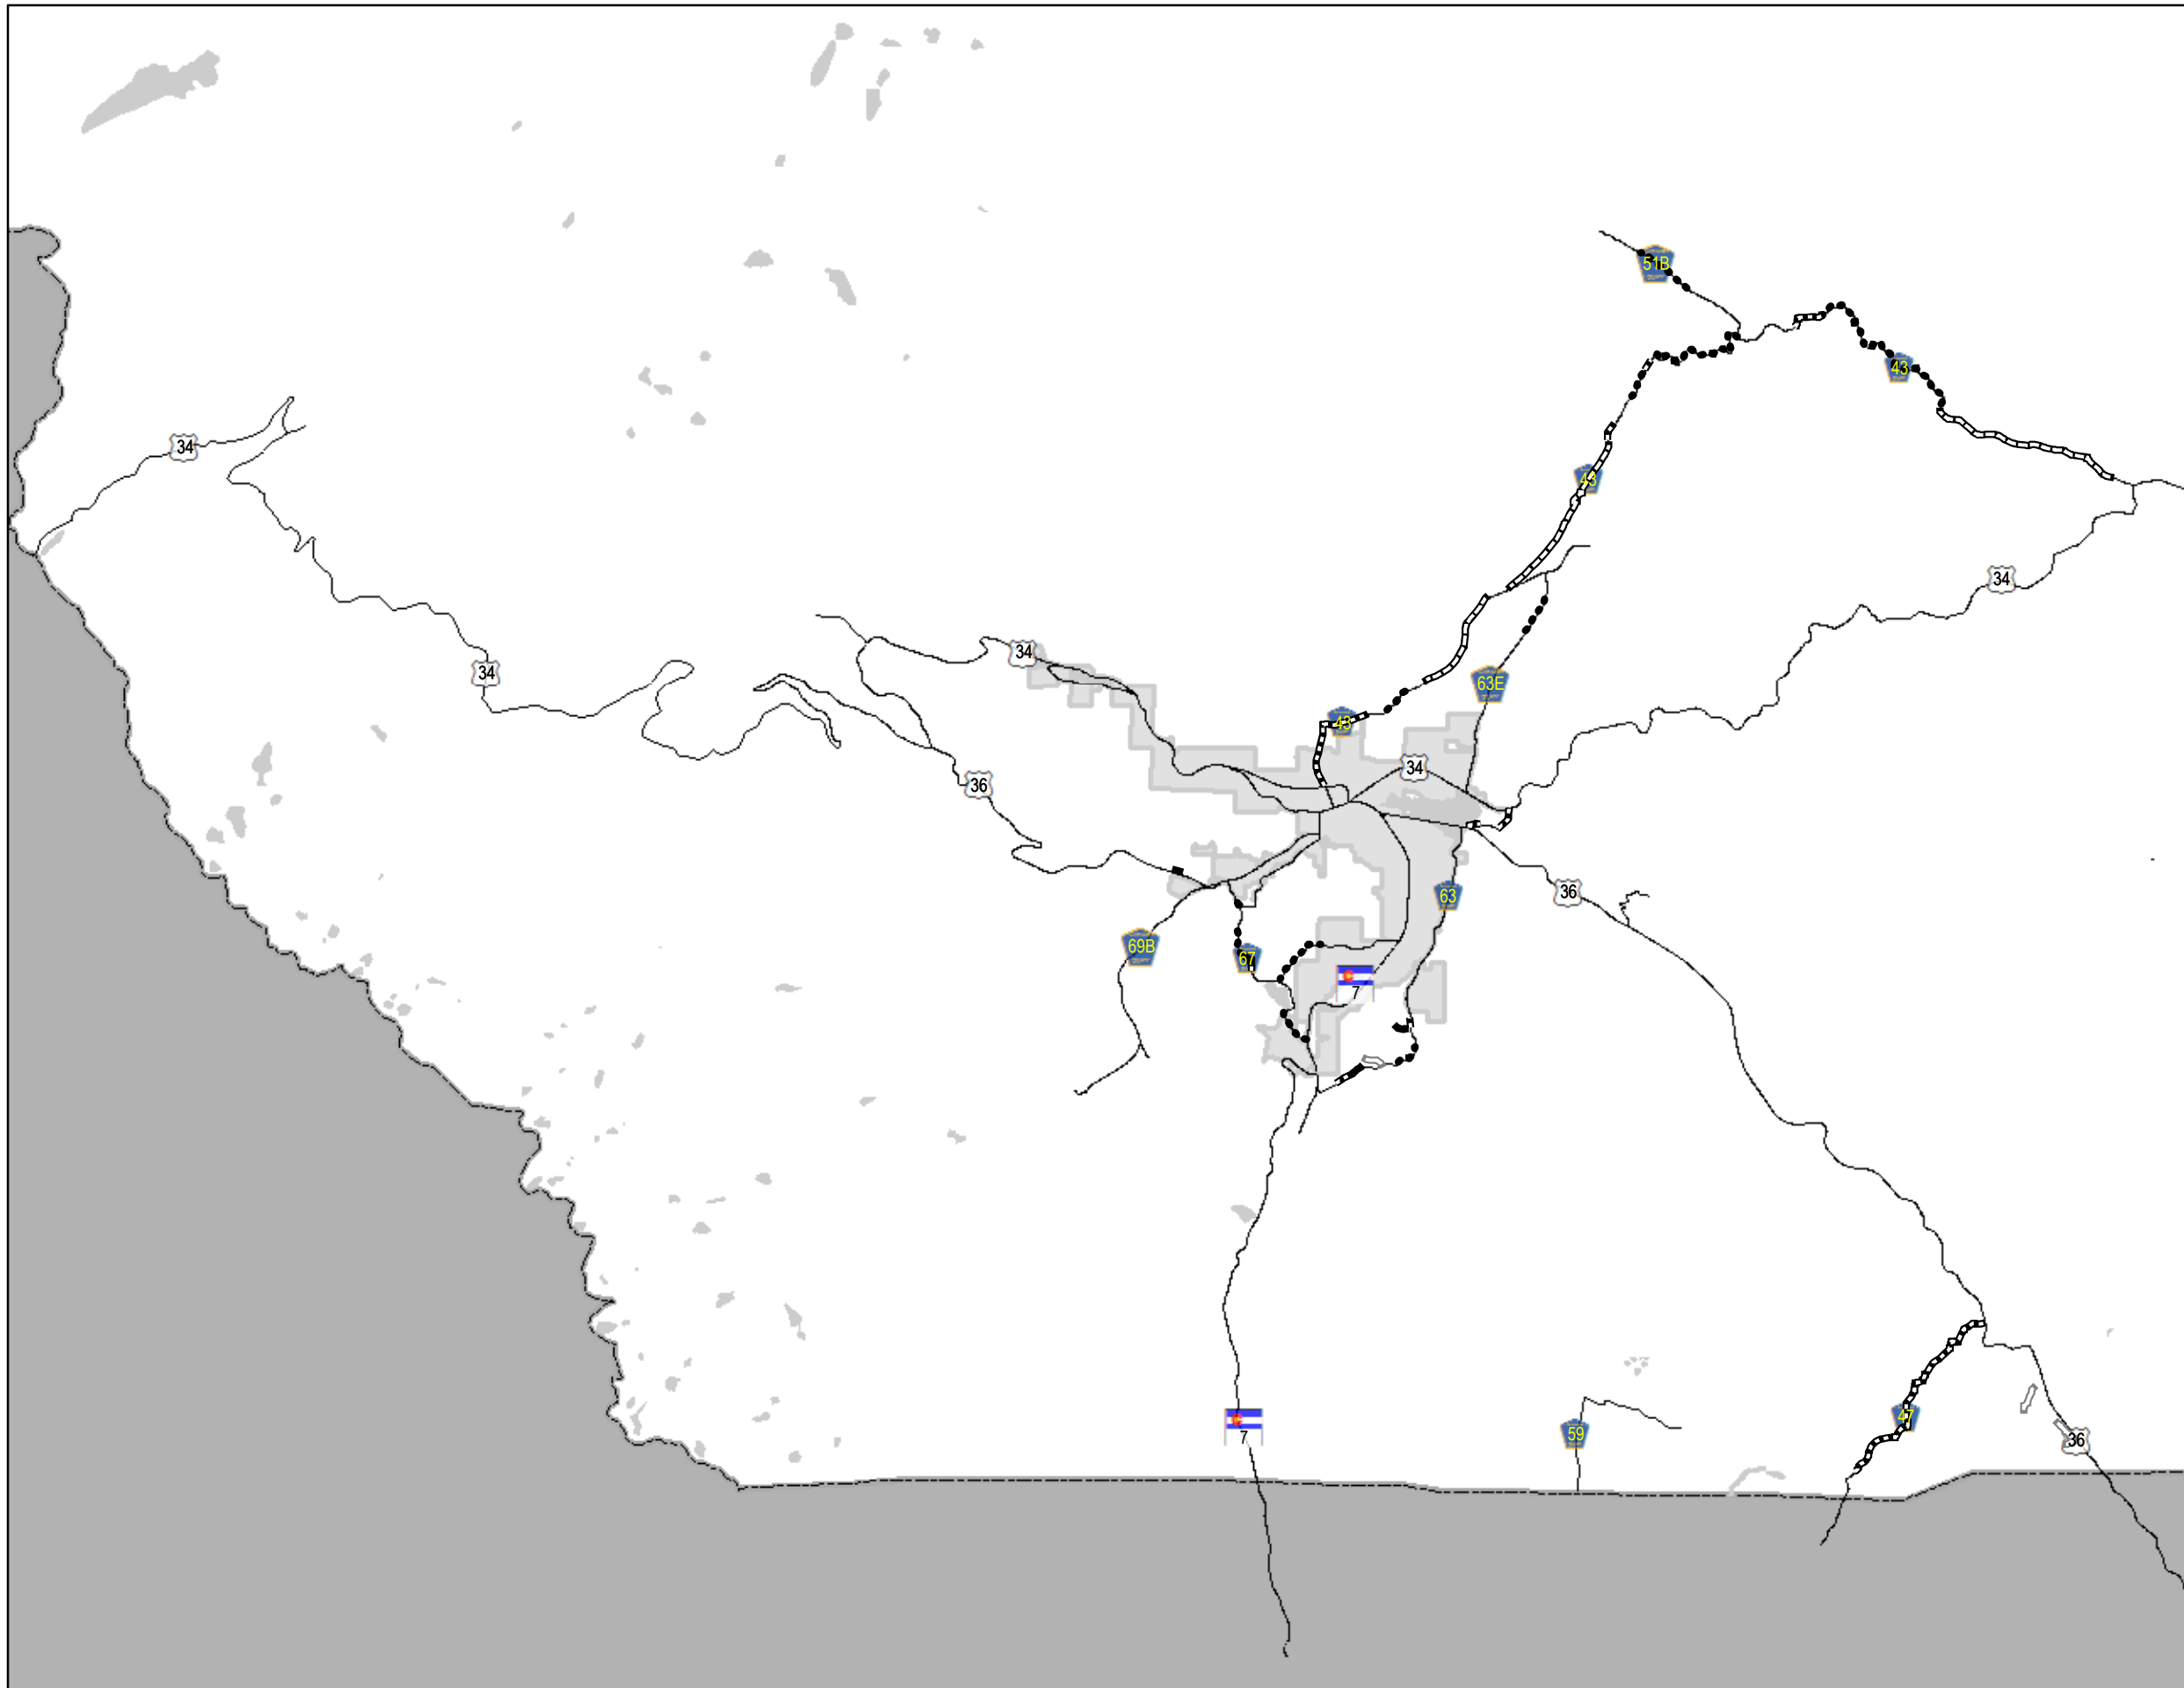

C2

Safety Grade

Legend

	A		Major Roads
	B		Lakes
	C		City Limits
	D		
	F