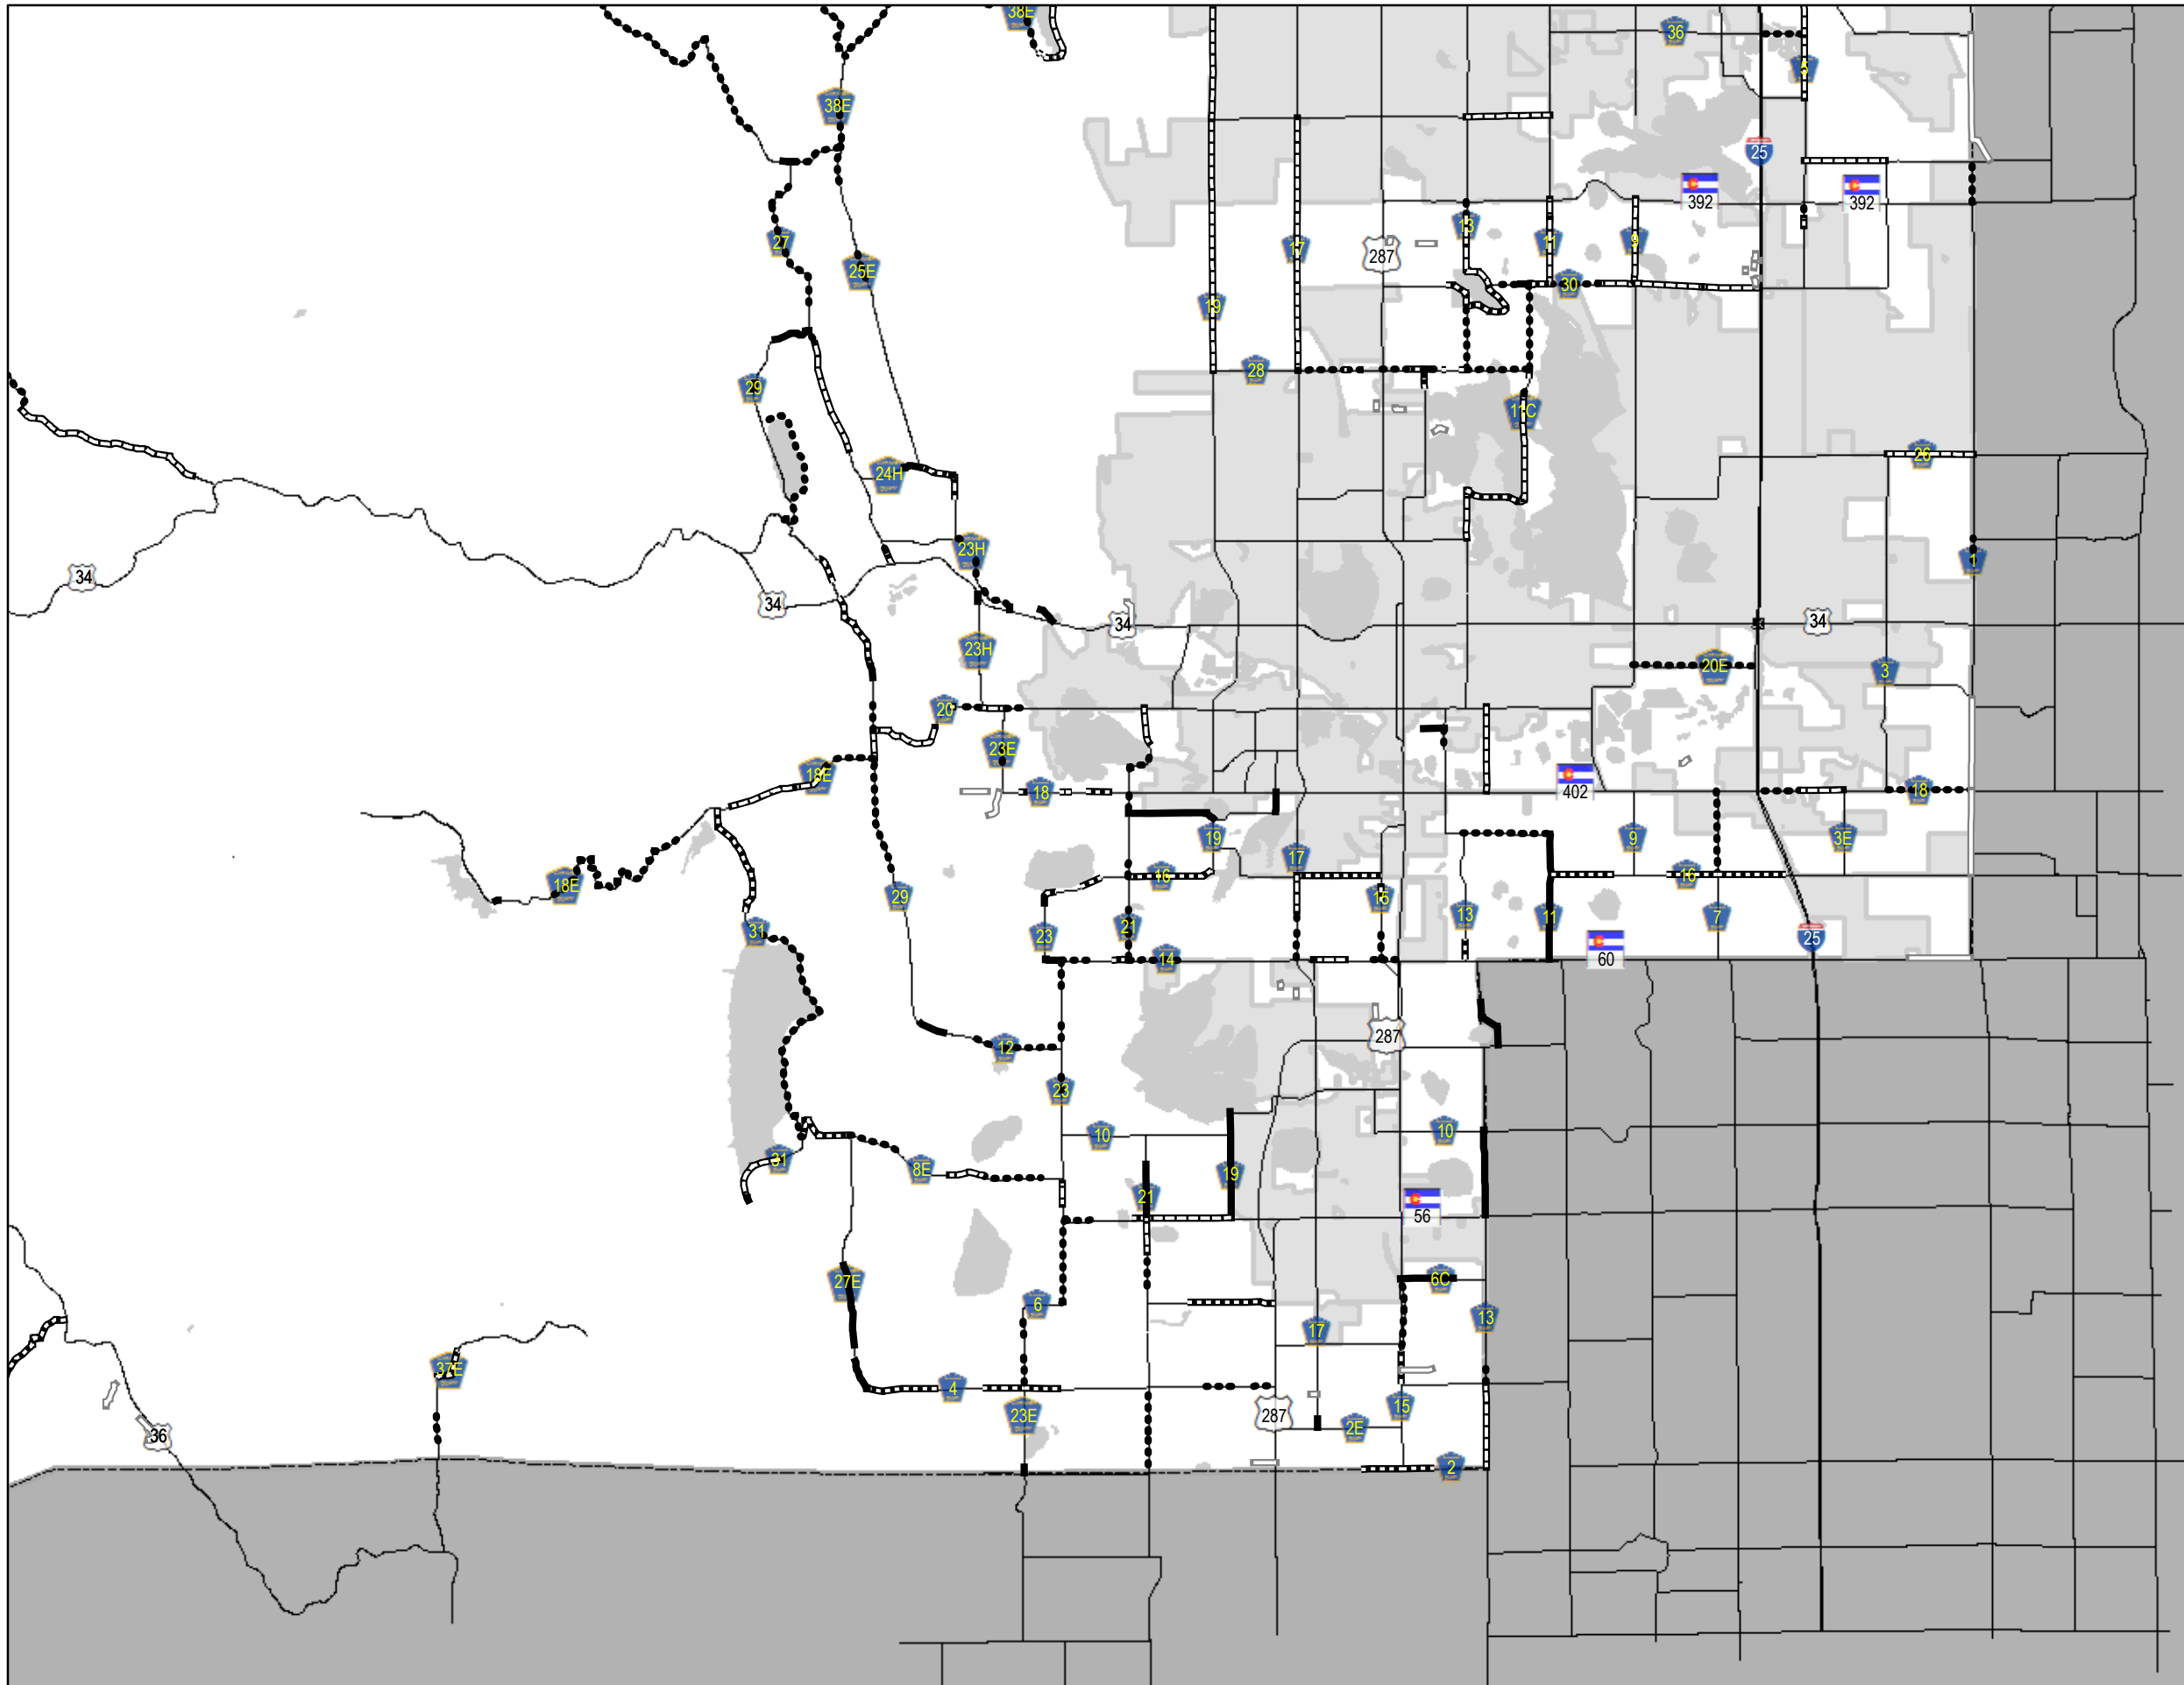

C3

Safety Grade

Legend

	Safety Grade A		Major Roads
	Safety Grade B		Lakes
	Safety Grade C		City Limits
	Safety Grade D		
	Safety Grade F