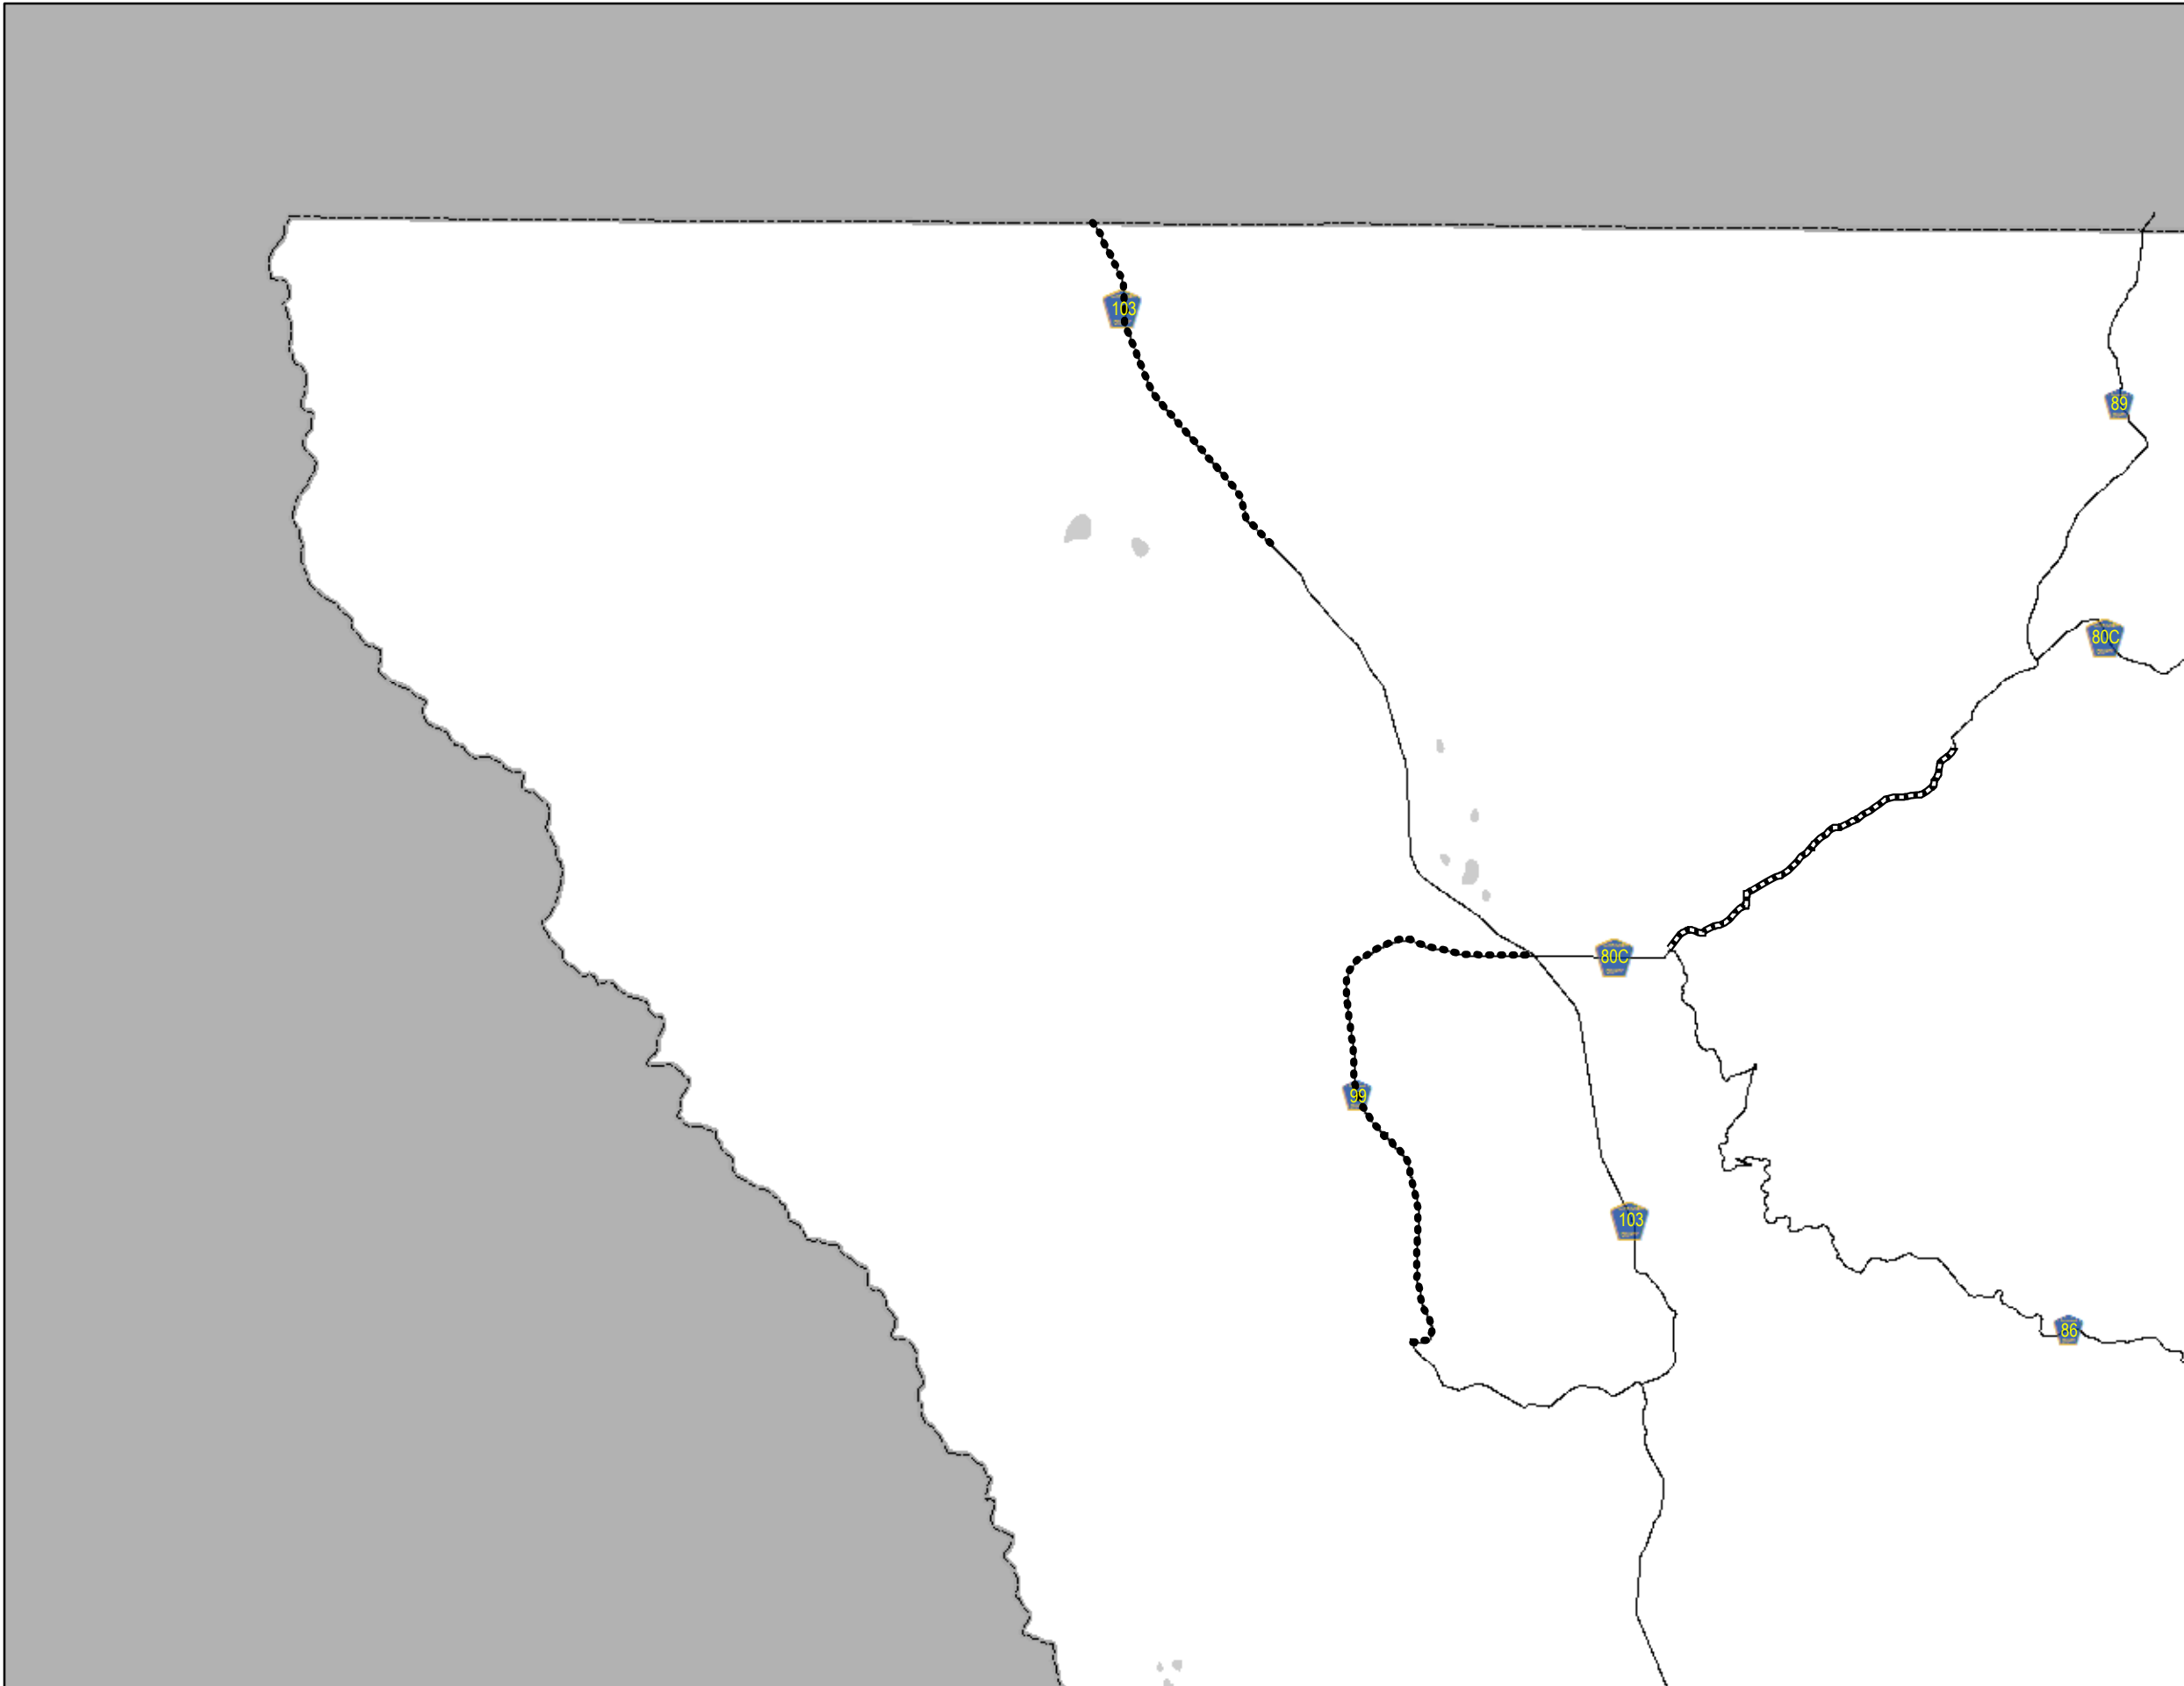

LARIMER COUNTY

A1

Safety Grade

Legend

Safety Grade A	Major Roads
Safety Grade B	Lakes
Safety Grade C	City Limits
Safety Grade D	
Safety Grade F	

All data and information supplied is for informational purposes only. User expressly acknowledges and agrees that the use of such information is at the sole risk of User. The information provided by Larimer County is without warranty, express or implied, with respect to the accuracy of the data and information contained herein. Under no circumstances shall Larimer County be liable for actual, incidental, special or consequential damages that result from the use of the information by the User, its agents or assigns. Created: Mar 5, 2018

A2

Safety Grade

Legend

	A		Major Roads
	B		Lakes
	C		City Limits
	D		
	F		

0 0.5 1 2 3 4 Miles

All data and information supplied is for informational purposes only. User expressly acknowledges and agrees that the use of such information is at the sole risk of User. The information provided by Larimer County is without warranty, express or implied, with respect to the accuracy of the data and information contained herein. Under no circumstances shall Larimer County be liable for actual, incidental, special or consequential damages that result from the use of the information by the User, its agents or assigns. Created: Mar 5, 2018