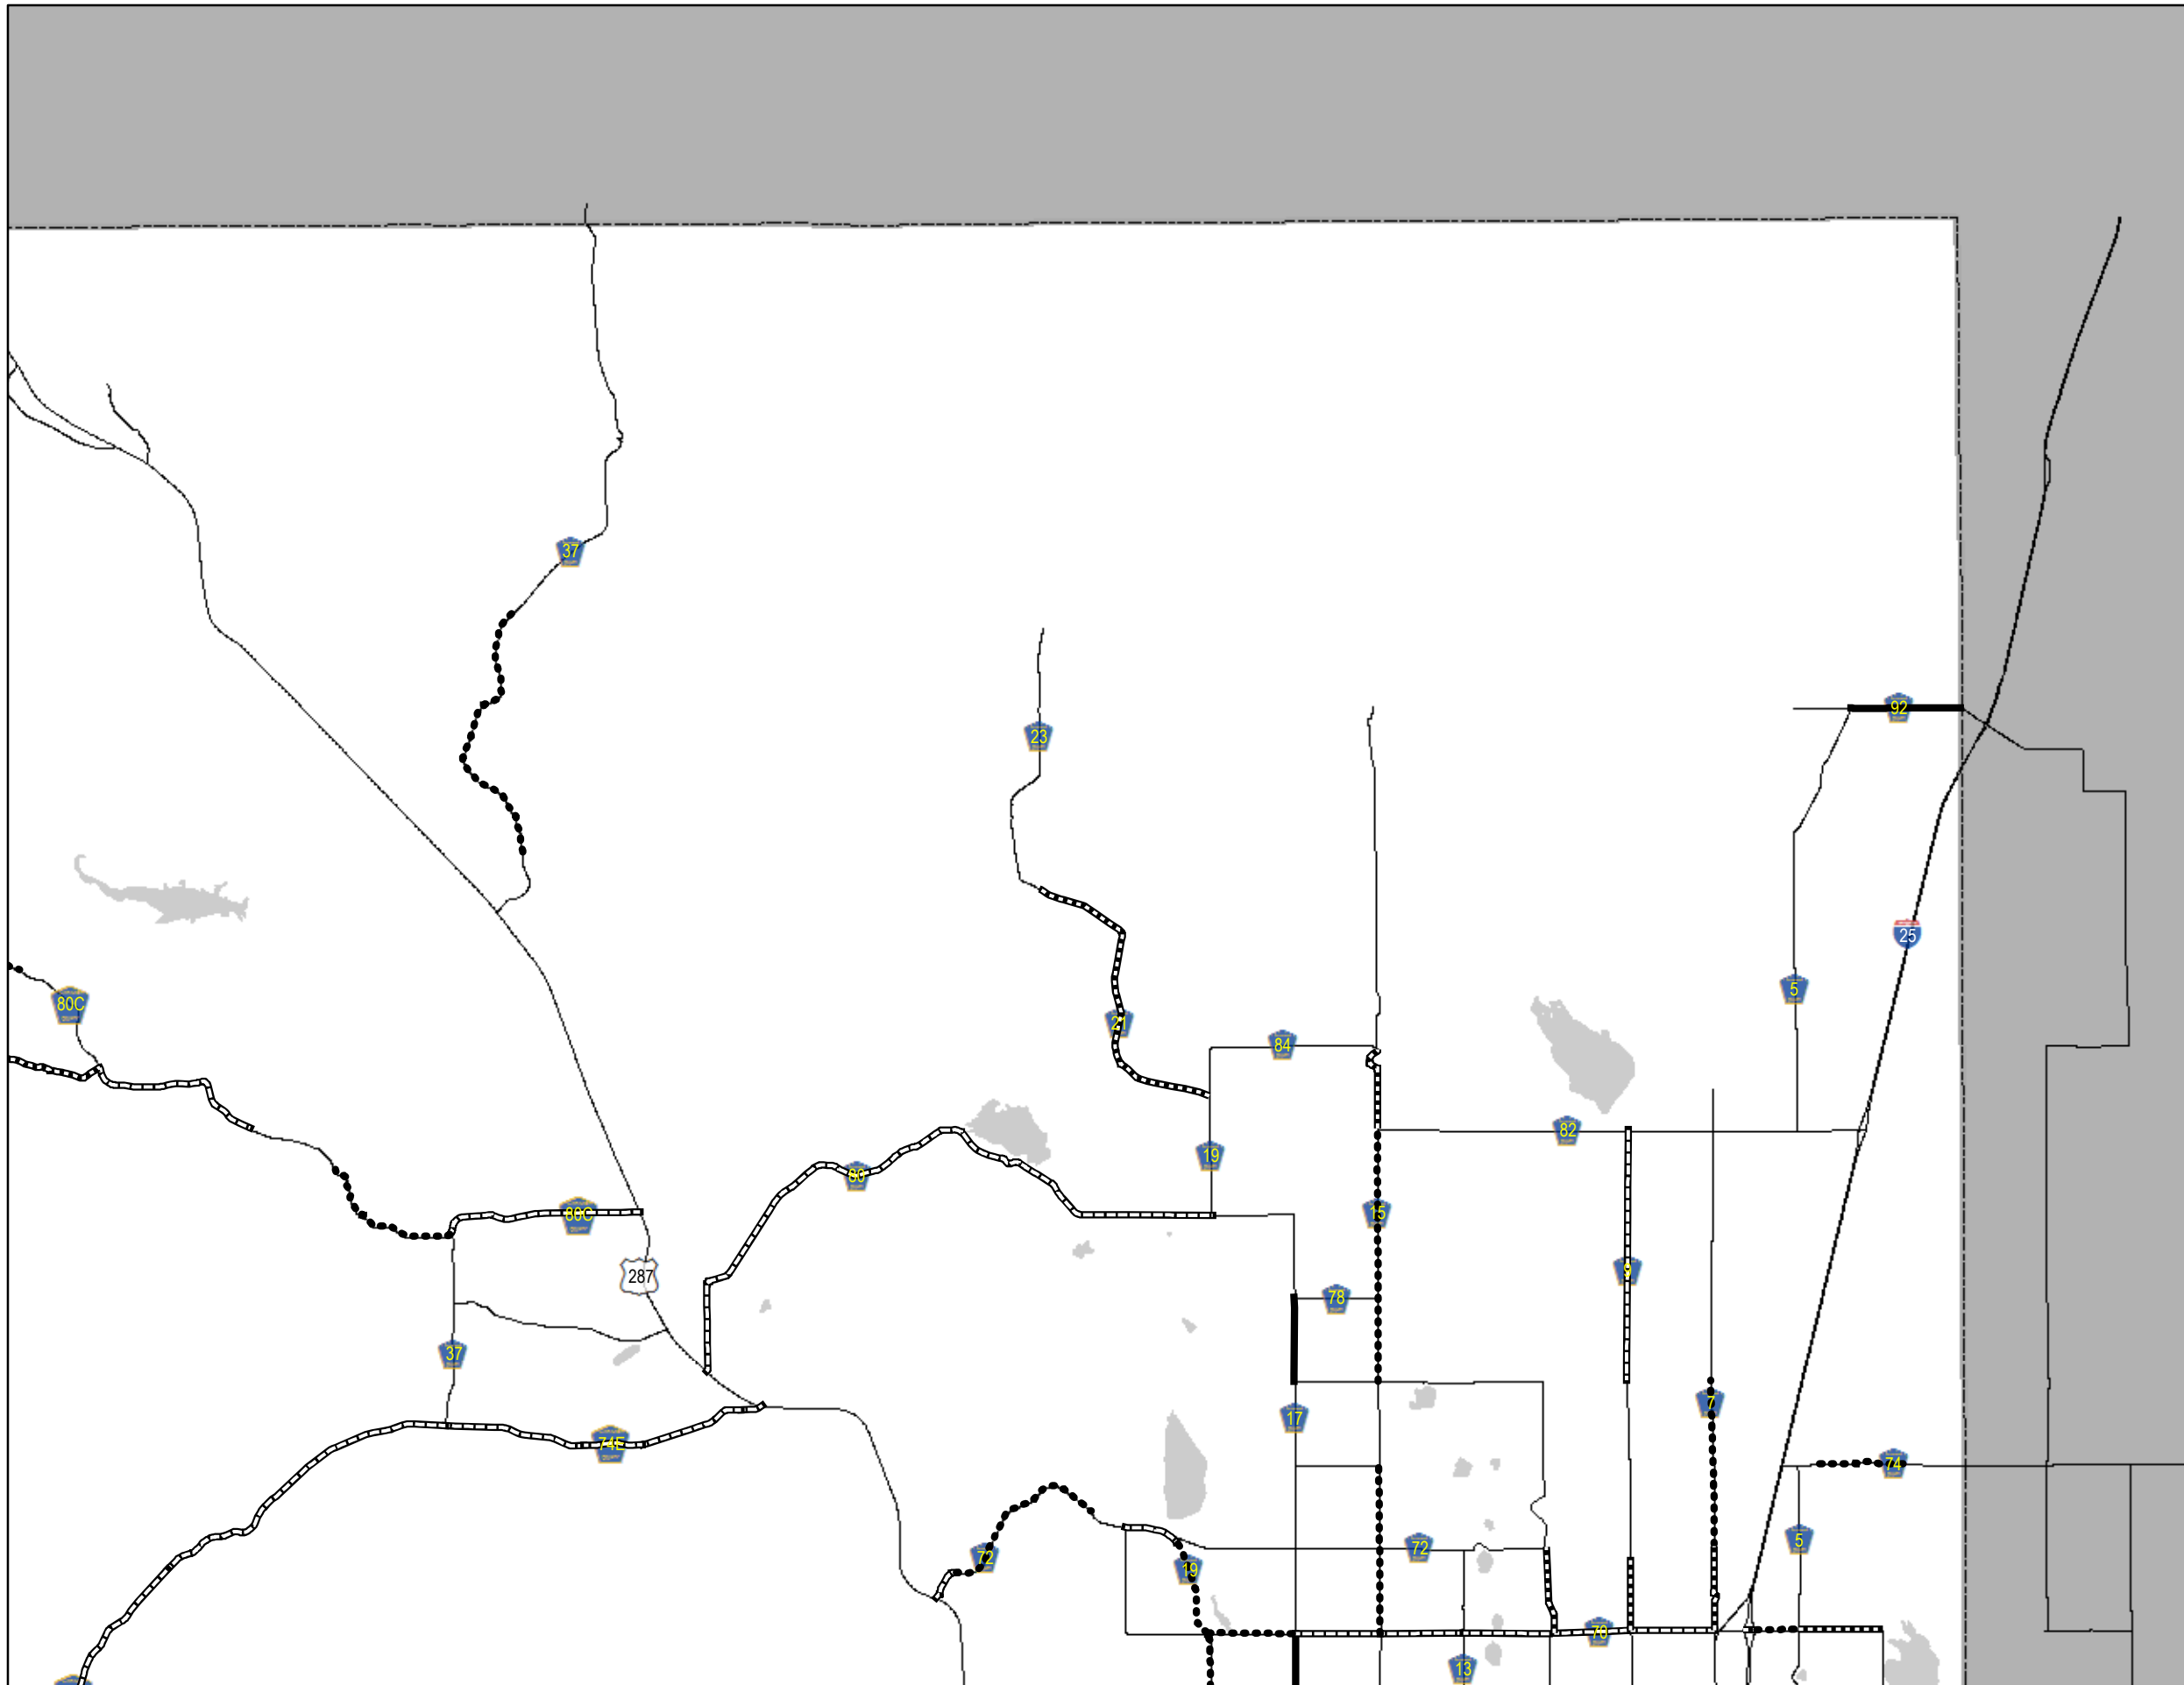

Safety Grade

Legend

	Safety Grade A		Major Roads
	Safety Grade B		Lakes
	Safety Grade C		City Limits
	Safety Grade D		
	Safety Grade F