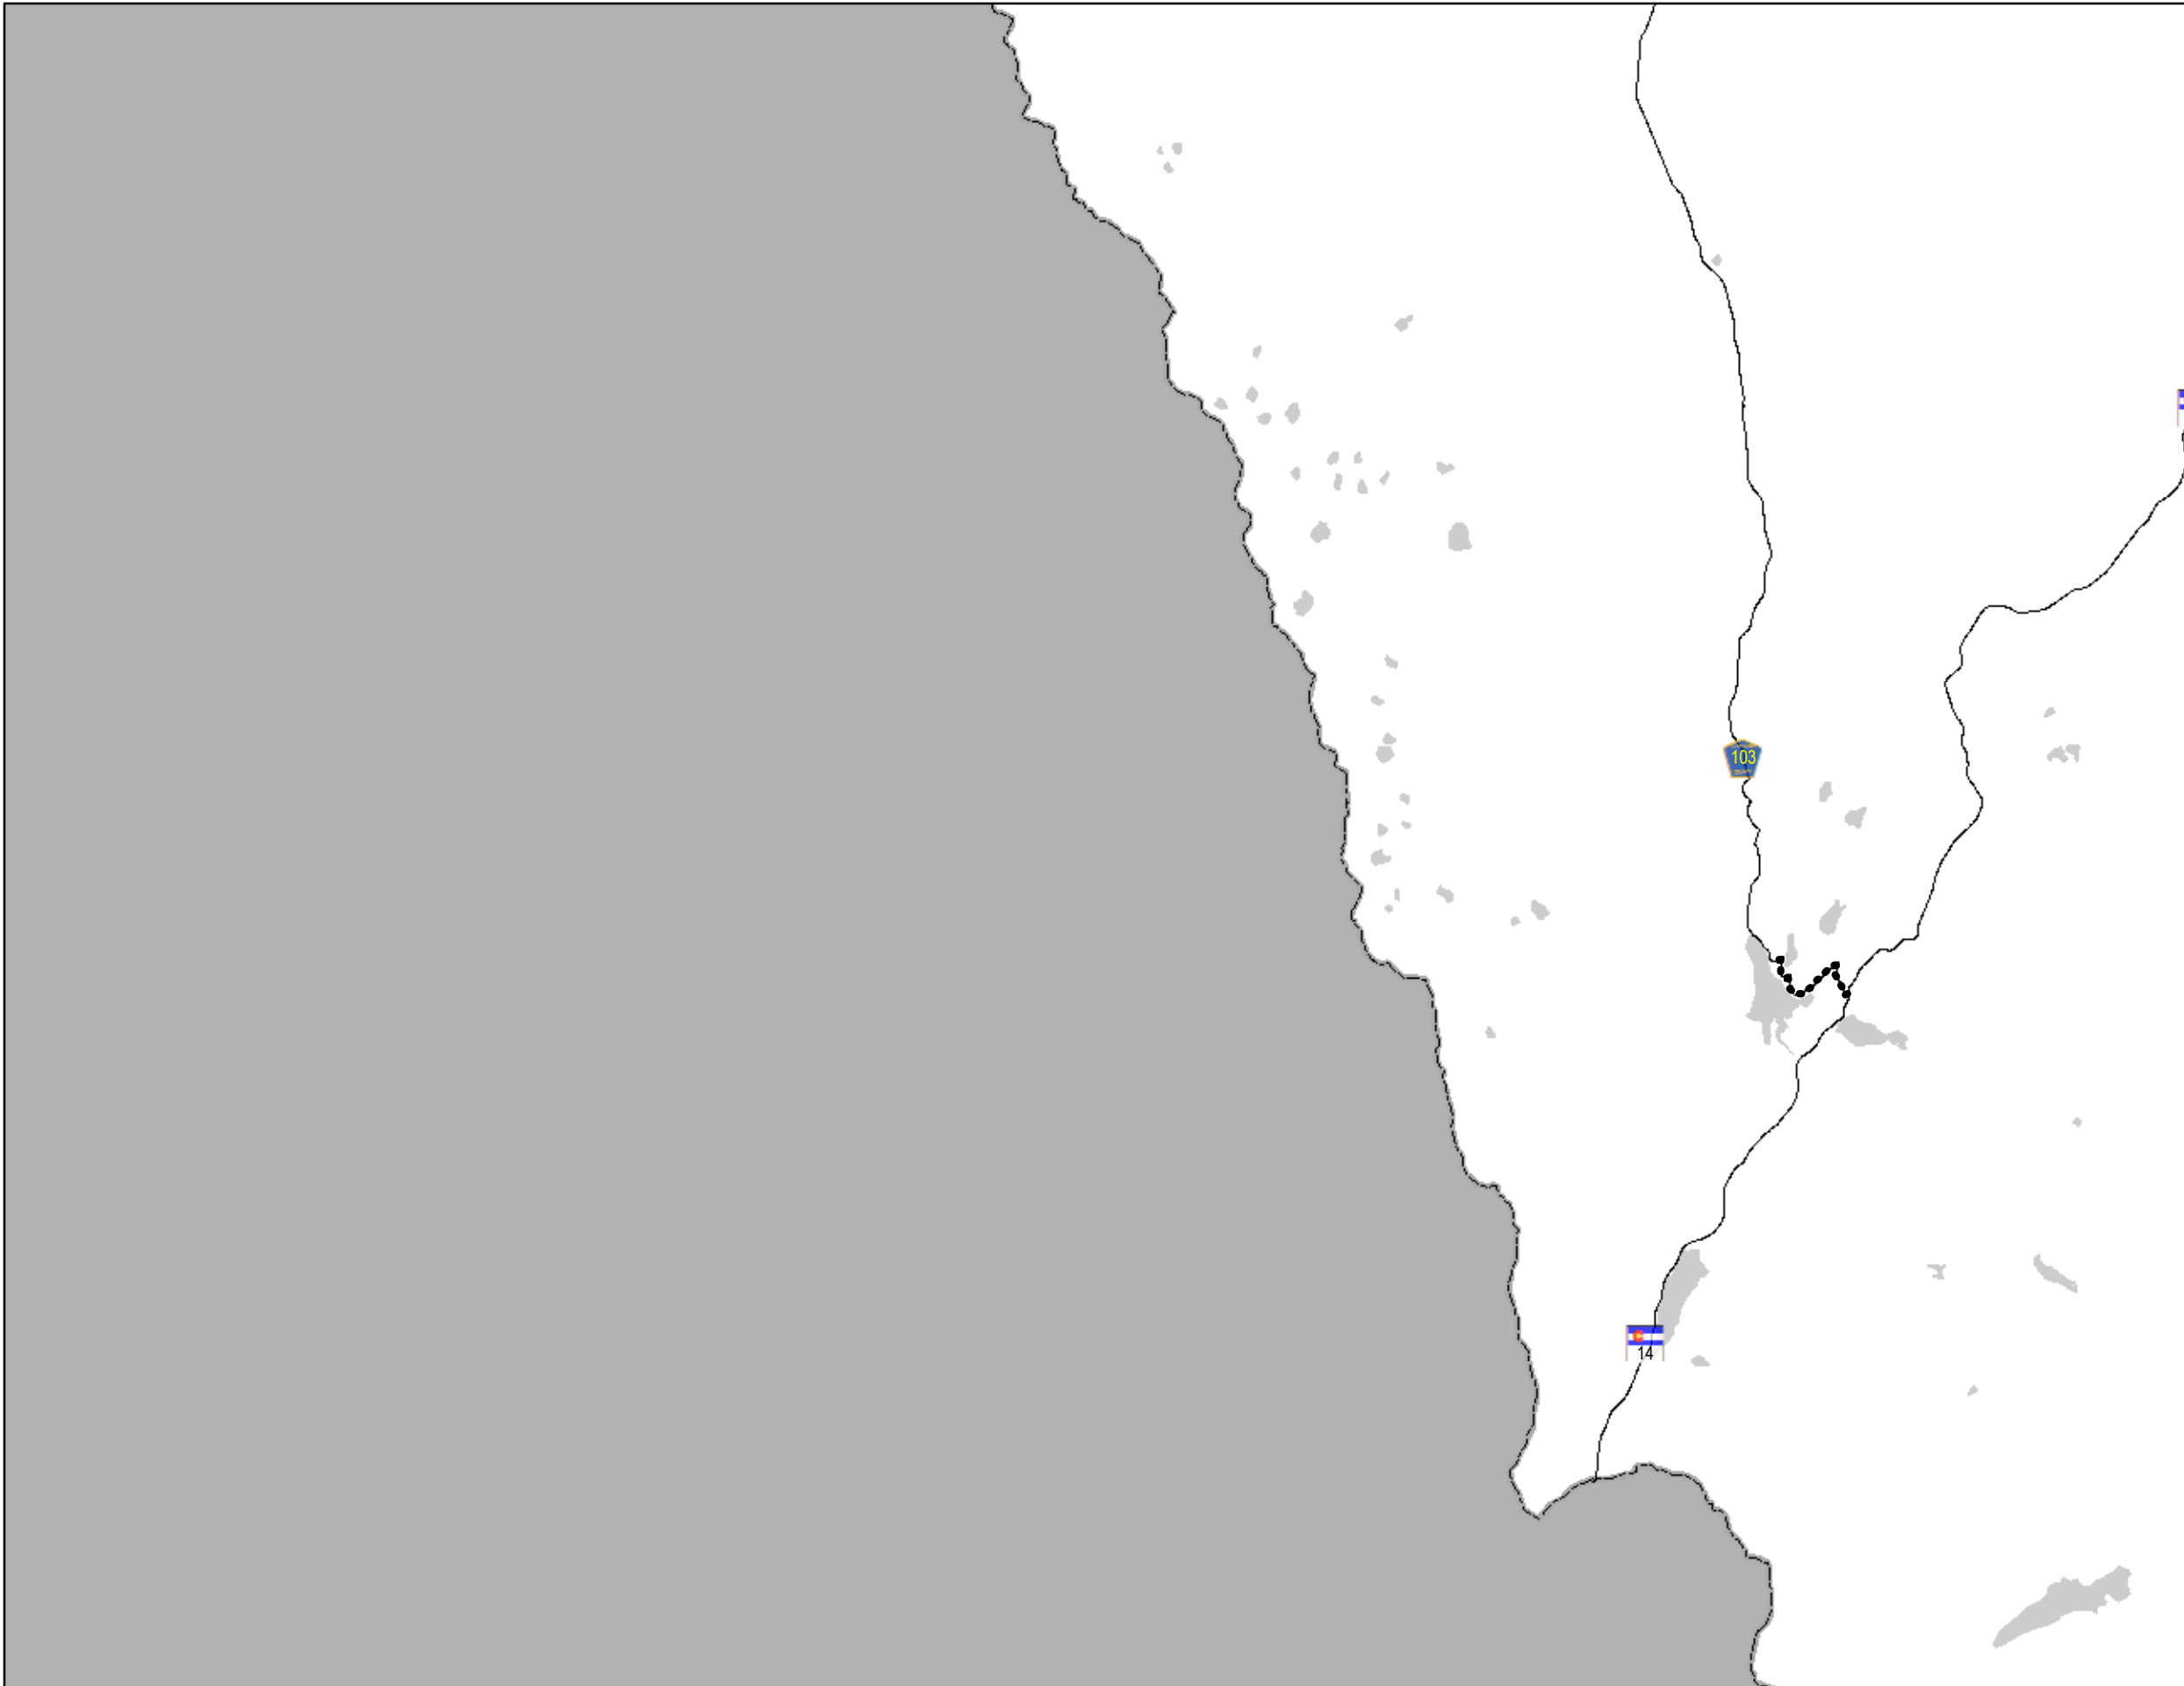

LARIMER
COUNTY

B1

Safety Grade

Legend

A	Major Roads
B	Lakes
C	City Limits
D	
F