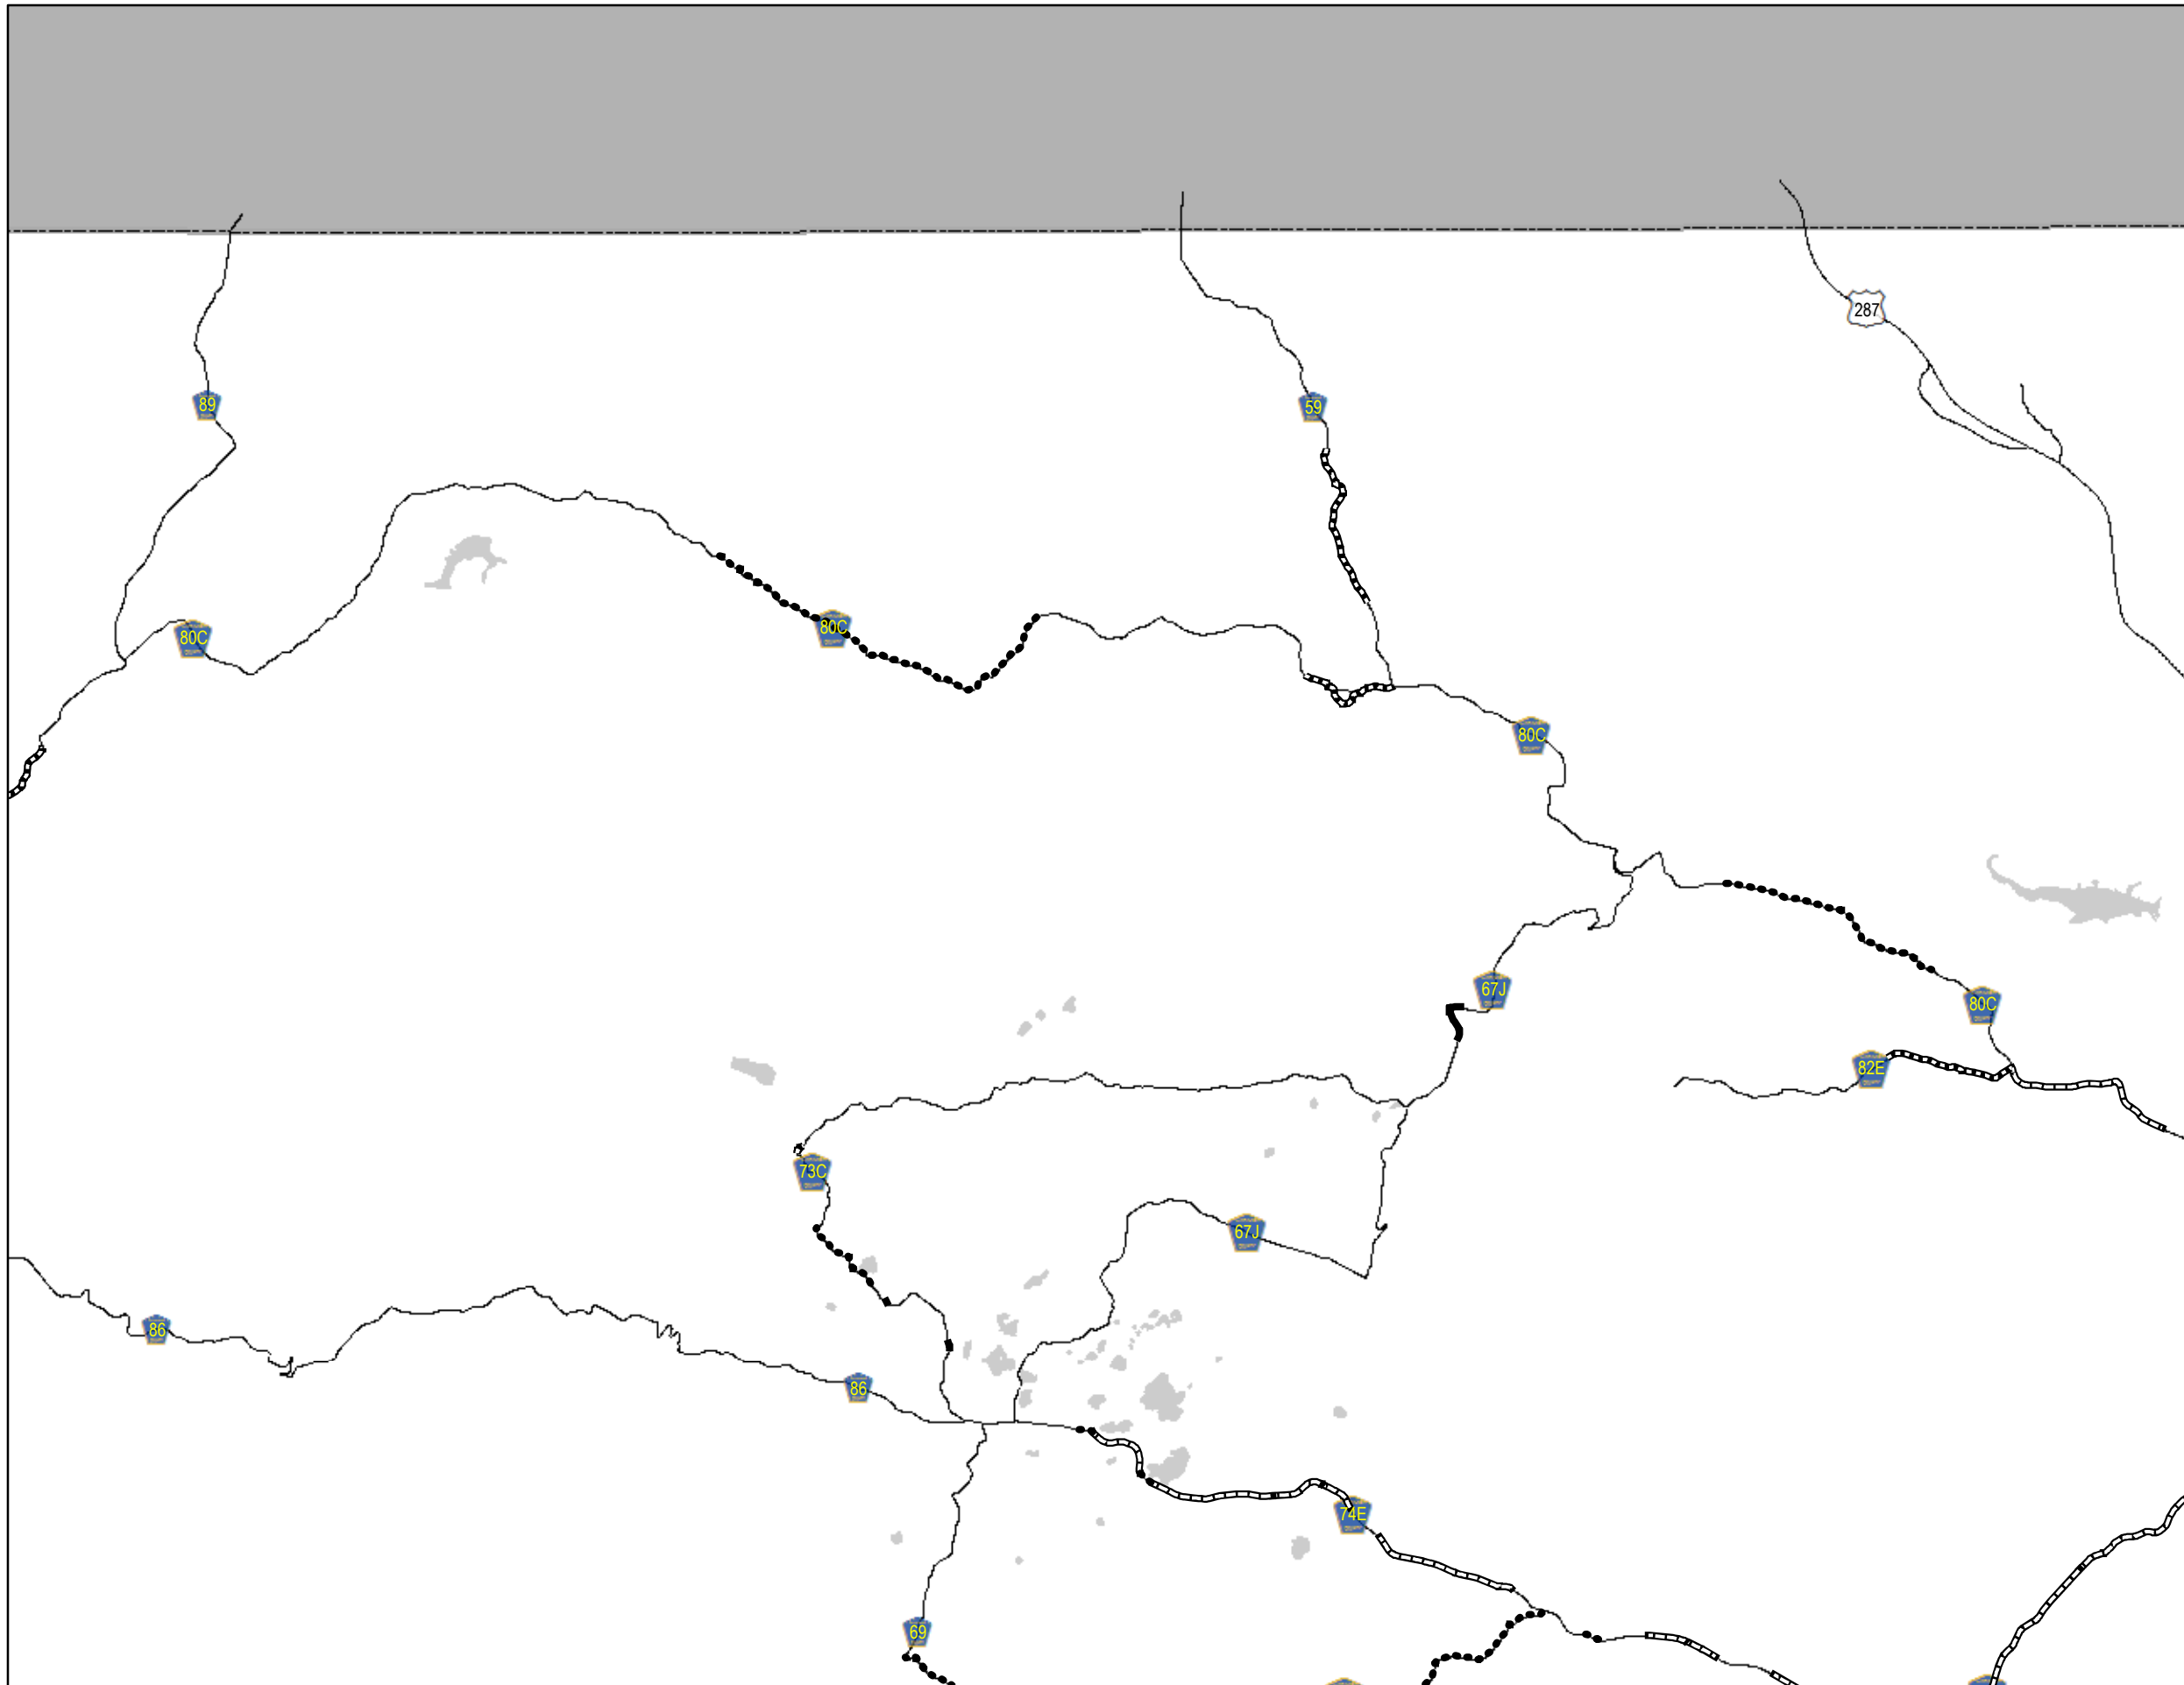

LARIMER COUNTY

A1

Safety Grade

Legend

Safety Grade A	Major Roads
Safety Grade B	Lakes
Safety Grade C	City Limits
Safety Grade D	
Safety Grade F	

All data and information supplied is for informational purposes only. User expressly acknowledges and agrees that the use of such information is at the sole risk of User. The information provided by Larimer County is without warranty, express or implied, with respect to the accuracy of the data and information contained herein. Under no circumstances shall Larimer County be liable for actual, incidental, special or consequential damages that result from the use of the information by the User, its agents or assigns. Created: Mar 5, 2018

A2

Safety Grade

Legend

	A		Major Roads
	B		Lakes
	C		City Limits
	D		
	F		

0 0.5 1 2 3 4 Miles

All data and information supplied is for informational purposes only. User expressly acknowledges and agrees that the use of such information is at the sole risk of User. The information provided by Larimer County is without warranty, express or implied, with respect to the accuracy of the data and information contained herein. Under no circumstances shall Larimer County be liable for actual, incidental, special or consequential damages that result from the use of the information by the User, its agents or assigns. Created: Mar 5, 2018