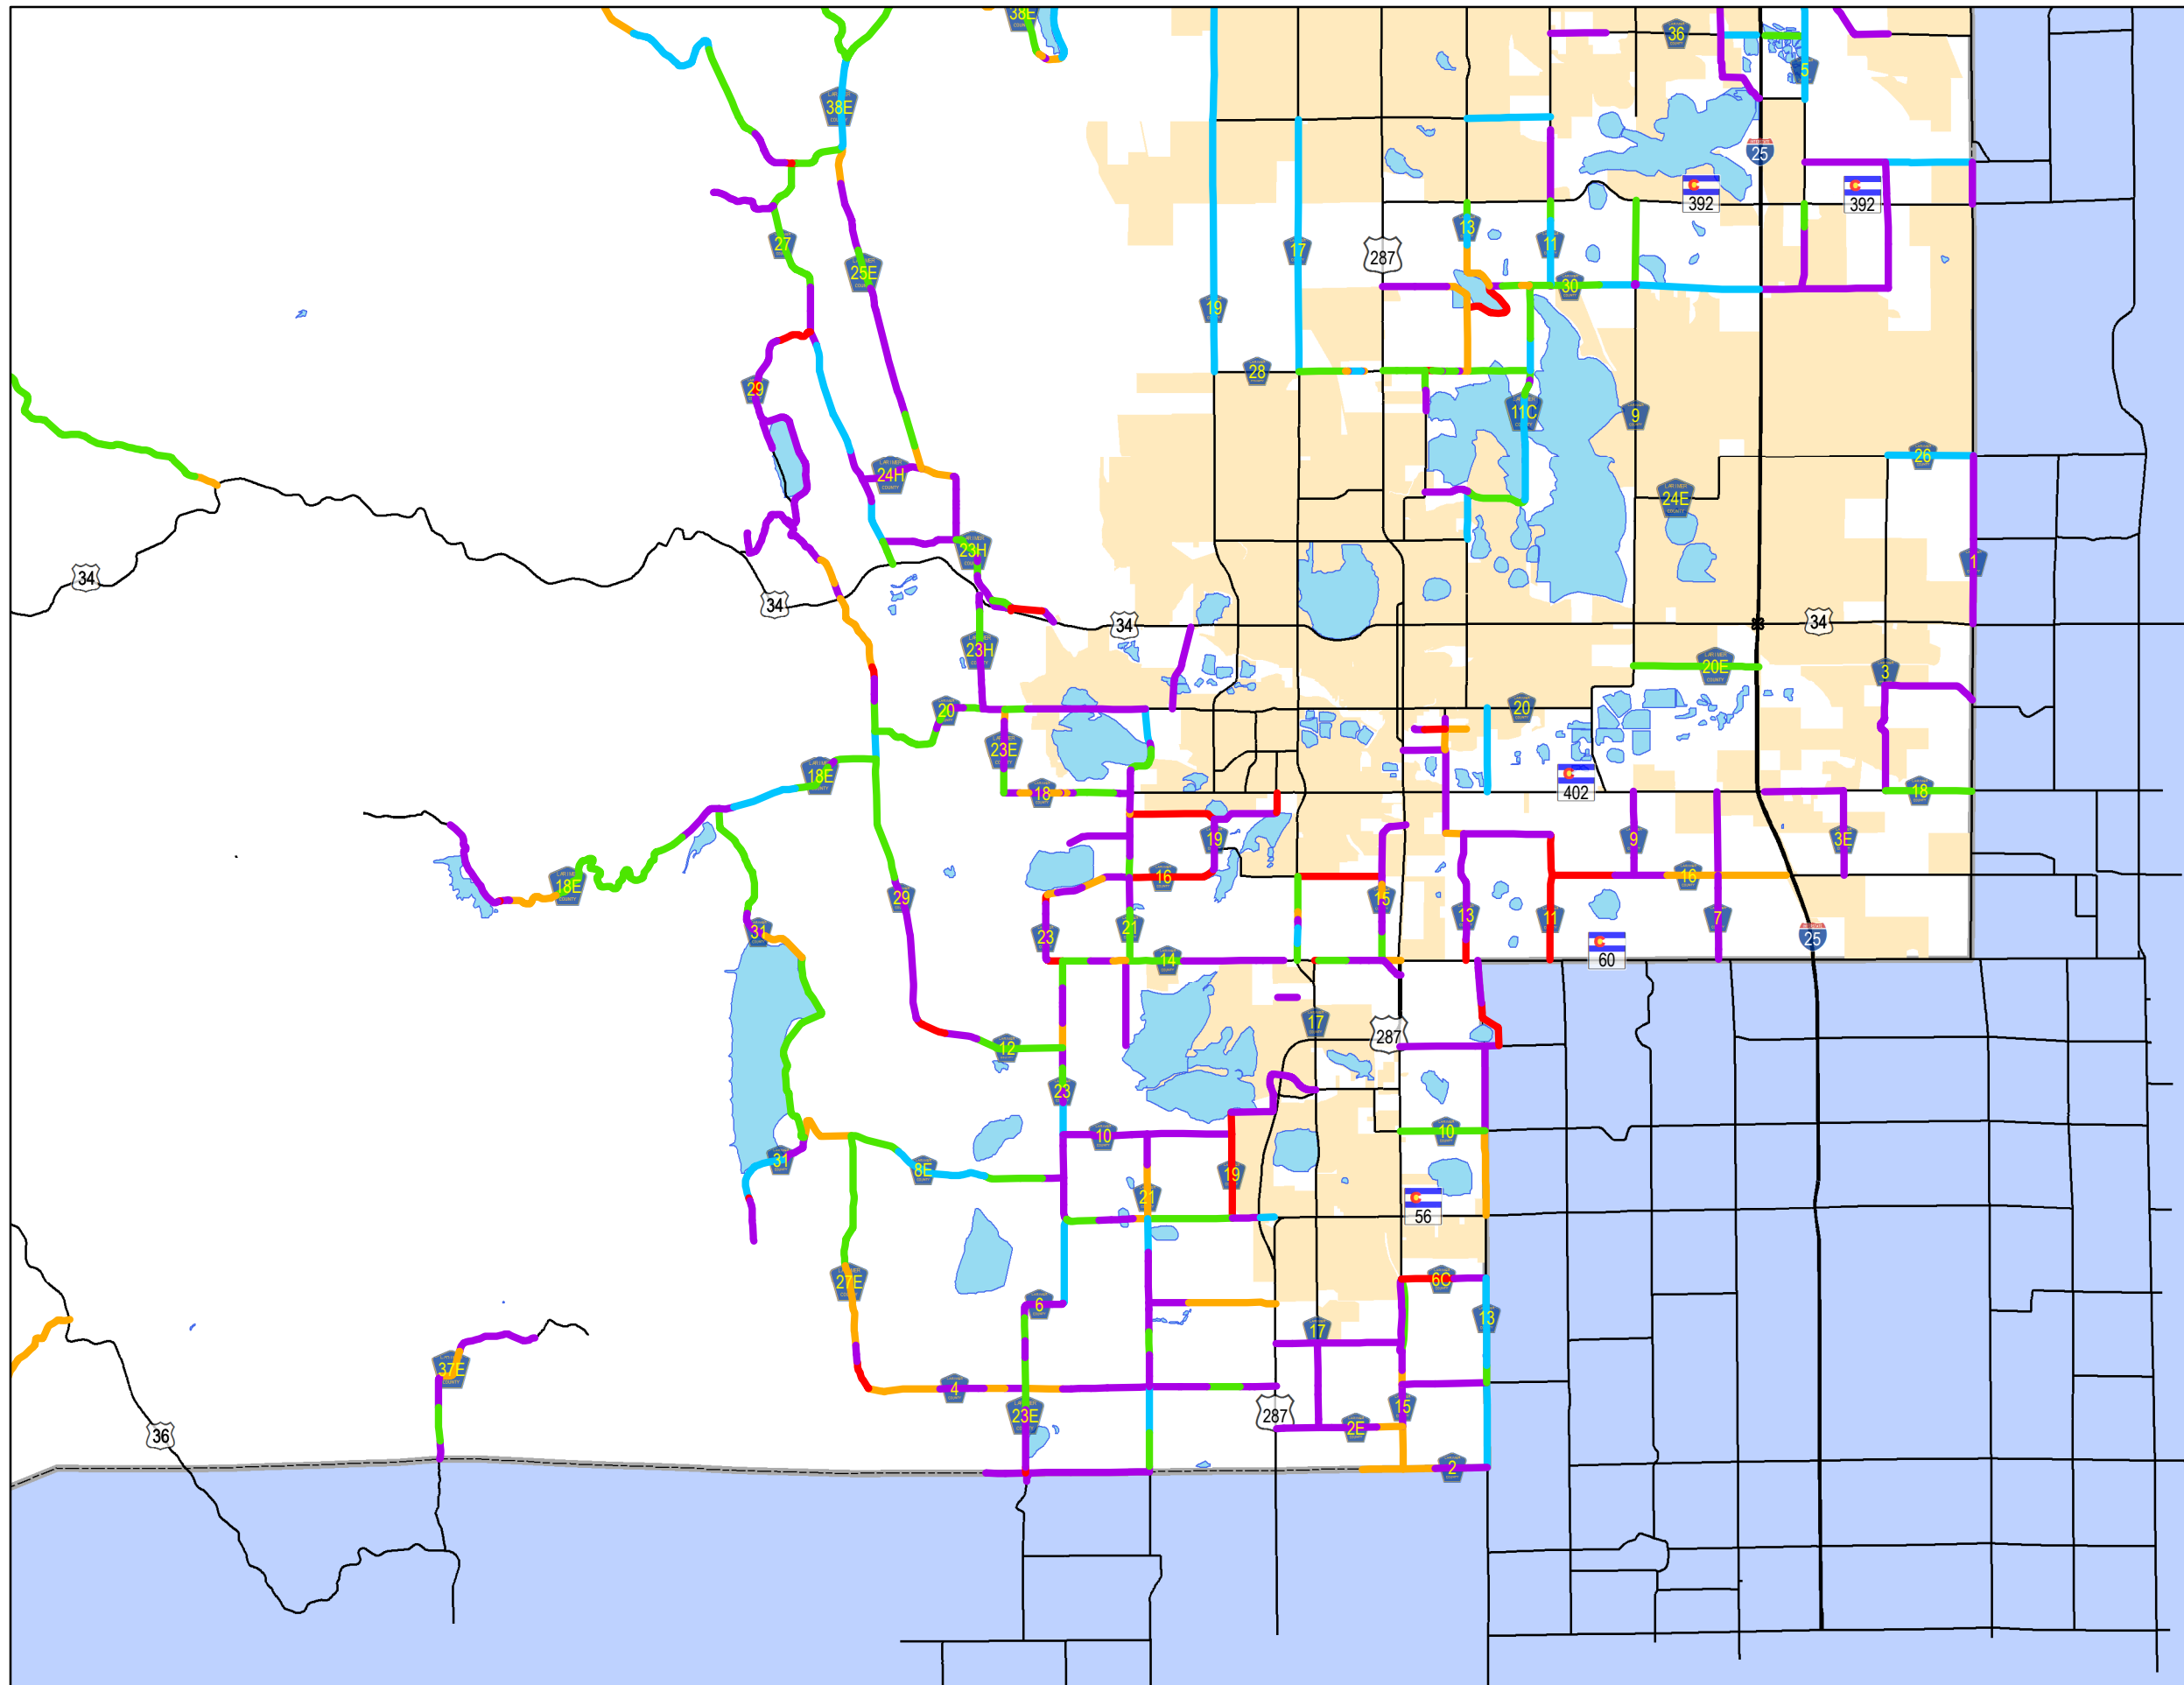

Safety Grade

Legend

	A		Major Roads
	B		Lakes
	C		City Limits
	D		
	F		

0 0.5 1 2 3 4 Miles