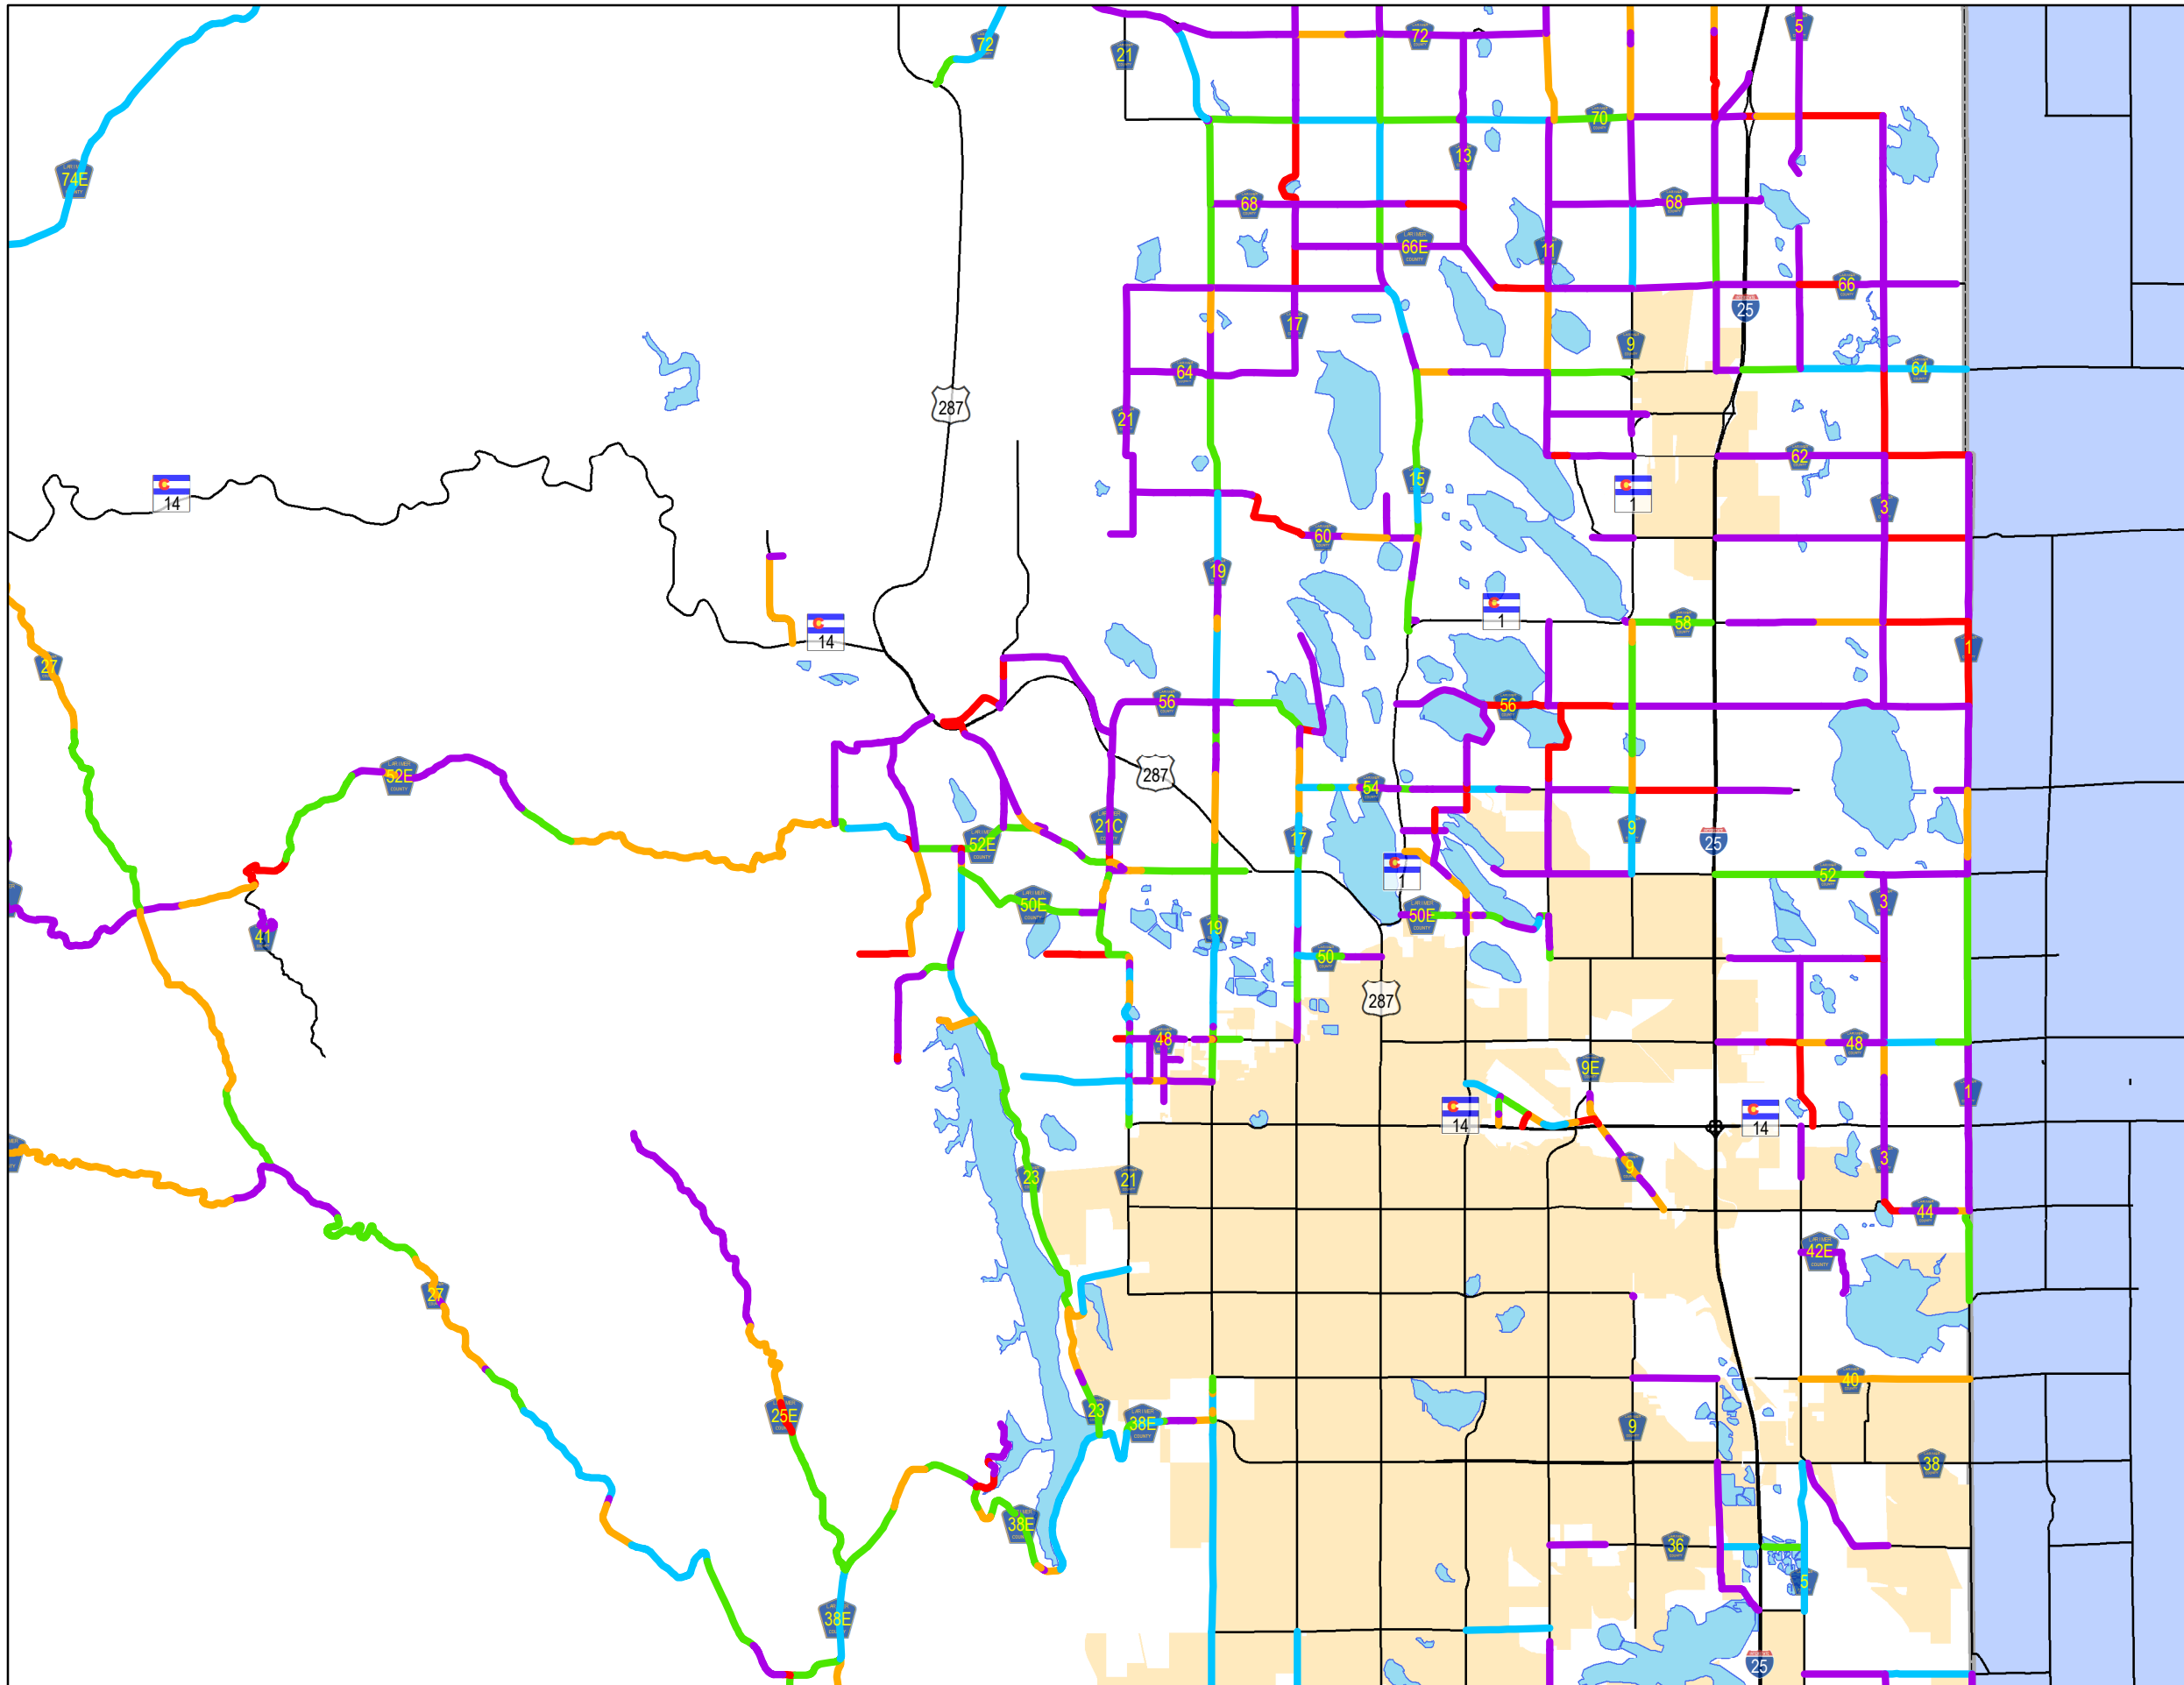

Safety Grade

Legend

	A		Major Roads
	B		Lakes
	C		City Limits
	D		
	F