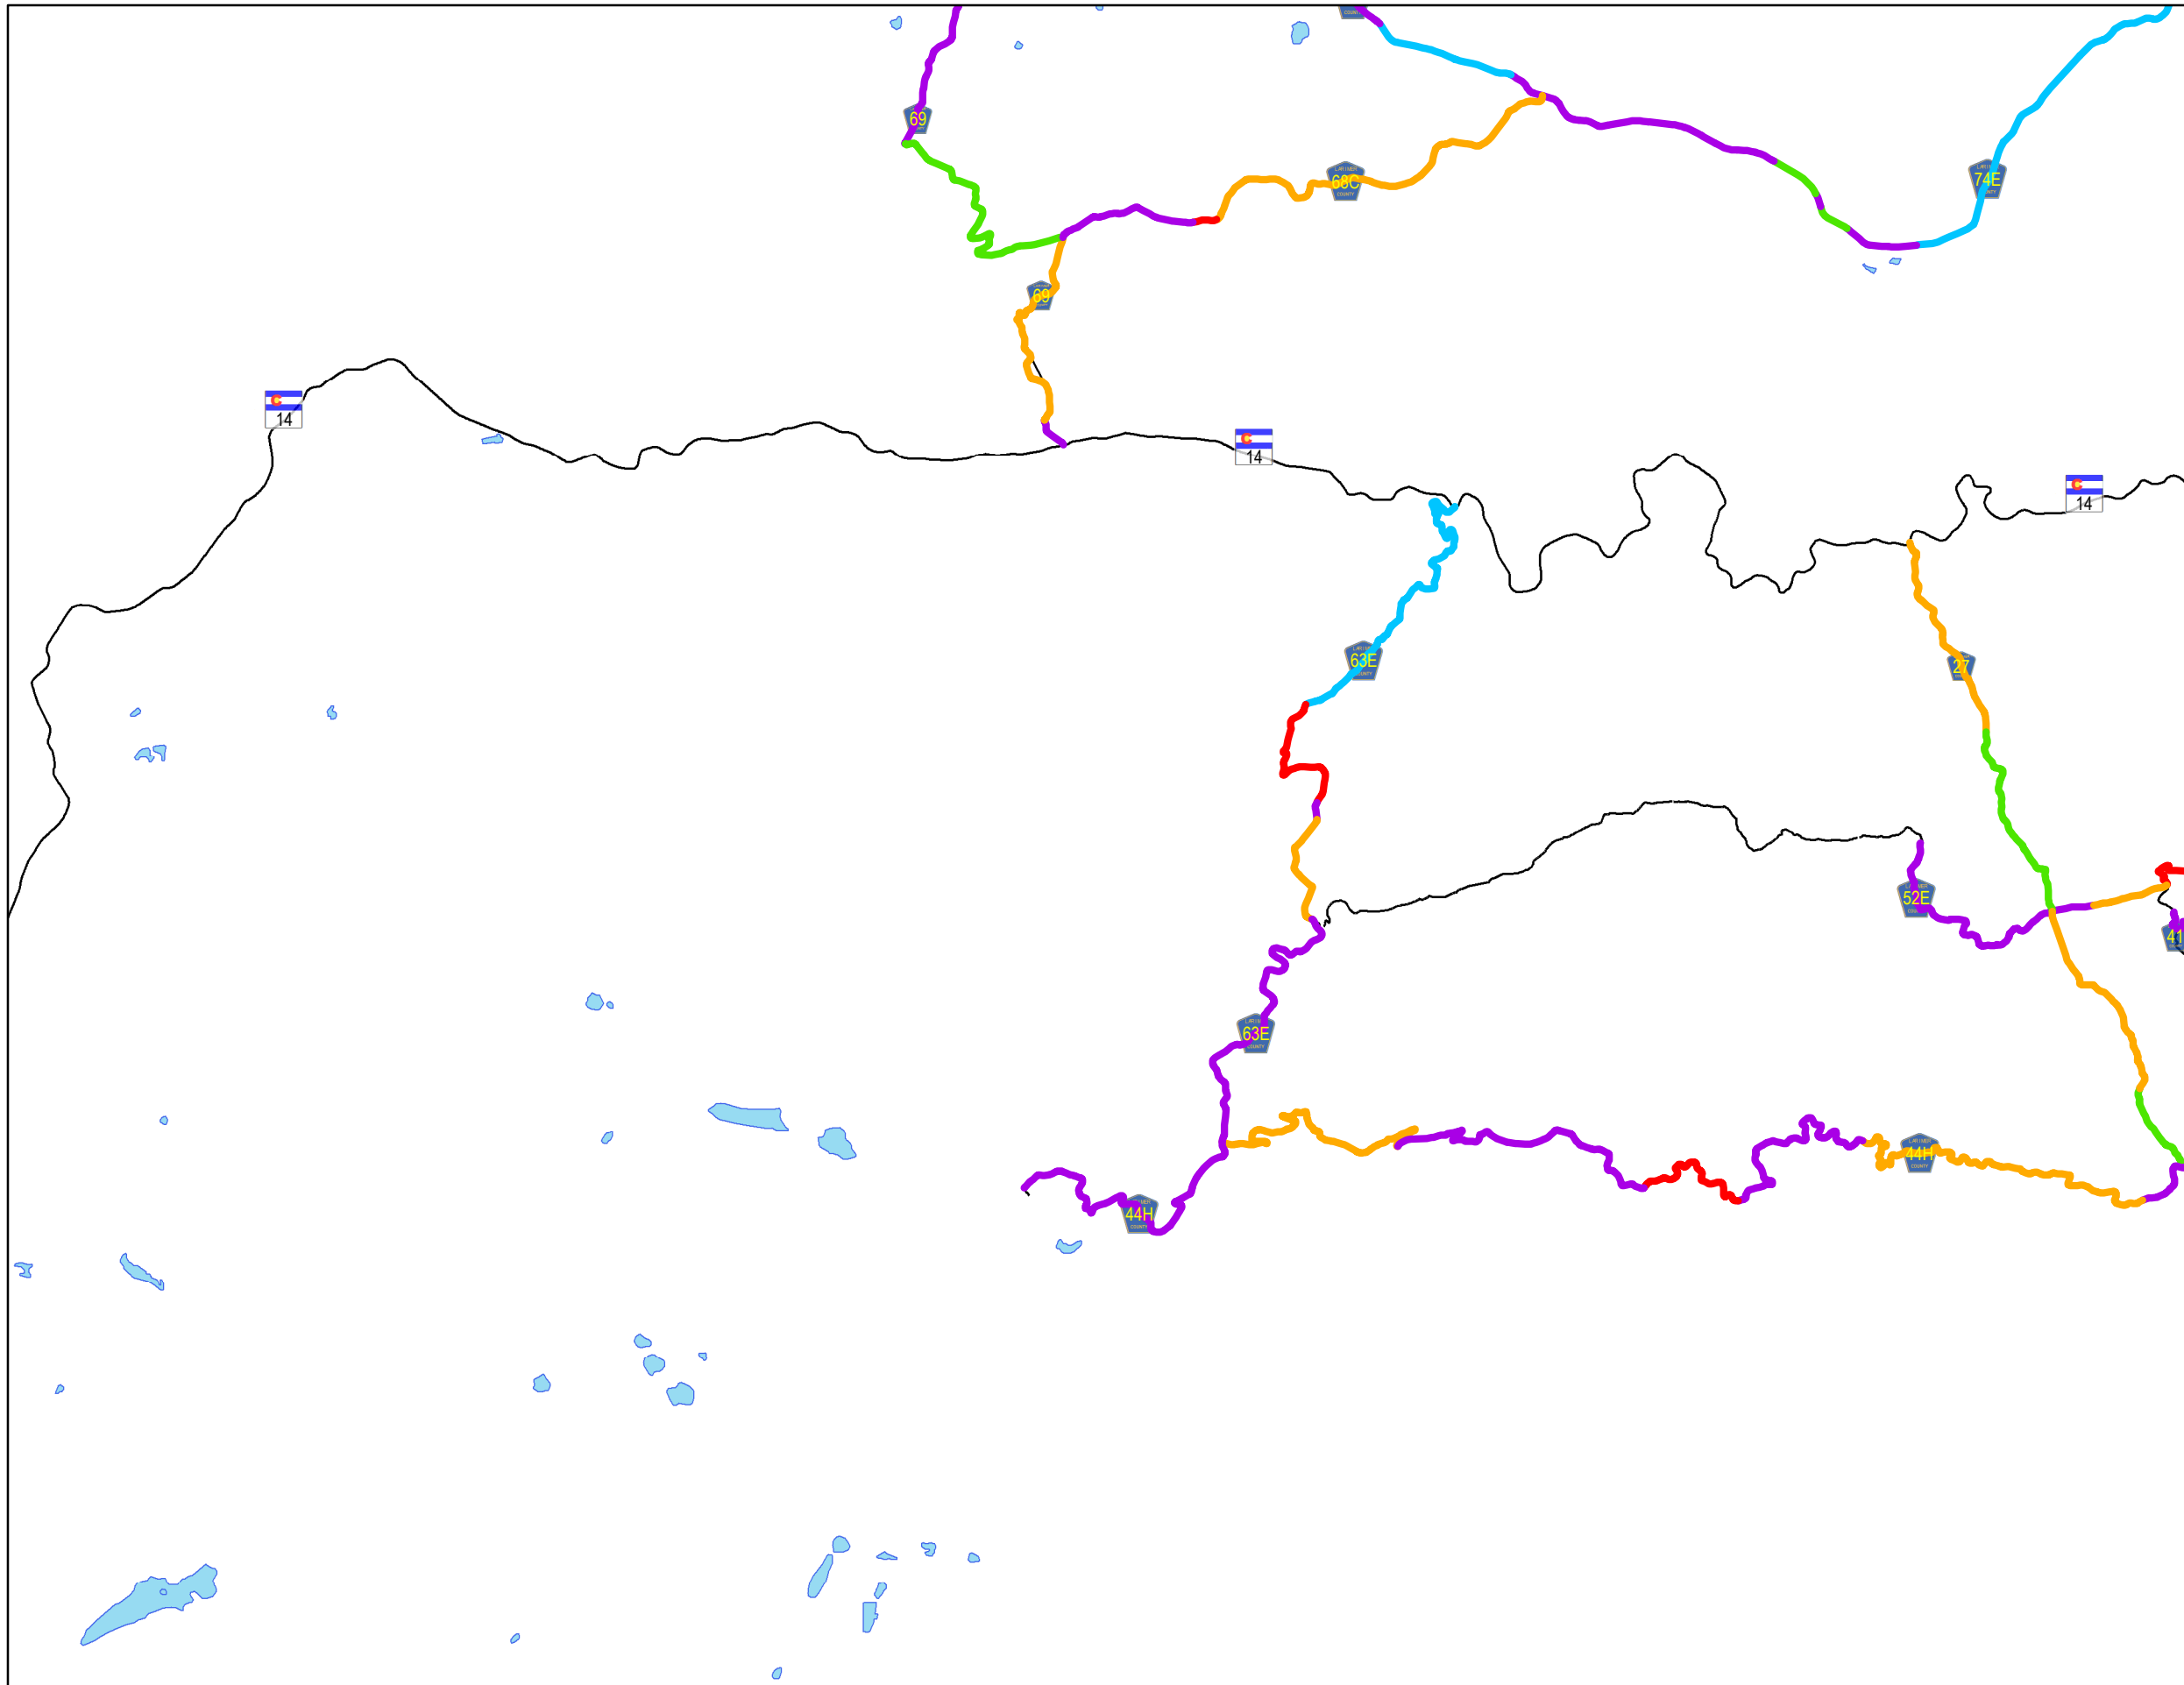

Safety Grade

Legend

	A		Major Roads
	B		Lakes
	C		City Limits
	D		
	F