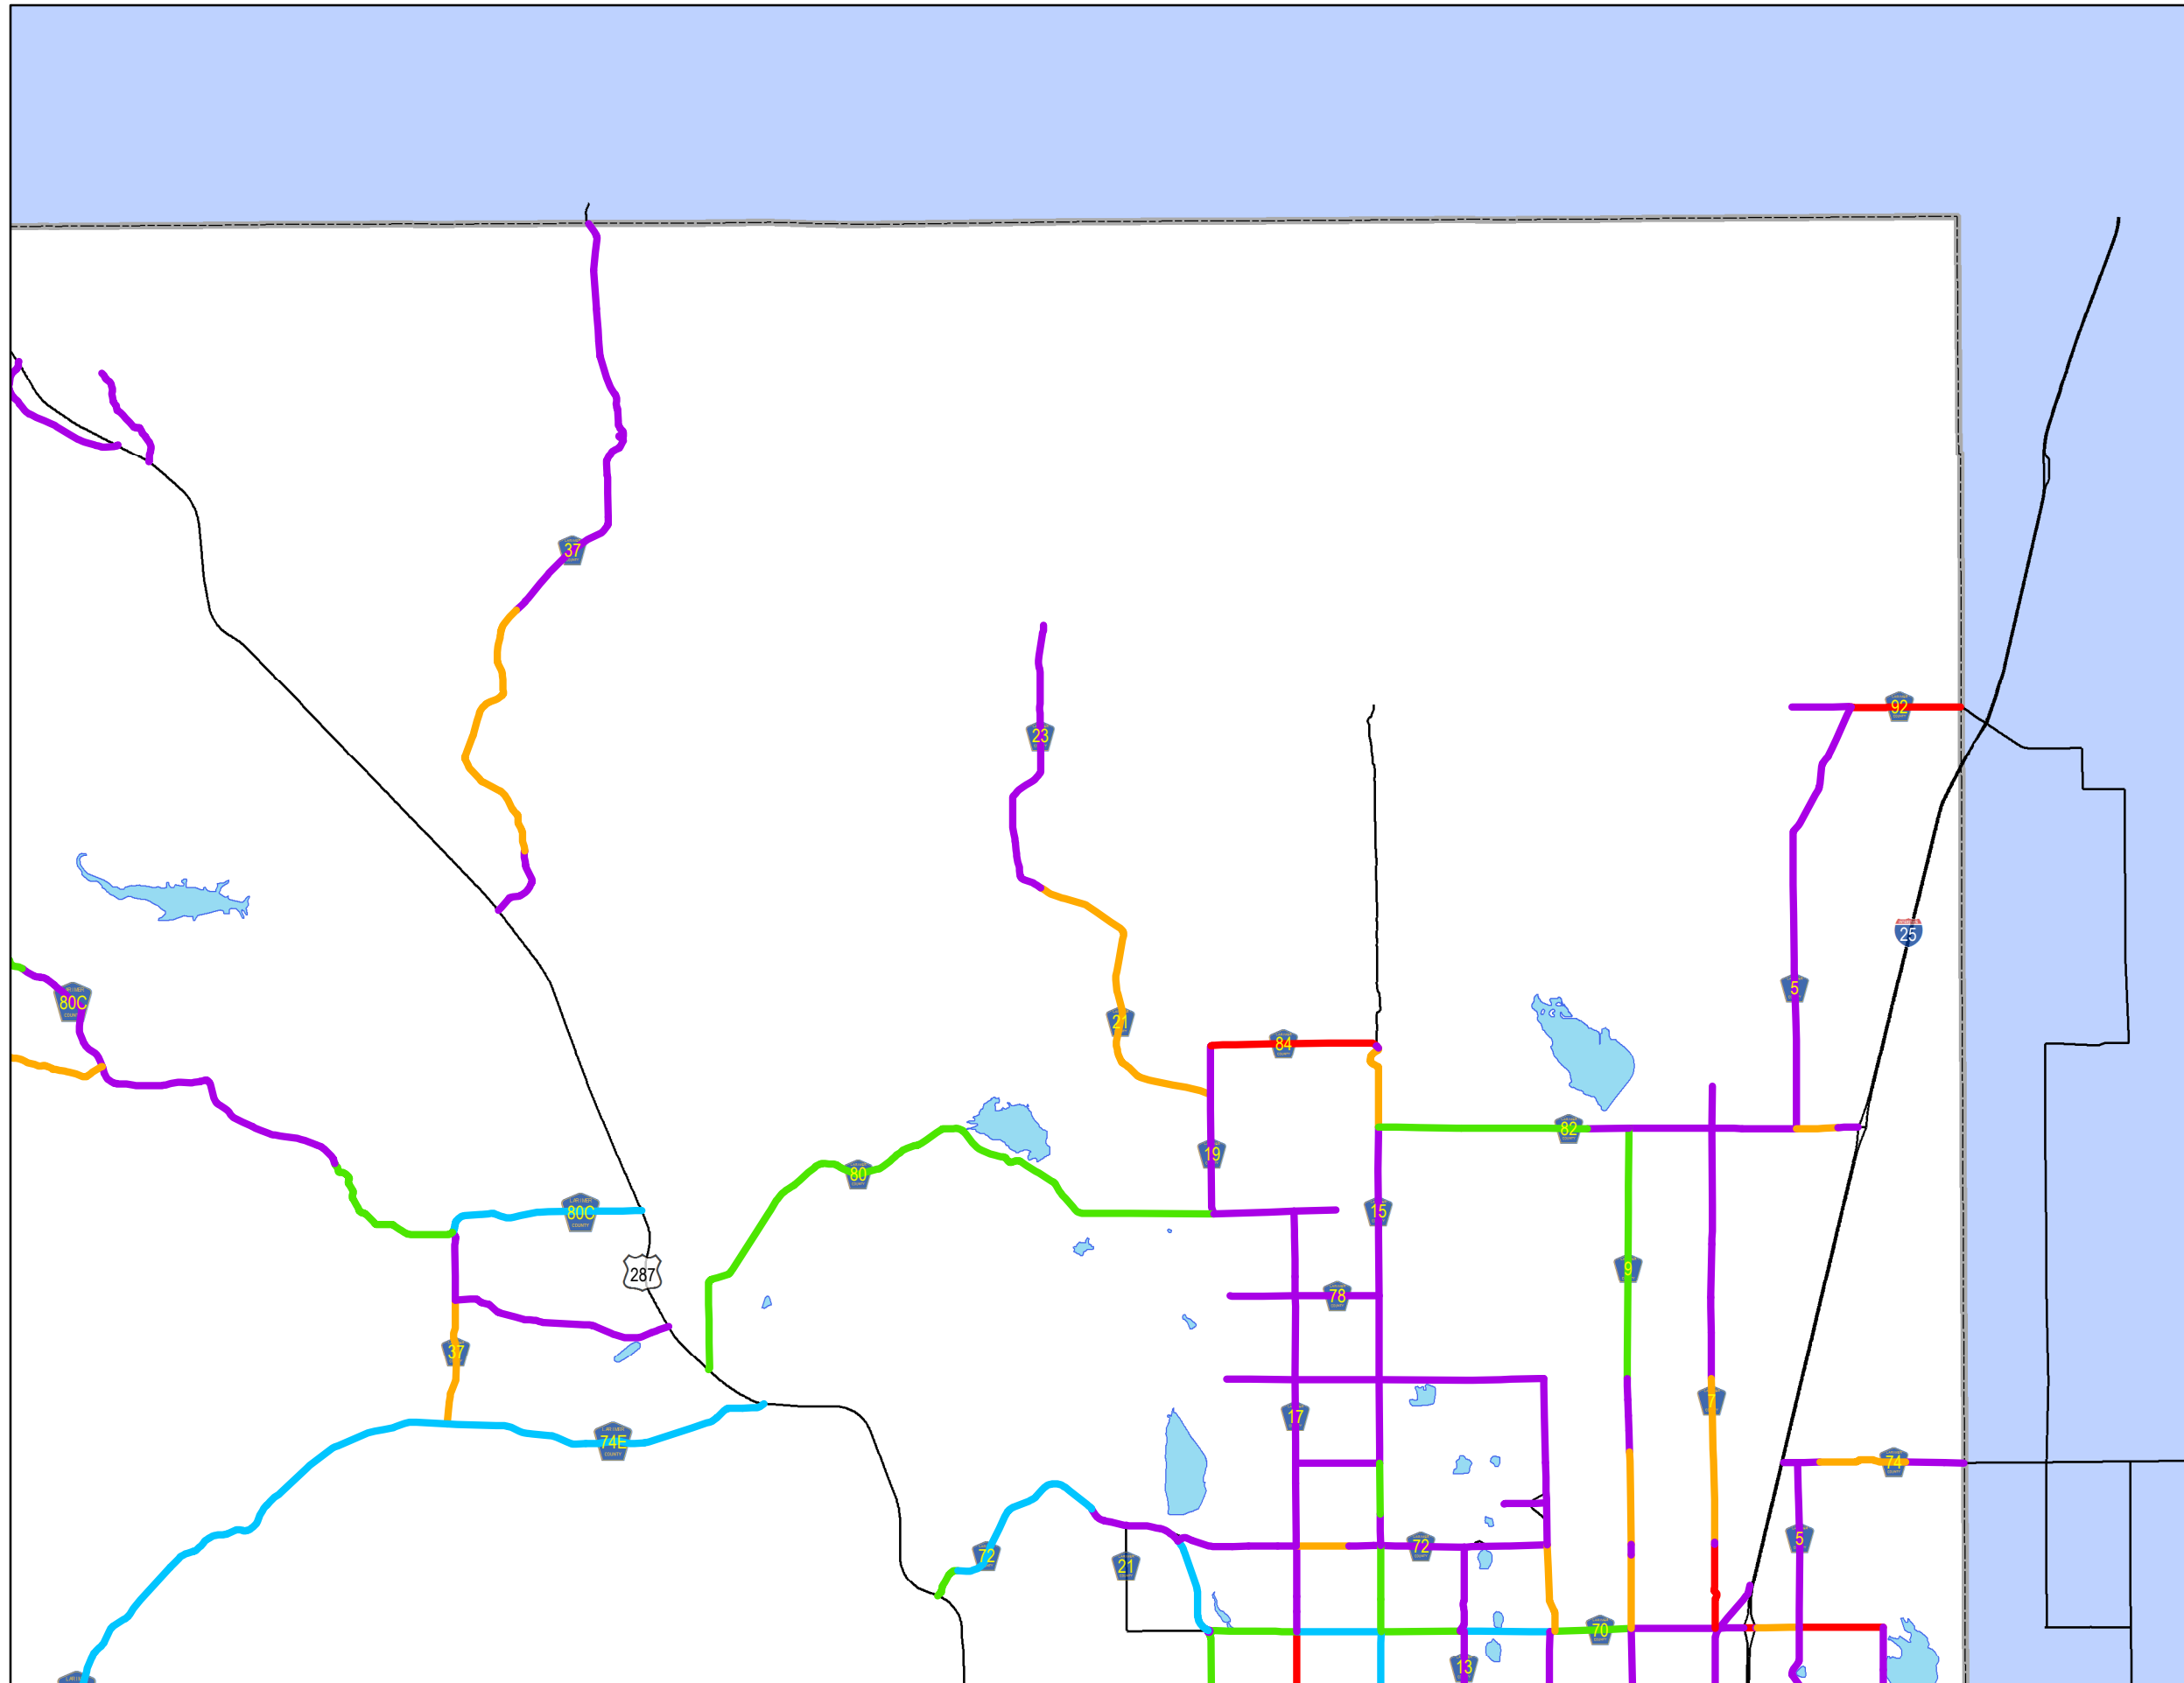

Safety Grade

Legend

A	Major Roads
B	Lakes
C	City Limits
D	
F	

0 0.5 1 2 3 4 Miles