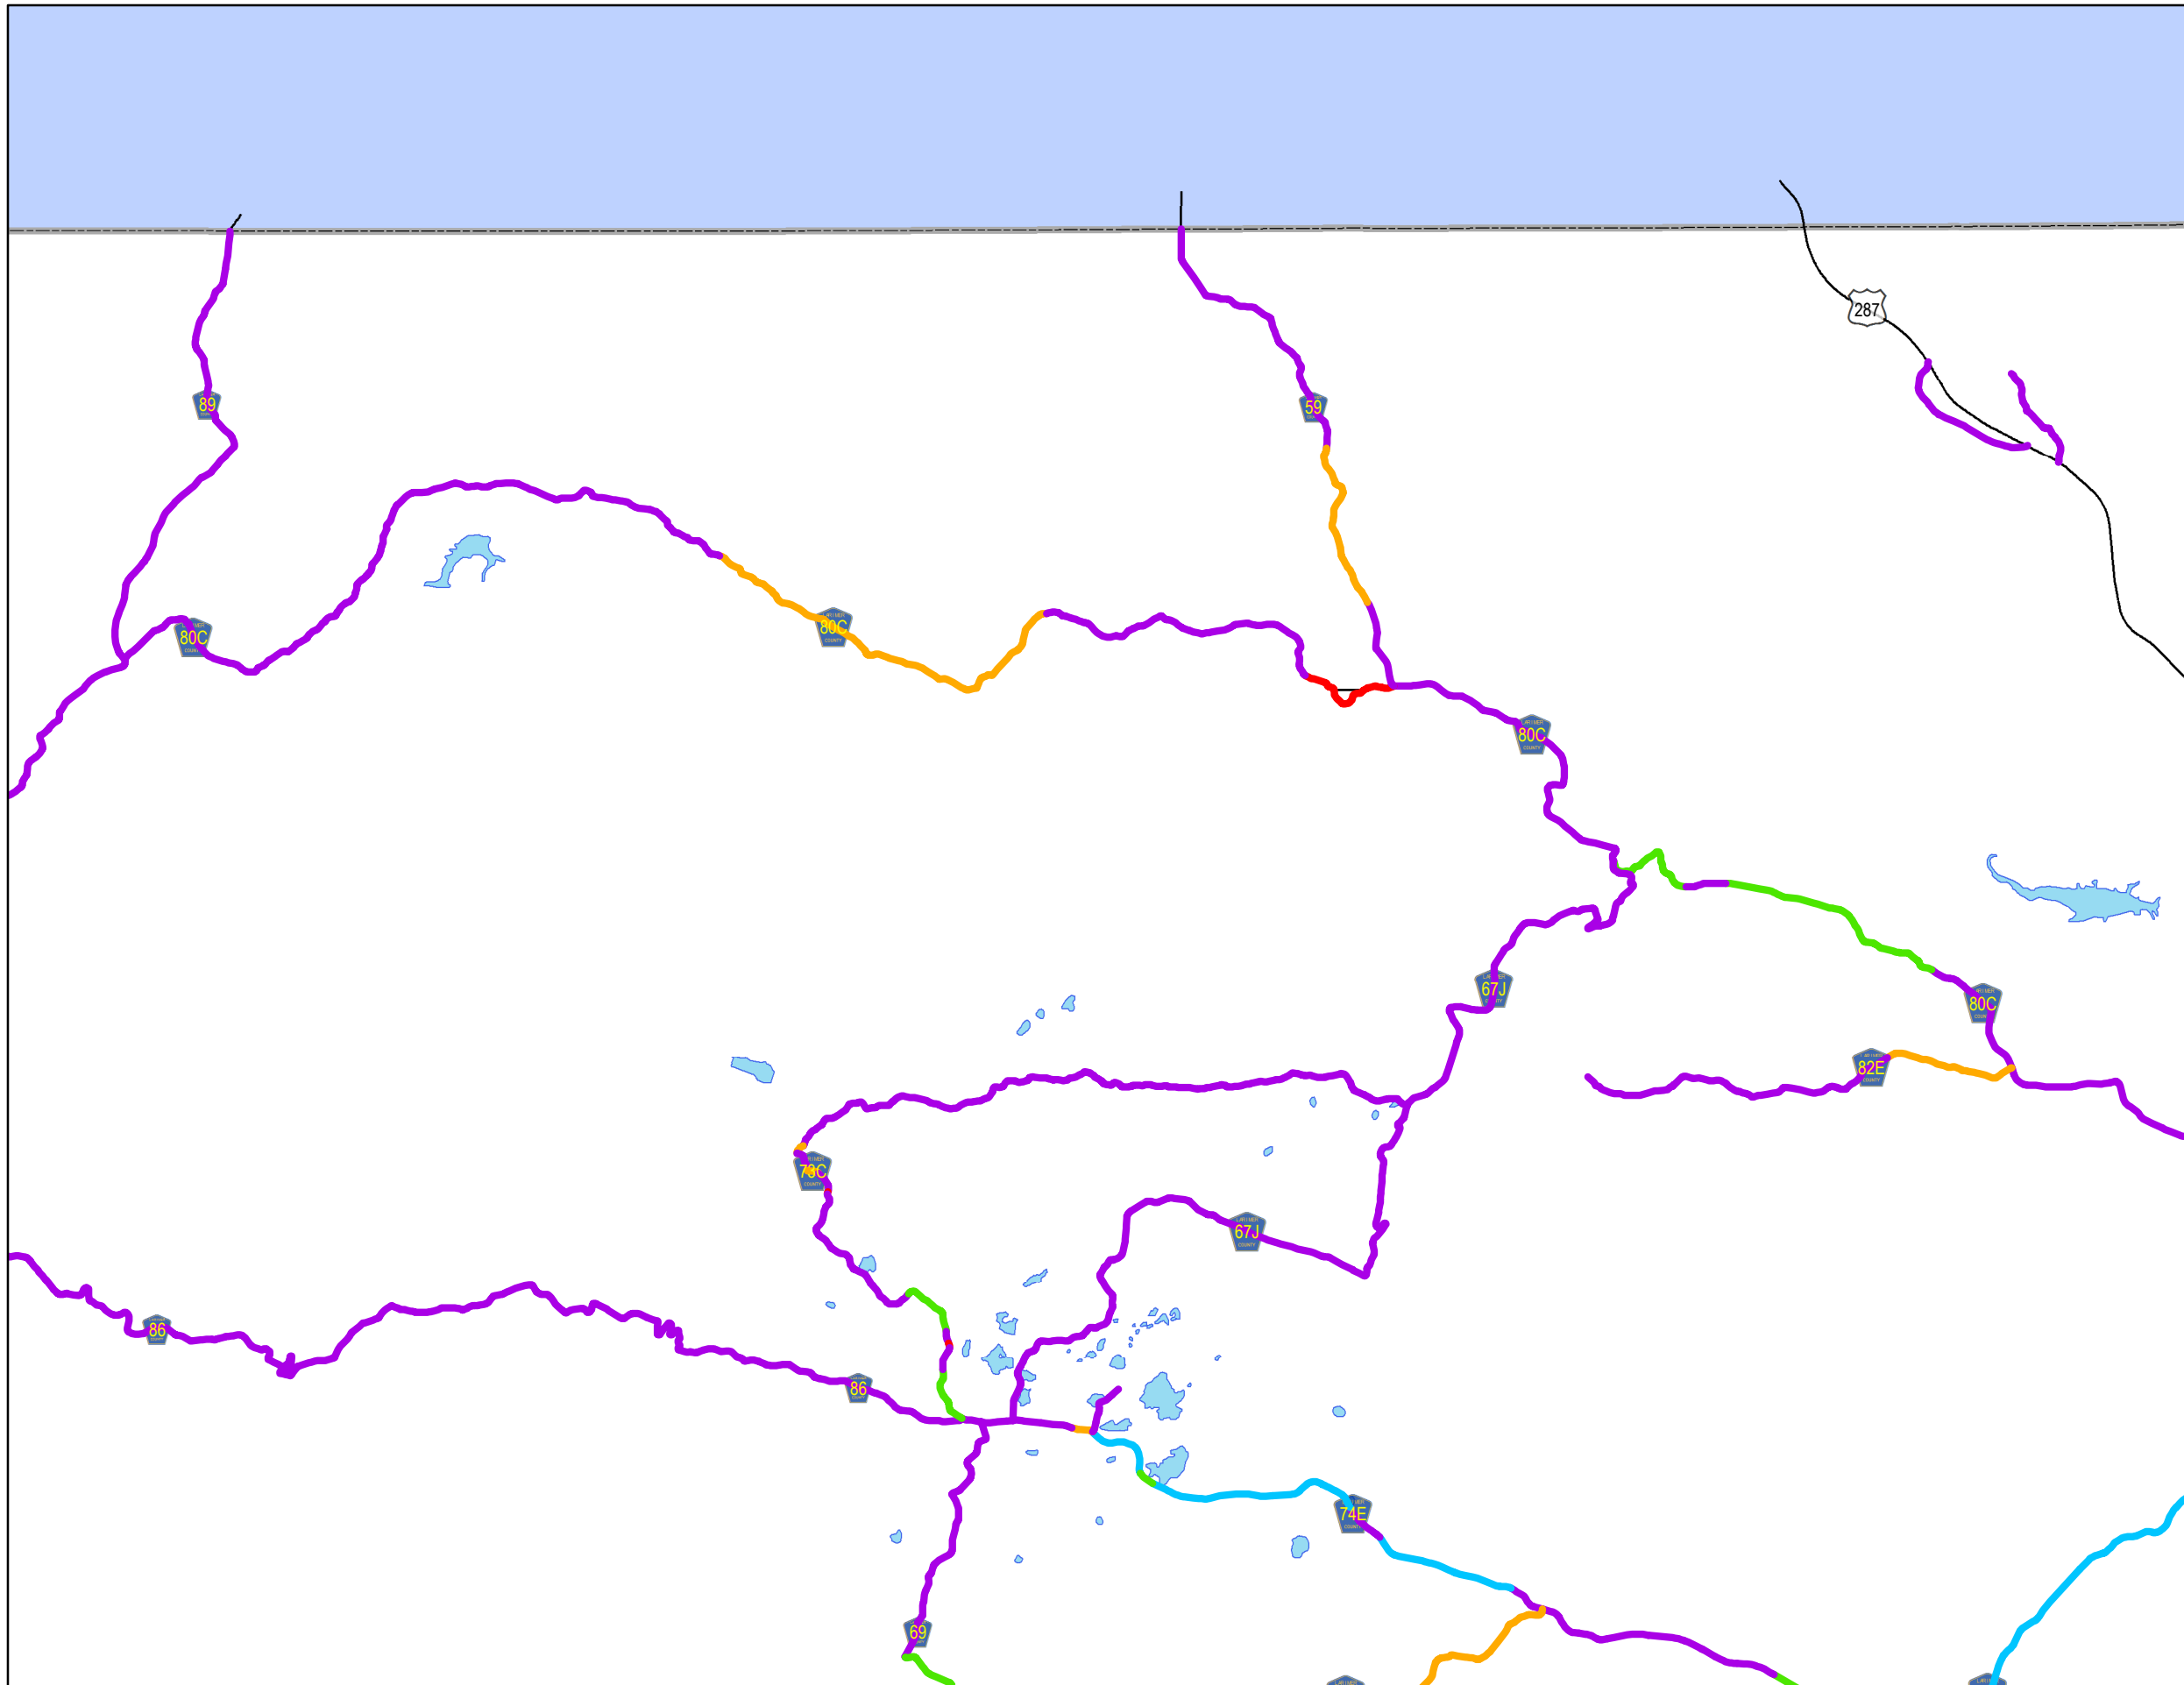

Safety Grade

Legend

A	Major Roads
B	Lakes
C	City Limits
D	
F	

0 0.5 1 2 3 4 Miles