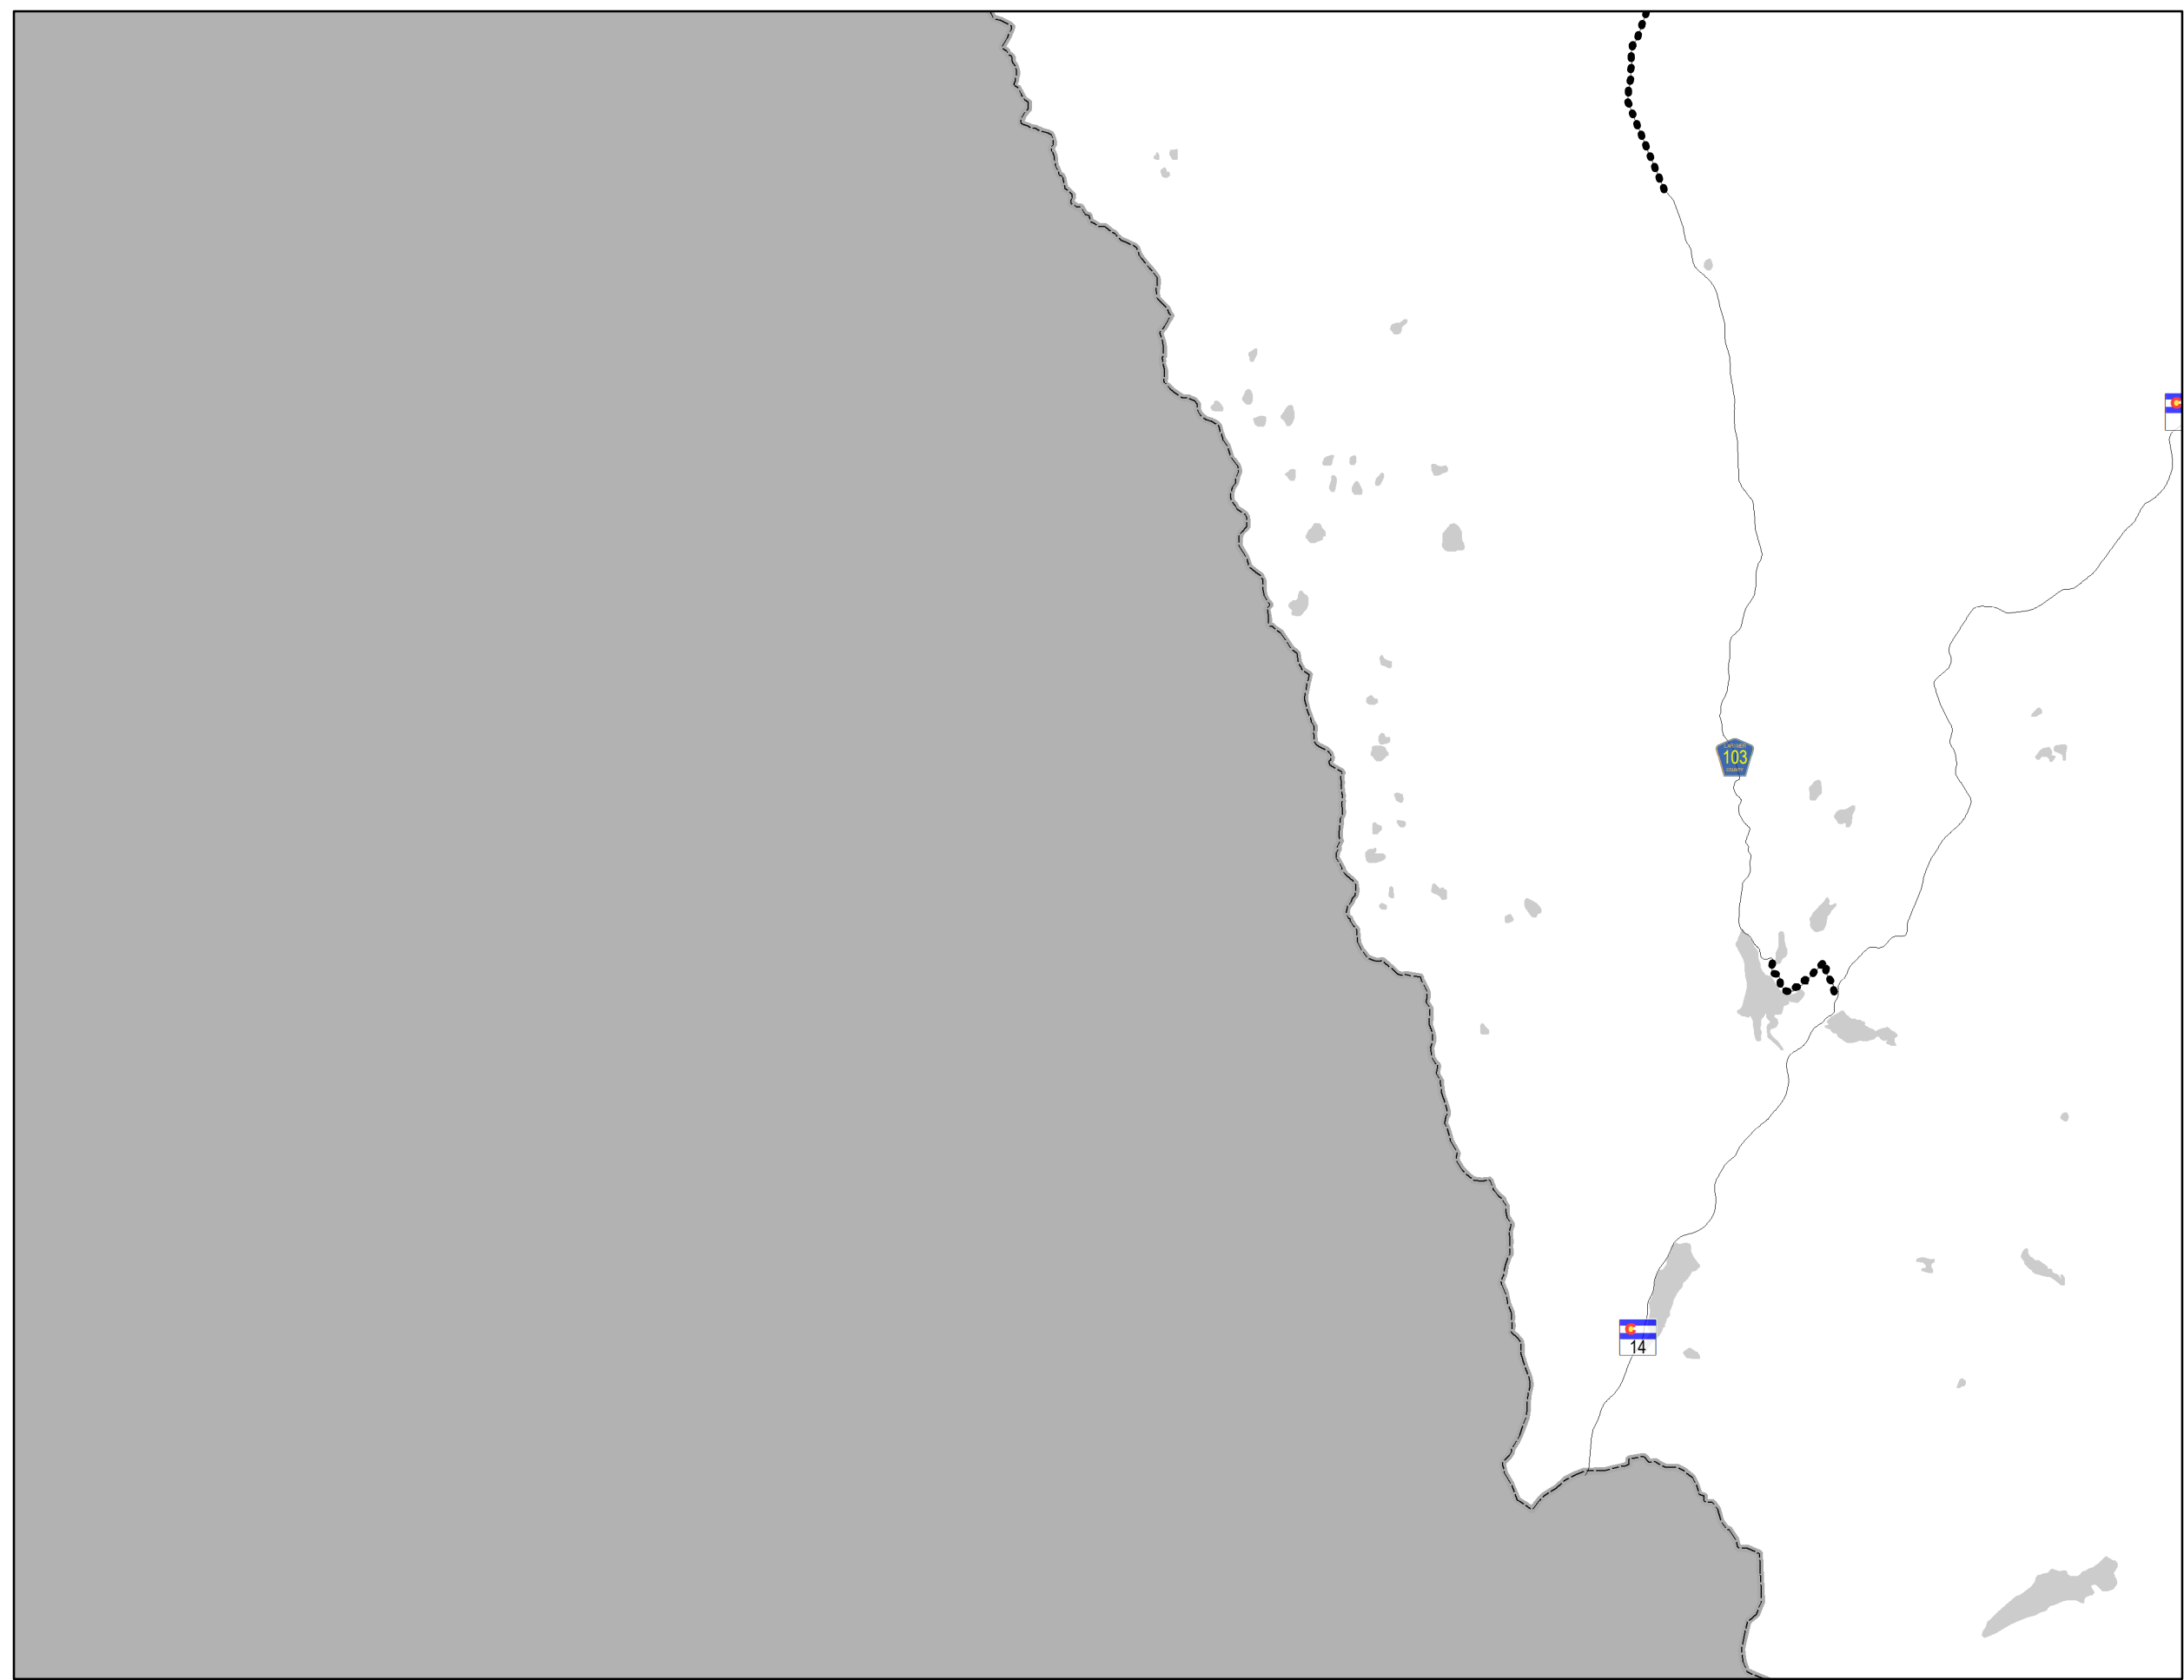

B1

Safety Grade

Legend

A	Major Roads
B	Lakes
C	City Limits
D	
F