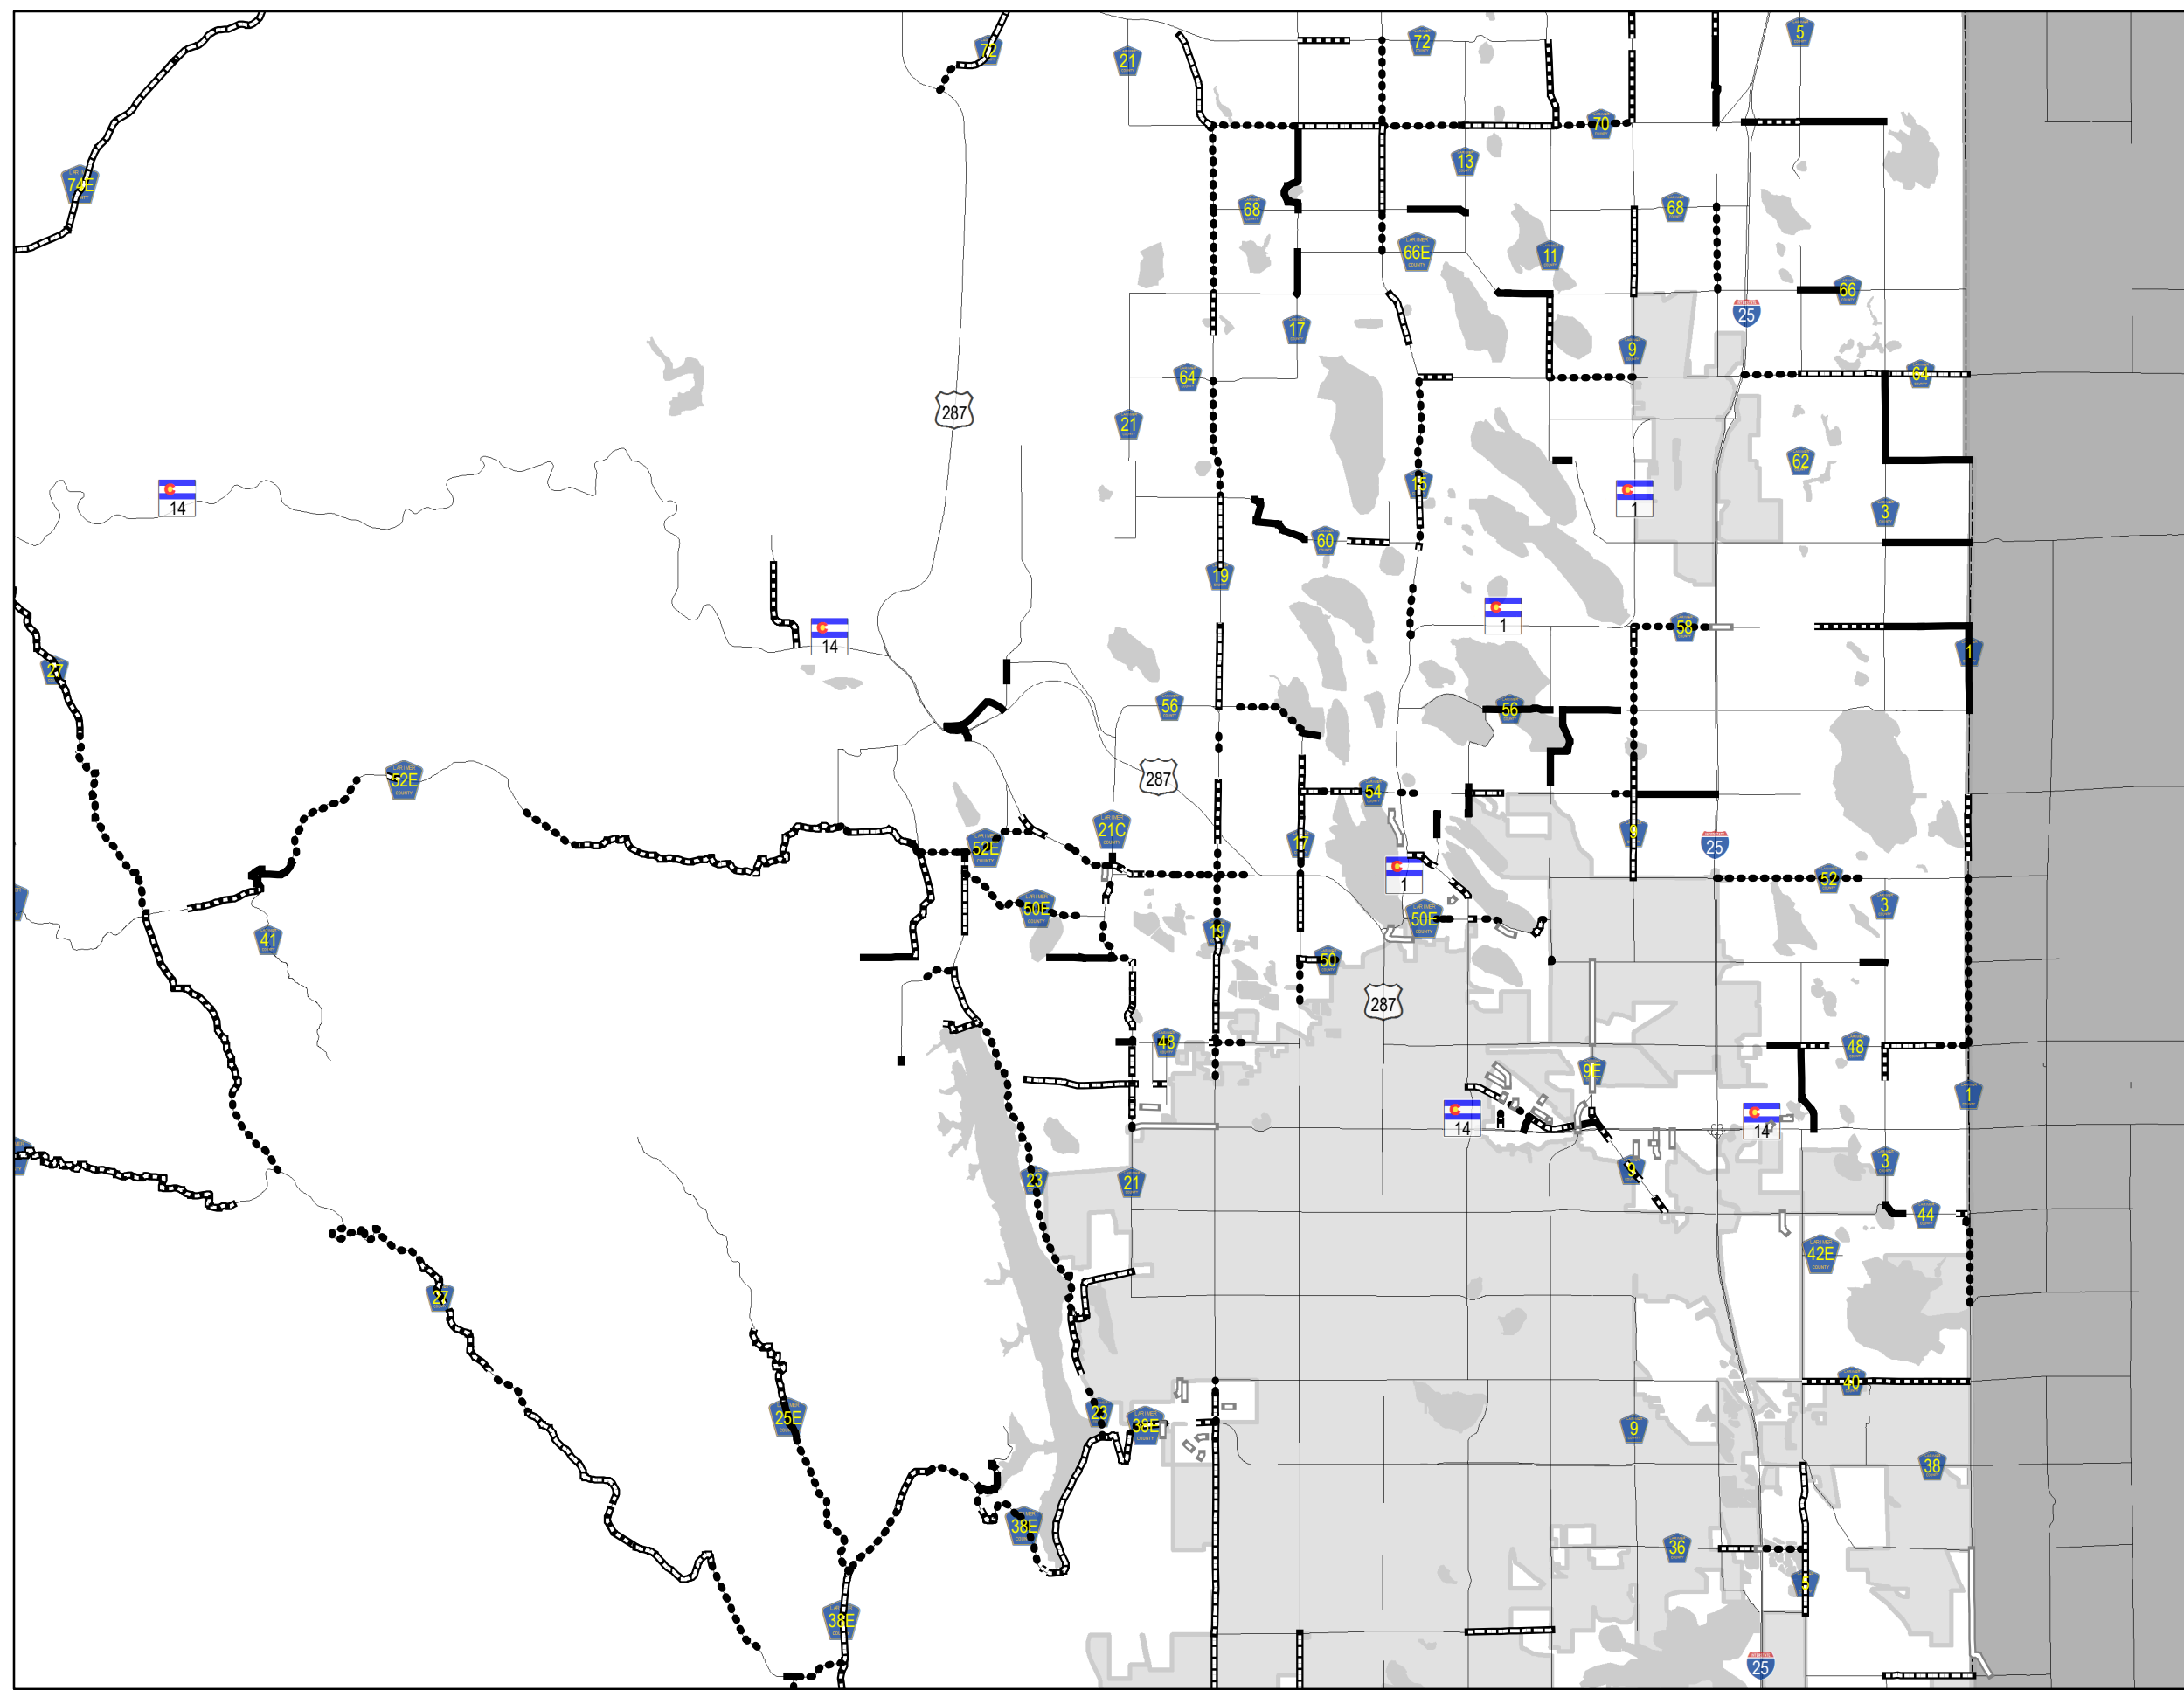

Safety Grade

Legend

	Major Roads
	A
	B
	C
	D
	F
	Lakes
	City Limits