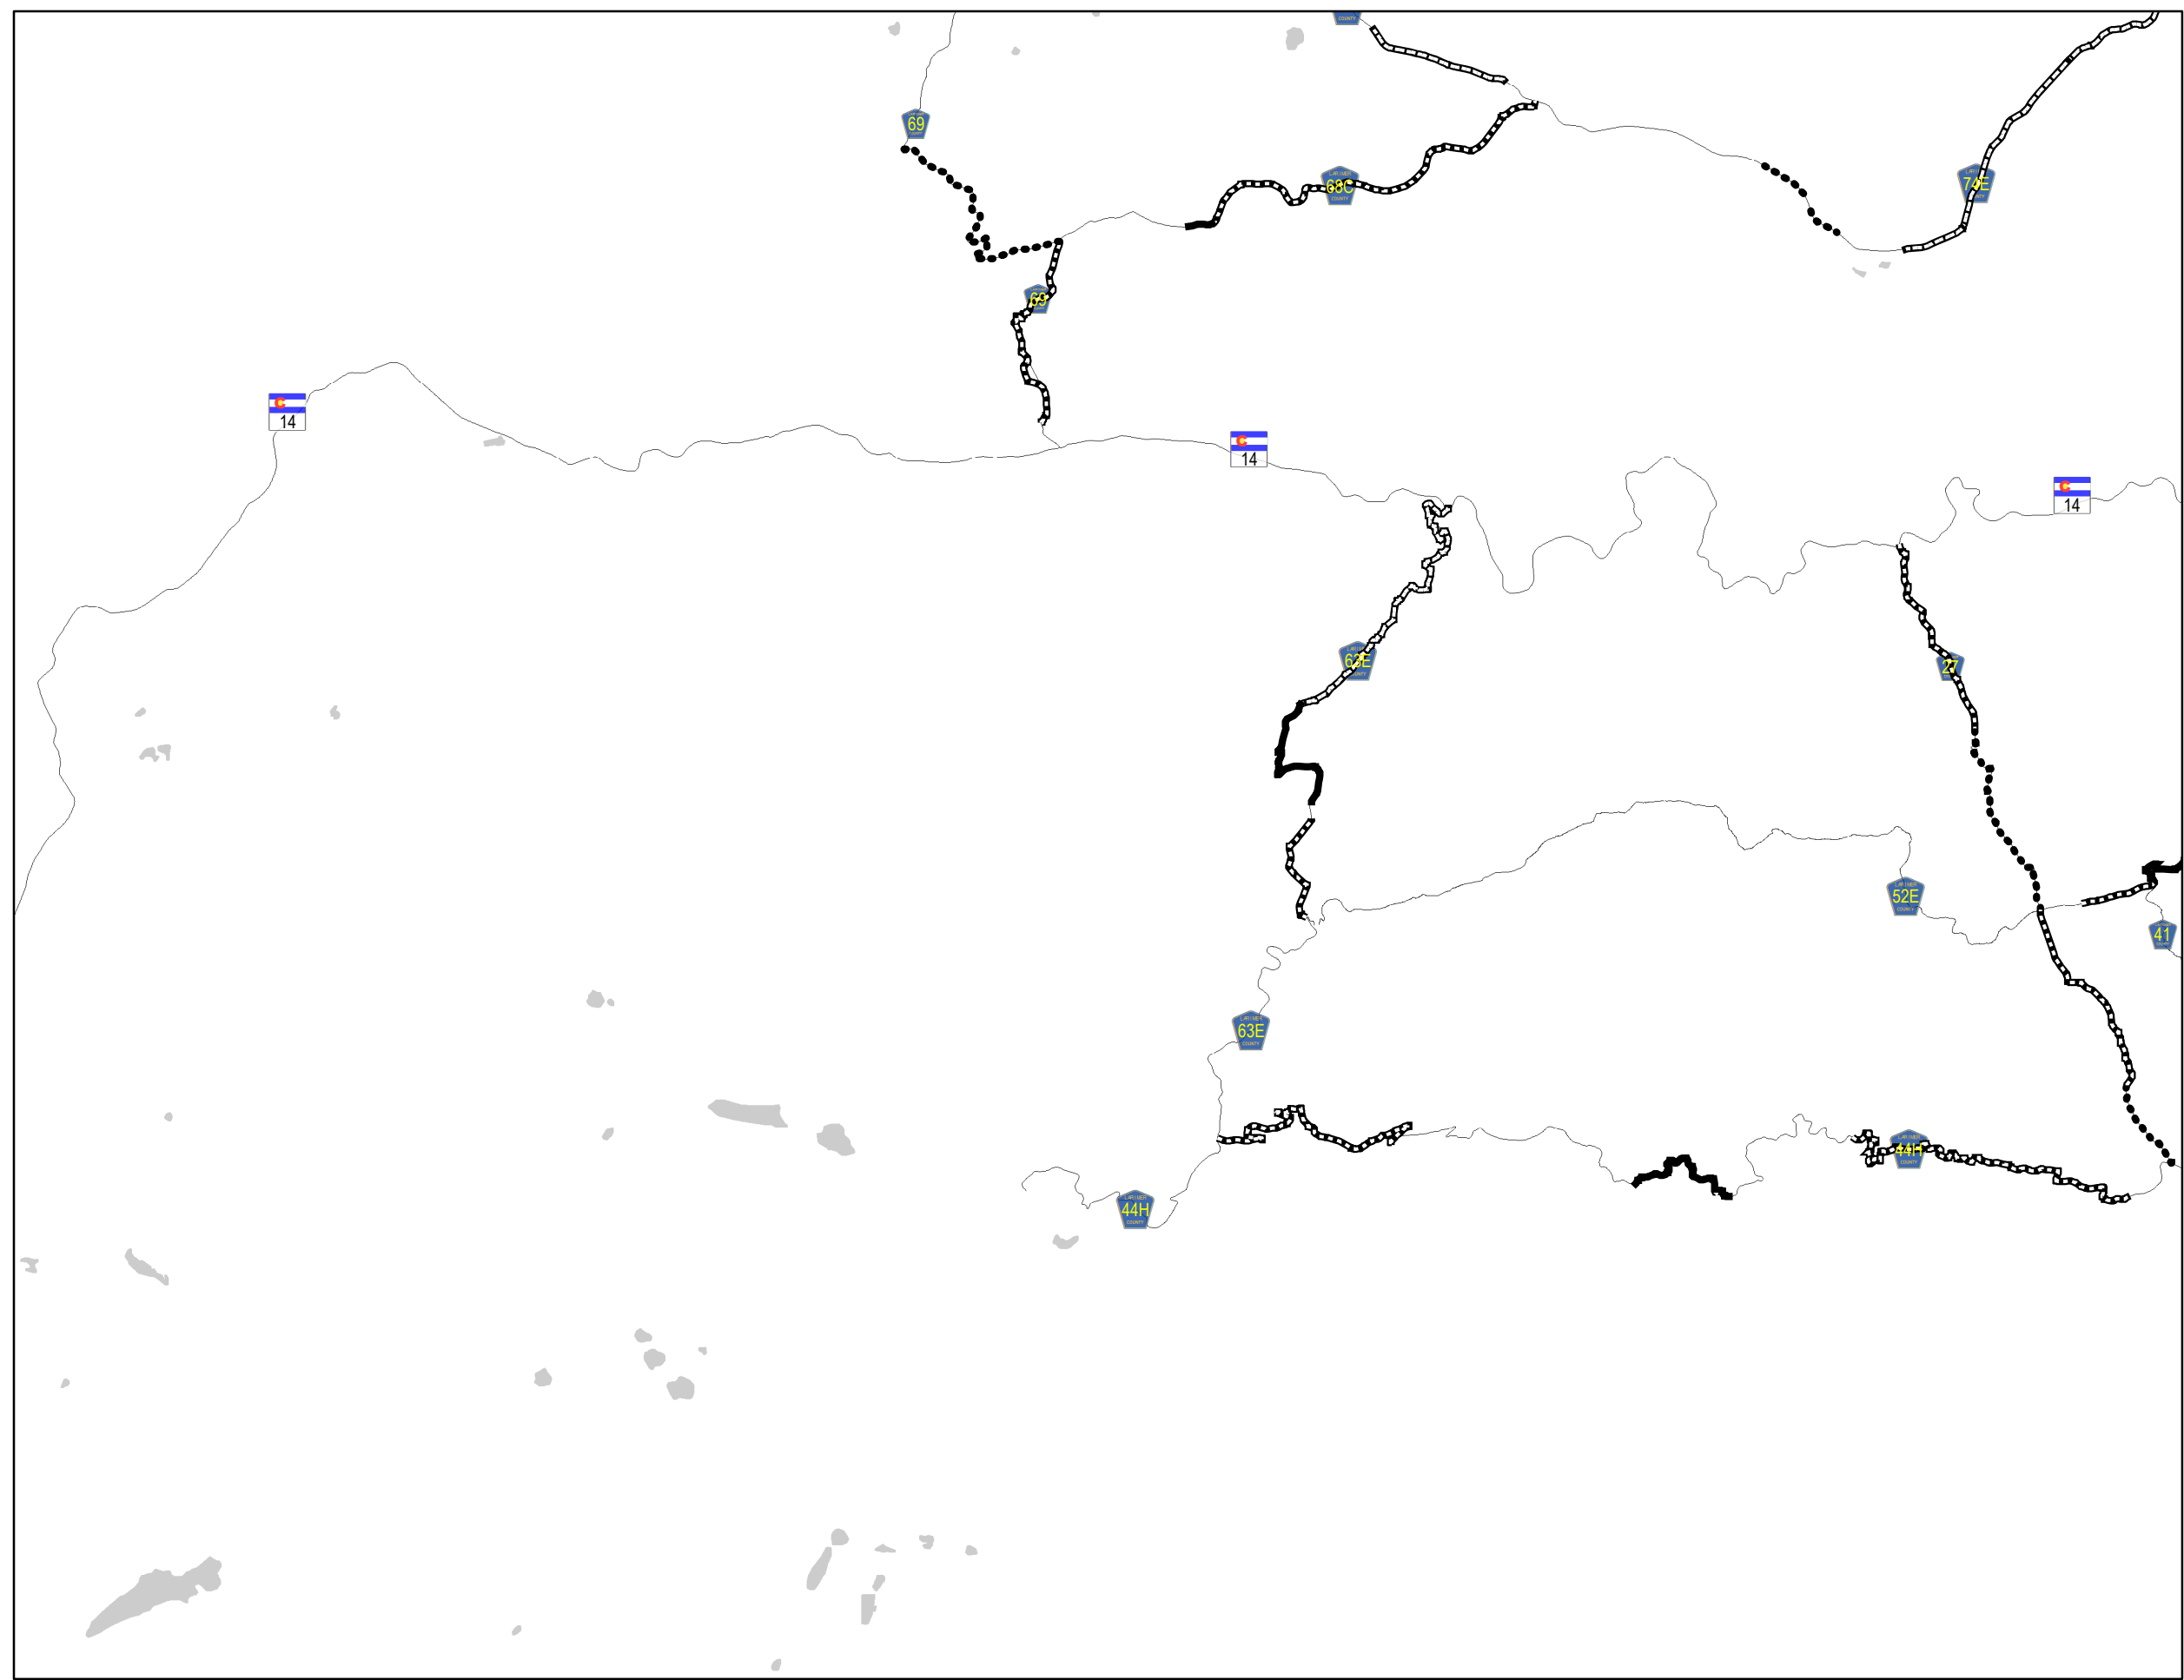

Safety Grade

Legend

Safety Grade A	Major Roads
Safety Grade B	Lakes
Safety Grade C	City Limits
Safety Grade D	
Safety Grade F