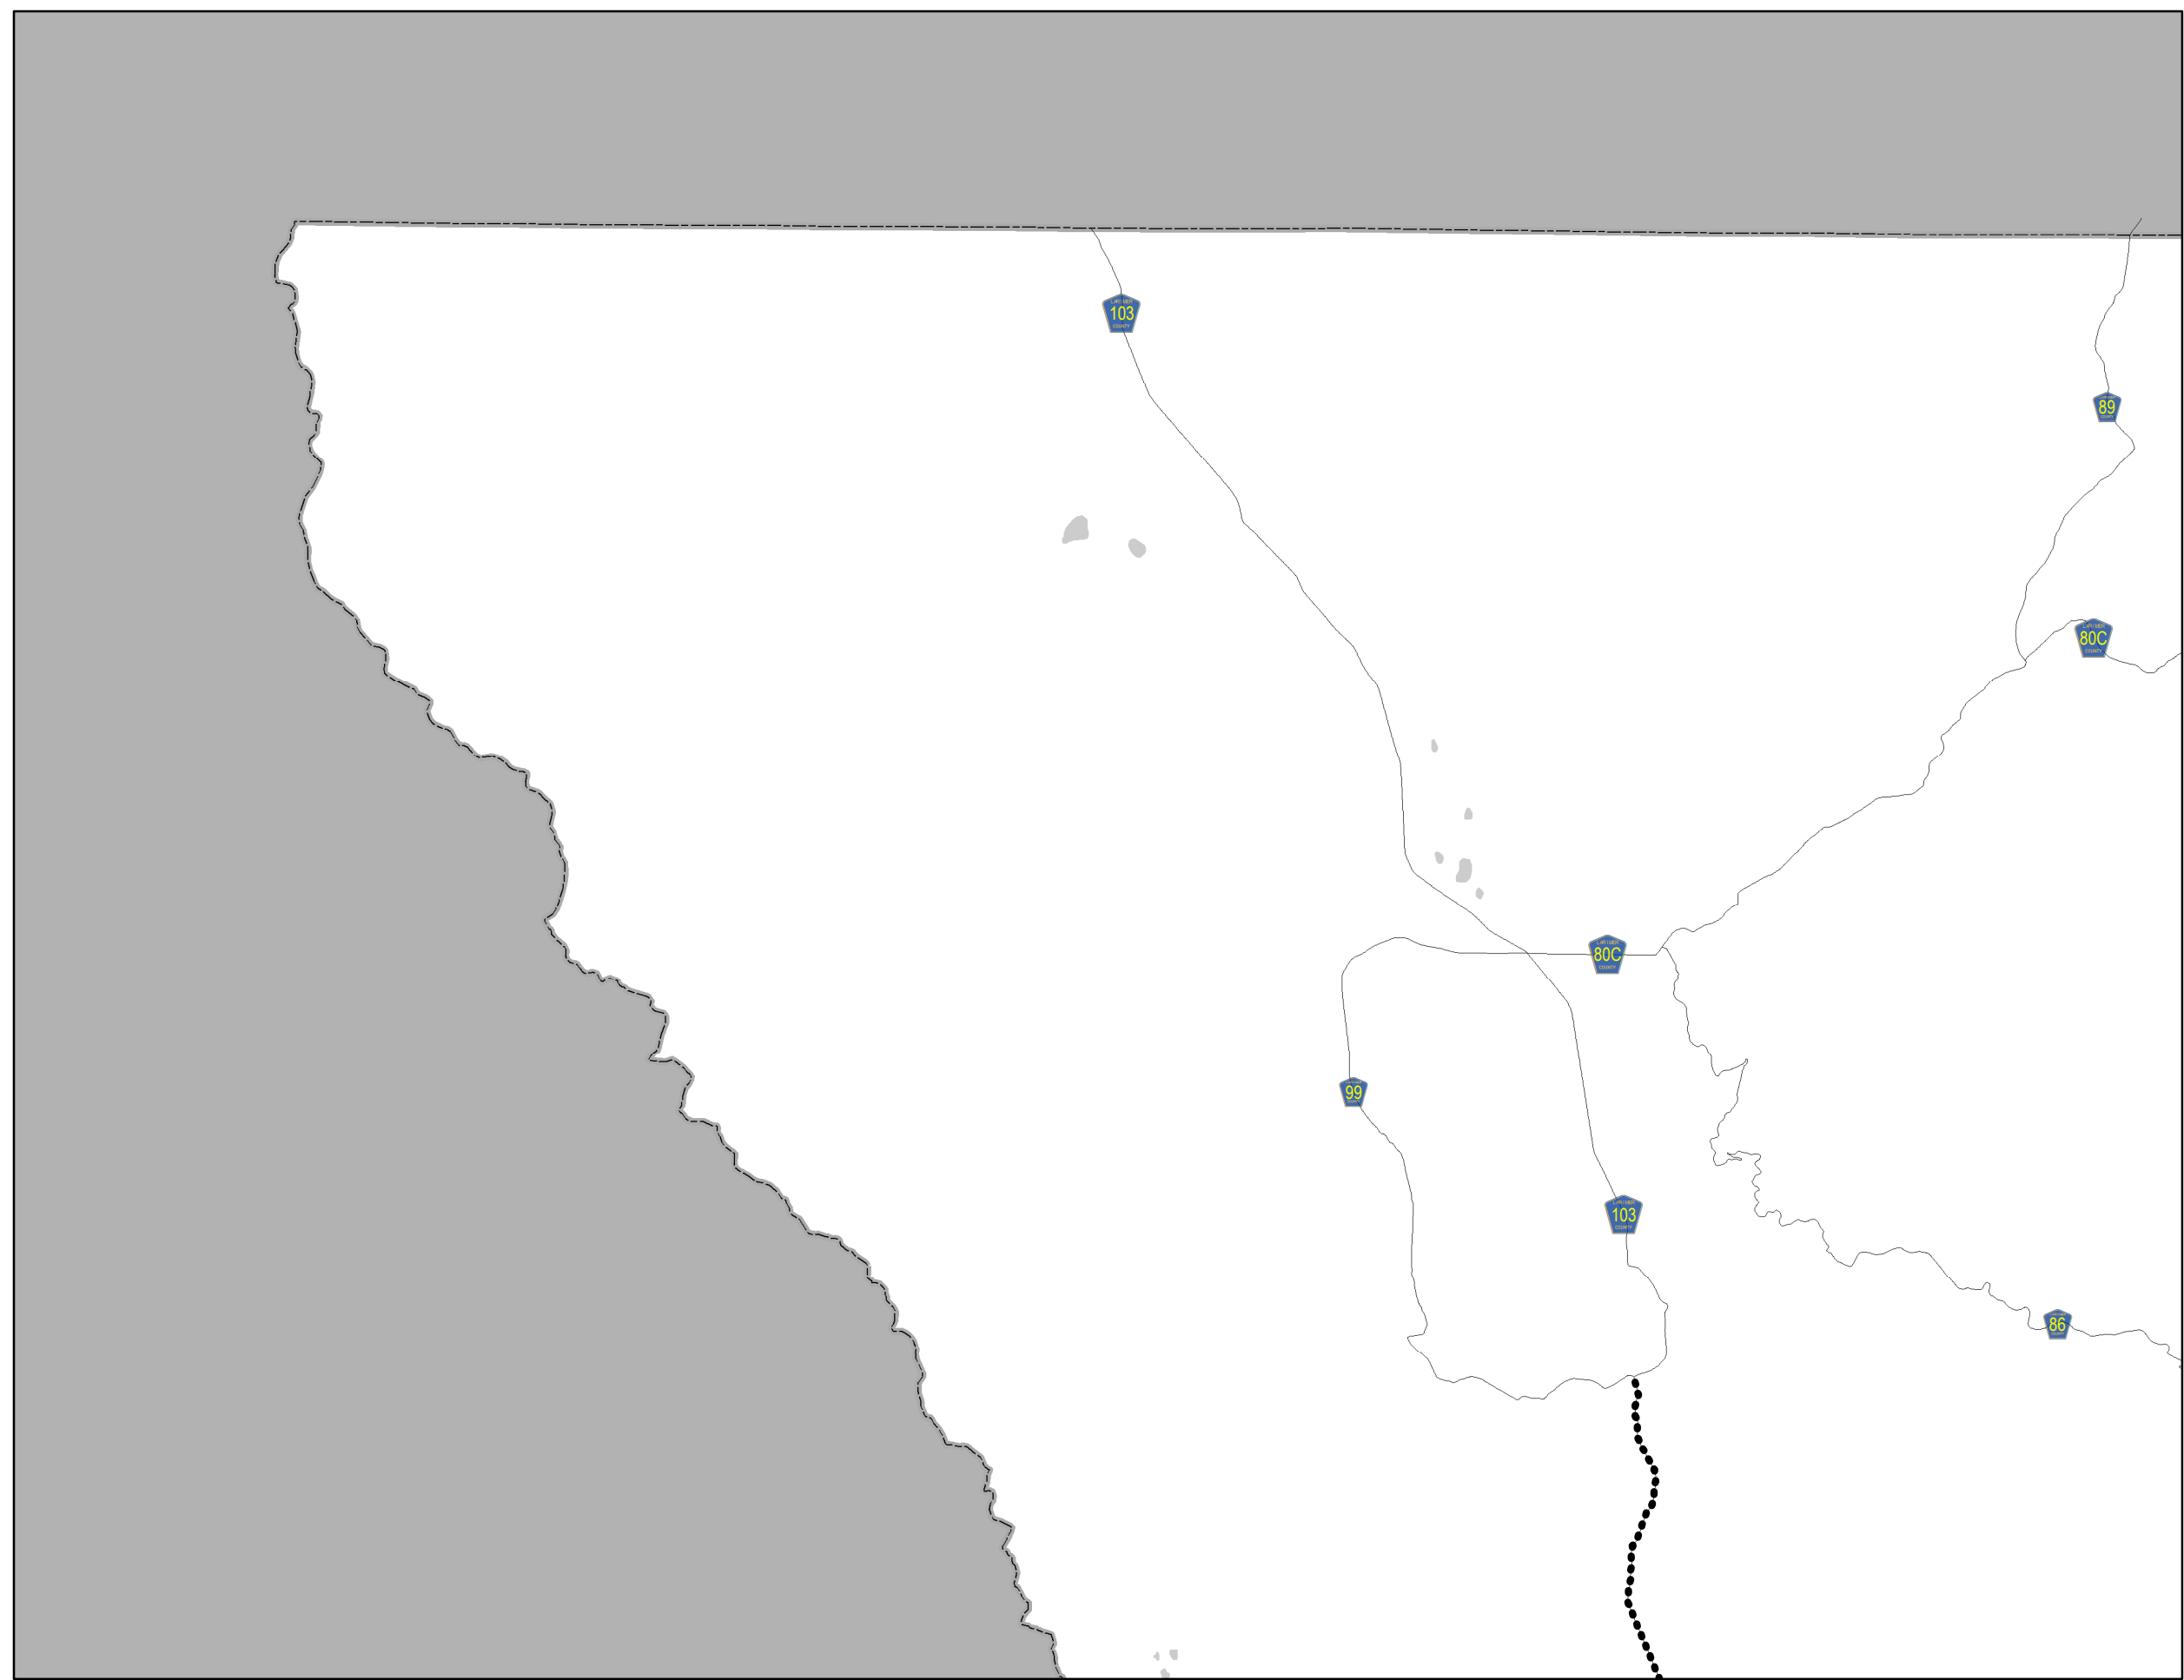

Safety Grade

Legend

Safety Grade A	Major Roads
Safety Grade B	Lakes
Safety Grade C	City Limits
Safety Grade D	
Safety Grade F	

All data and information supplied is for informational purposes only. User expressly acknowledges and agrees that the use of such information is at the sole risk of User. The information provided by Larimer County is without warranty, express or implied, with respect to the accuracy of the data and information contained herein. Under no circumstances shall Larimer County be liable for actual, incidental, special or consequential damages that result from the use of the information by the User, its agents or assigns. Created: Feb 2, 2017