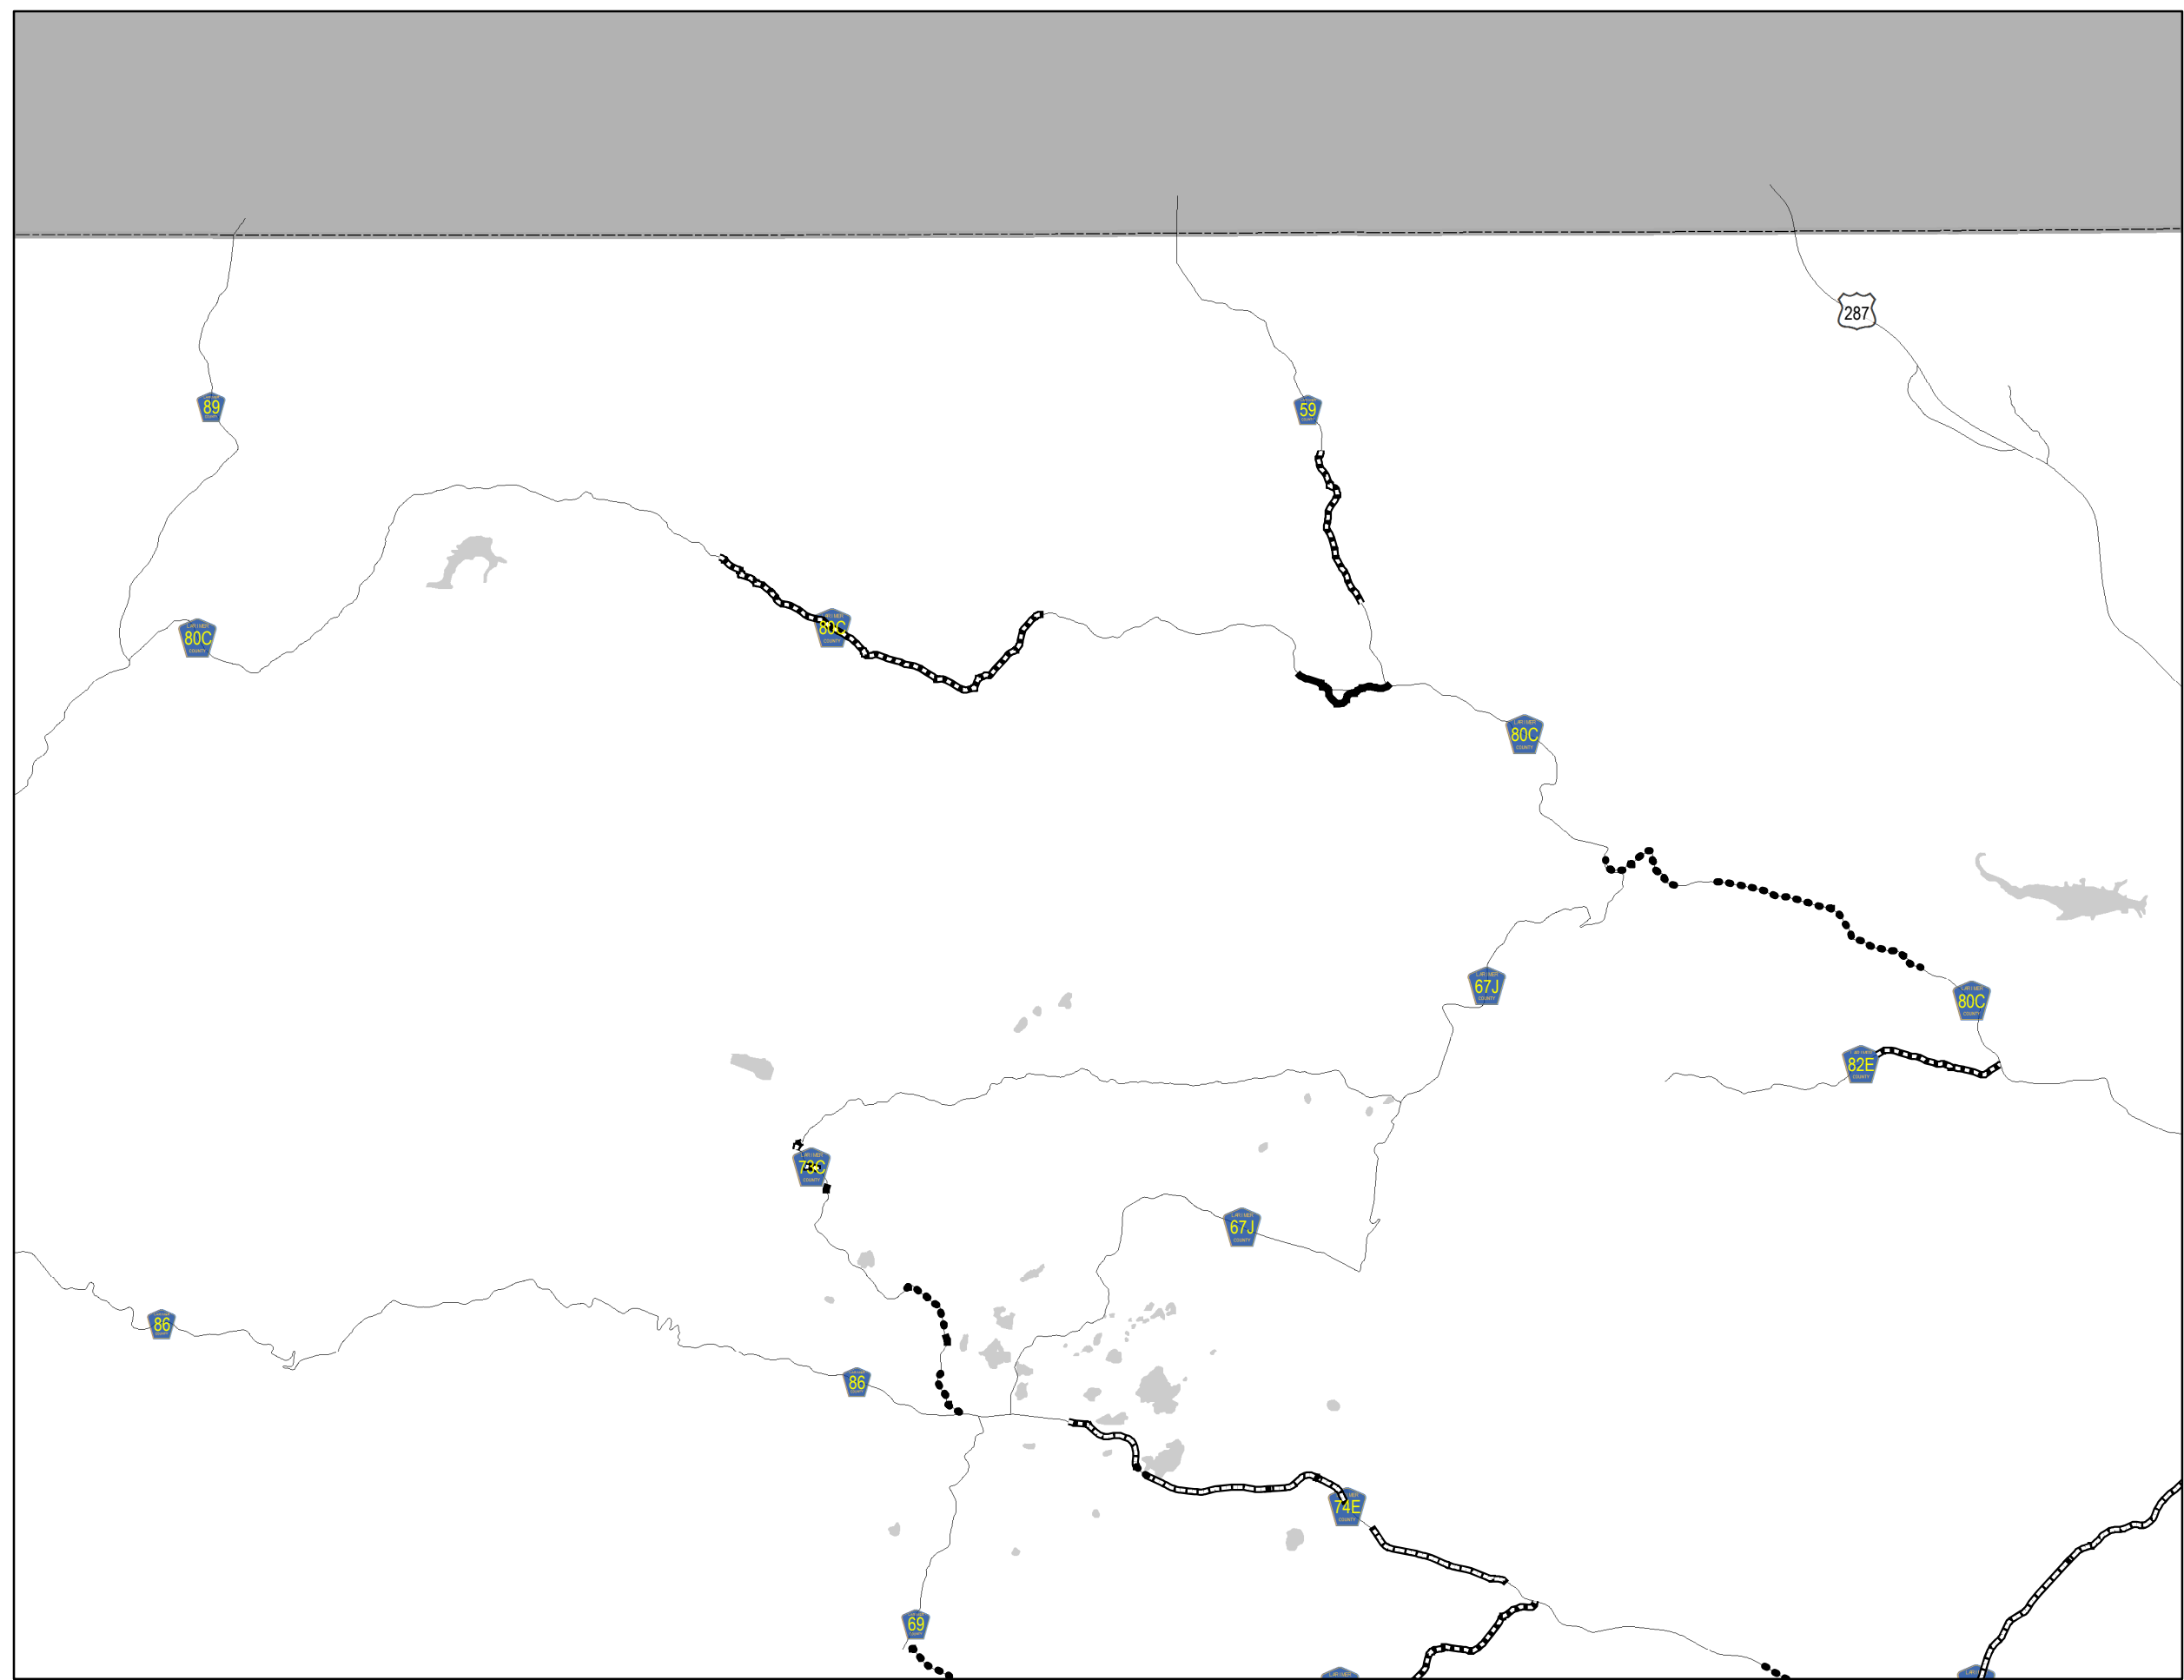

Safety Grade

Legend

Safety Grade A	Major Roads
Safety Grade B	Lakes
Safety Grade C	City Limits
Safety Grade D	
Safety Grade F	

All data and information supplied is for informational purposes only. User expressly acknowledges and agrees that the use of such information is at the sole risk of User. The information provided by Larimer County is without warranty, express or implied, with respect to the accuracy of the data and information contained herein. Under no circumstances shall Larimer County be liable for actual, incidental, special or consequential damages that result from the use of the information by the User, its agents or assigns. Created: Feb 2, 2017