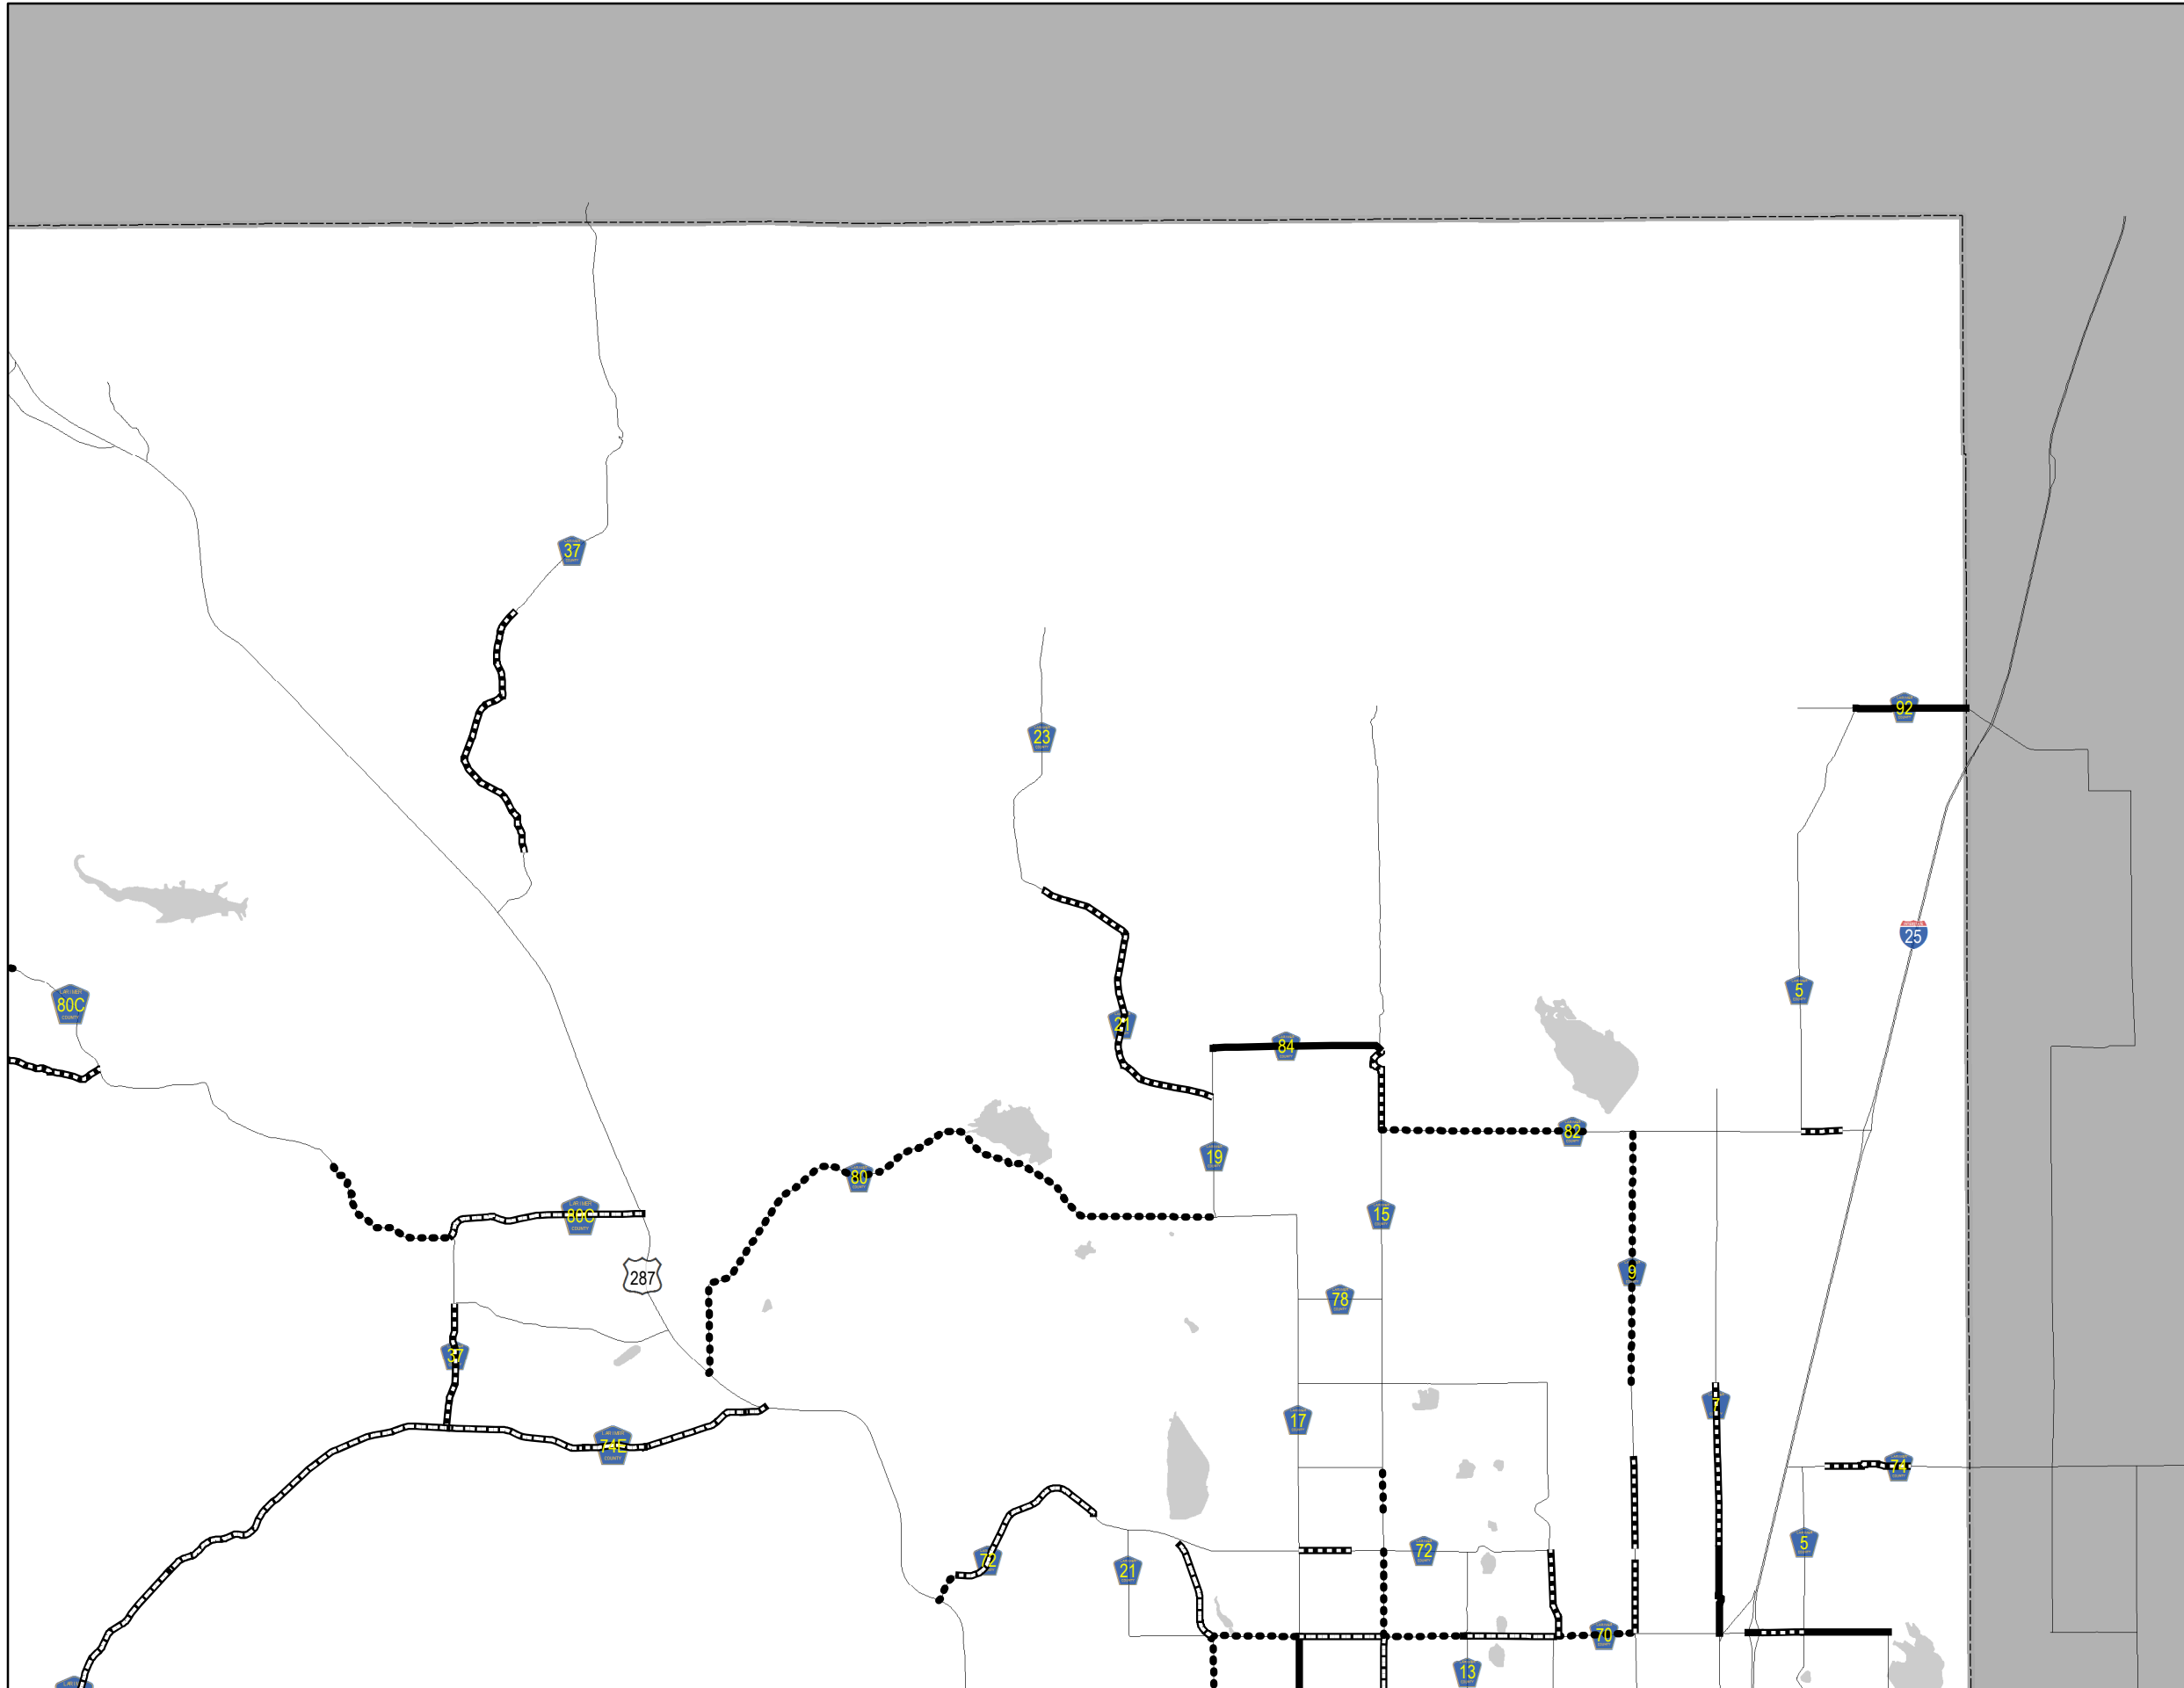

Safety Grade

Legend

Safety Grade A	Major Roads
Safety Grade B	Lakes
Safety Grade C	City Limits
Safety Grade D	
Safety Grade F	

All data and information supplied is for informational purposes only. User expressly acknowledges and agrees that the use of such information is at the sole risk of User. The information provided by Larimer County is without warranty, express or implied, with respect to the accuracy of the data and information contained herein. Under no circumstances shall Larimer County be liable for actual, incidental, special or consequential damages that result from the use of the information by the User, its agents or assigns. Created: Feb 2, 2017

Safety Grade

Legend

Safety Grade A	Major Roads
Safety Grade B	Lakes
Safety Grade C	City Limits
Safety Grade D	
Safety Grade F	

0.4 0.75 1.9 2.85 3.8 Miles

All data and information supplied is for informational purposes only. User expressly acknowledges and agrees that the use of such information is at the sole risk of User. The information provided by Larimer County is without warranty, express or implied, with respect to the accuracy of the data and information contained herein. Under no circumstances shall Larimer County be liable for actual, incidental, special or consequential damages that result from the use of the information by the User, its agents or assigns. Created: Feb 2, 2017