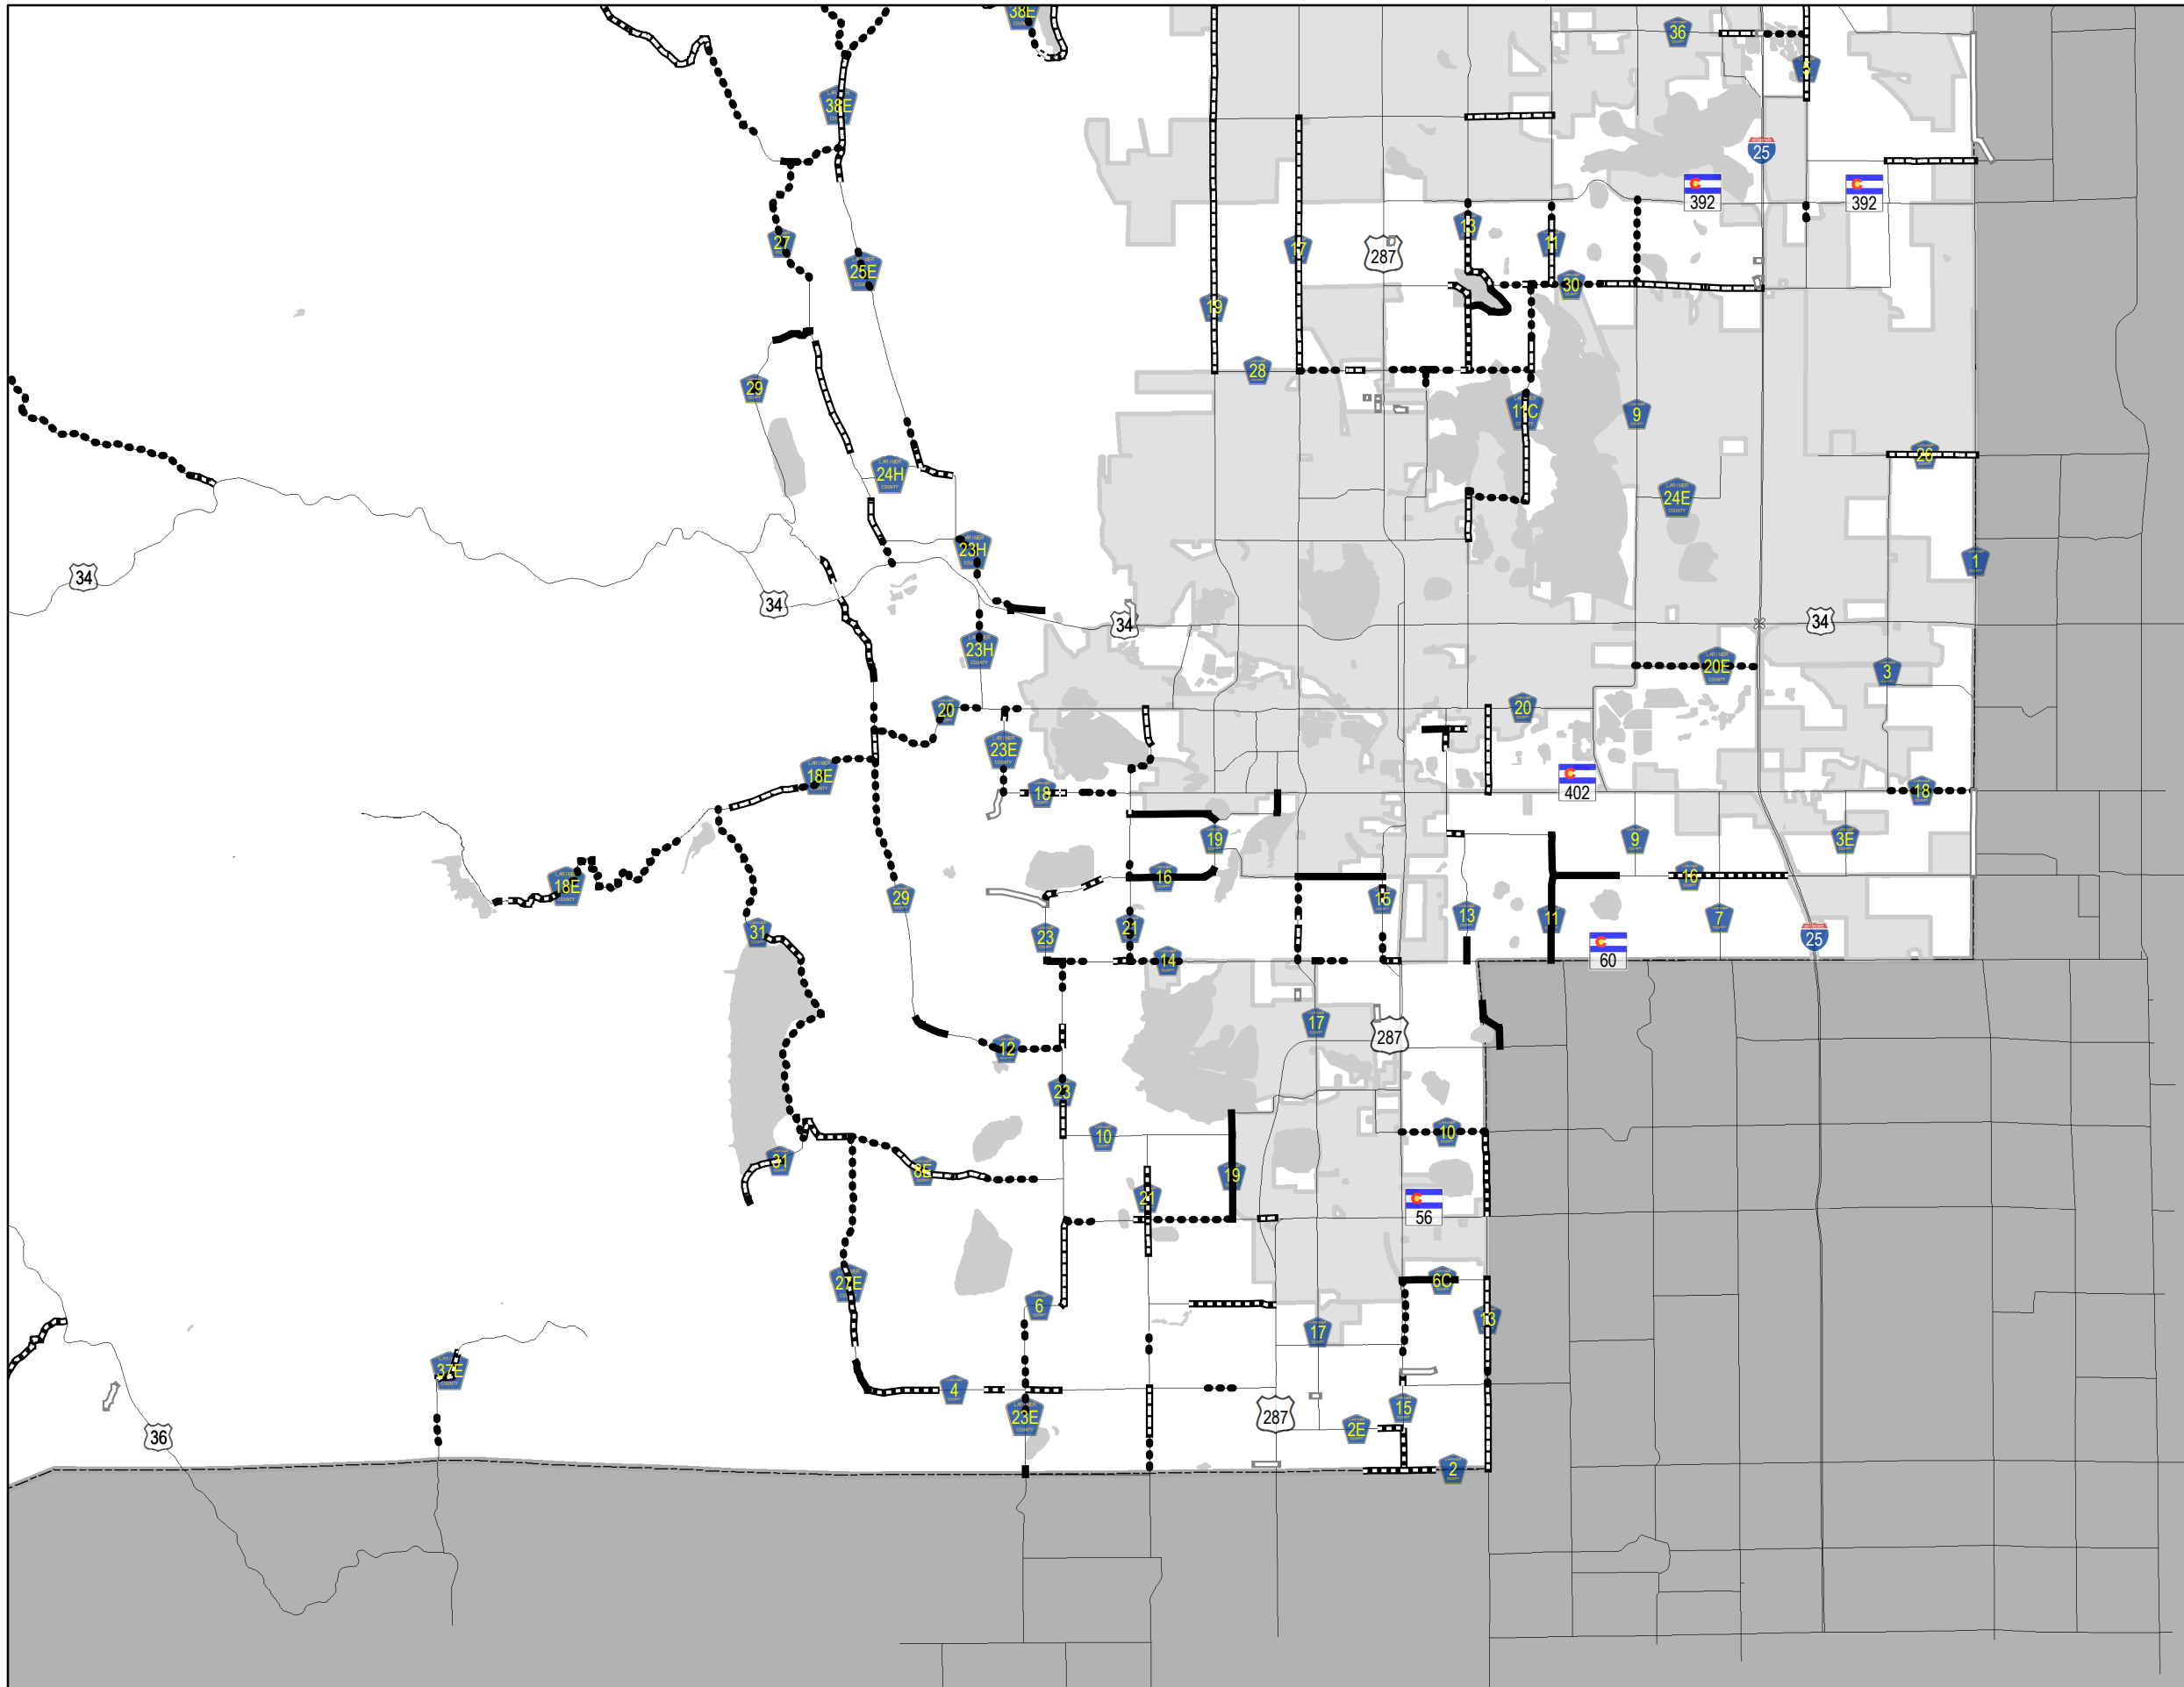

Safety Grade

Legend

	Safety Grade A		Major Roads
	Safety Grade B		Lakes
	Safety Grade C		City Limits
	Safety Grade D		
	Safety Grade F