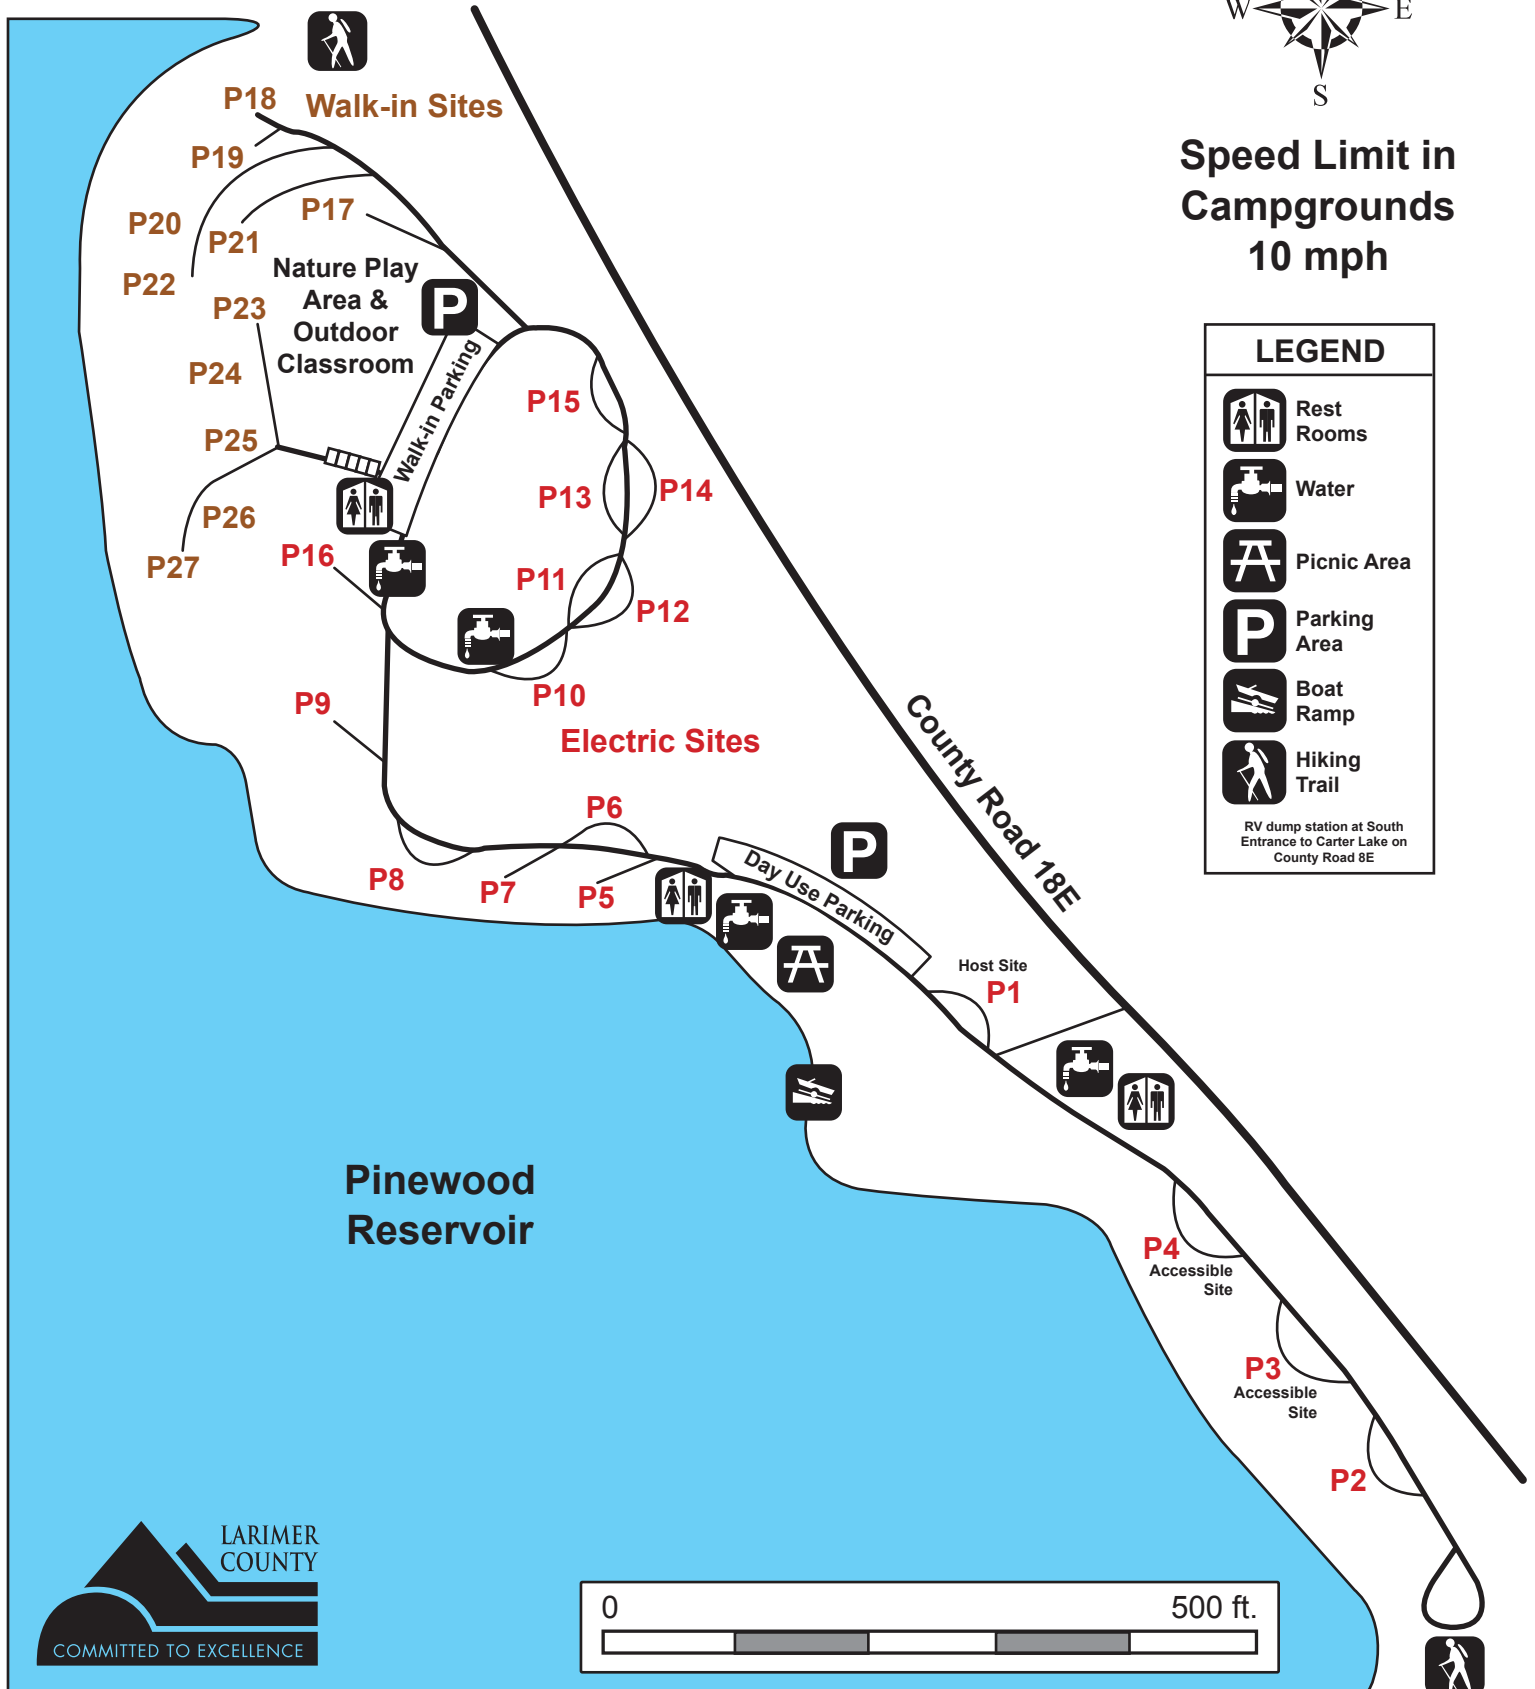

Pinewood Campground at Pinewood Reservoir

Larimer County Natural Resources

1800 S. County Road 31

Loveland, CO 80537

(970) 619-4570

www.larimer.org/naturalresources | www.larimercamping.com

Speed Limit in Campgrounds
10 mph

LEGEND	
	Rest Rooms
	Water
	Picnic Area
	Parking Area
	Boat Ramp
	Hiking Trail

RV dump station at South Entrance to Carter Lake on County Road 8E