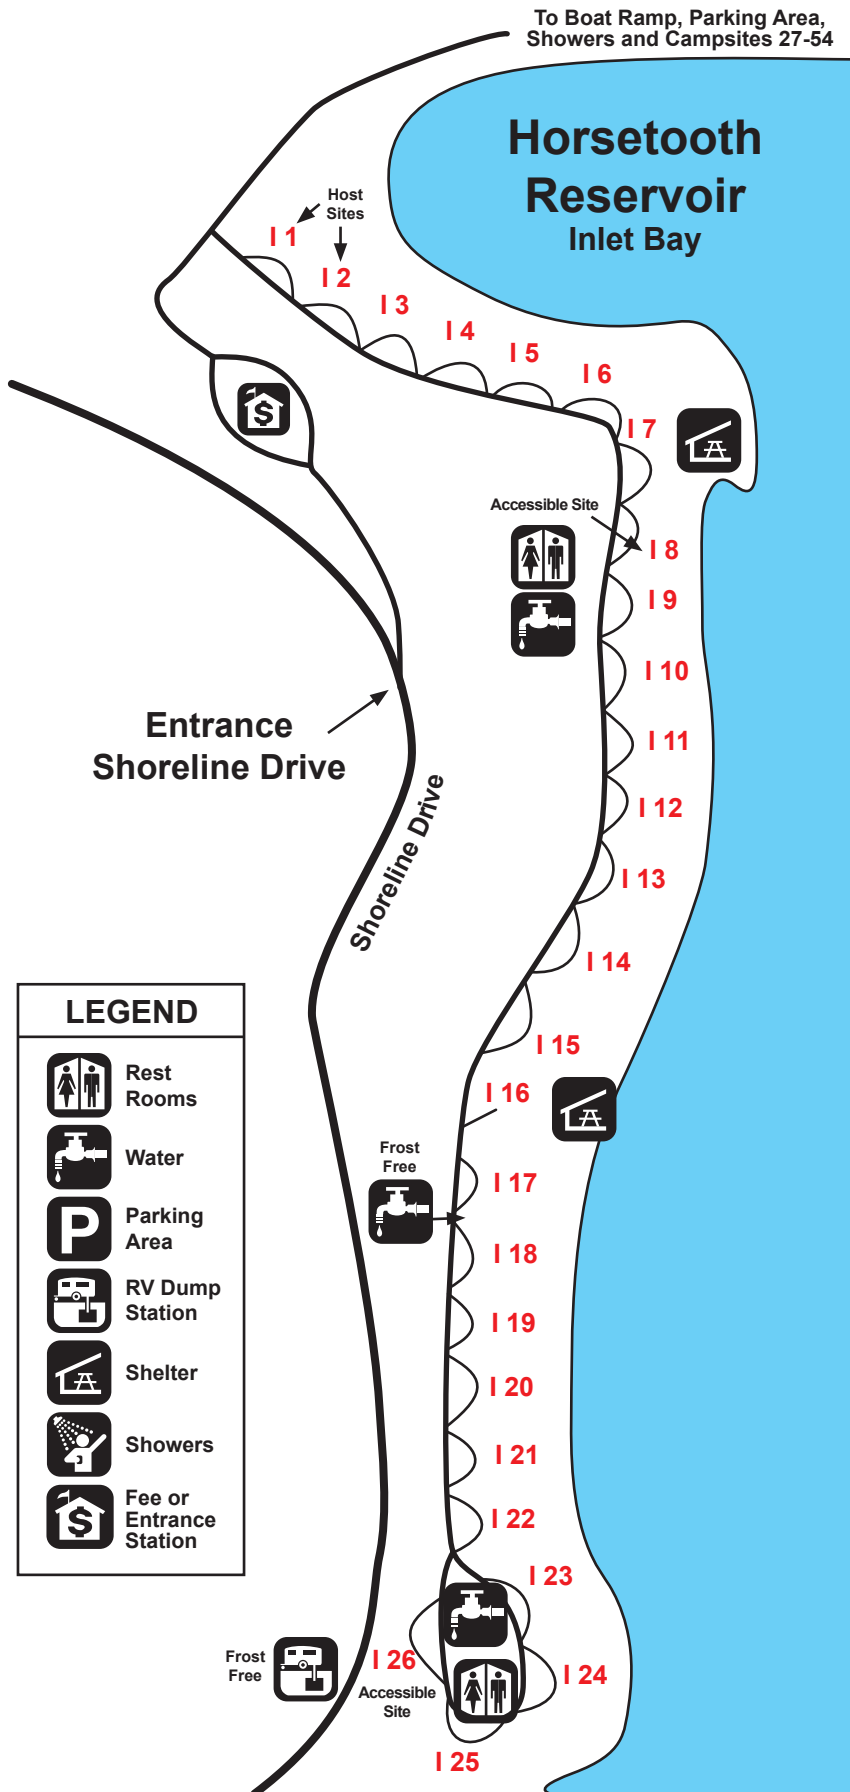

# Inlet Bay Campground at Horsetooth Reservoir

4314 Shoreline Dr; Fort Collins, CO 80526

## Campsites 27- 54

**Speed Limit in Campgrounds**  
10 mph

LEGEND	
	Rest Rooms
	Water
	Parking Area
	RV Dump Station
	Shelter
	Showers
	Fee or Entrance Station

**LARIMER COUNTY**  
**Larimer County Natural Resources**  
 1800 S. County Road 31  
 Loveland, CO 80537  
 (970) 619-4570  
[www.larimer.org/naturalresources](http://www.larimer.org/naturalresources)  
[www.larimercamping.com](http://www.larimercamping.com)

Original mapping: Volunteer Mike Mosehauer 01/2017