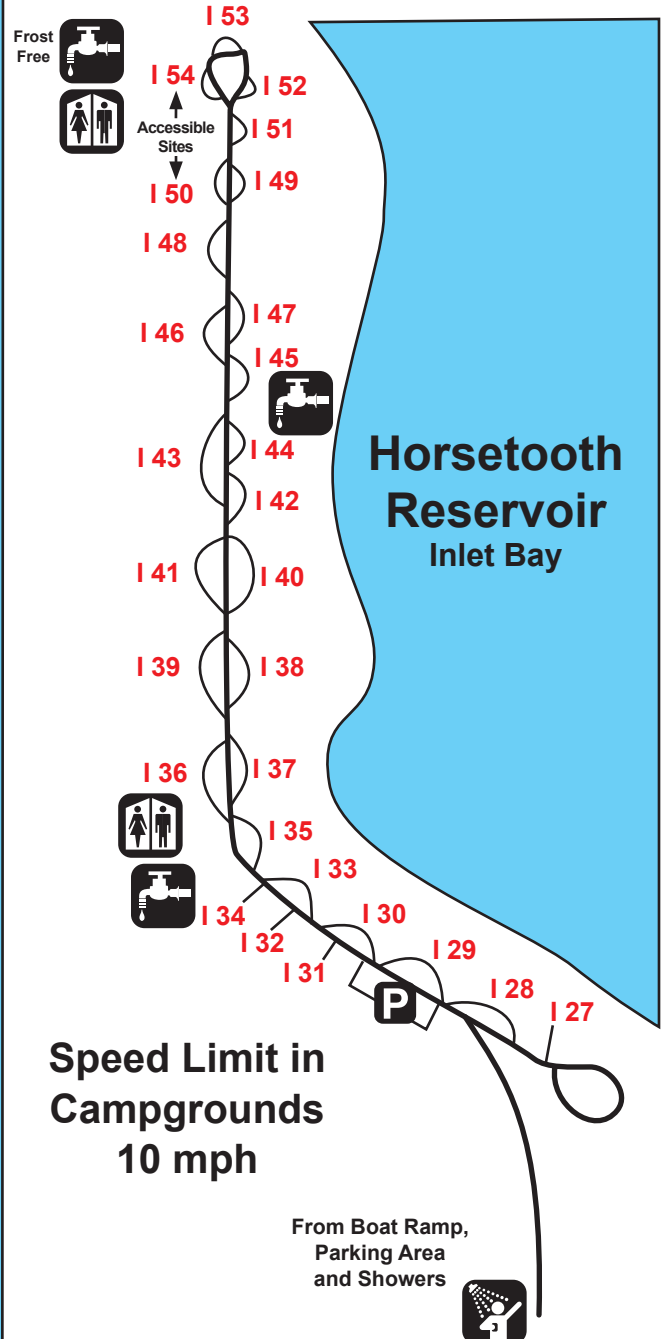

# Inlet Bay Campground at Horsetooth Reservoir

4314 Shoreline Dr; Fort Collins, CO 80526

## Campsites 27- 54

**Speed Limit in Campgrounds**  
10 mph

LEGEND	
	Rest Rooms
	Water
	Parking Area
	RV Dump Station
	Shelter
	Showers
	Fee or Entrance Station

**LARIMER COUNTY**  
**Larimer County Natural Resources**  
 1800 S. County Road 31  
 Loveland, CO 80537  
 (970) 619-4570  
[www.larimer.org/naturalresources](http://www.larimer.org/naturalresources)  
[www.larimercamping.com](http://www.larimercamping.com)

Original mapping: Volunteer Mike Mosehauer 01/2017