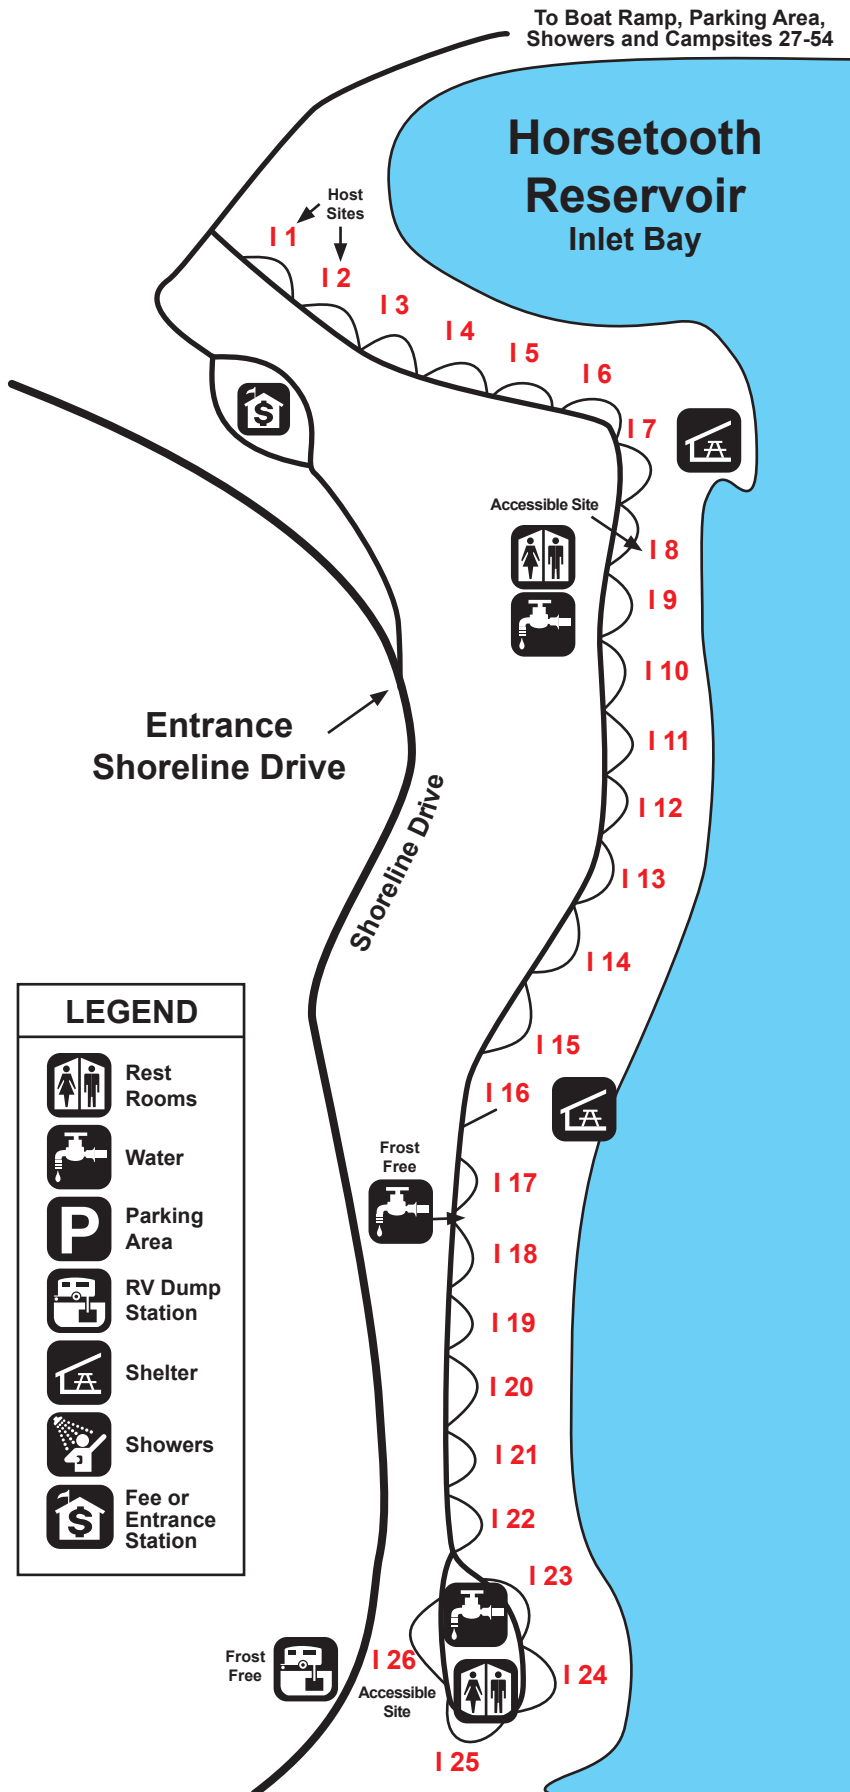

Inlet Bay Campground at Horsetooth Reservoir

4314 Shoreline Dr; Fort Collins, CO 80526

Campsites 27- 54

Speed Limit in Campgrounds
10 mph

LEGEND	
	Rest Rooms
	Water
	Parking Area
	RV Dump Station
	Shelter
	Showers
	Fee or Entrance Station

LARIMER COUNTY
Larimer County Natural Resources
 1800 S. County Road 31
 Loveland, CO 80537
 (970) 619-4570
www.larimer.org/naturalresources
www.larimercamping.com

Original mapping: Volunteer Mike Mosehauer 01/2017