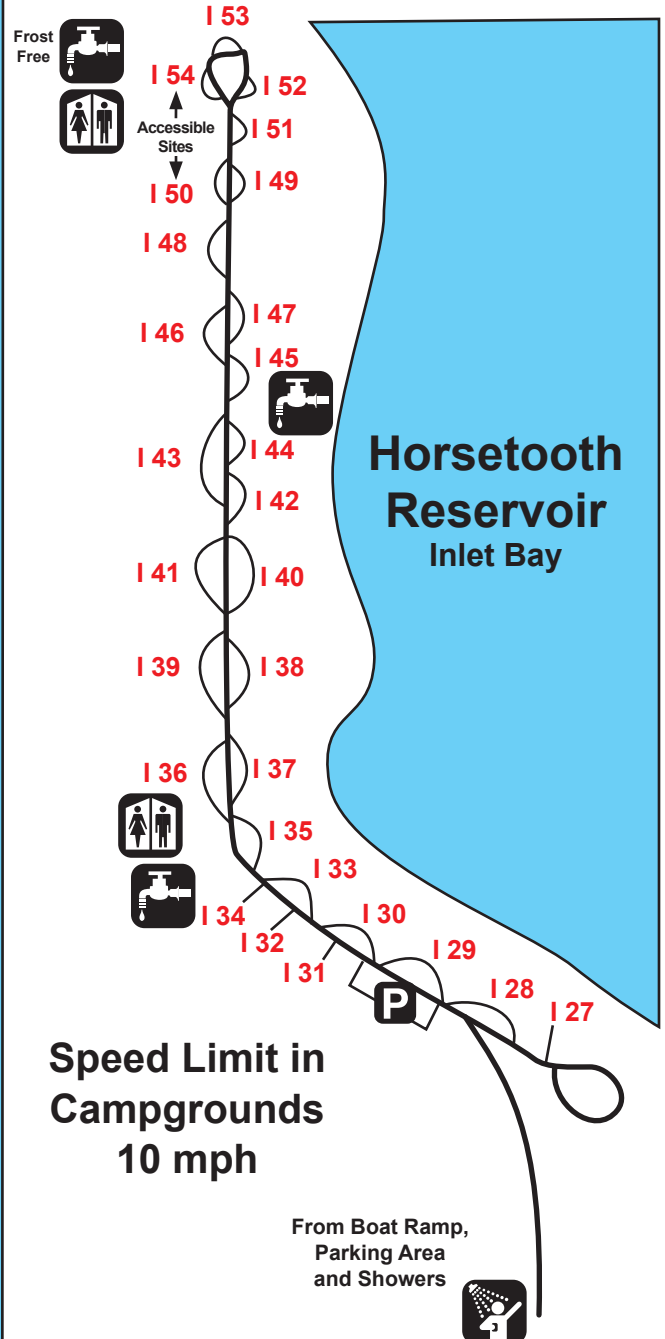

Inlet Bay Campground at Horsetooth Reservoir

4314 Shoreline Dr; Fort Collins, CO 80526

Campsites 27- 54

Speed Limit in Campgrounds
10 mph

LEGEND	
	Rest Rooms
	Water
	Parking Area
	RV Dump Station
	Shelter
	Showers
	Fee or Entrance Station

LARIMER COUNTY
Larimer County Natural Resources
 1800 S. County Road 31
 Loveland, CO 80537
 (970) 619-4570
www.larimer.org/naturalresources
www.larimercamping.com

Original mapping: Volunteer Mike Mosehauer 01/2017