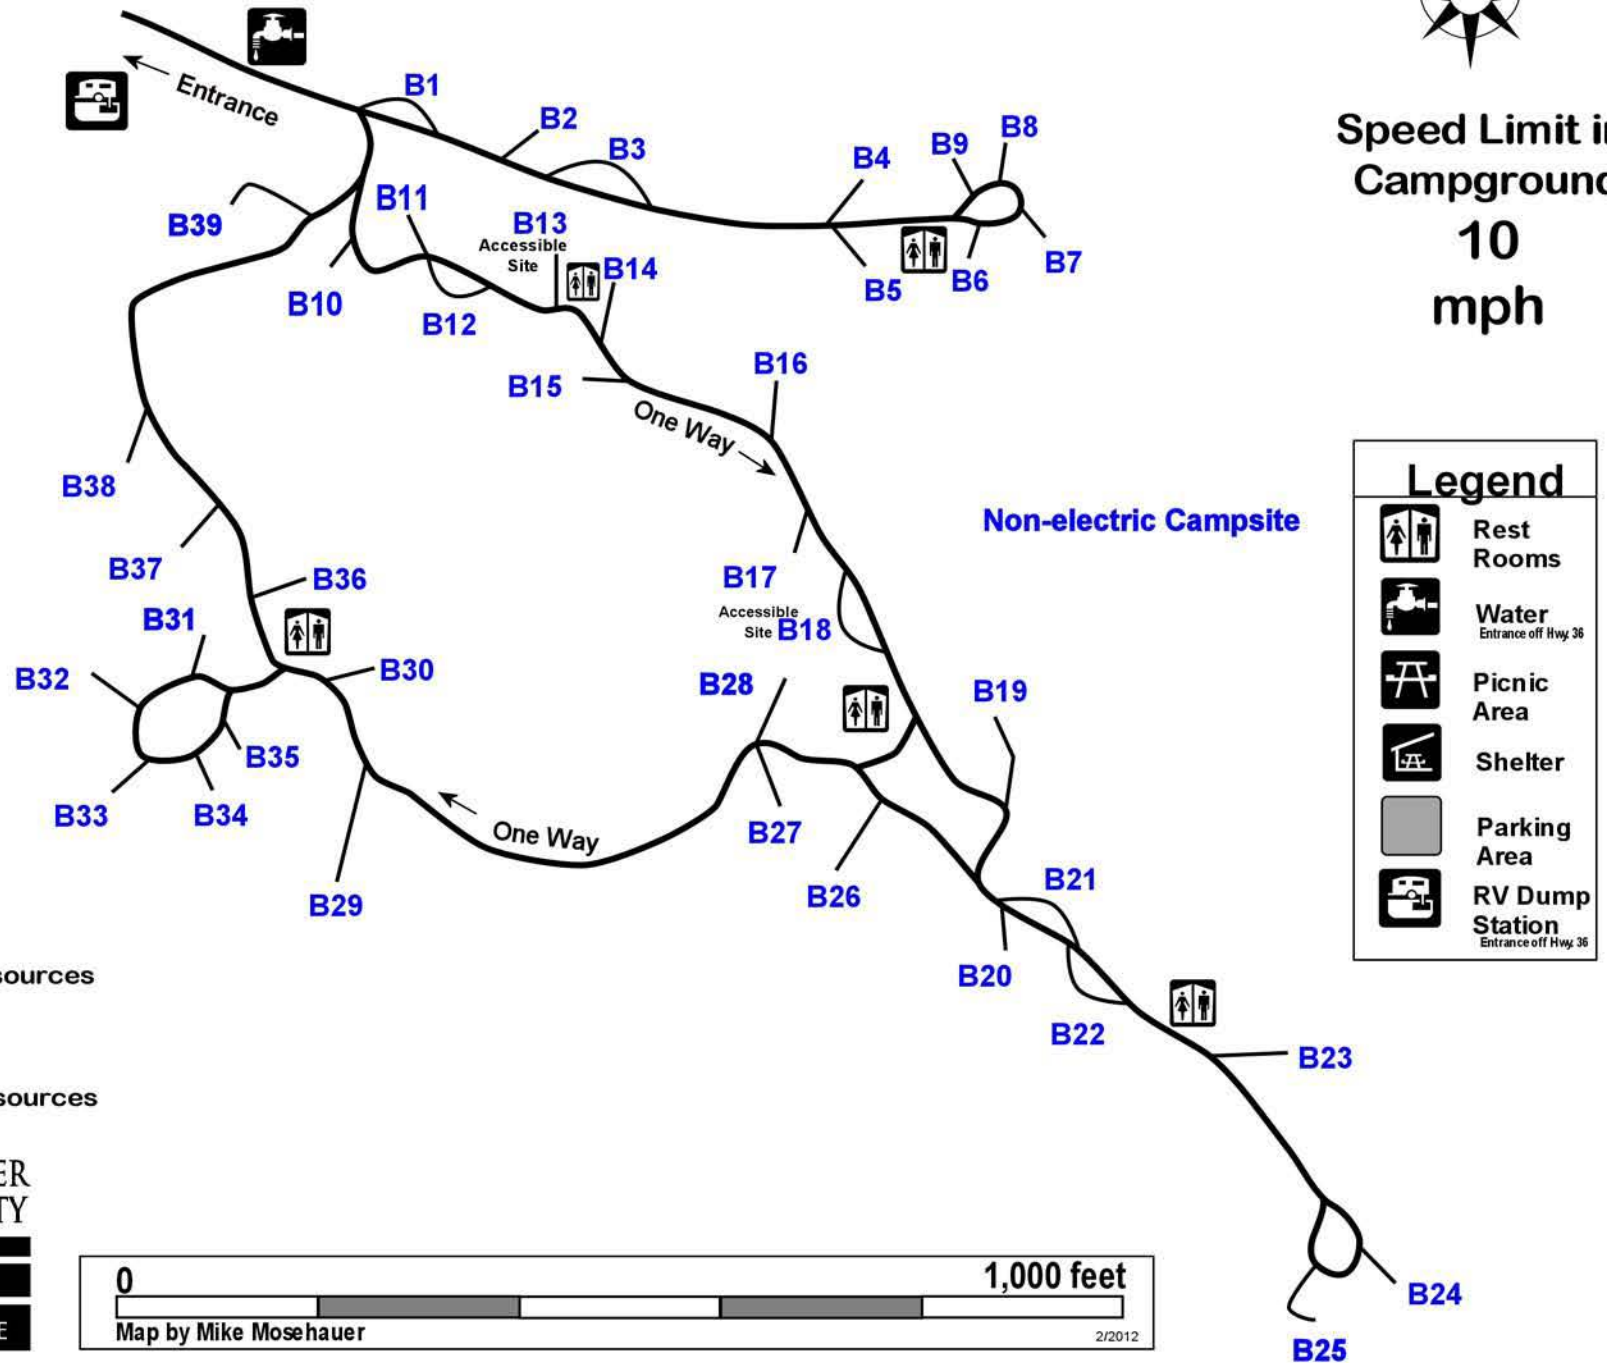

Bobcat Campground at Hermit Park Open Space (Campground 2)

17 Hermit Park Road; Estes Park, CO 80517

Speed Limit in
Campground
10
mph

Legend	
	Rest Rooms
	Water Entrance off Hwy 36
	Picnic Area
	Shelter
	Parking Area
	RV Dump Station Entrance off Hwy 36

Larimer County Natural Resources
1800 South County Road 31
Loveland, Colorado 80537
(970) 679-4570
www.larimer.org/naturalresources
www.larimercamping.com