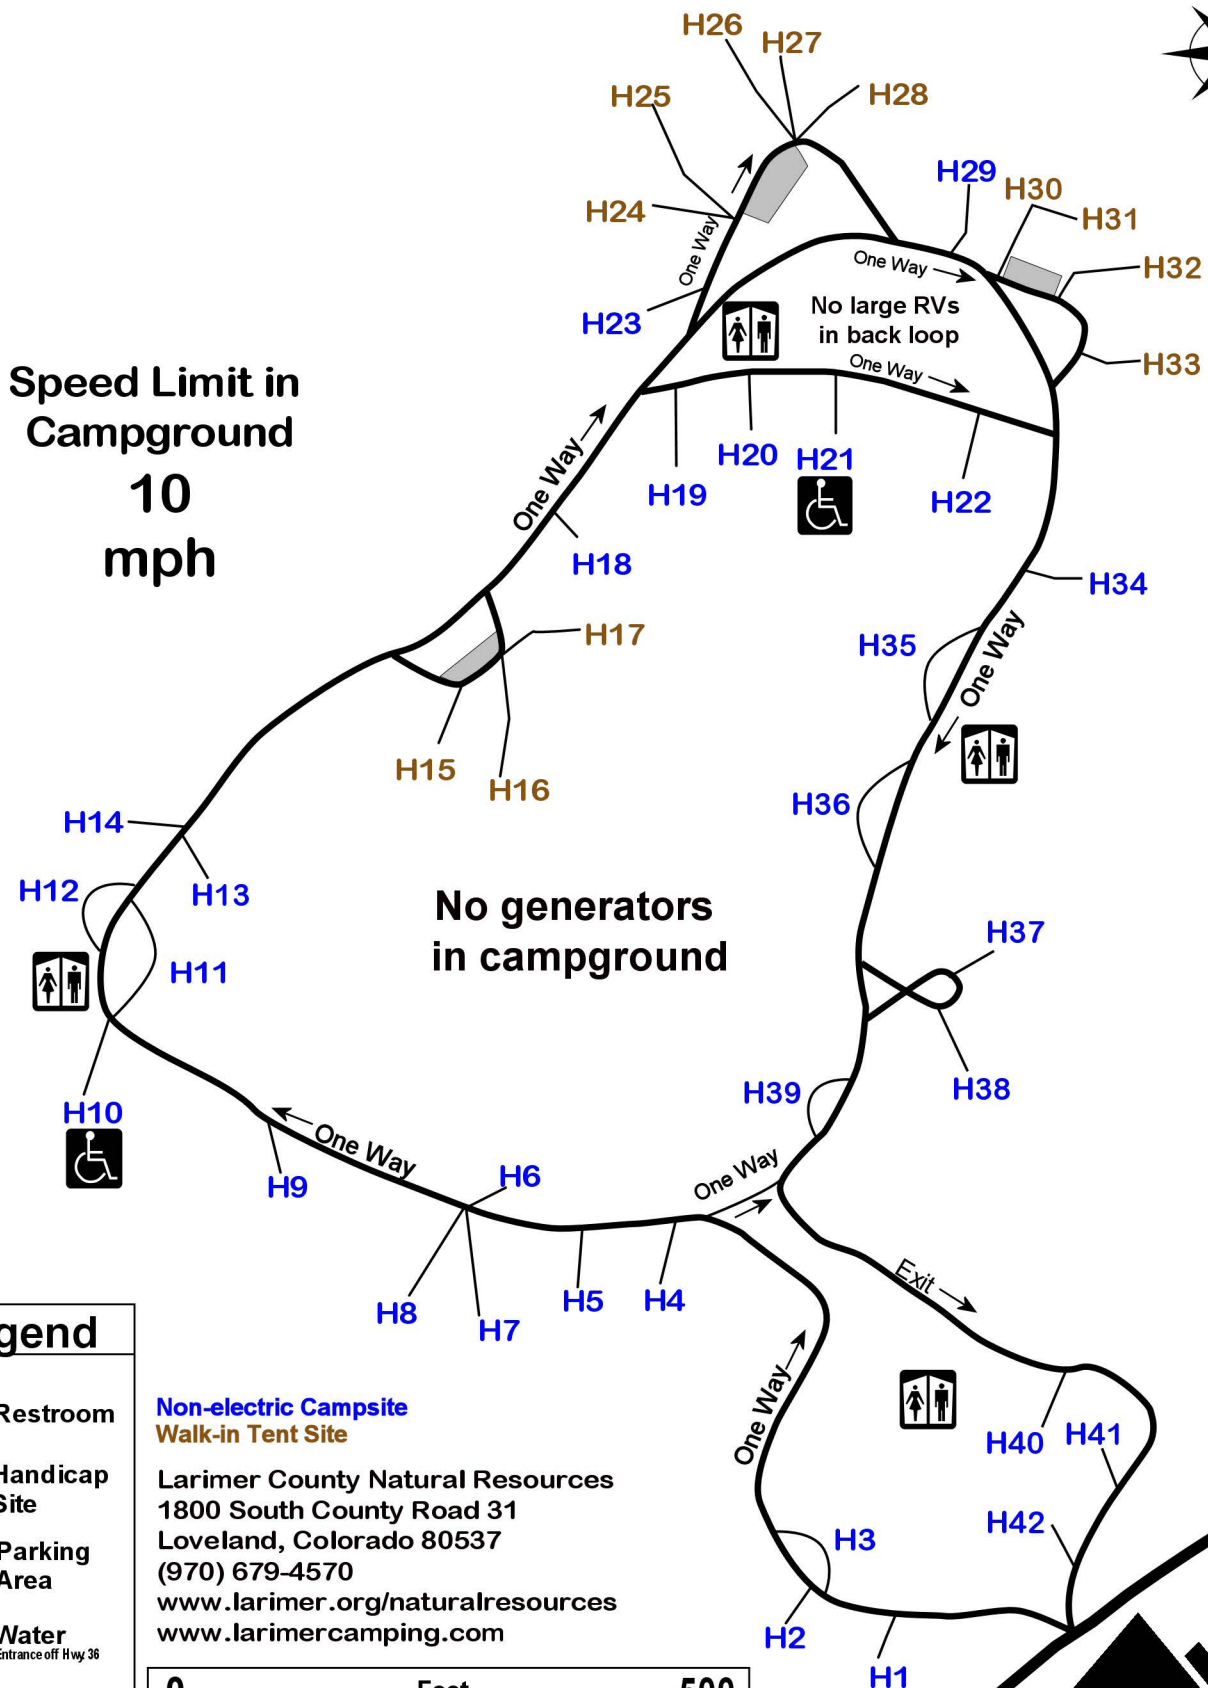

Hermit's Hollow Campground (Campground 1) at Hermit Park Open Space

17 Hermit Park Road; Estes Park, CO 80517

Speed Limit in
Campground
**10
mph**

Legend

- Restroom
- Handicap Site
- Parking Area
- Water
Entrance off Hwy. 36
- RV Dump Station
Entrance off Hwy. 36

Non-electric Campsite
Walk-in Tent Site

Larimer County Natural Resources
1800 South County Road 31
Loveland, Colorado 80537
(970) 679-4570
www.larimer.org/naturalresources
www.larimercamping.com

0 Feet 500

Map by Mike Mosehauer 2/2012