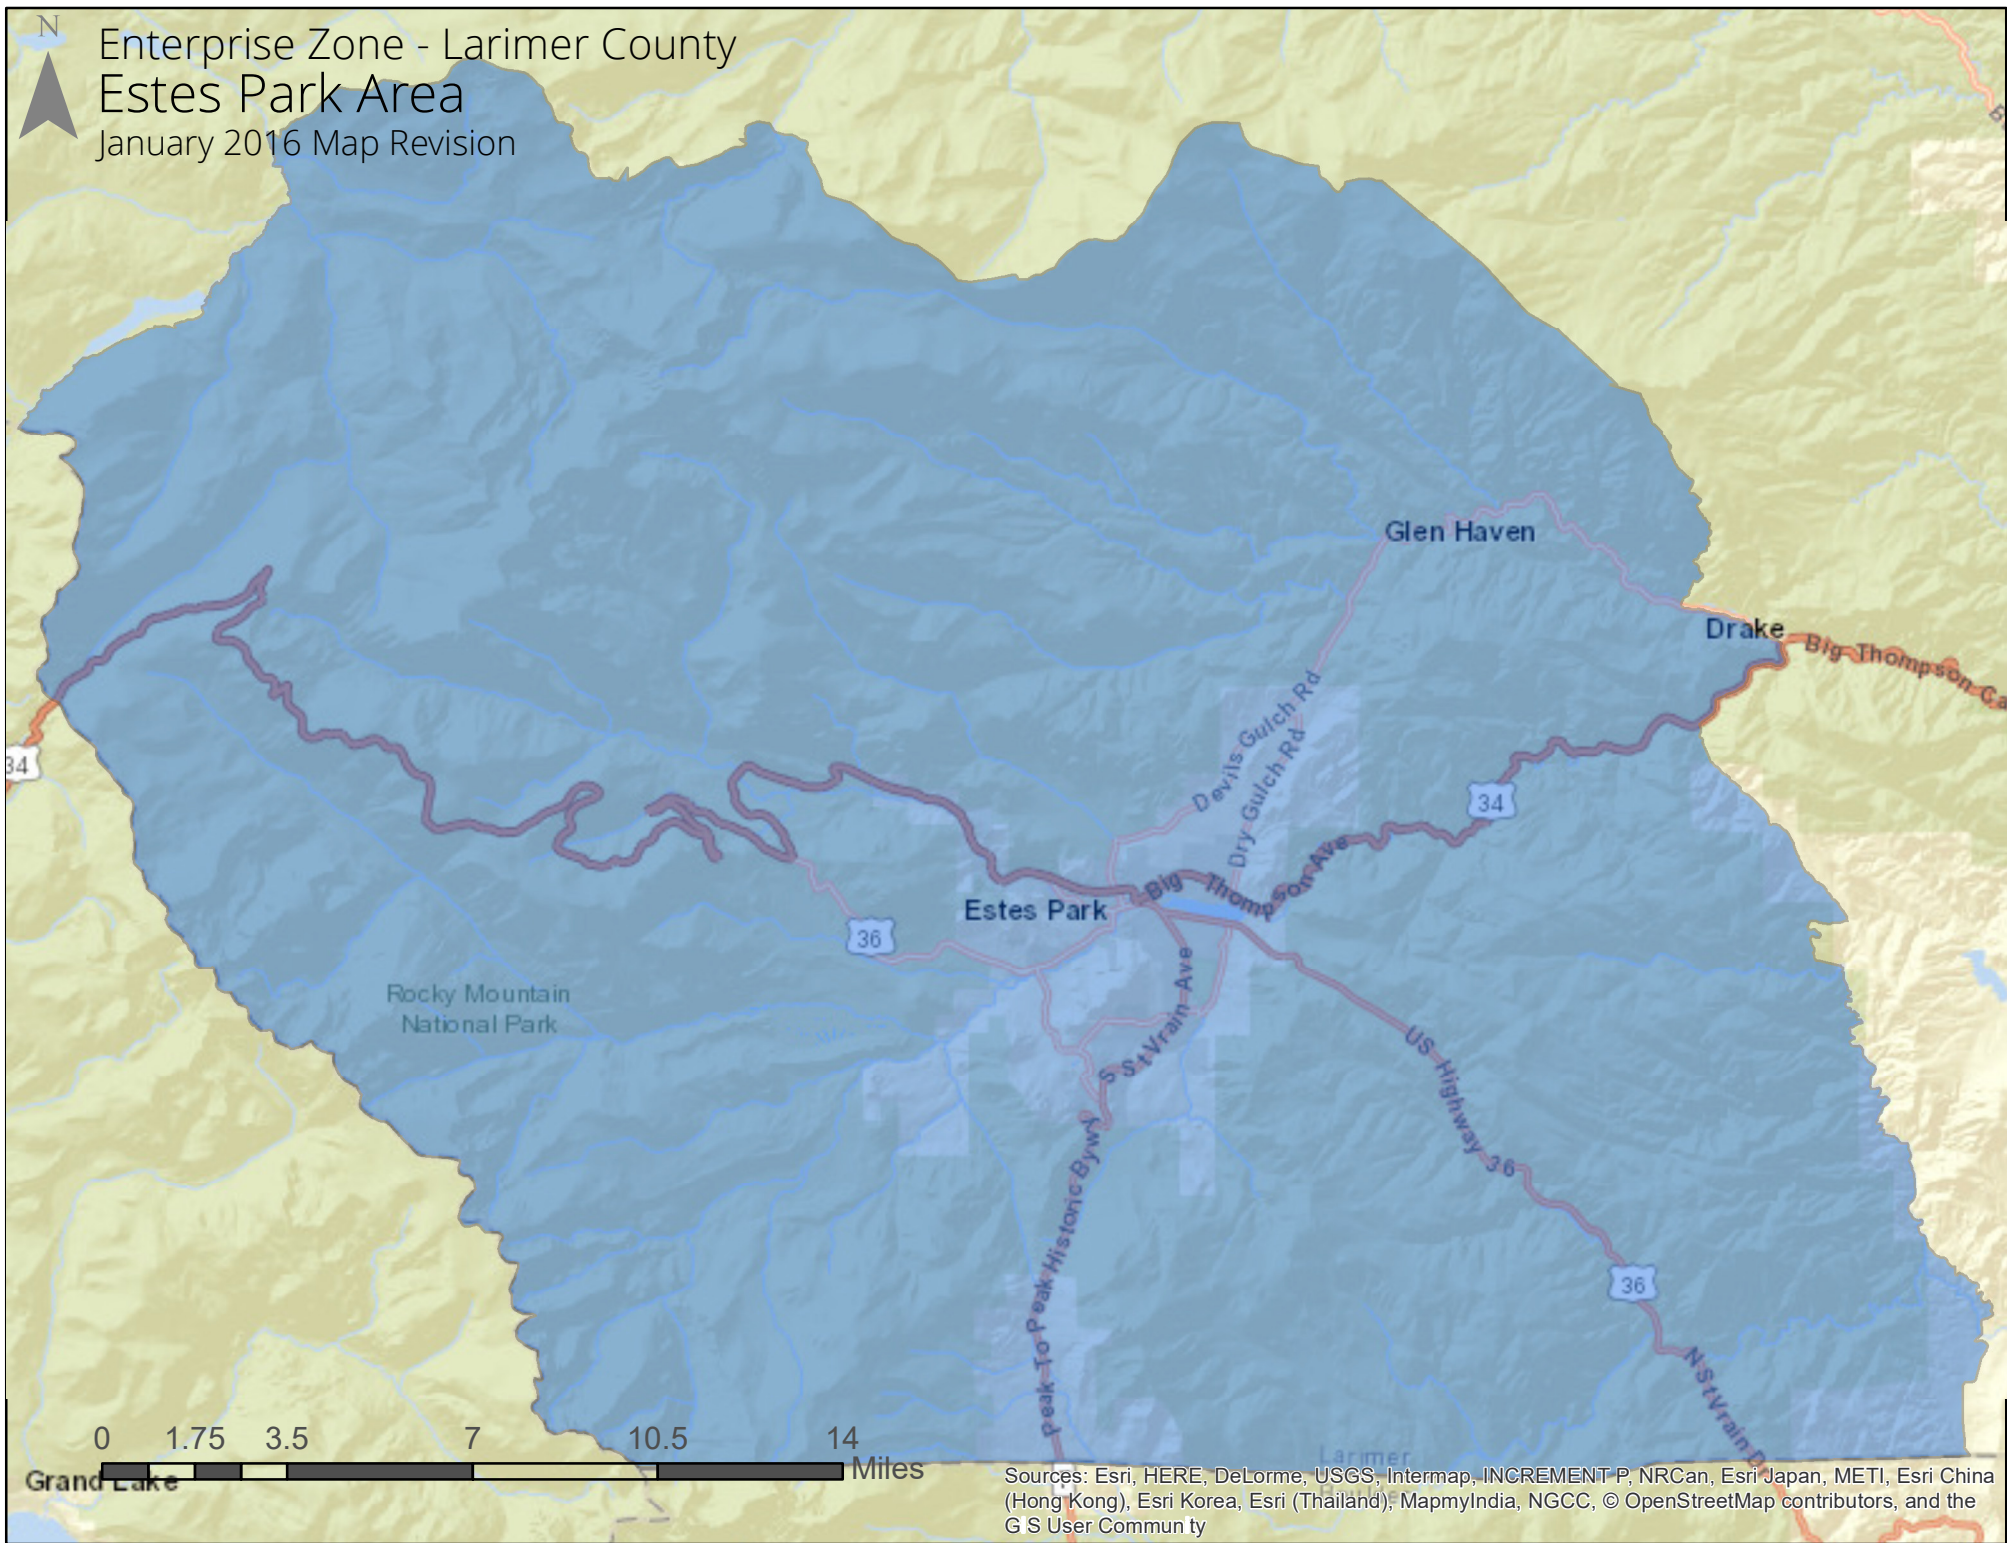

Enterprise Zone - Larimer County
 Estes Park Area
 January 2016 Map Revision

Sources: Esri, HERE, DeLorme, USGS, Intermap, INCREMENT P, NRCan, Esri Japan, METI, Esri China (Hong Kong), Esri Korea, Esri (Thailand), MapmyIndia, NGCC, © OpenStreetMap contributors, and the G S User Community