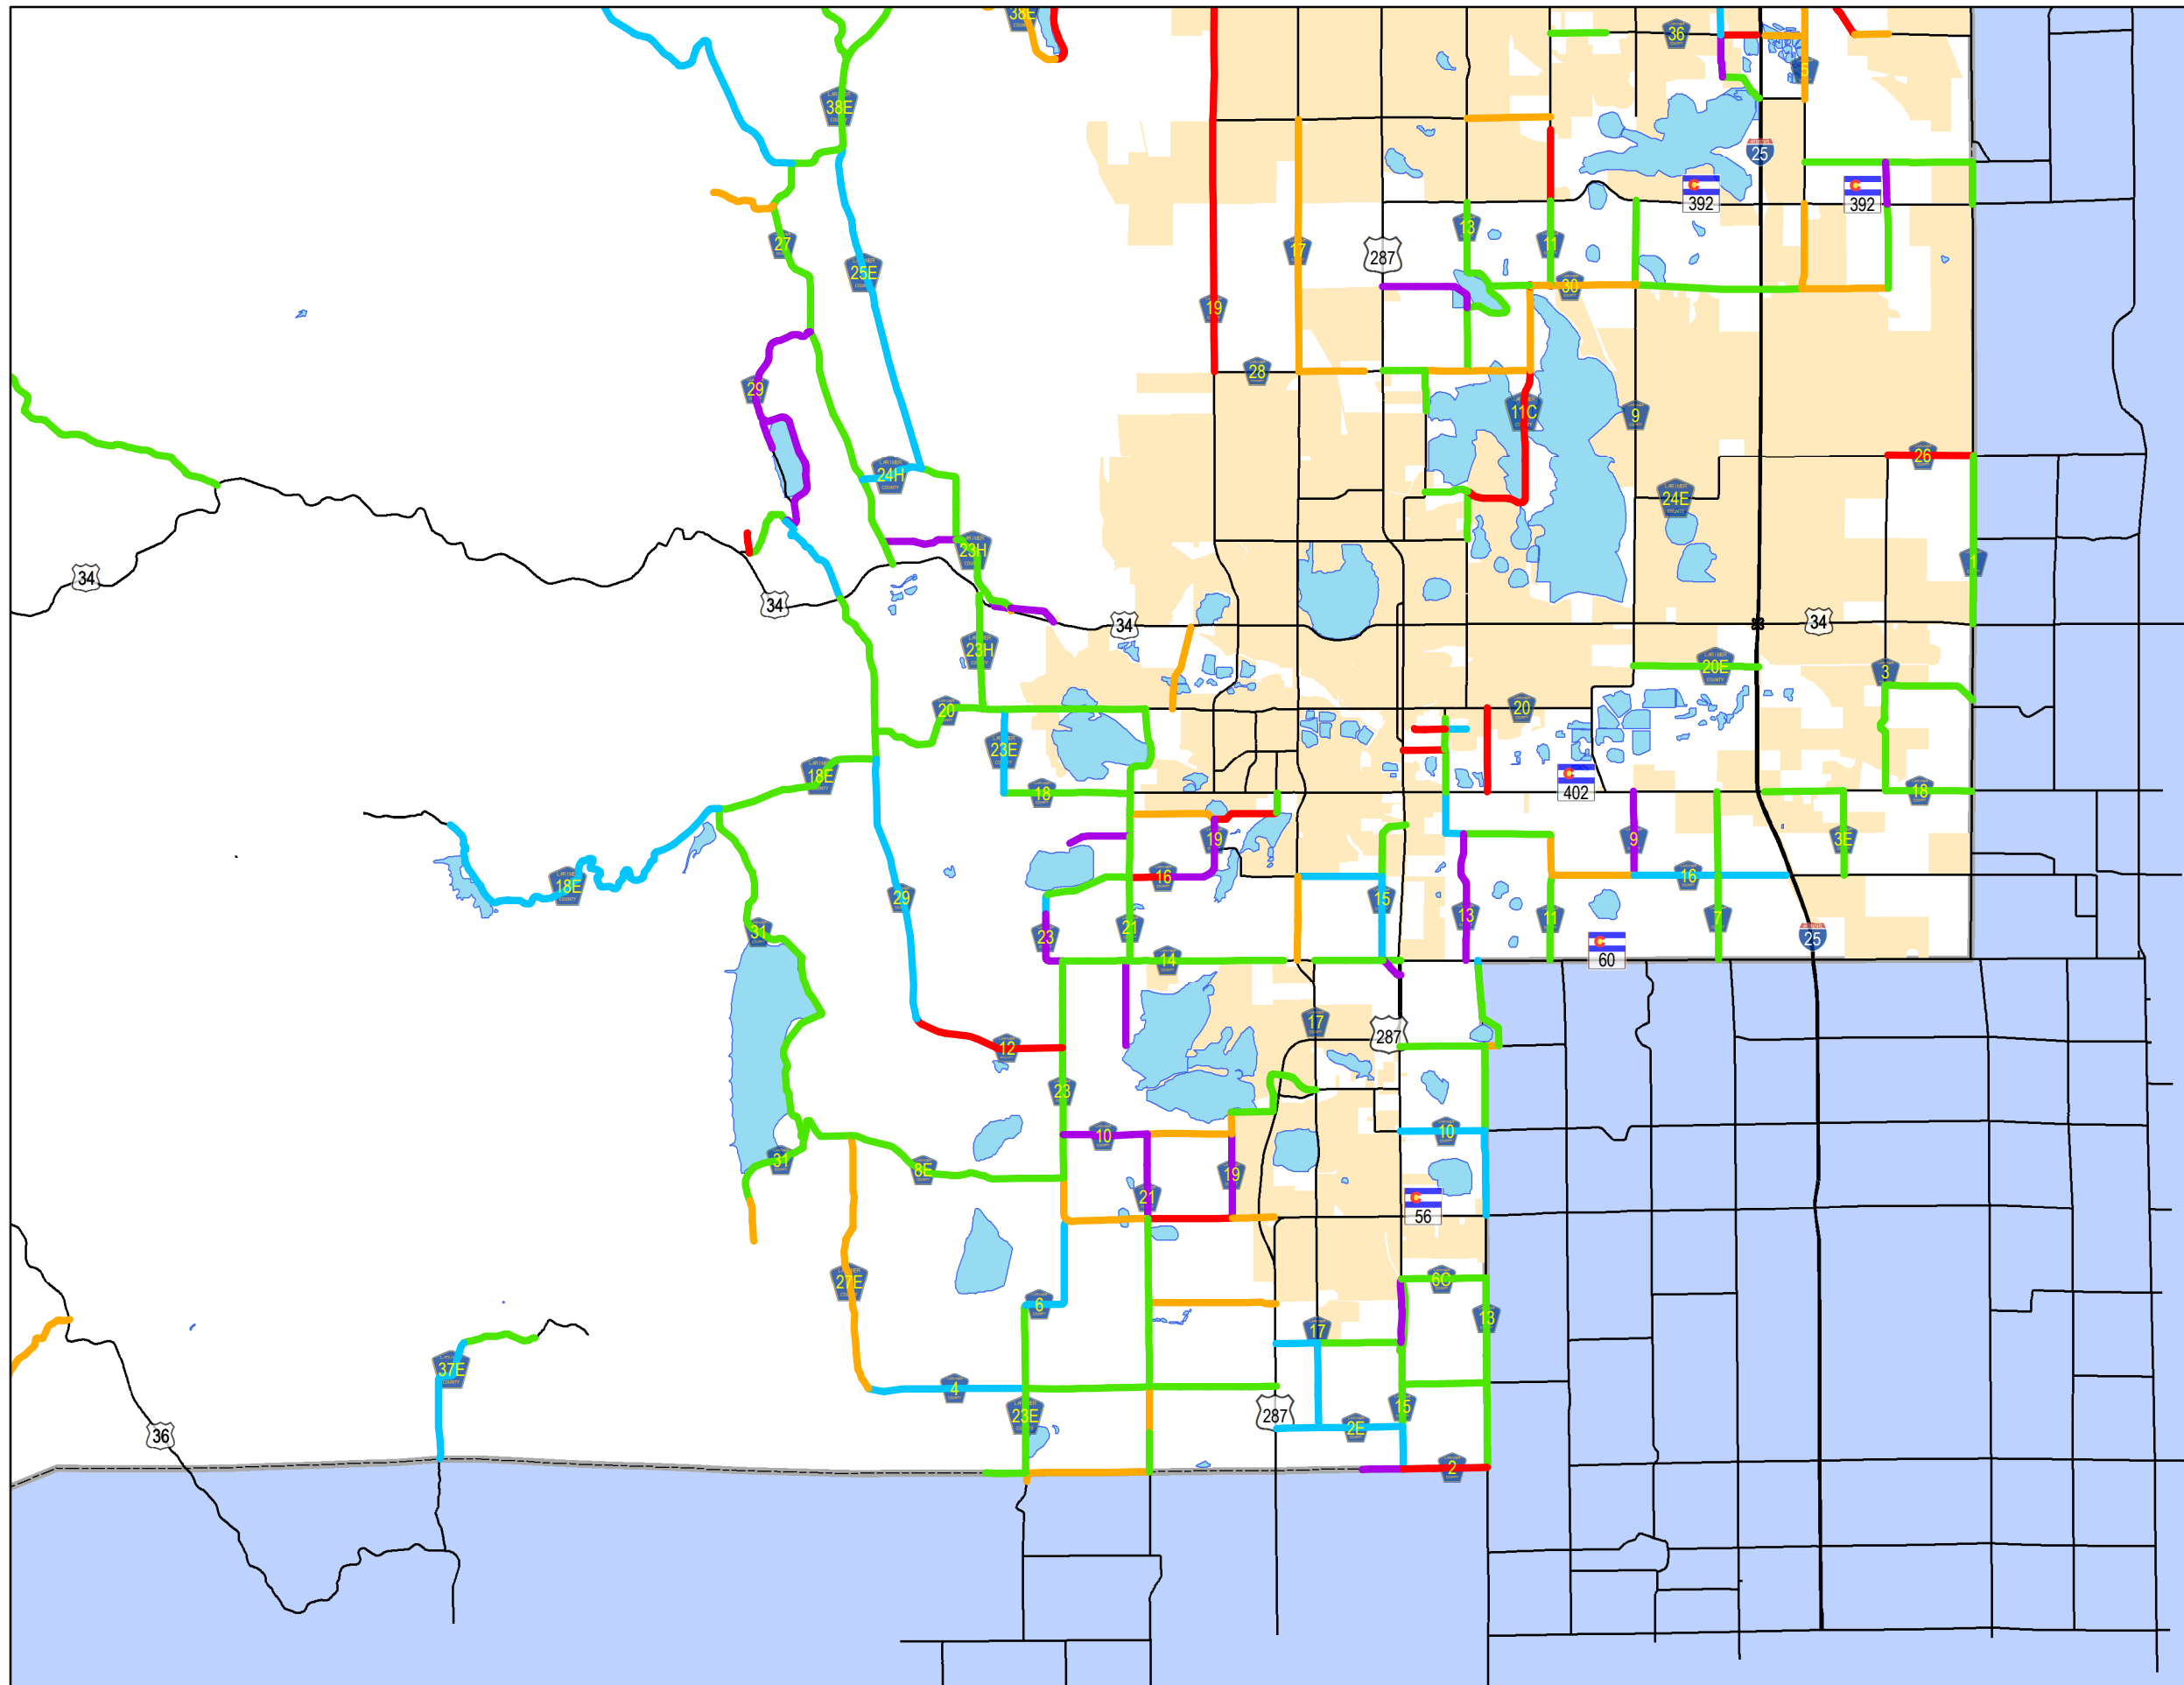

Capacity Grade

Legend

Capacity Grade	— Major Roads
— A	— Lakes
— B	— City Limits
— C	
— D	
— F	

0 0.5 1 2 3 4 Miles