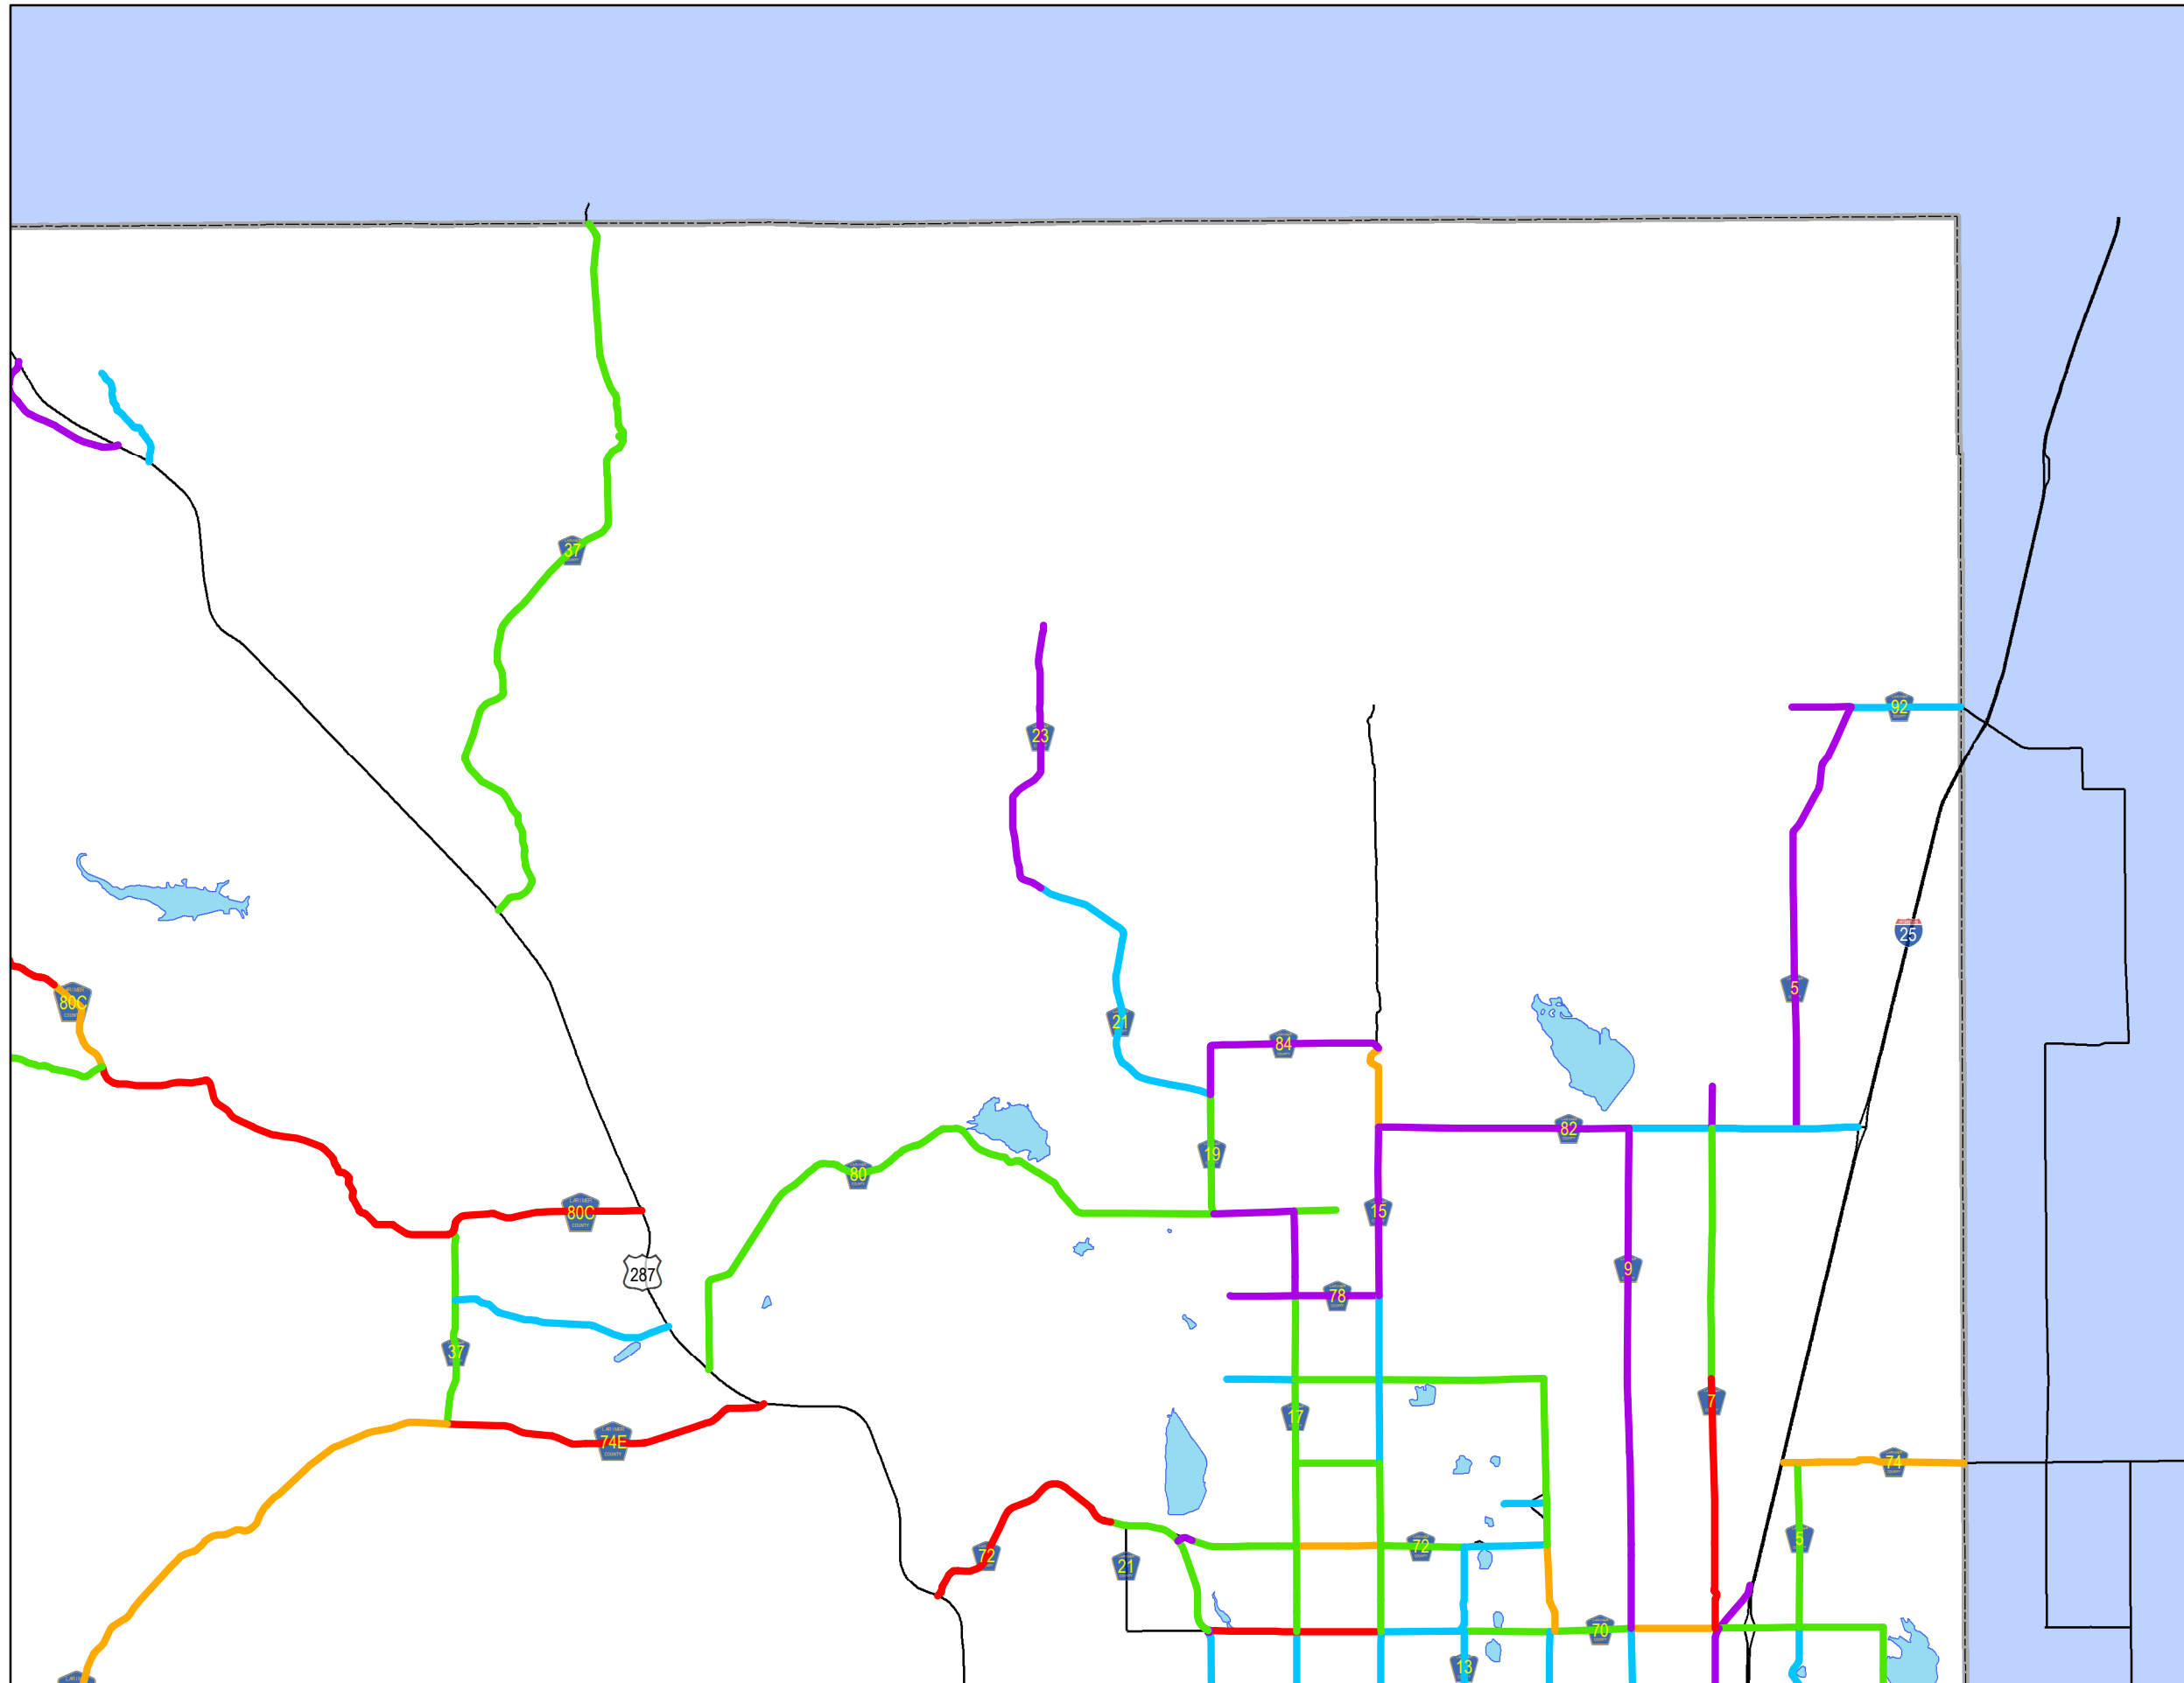

Capacity Grade

Legend

A	Major Roads
B	Lakes
C	City Limits
D	
F	

0 0.5 1 2 3 4 Miles