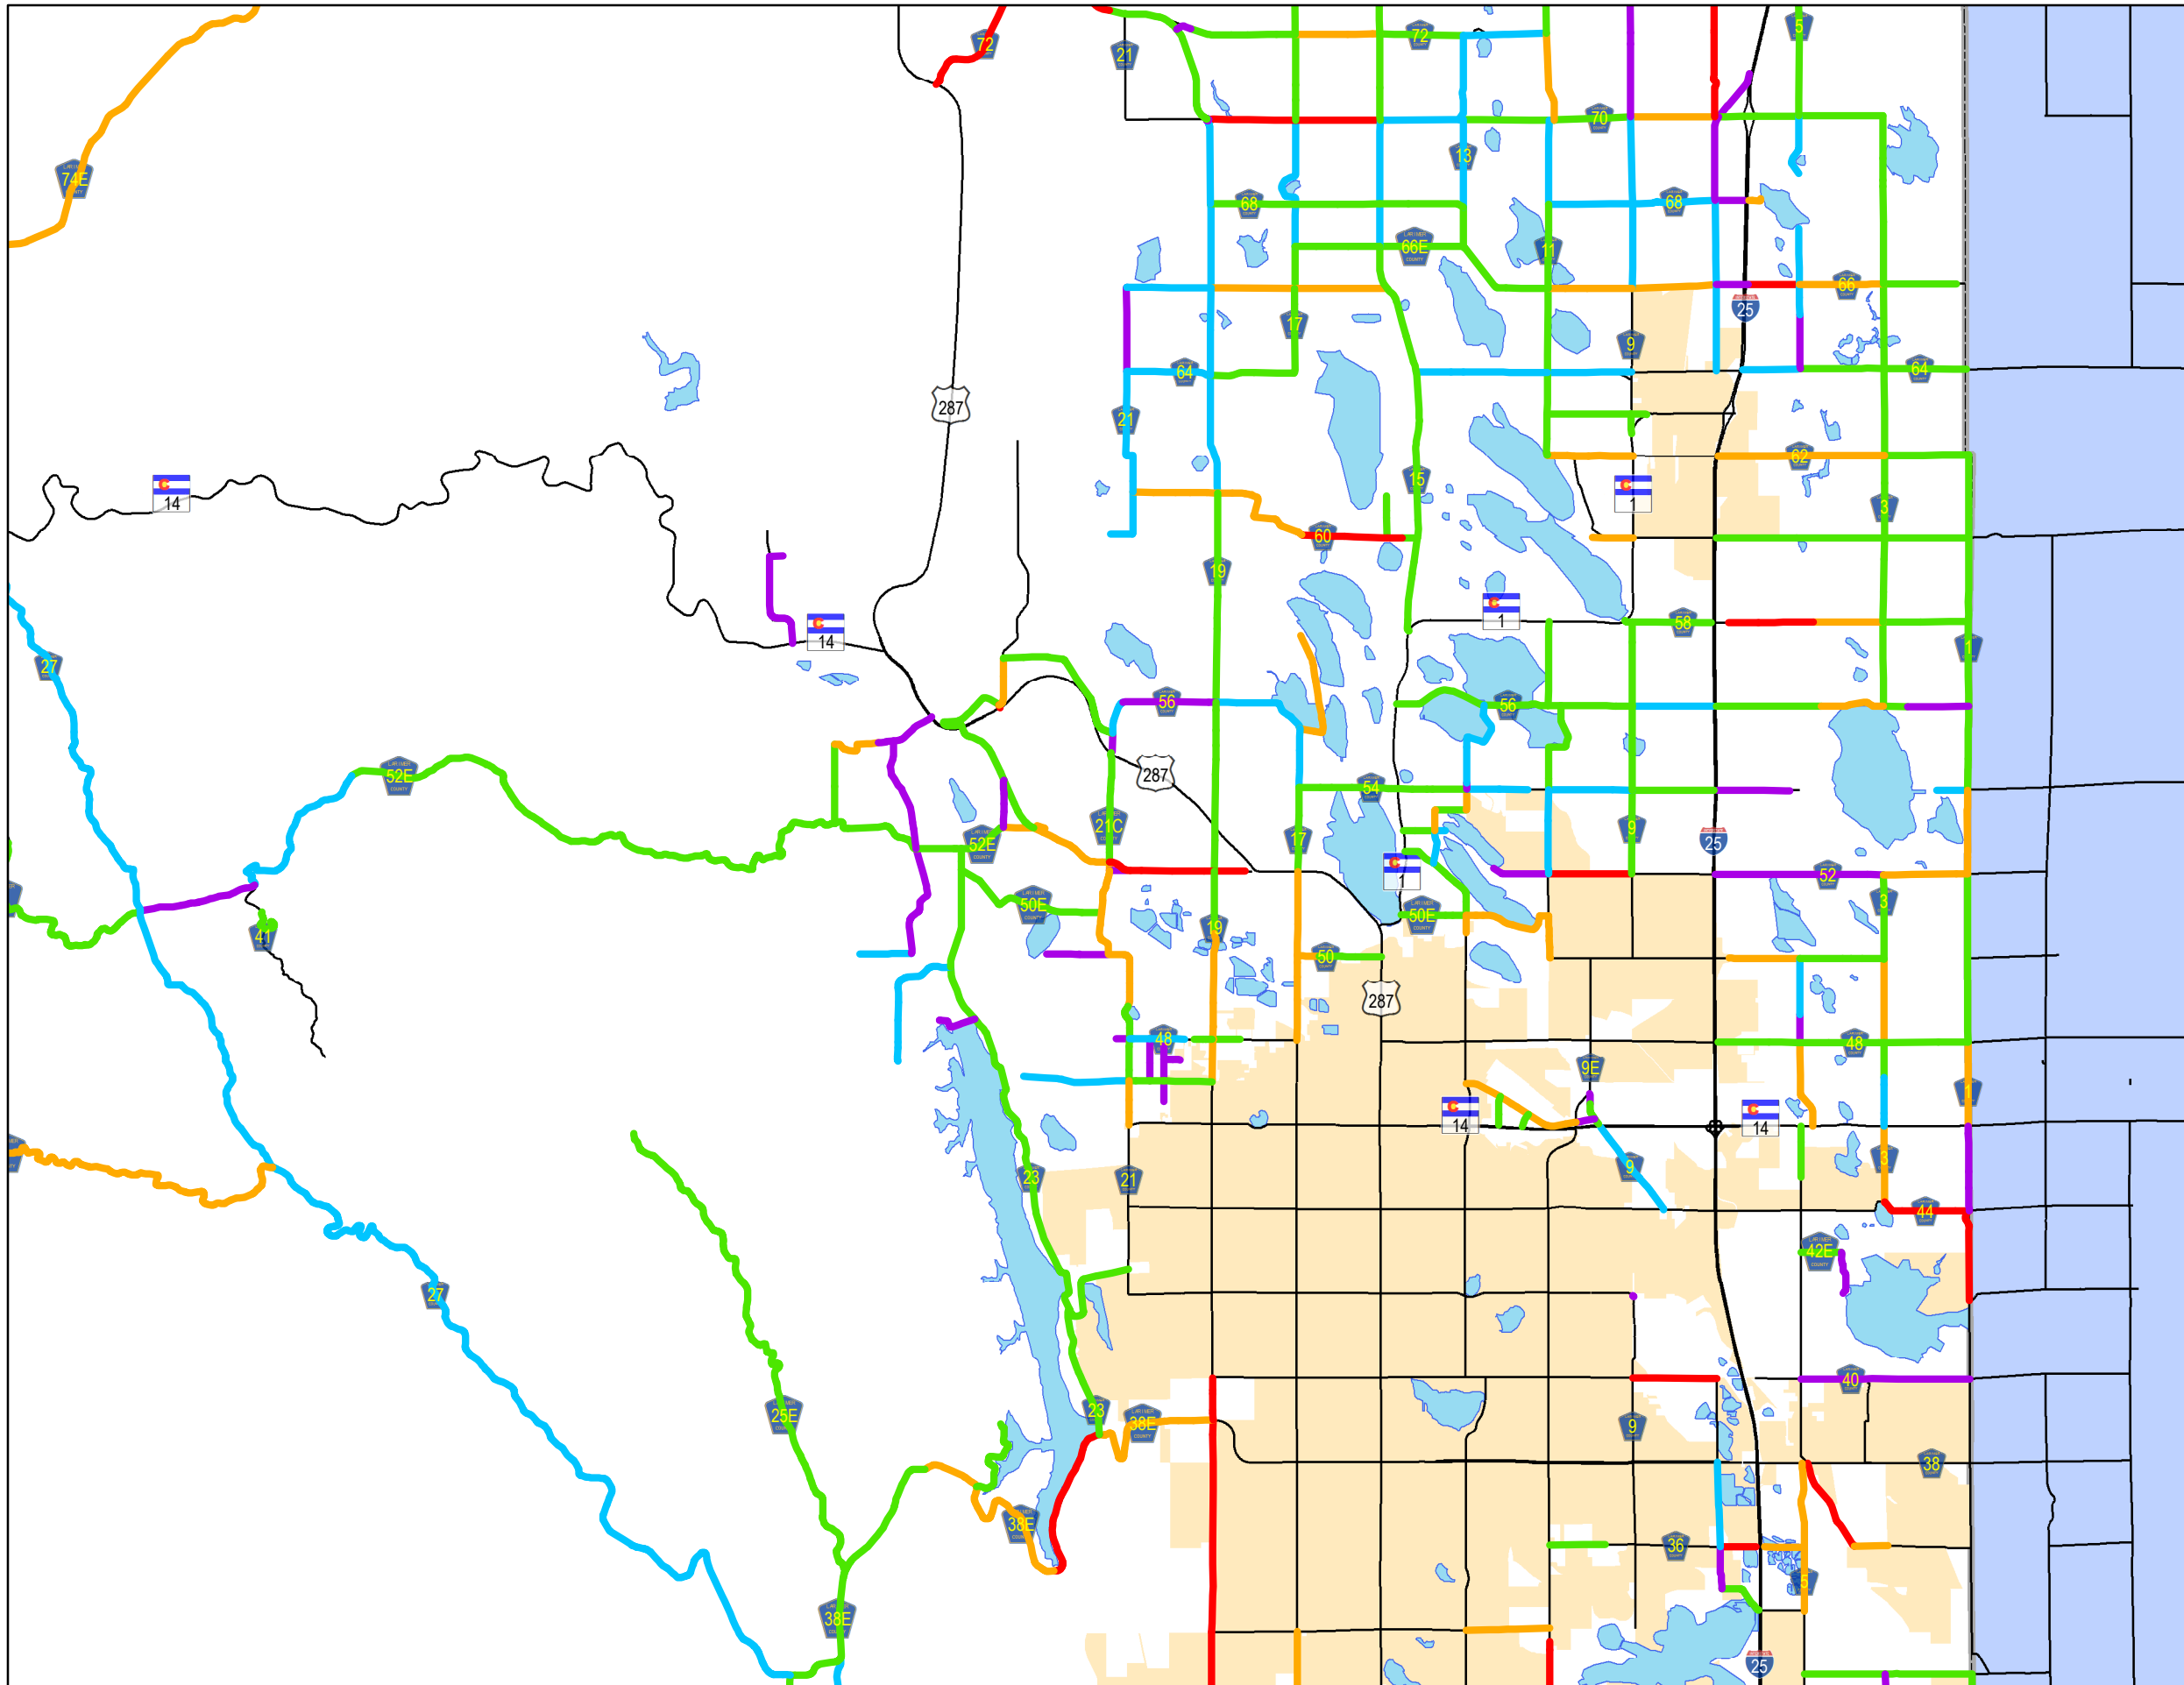

Capacity Grade

Legend

Capacity Grade	— Major Roads
— A	— Lakes
— B	— City Limits
— C	
— D	
— F