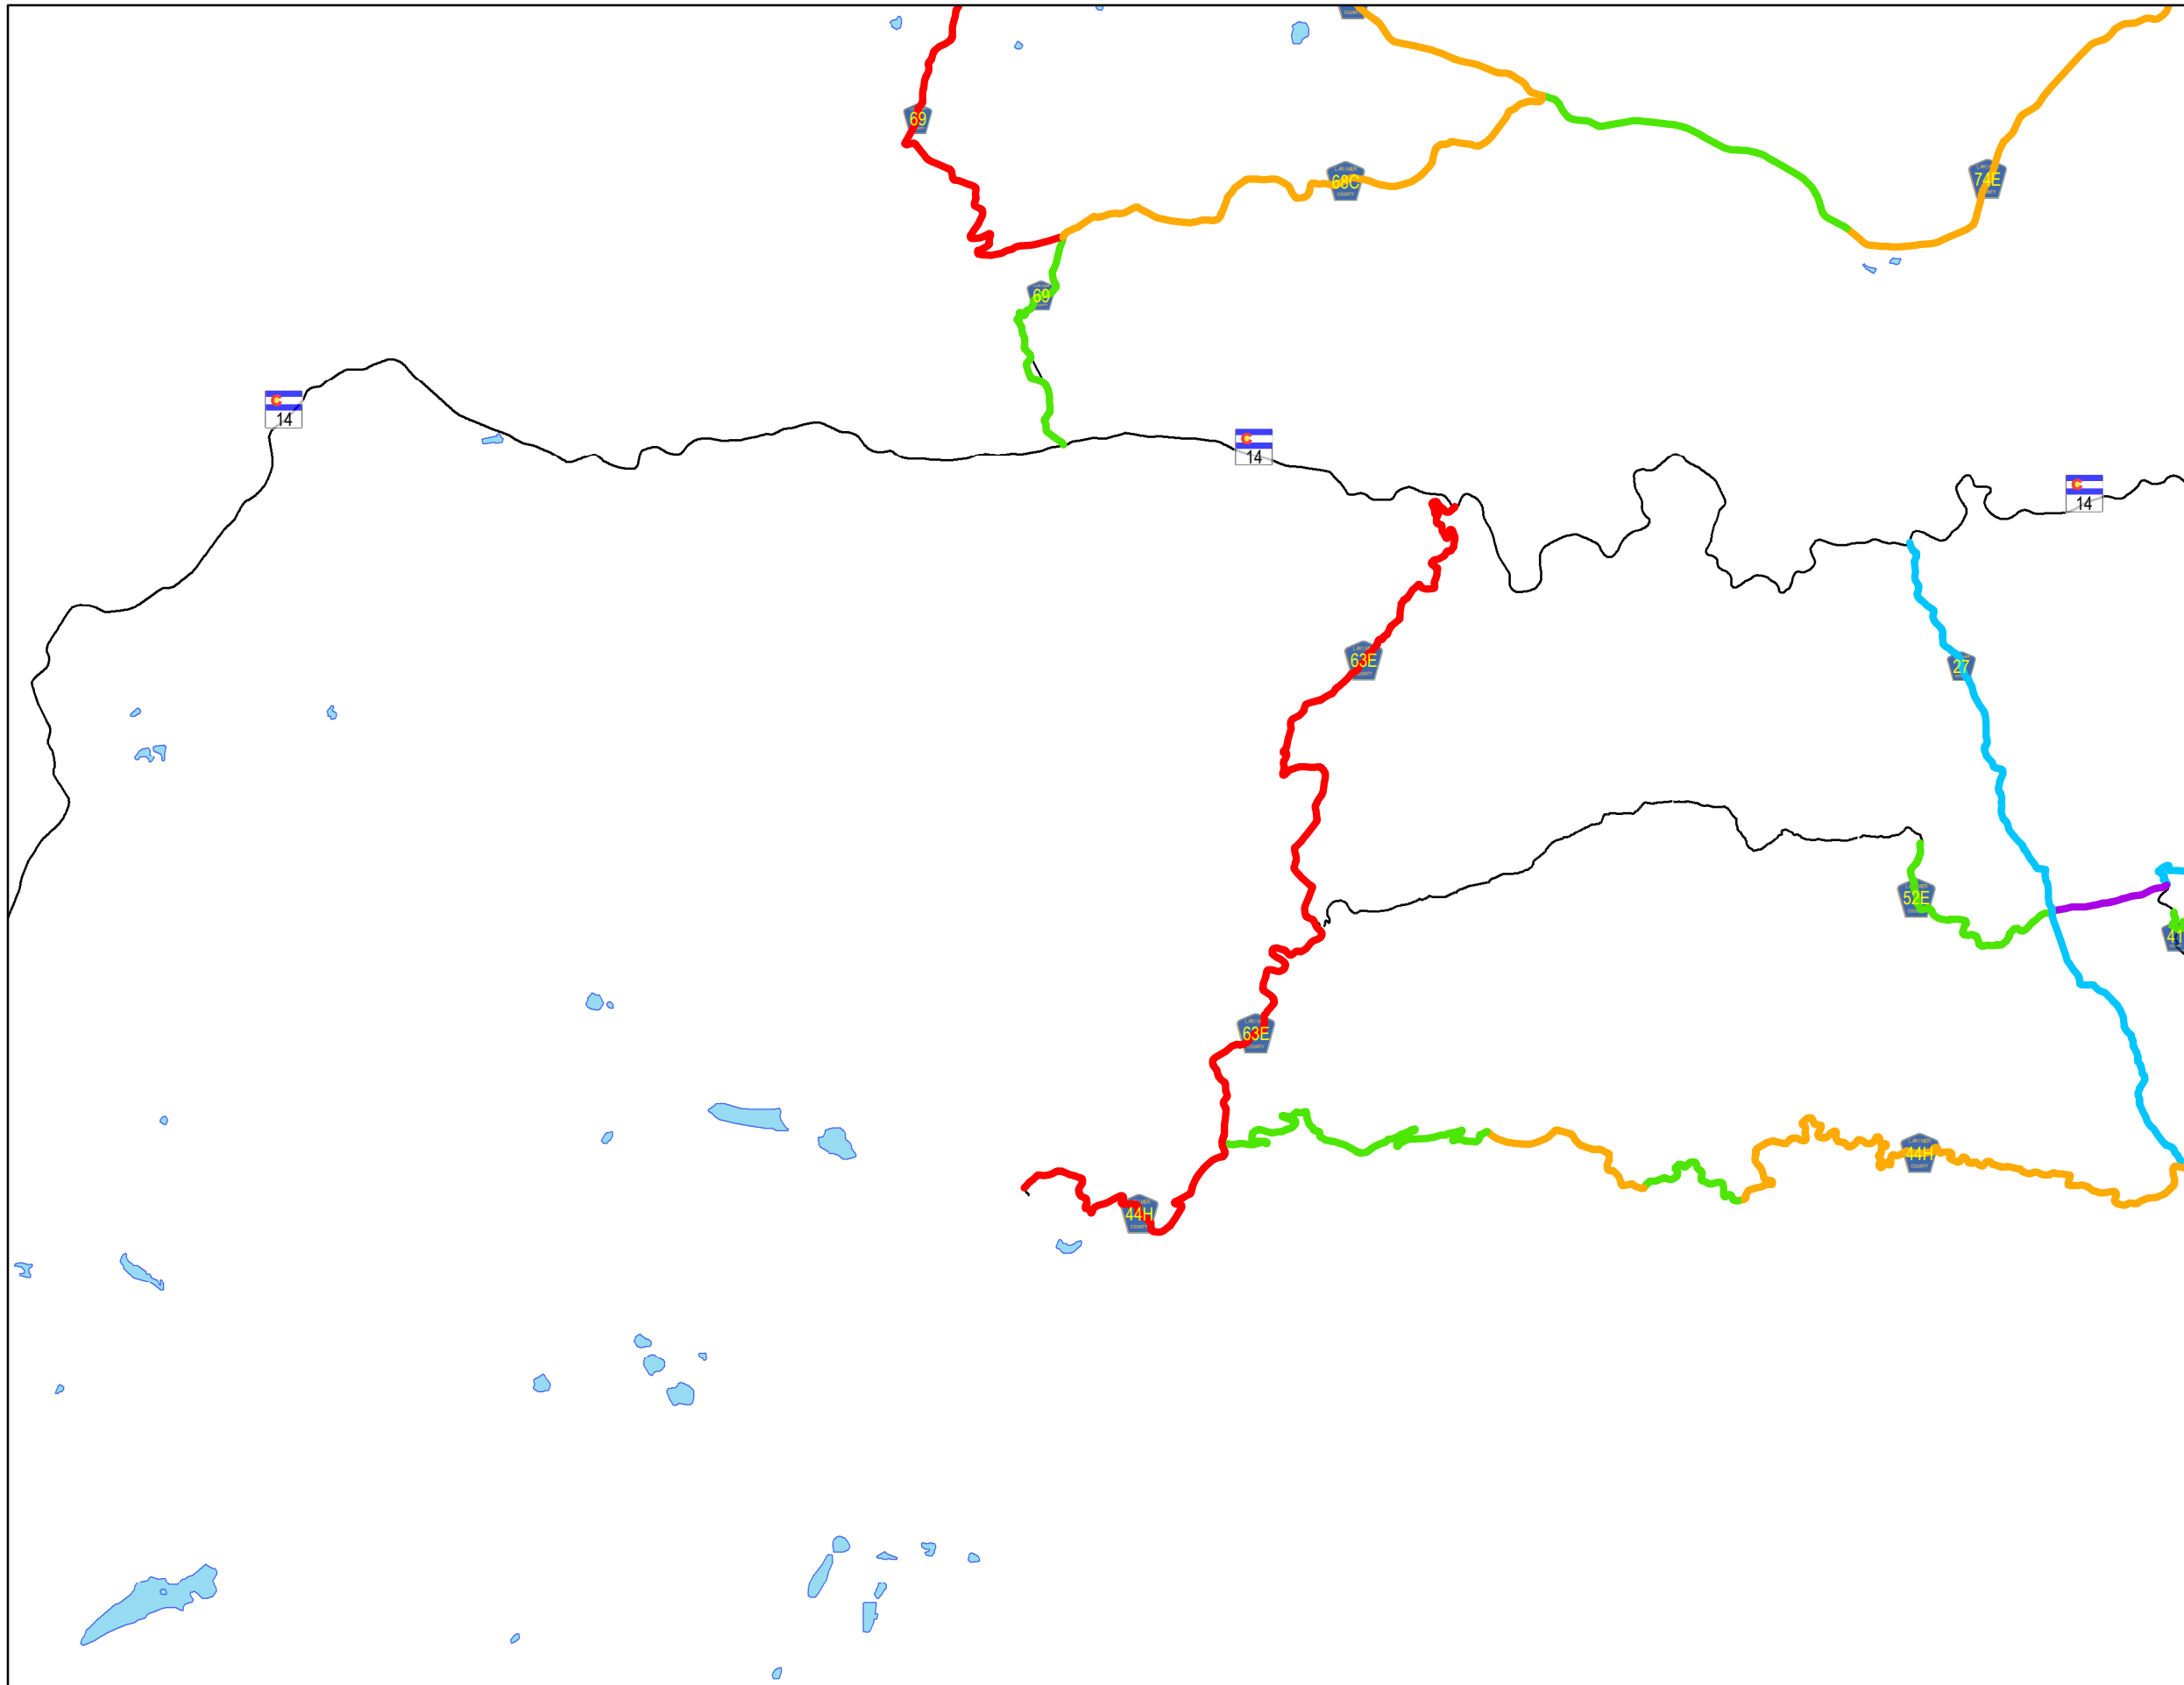

Capacity Grade

Legend

Capacity Grade	— Major Roads
— A	— Lakes
— B	— City Limits
— C	
— D	
— F