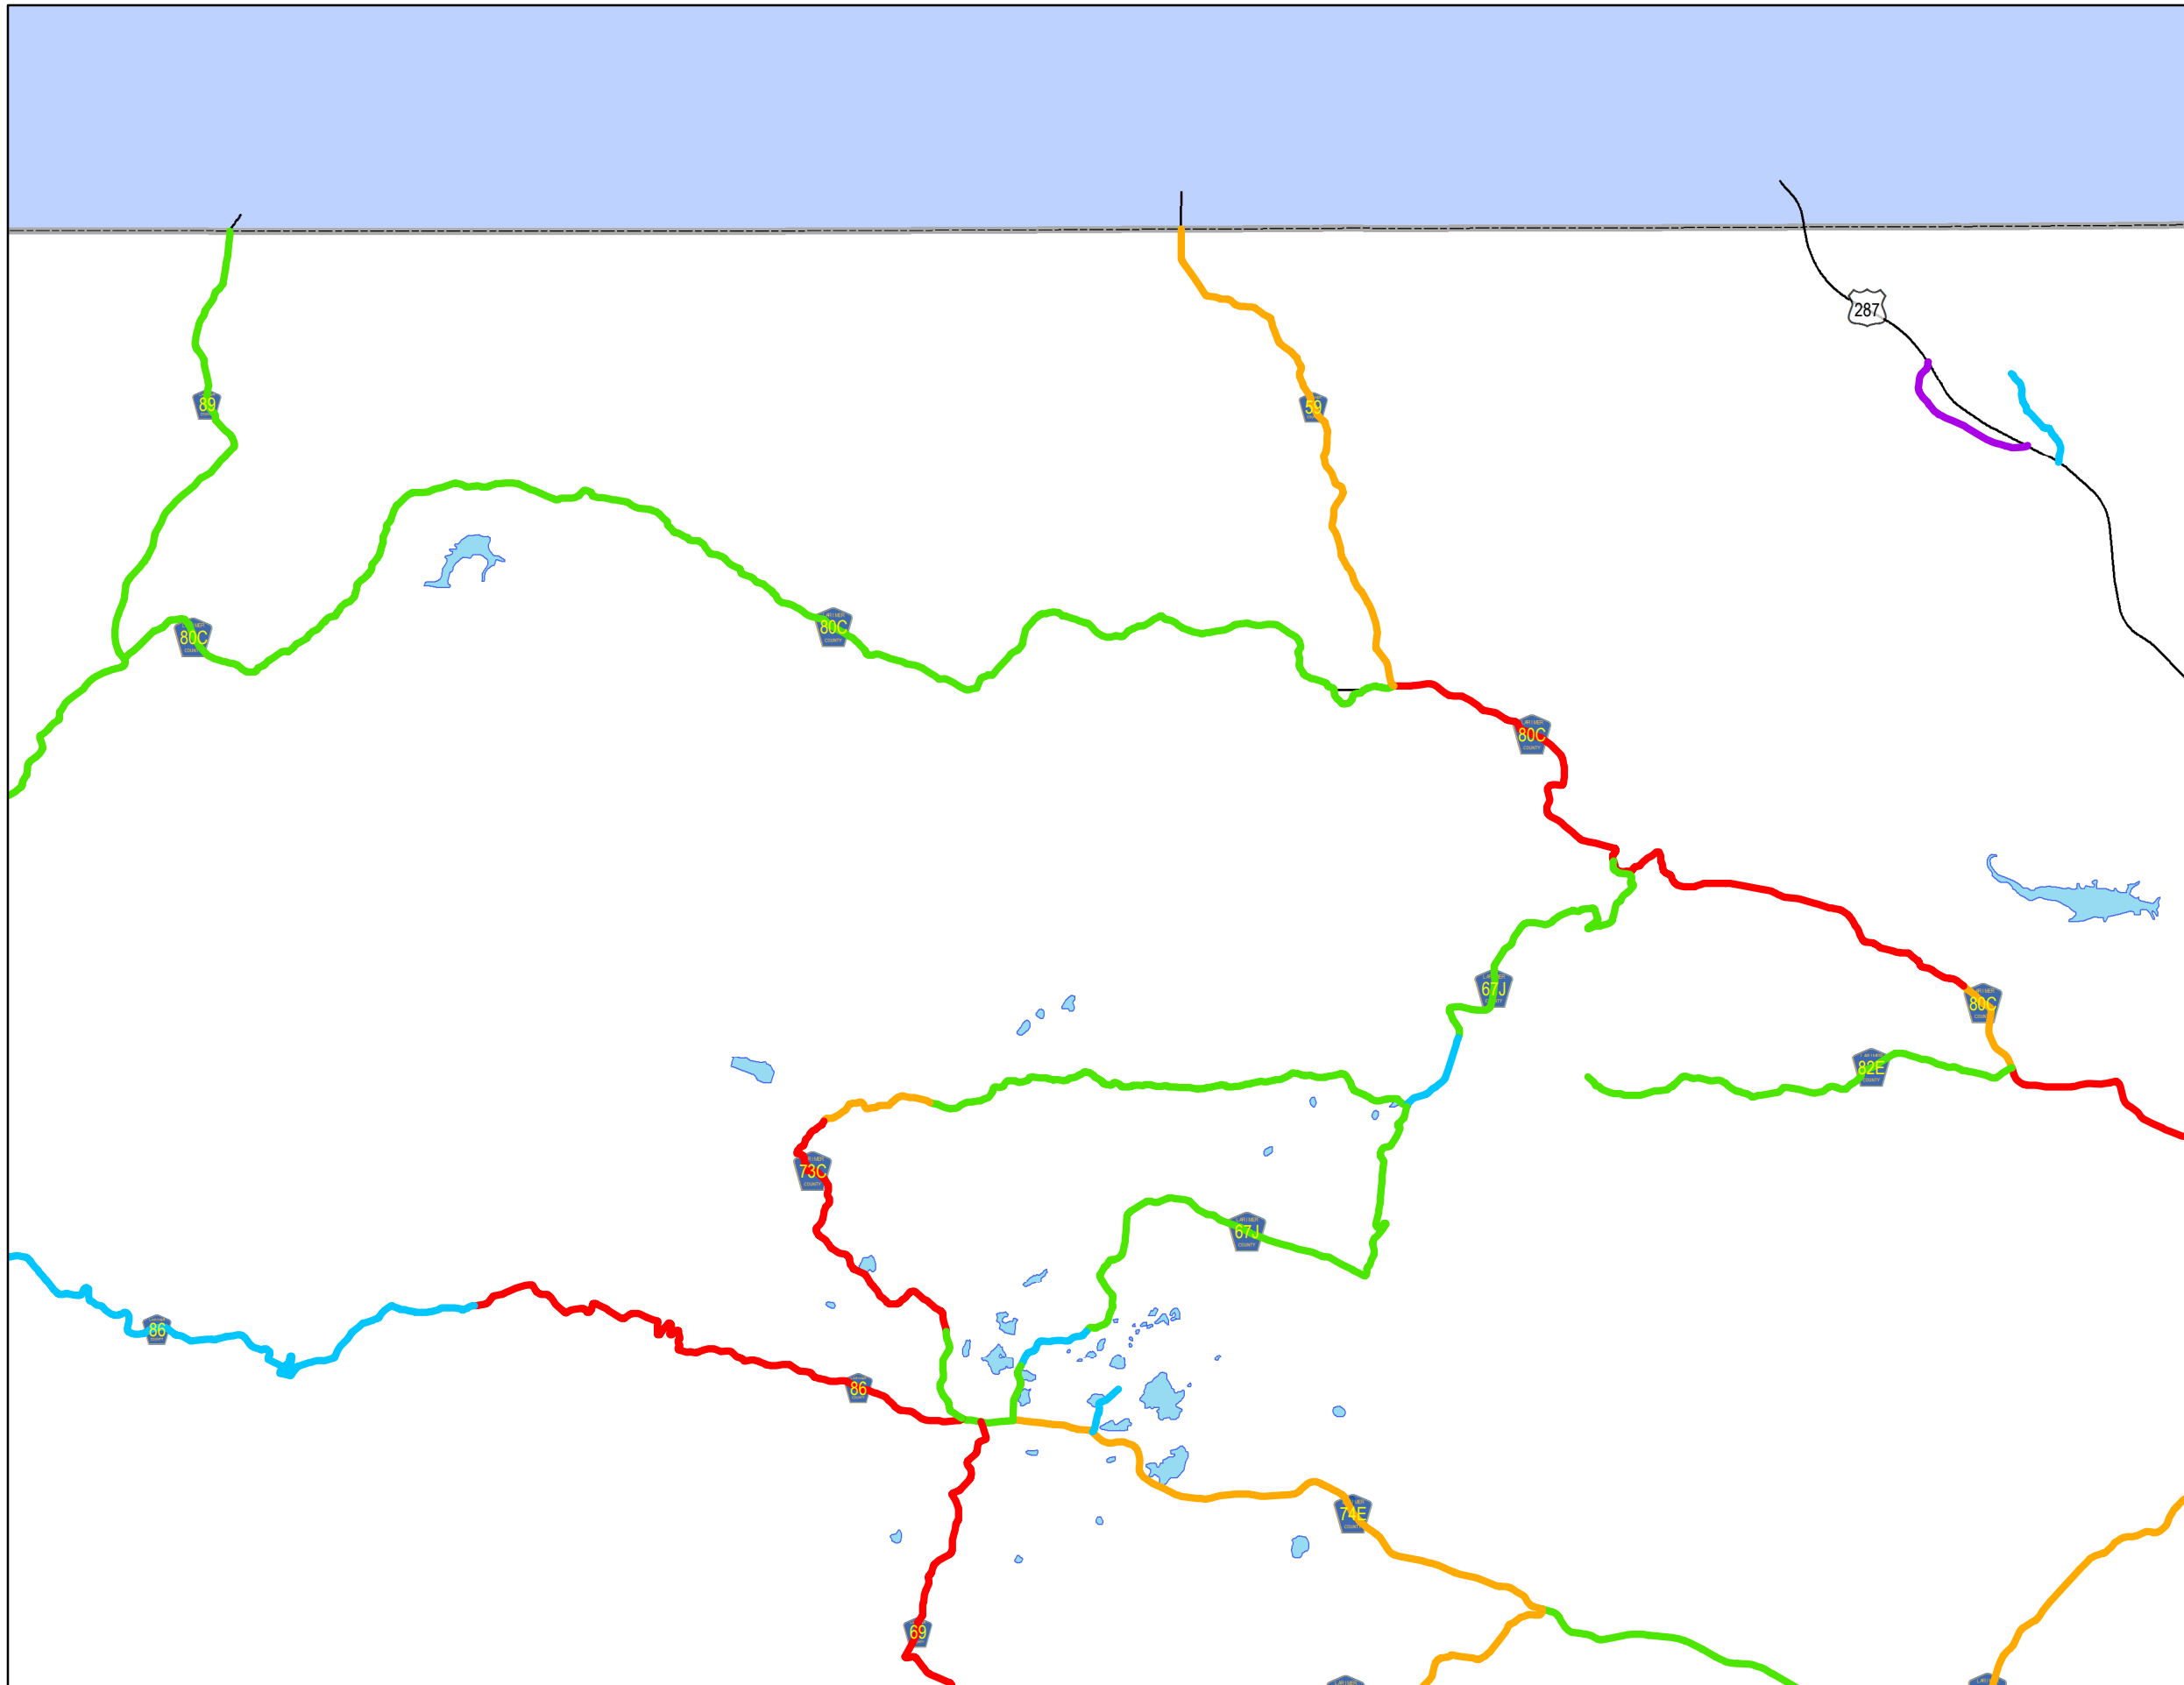

Capacity Grade

Legend

 A	 Major Roads
 B	 Lakes
 C	 City Limits
 D	
 F	

0 0.5 1 2 3 4 Miles

All data and information supplied is for informational purposes only. User expressly acknowledges and agrees that the use of such information is at the sole risk of User. The information provided by Larimer County is without warranty, express or implied, with respect to the accuracy of the data and information contained herein. Under no circumstances shall Larimer County be liable for actual, incidental, special or consequential damages that result from the use of the information by the User, its agents or assigns. Created: Feb 2, 2017