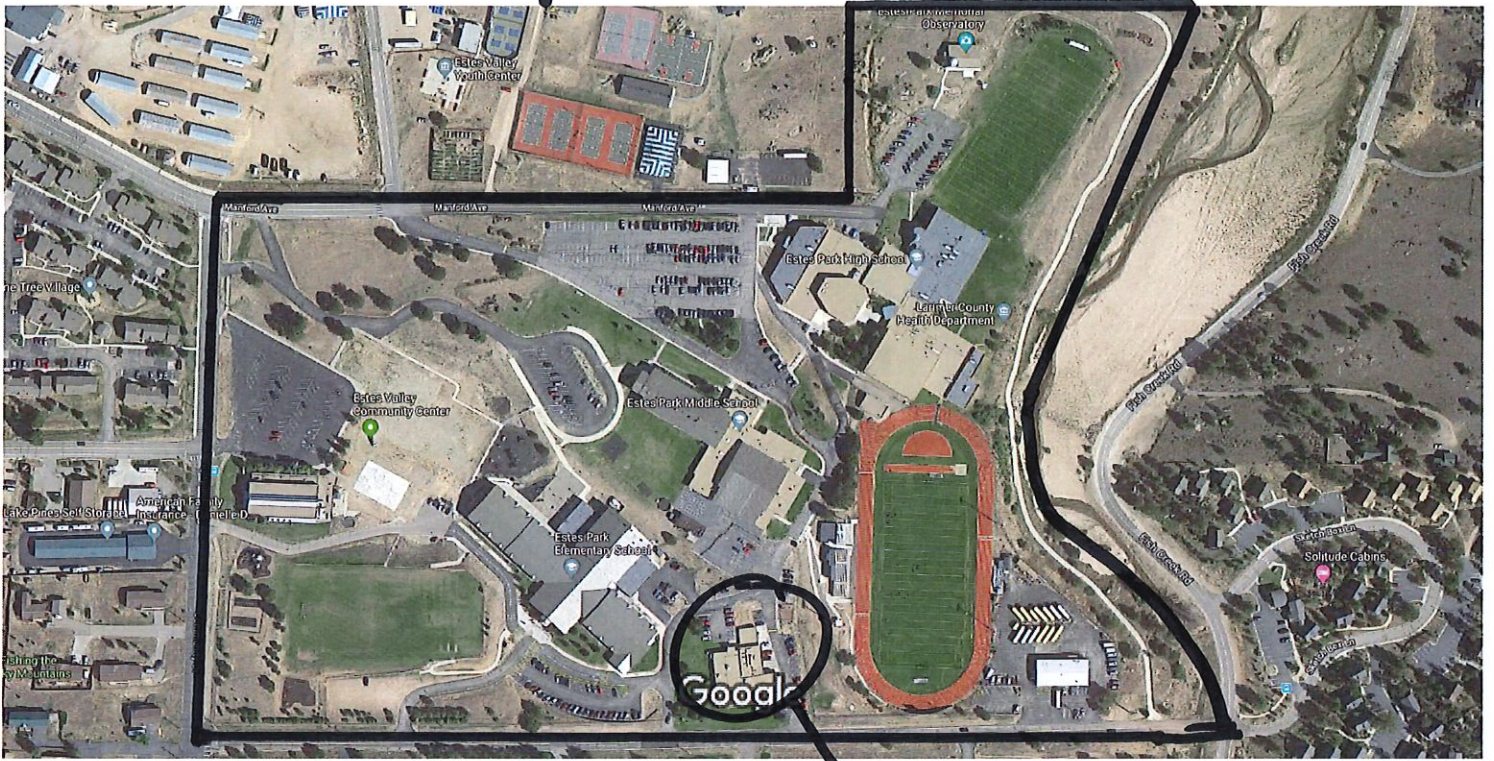

Sample Plot Plan

Imagery ©2018 Google, Map data ©2018 Google 100 ft

1601 Brodie Ave,
Estes Park, CO

AP# 2530441901

Vacation
Home