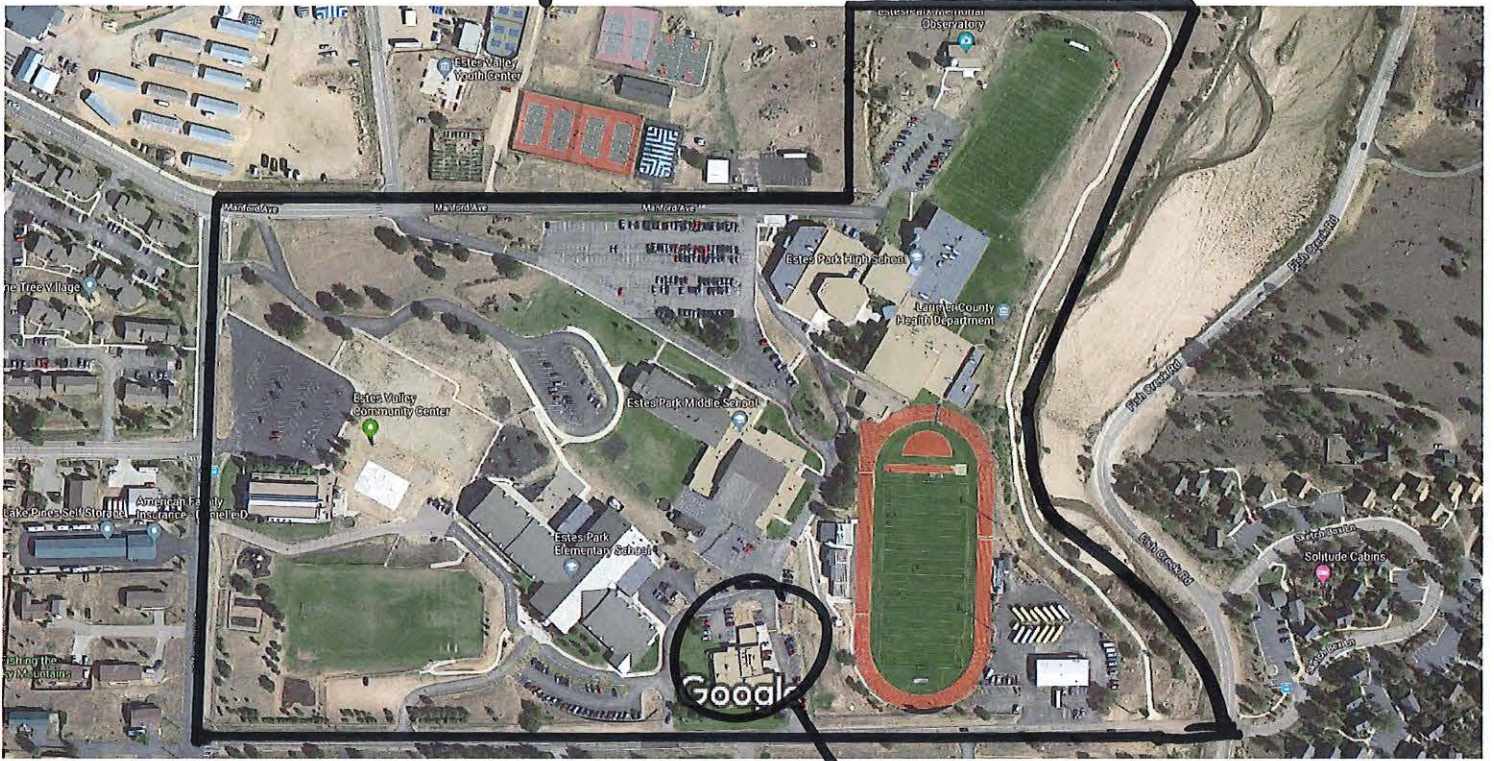

# Sample Plot Plan

Imagery ©2018 Google, Map data ©2018 Google 100 ft

1601 Brodie Ave,  
Estes Park, CO

AP# 2530441901

Vacation  
Home