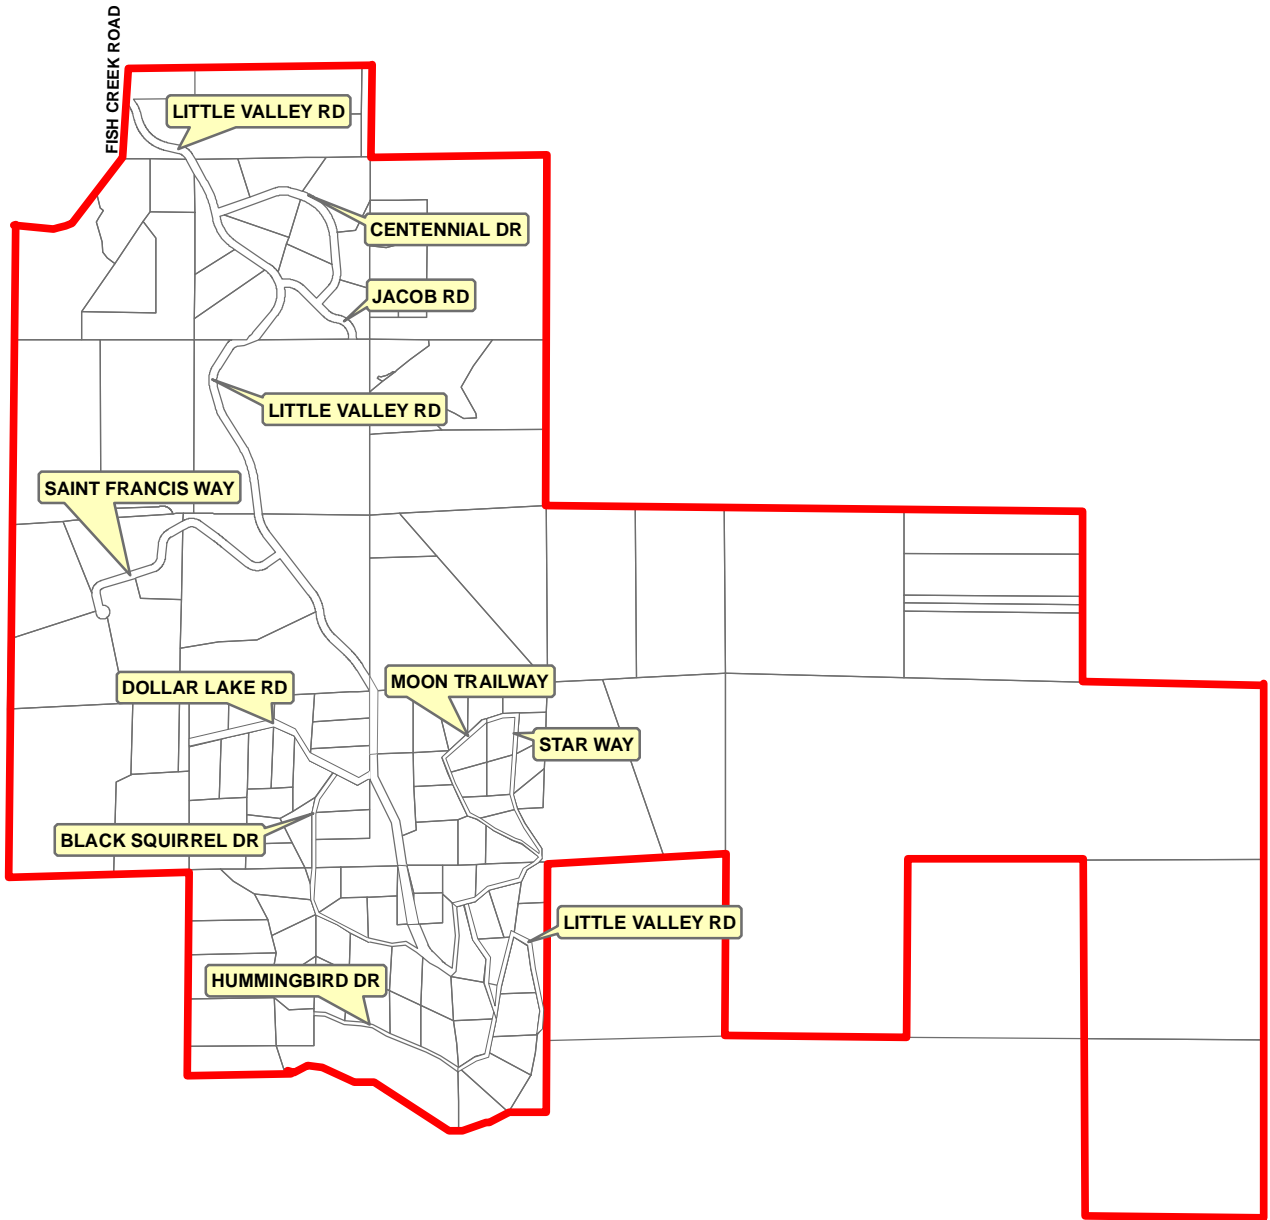

# LITTLE VALLEY - GID #14

Scale: 1:17,000

**Legend**

- Little Valley
- GID Boundary

# 4