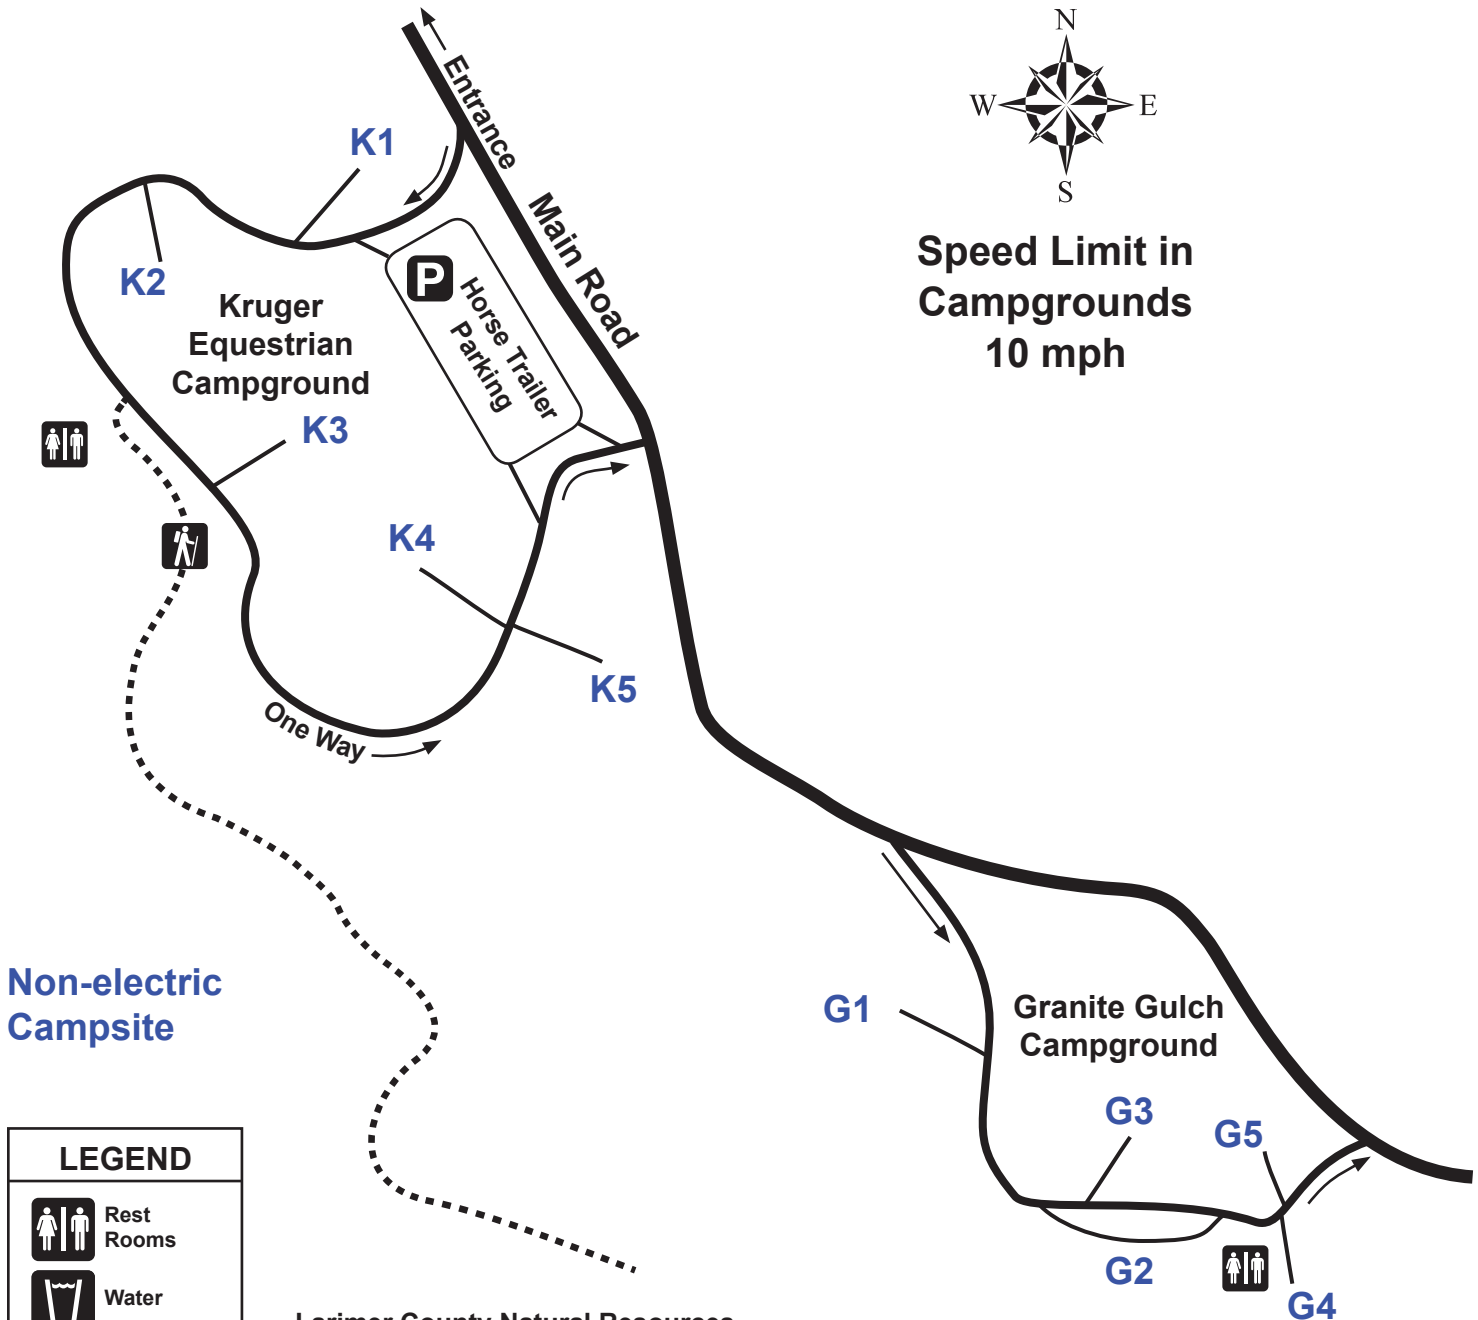

Kruger Equestrian Campground Granite Gulch Campground at Hermit Park Open Space

17 Hermit Park Road; Estes Park, CO 80517

**Speed Limit in
Campgrounds
10 mph**

**Non-electric
Campsite**

LEGEND	
	Rest Rooms
	Water
	Parking Area
	Hiking Trail
RV dump station at entrance to Hermit Park	
Potable water at group pavilion parking area	