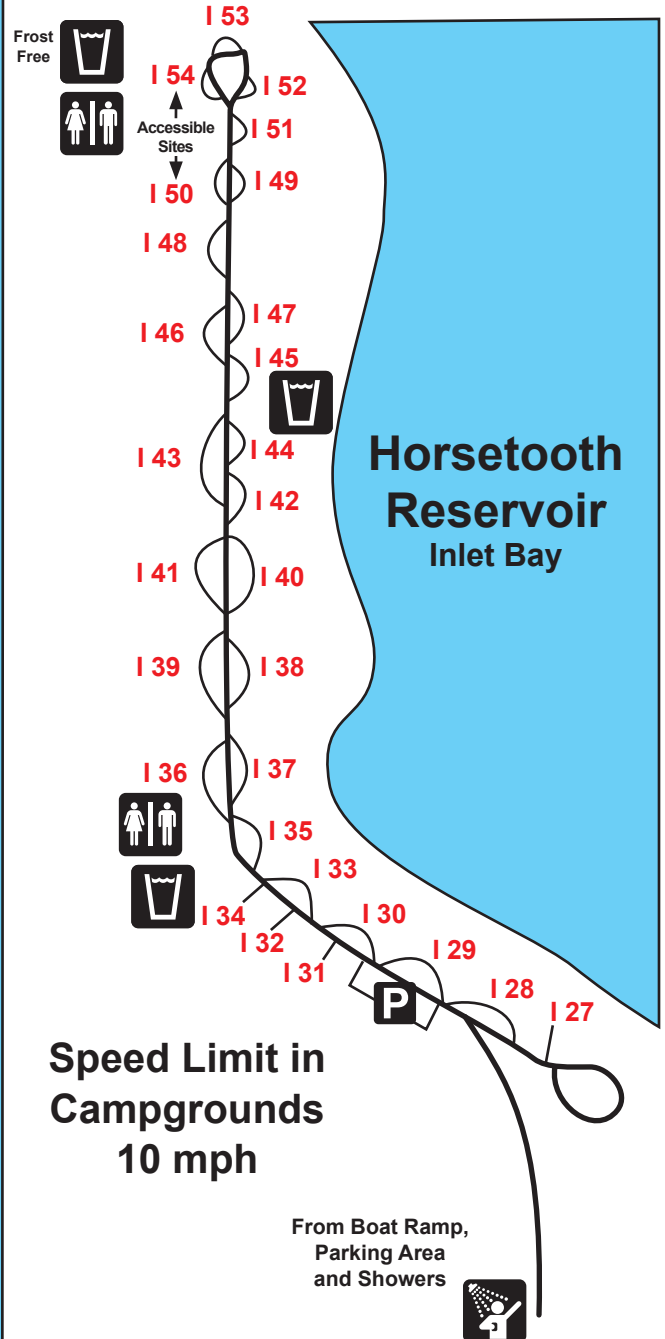

Inlet Bay Campground at Horsetooth Reservoir

4314 Shoreline Dr.; Fort Collins, CO 80526

Campsites 27- 54

Larimer County Natural Resources
1800 S. County Road 31
Loveland, CO 80537
(970) 619-4570
www.larimer.org/naturalresources
www.larimercamping.com

Original mapping: Volunteer Mike Mosehauer 01/2019