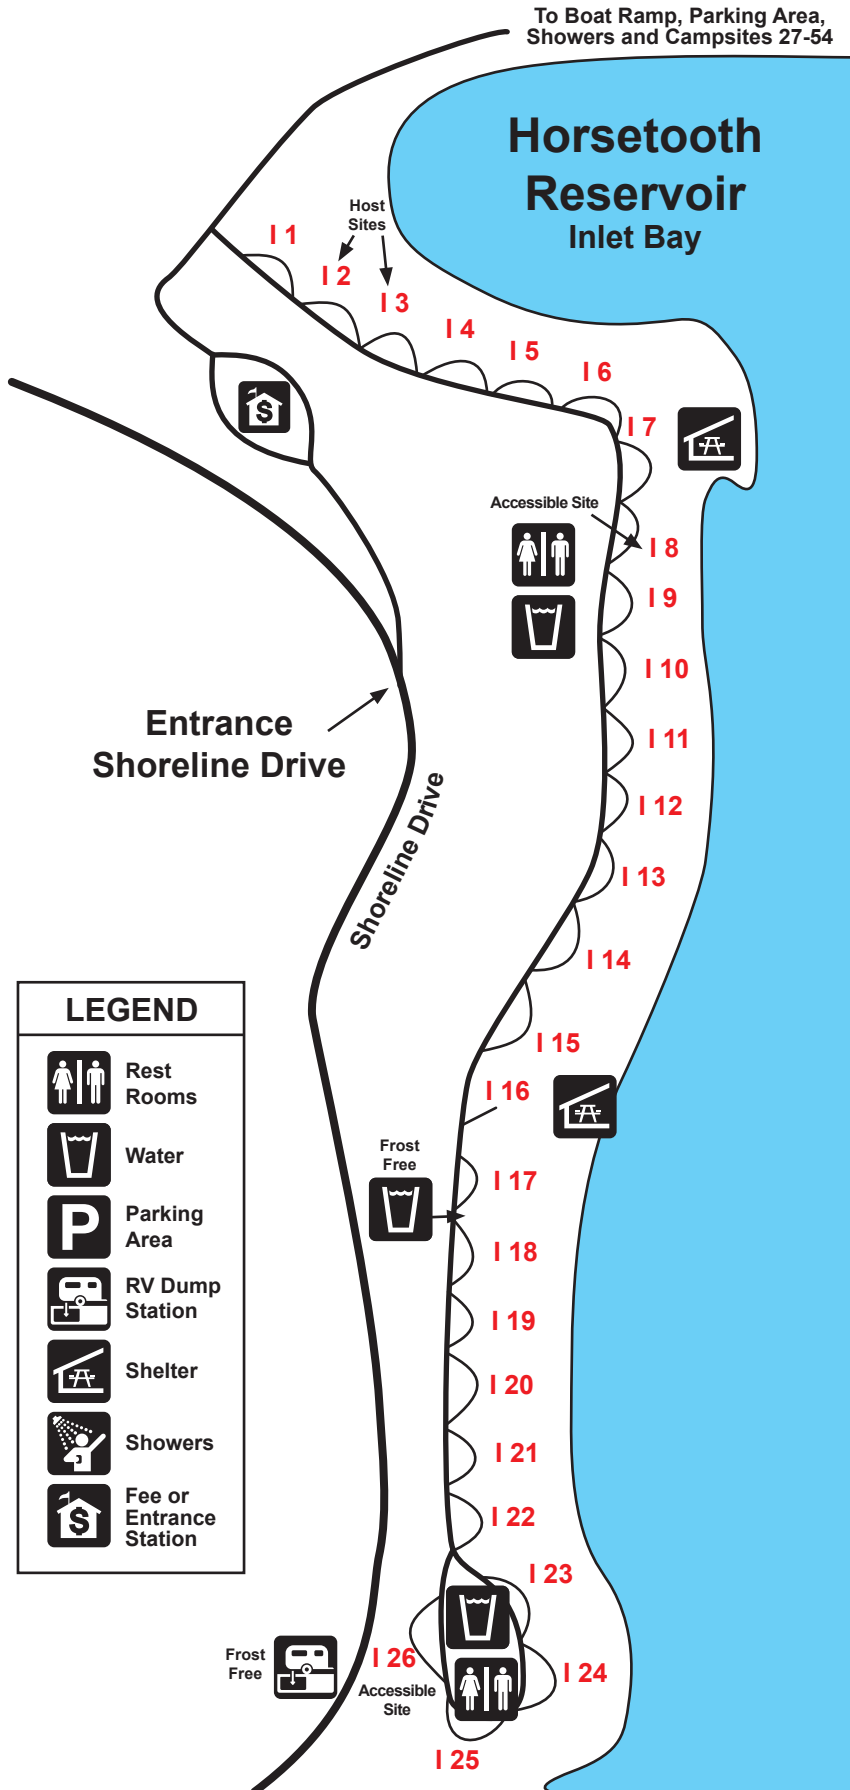

Inlet Bay Campground at Horsetooth Reservoir

4314 Shoreline Dr.; Fort Collins, CO 80526

Campsites 27- 54

Larimer County Natural Resources
1800 S. County Road 31
Loveland, CO 80537
(970) 619-4570
www.larimer.org/naturalresources
www.larimercamping.com

Original mapping: Volunteer Mike Mosehauer 01/2019