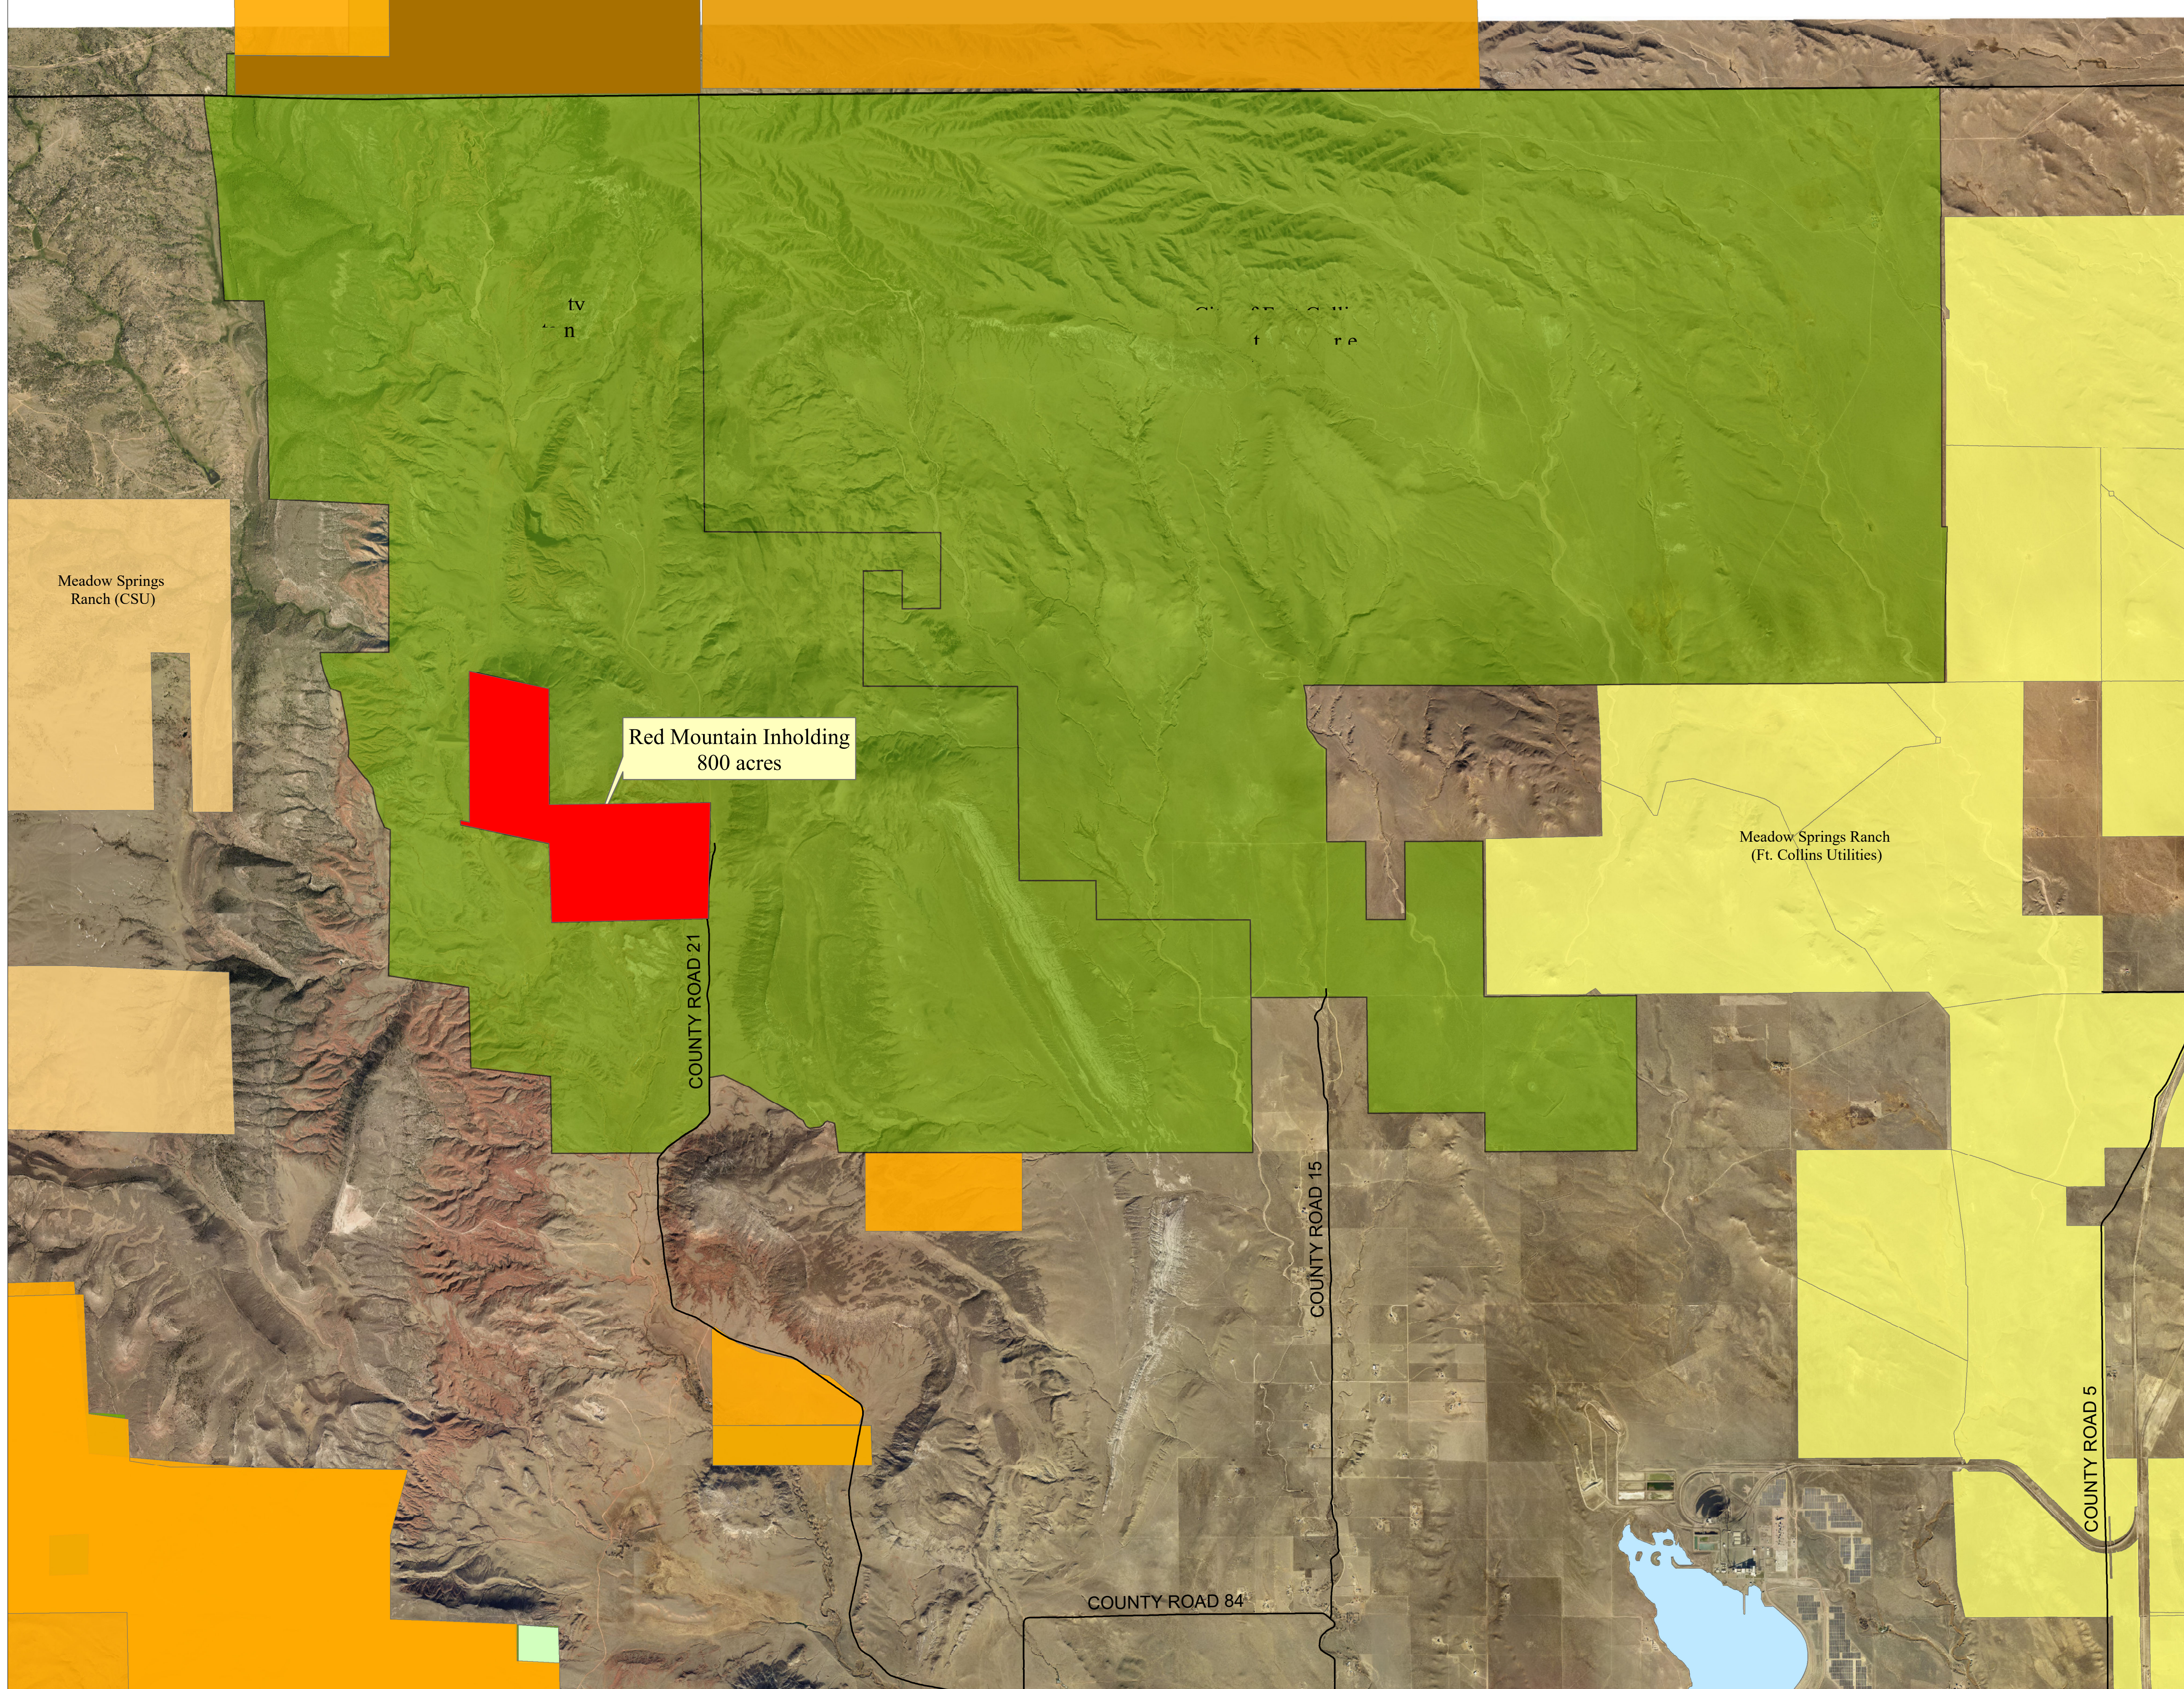

**Laramie Foothills
Mountains to Plains Project Area**

Land Status

- Red Mountain Inholding - 800 acres
- Conservation Easements (private)
- Larimer County/Fort Collins Open Space
- The Nature Conservancy
- City of Cheyenne
- State Lands
- Federal Lands
- Fort Collins Utilities

Other Features

- Major Roads
- Lakes & Ponds

The information on this map is not intended for appraisal, engineering, legal or other purposes. Larimer County makes no guarantee as to the accuracy or usefulness of this spatial information. All data contained on this map has known limitations dependent upon source, collection methods, scale and other factors.