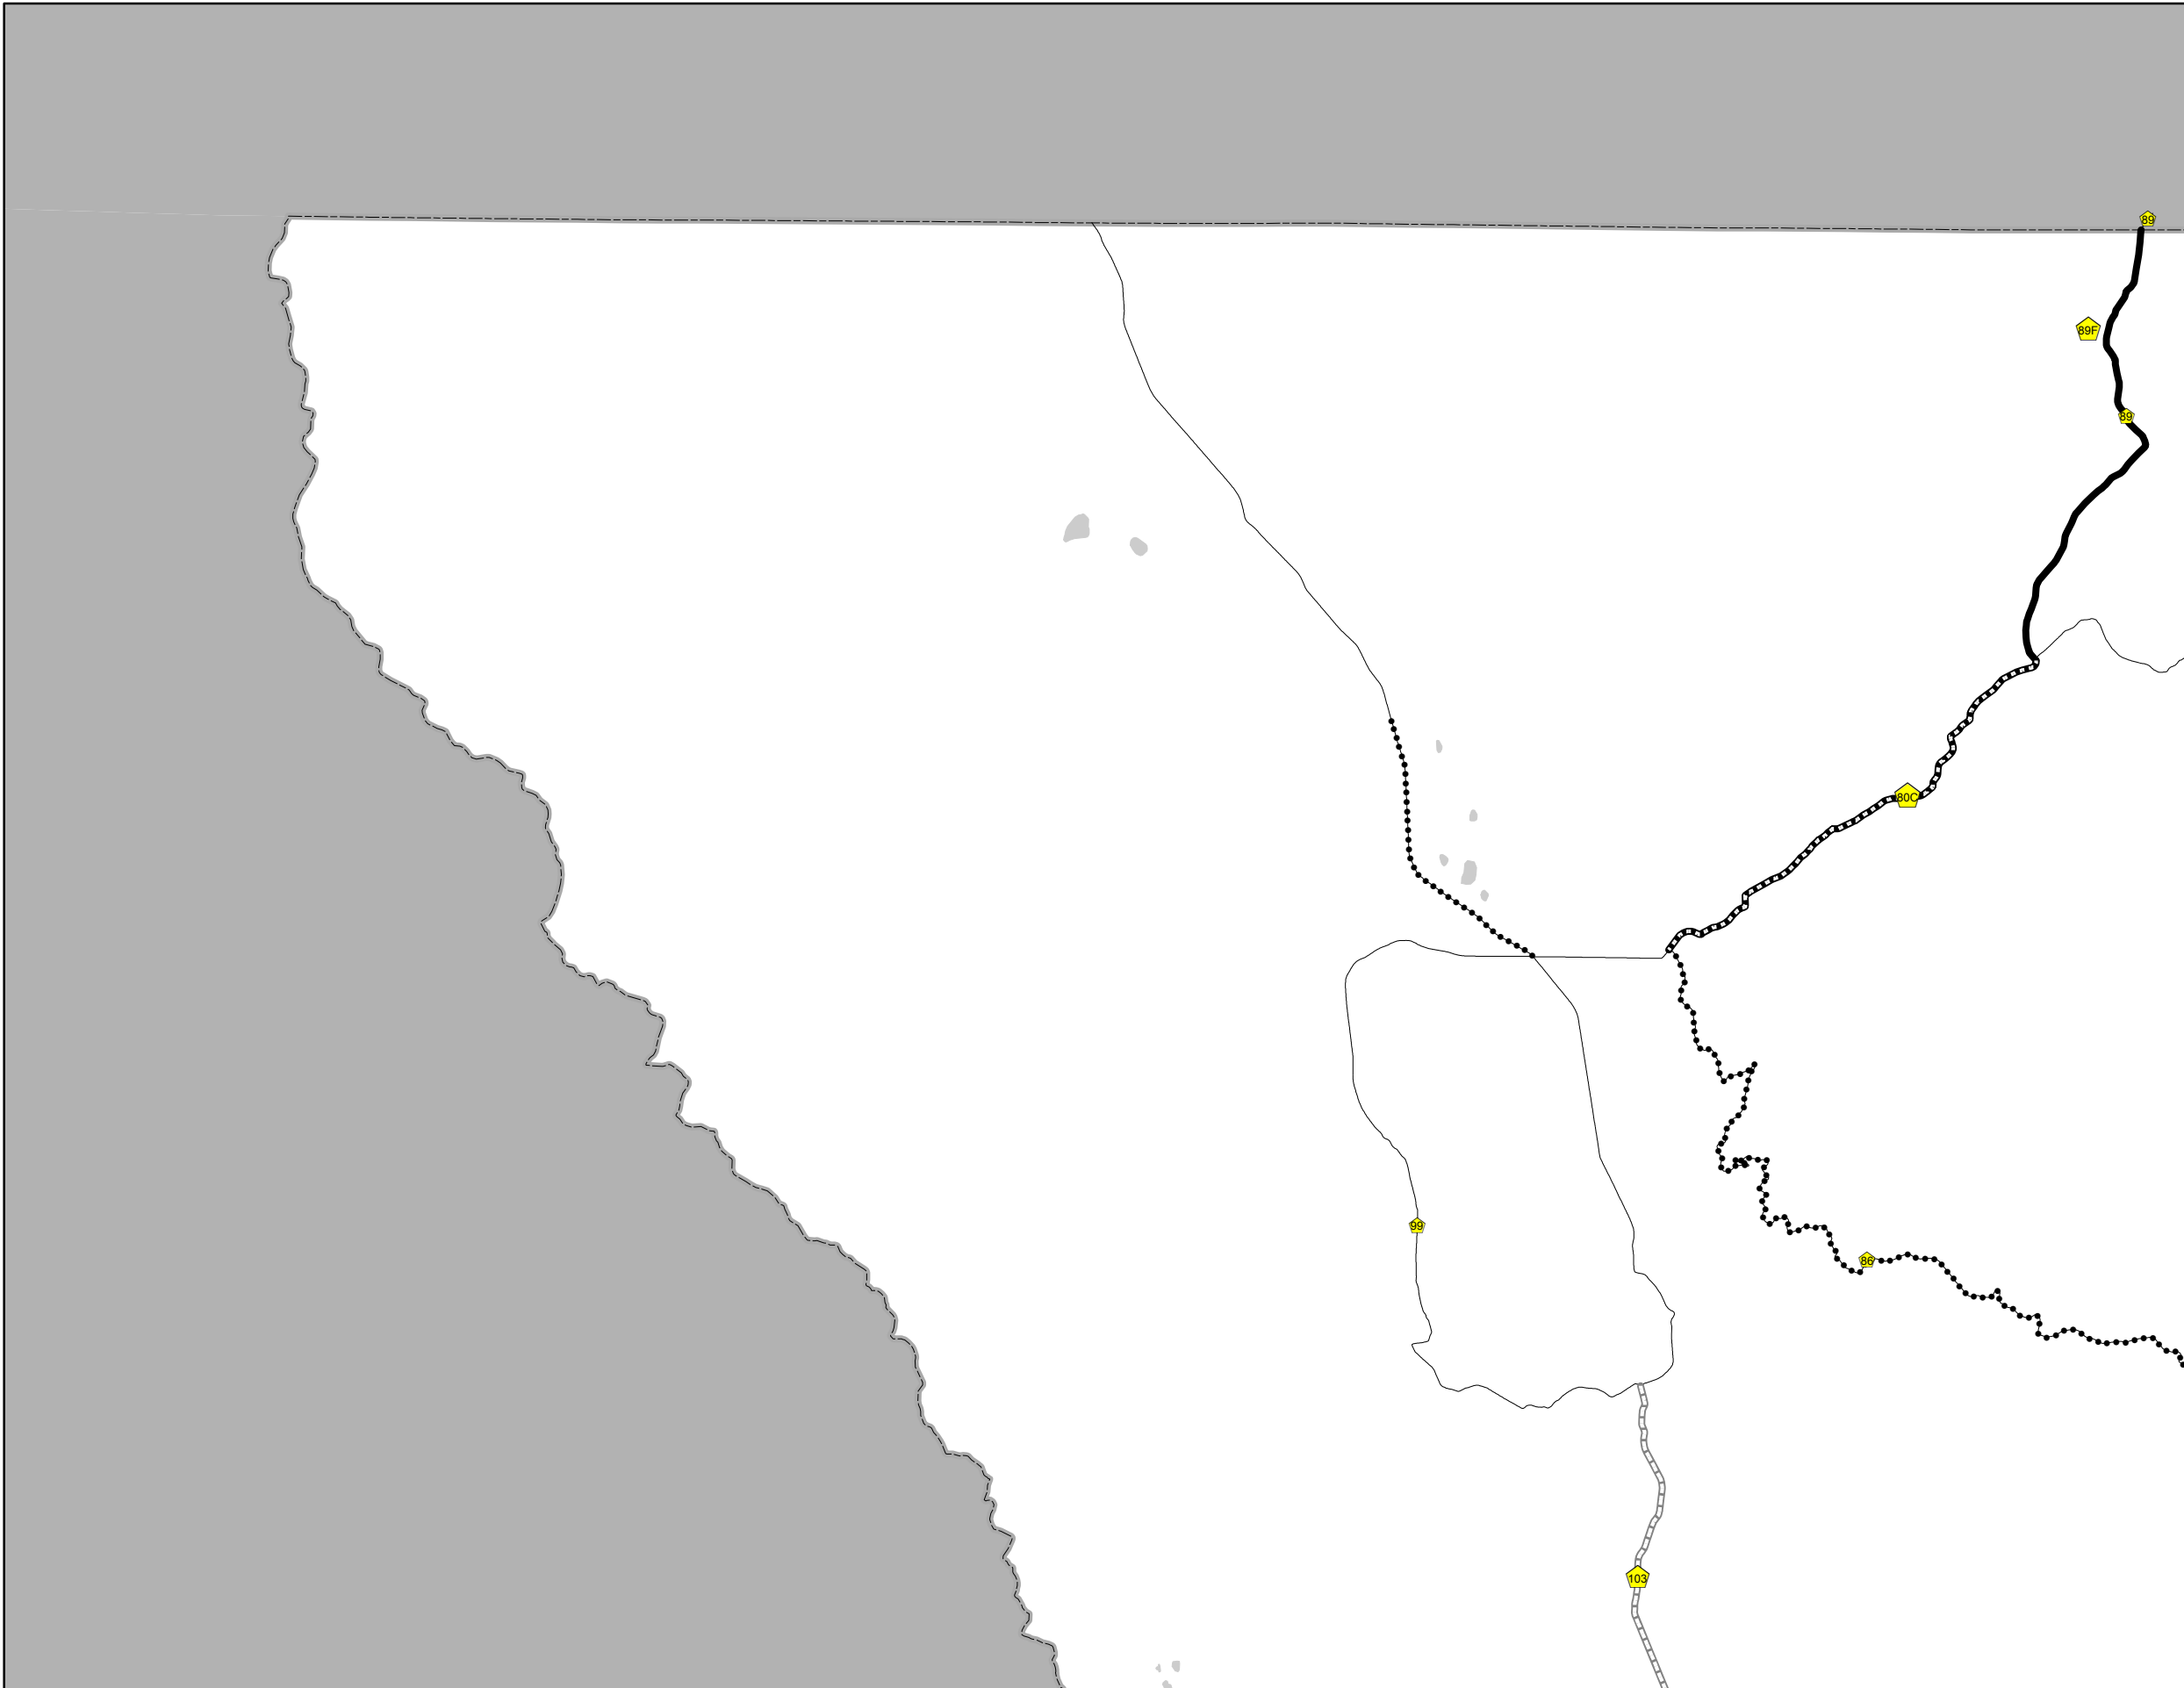

Safety Grade

Legend

—	Major Roads
—	Lakes
- - -	City Limits
••••	
•••••	
—	

All data and information supplied is for informational purposes only. User expressly acknowledges and agrees that the use of such information is at the sole risk of User. The information provided by Larimer County is without warranty, express or implied, with respect to the accuracy of the data and information contained herein. Under no circumstances shall Larimer County be liable for actual, incidental, special or consequential damages that result from the use of the information by the User, its agents or assigns. Created: Apr 18, 2012

Safety Grade

Legend

	Major Roads
	A
	B
	C
	D
	F
	Lakes
	City Limits

All data and information supplied is for informational purposes only. User expressly acknowledges and agrees that the use of such information is at the sole risk of User. The information provided by Larimer County is without warranty, express or implied, with respect to the accuracy of the data and information contained herein. Under no circumstances shall Larimer County be liable for actual, incidental, special or consequential damages that result from the use of the information by the User, its agents or assigns. Created: Apr 18, 2012