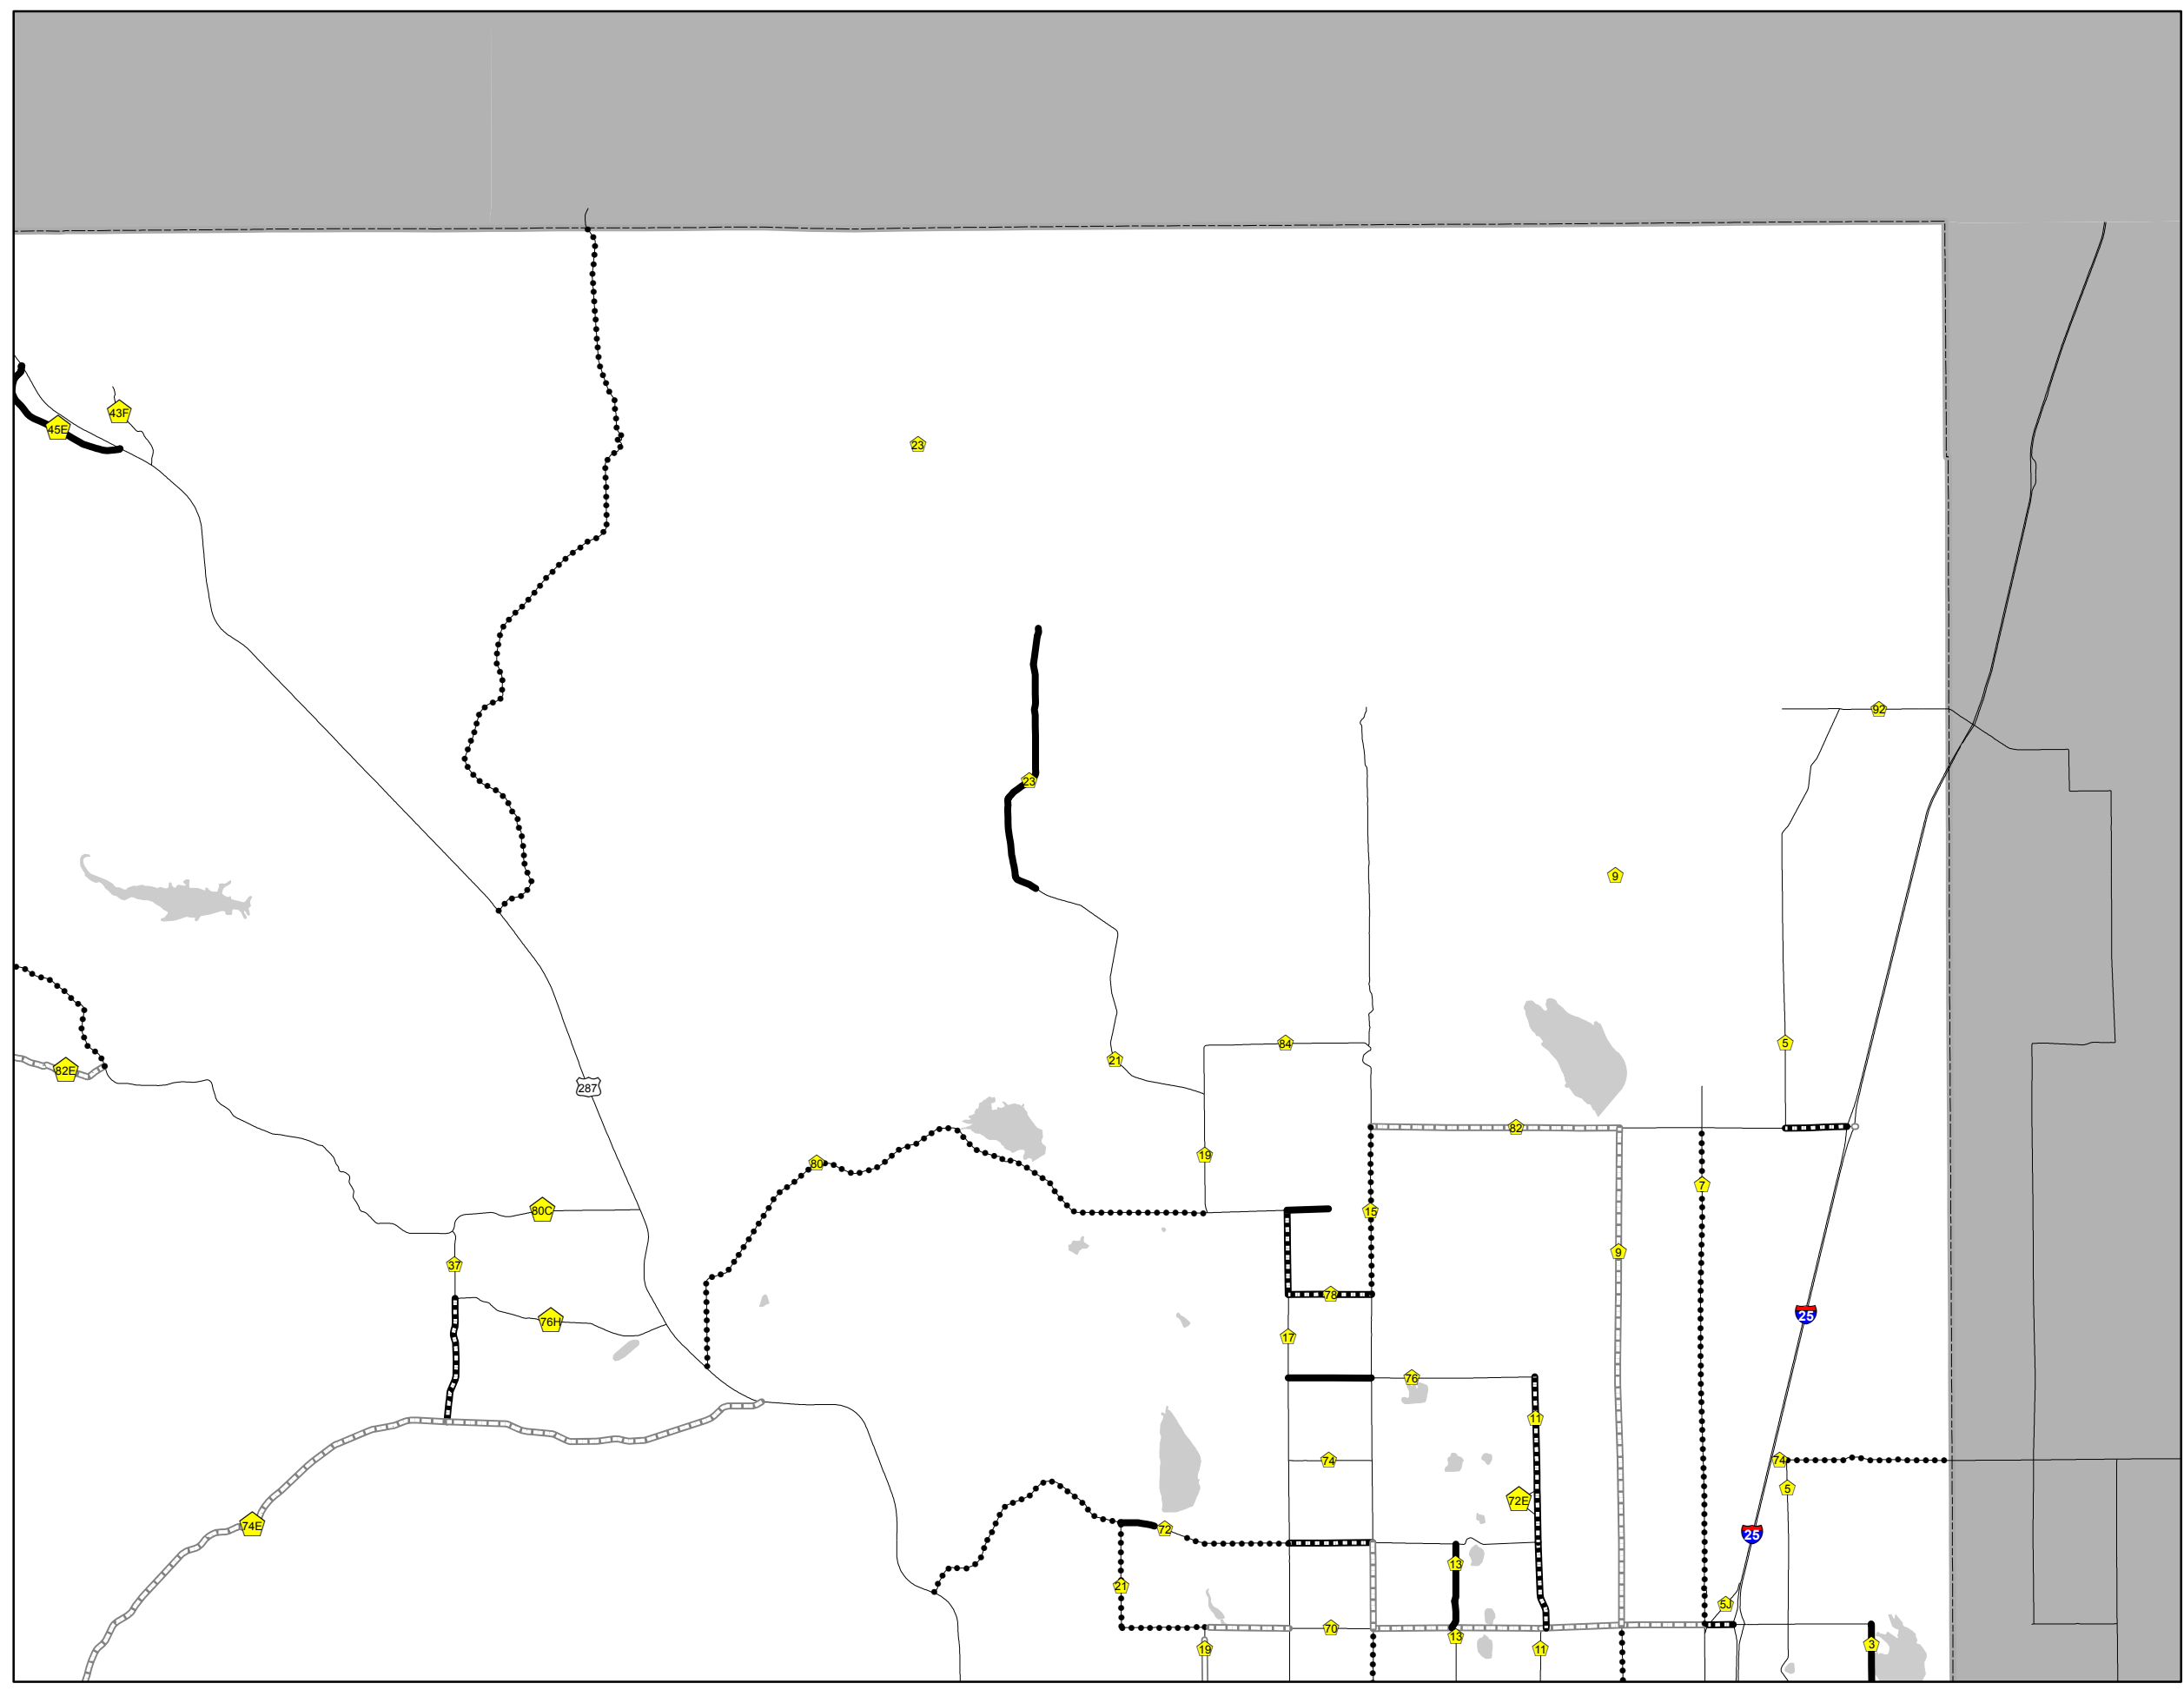

Safety Grade

Legend

—	Major Roads
—	Lakes
- - -	City Limits
••••	
•••••	
—	

All data and information supplied is for informational purposes only. User expressly acknowledges and agrees that the use of such information is at the sole risk of User. The information provided by Larimer County is without warranty, express or implied, with respect to the accuracy of the data and information contained herein. Under no circumstances shall Larimer County be liable for actual, incidental, special or consequential damages that result from the use of the information by the User, its agents or assigns. Created: Apr 18, 2012

Safety Grade

Legend

	Major Roads
	A
	B
	C
	D
	F
	Lakes
	City Limits

All data and information supplied is for informational purposes only. User expressly acknowledges and agrees that the use of such information is at the sole risk of User. The information provided by Larimer County is without warranty, express or implied, with respect to the accuracy of the data and information contained herein. Under no circumstances shall Larimer County be liable for actual, incidental, special or consequential damages that result from the use of the information by the User, its agents or assigns. Created: Apr 18, 2012