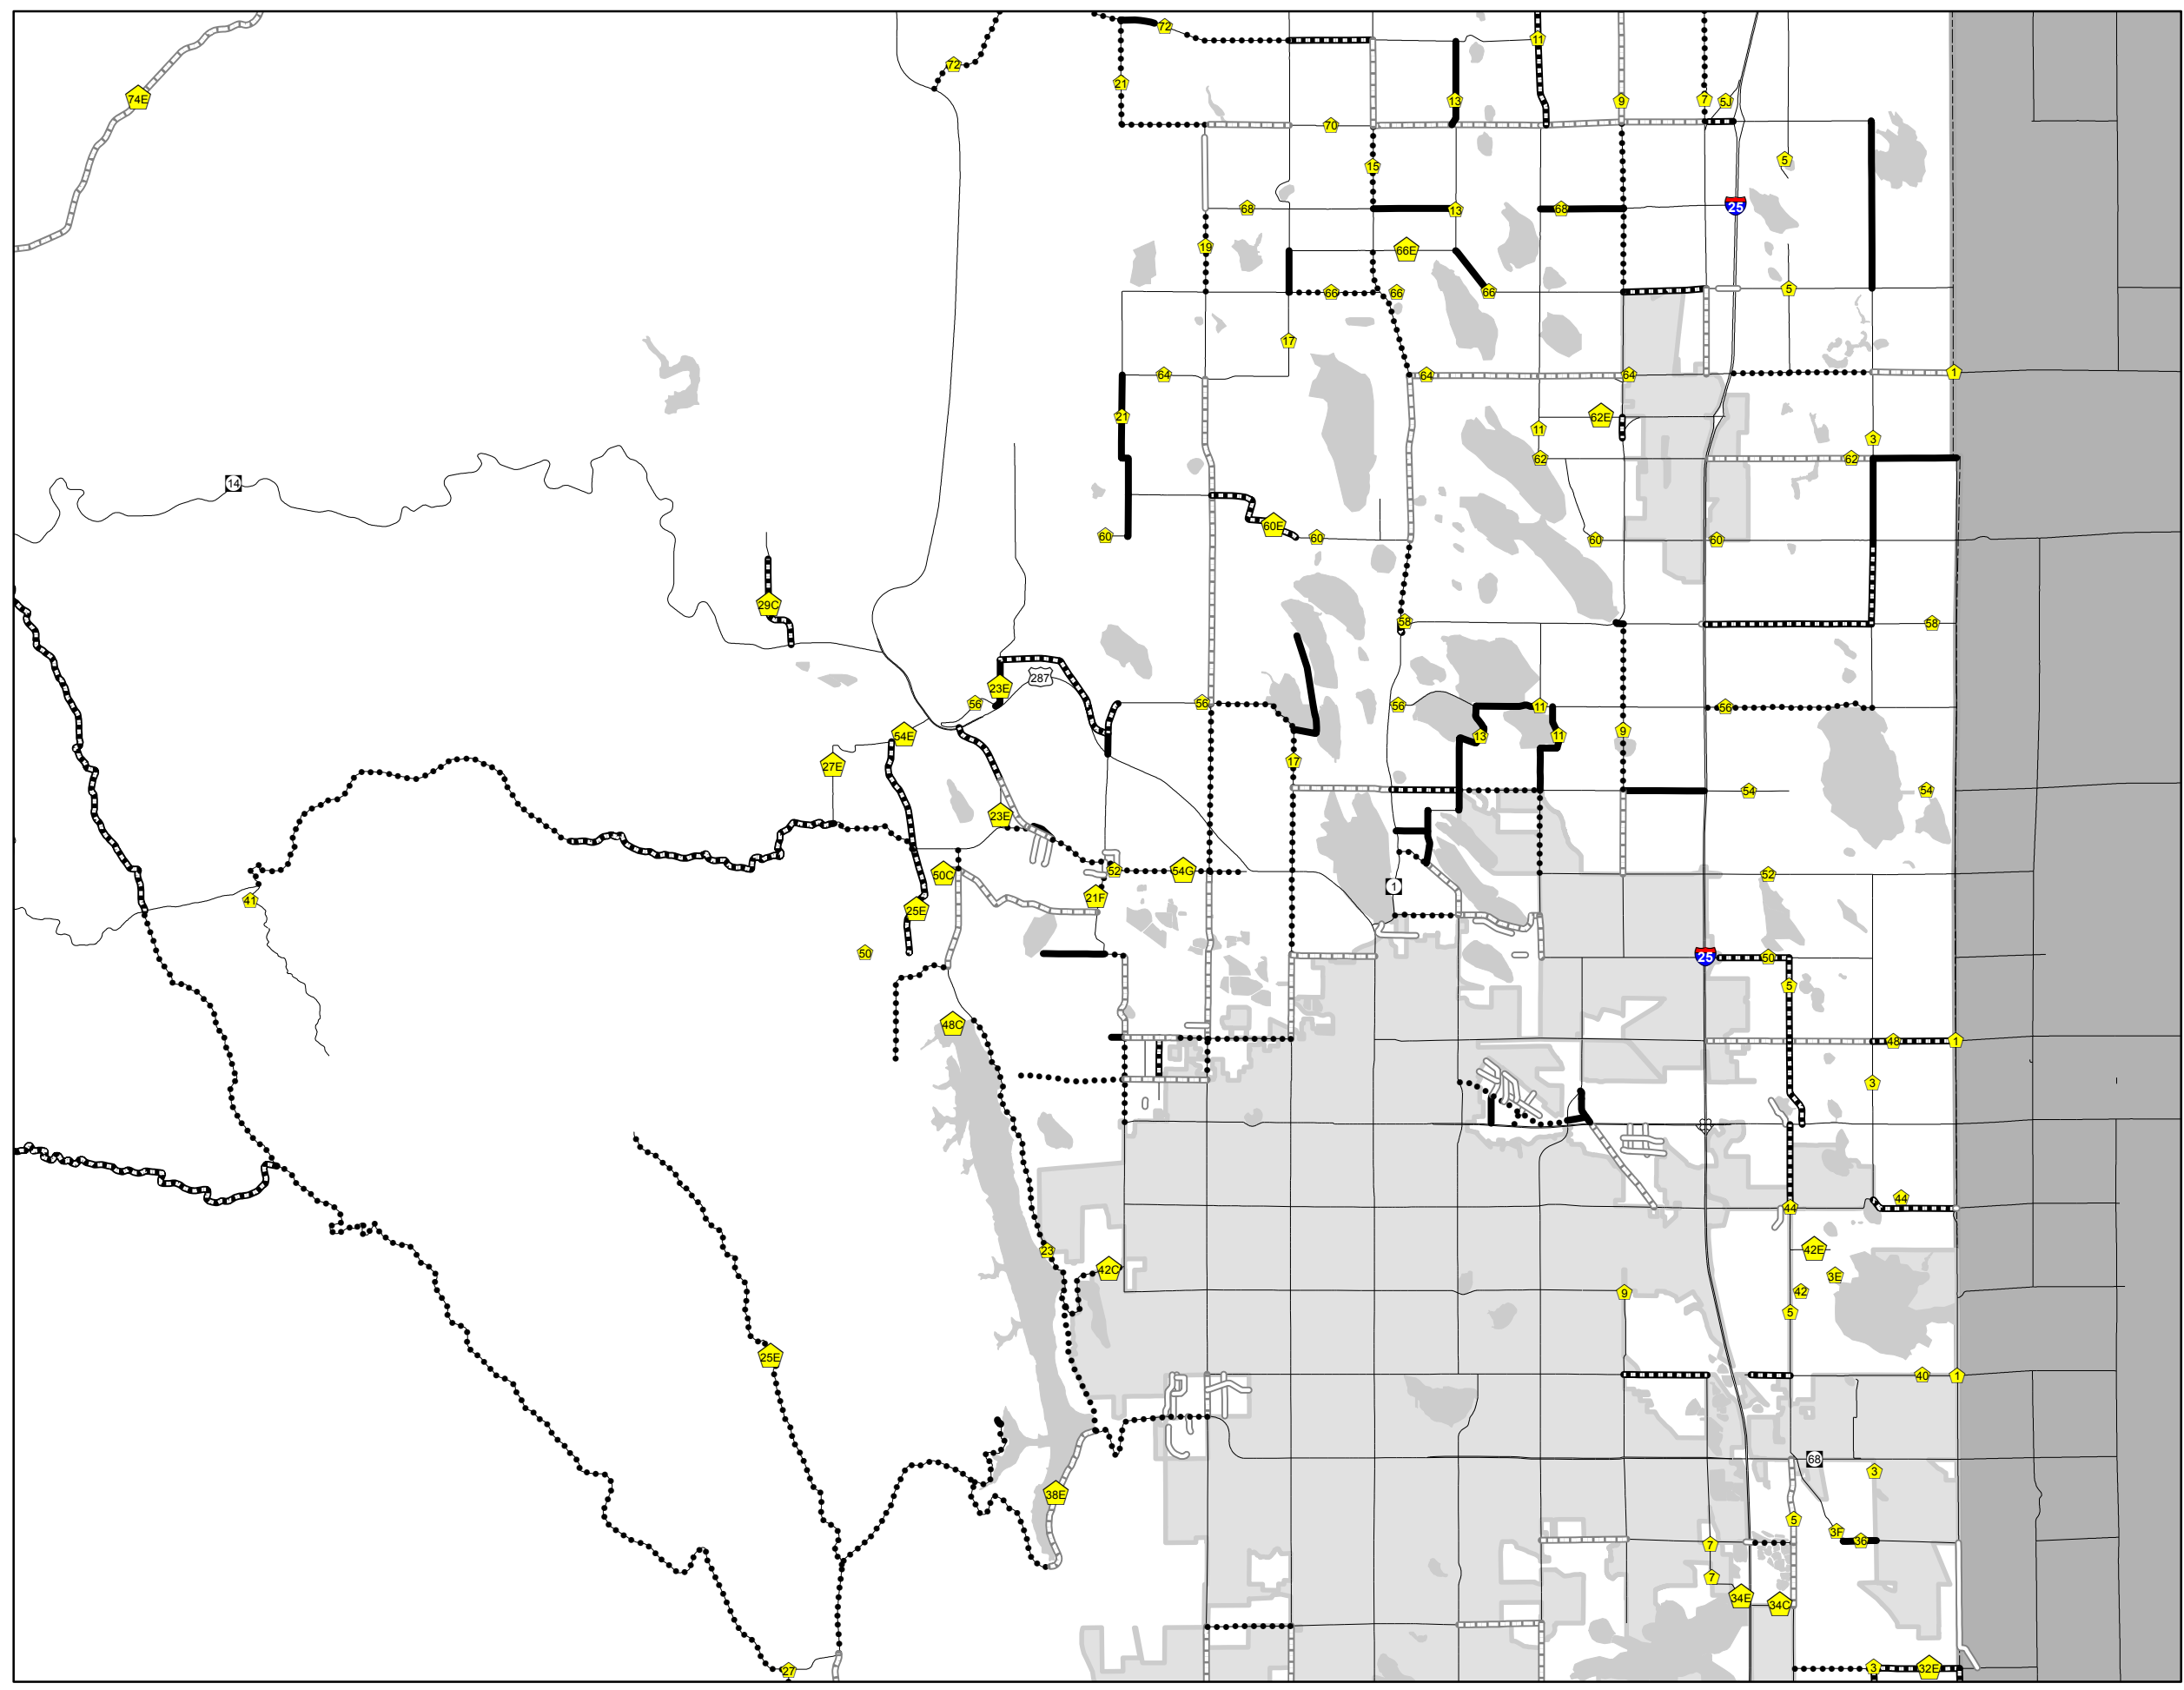

Safety Grade

Legend

—	Major Roads
⎓	Lakes
⎓	City Limits
⋯	A
⎓	B
⋯	C
⎓	D
⎓	F