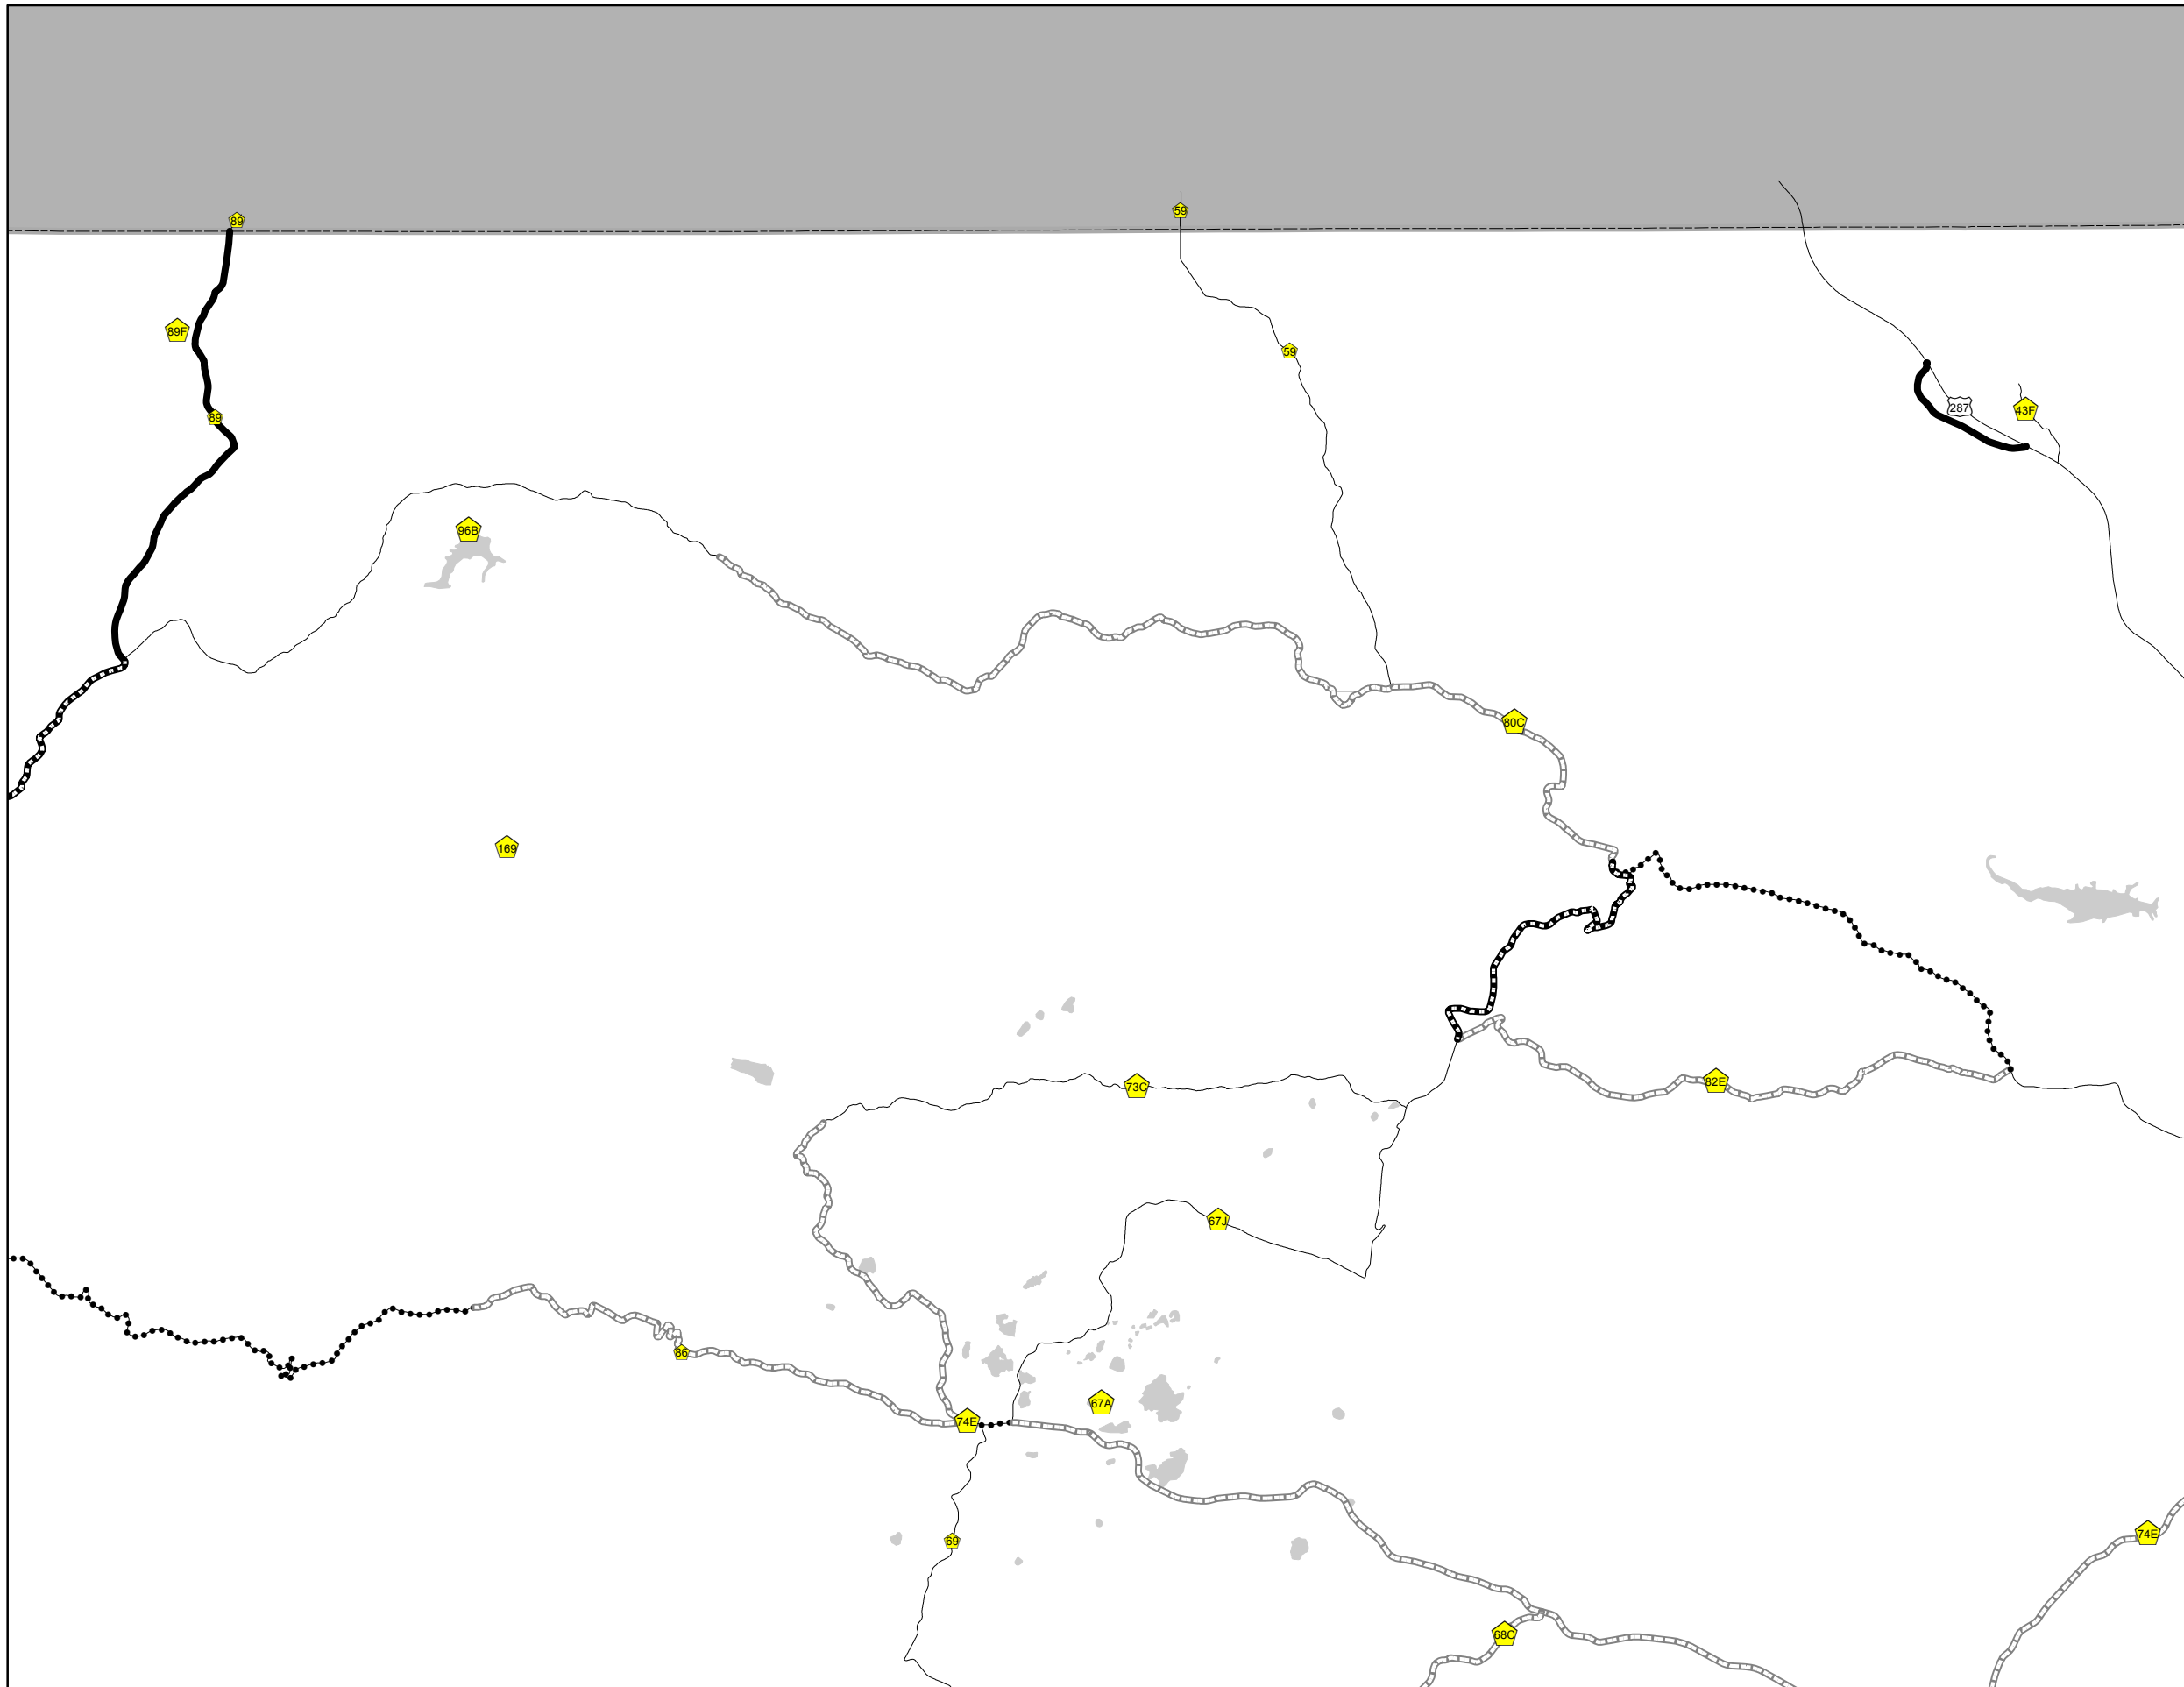

Safety Grade

Legend

—	Major Roads
—	Lakes
- - -	City Limits
••••	
•••••	
—	

All data and information supplied is for informational purposes only. User expressly acknowledges and agrees that the use of such information is at the sole risk of User. The information provided by Larimer County is without warranty, express or implied, with respect to the accuracy of the data and information contained herein. Under no circumstances shall Larimer County be liable for actual, incidental, special or consequential damages that result from the use of the information by the User, its agents or assigns. Created: Apr 18, 2012

Safety Grade

Legend

	Major Roads
	A
	B
	C
	D
	F
	Lakes
	City Limits

All data and information supplied is for informational purposes only. User expressly acknowledges and agrees that the use of such information is at the sole risk of User. The information provided by Larimer County is without warranty, express or implied, with respect to the accuracy of the data and information contained herein. Under no circumstances shall Larimer County be liable for actual, incidental, special or consequential damages that result from the use of the information by the User, its agents or assigns. Created: Apr 18, 2012