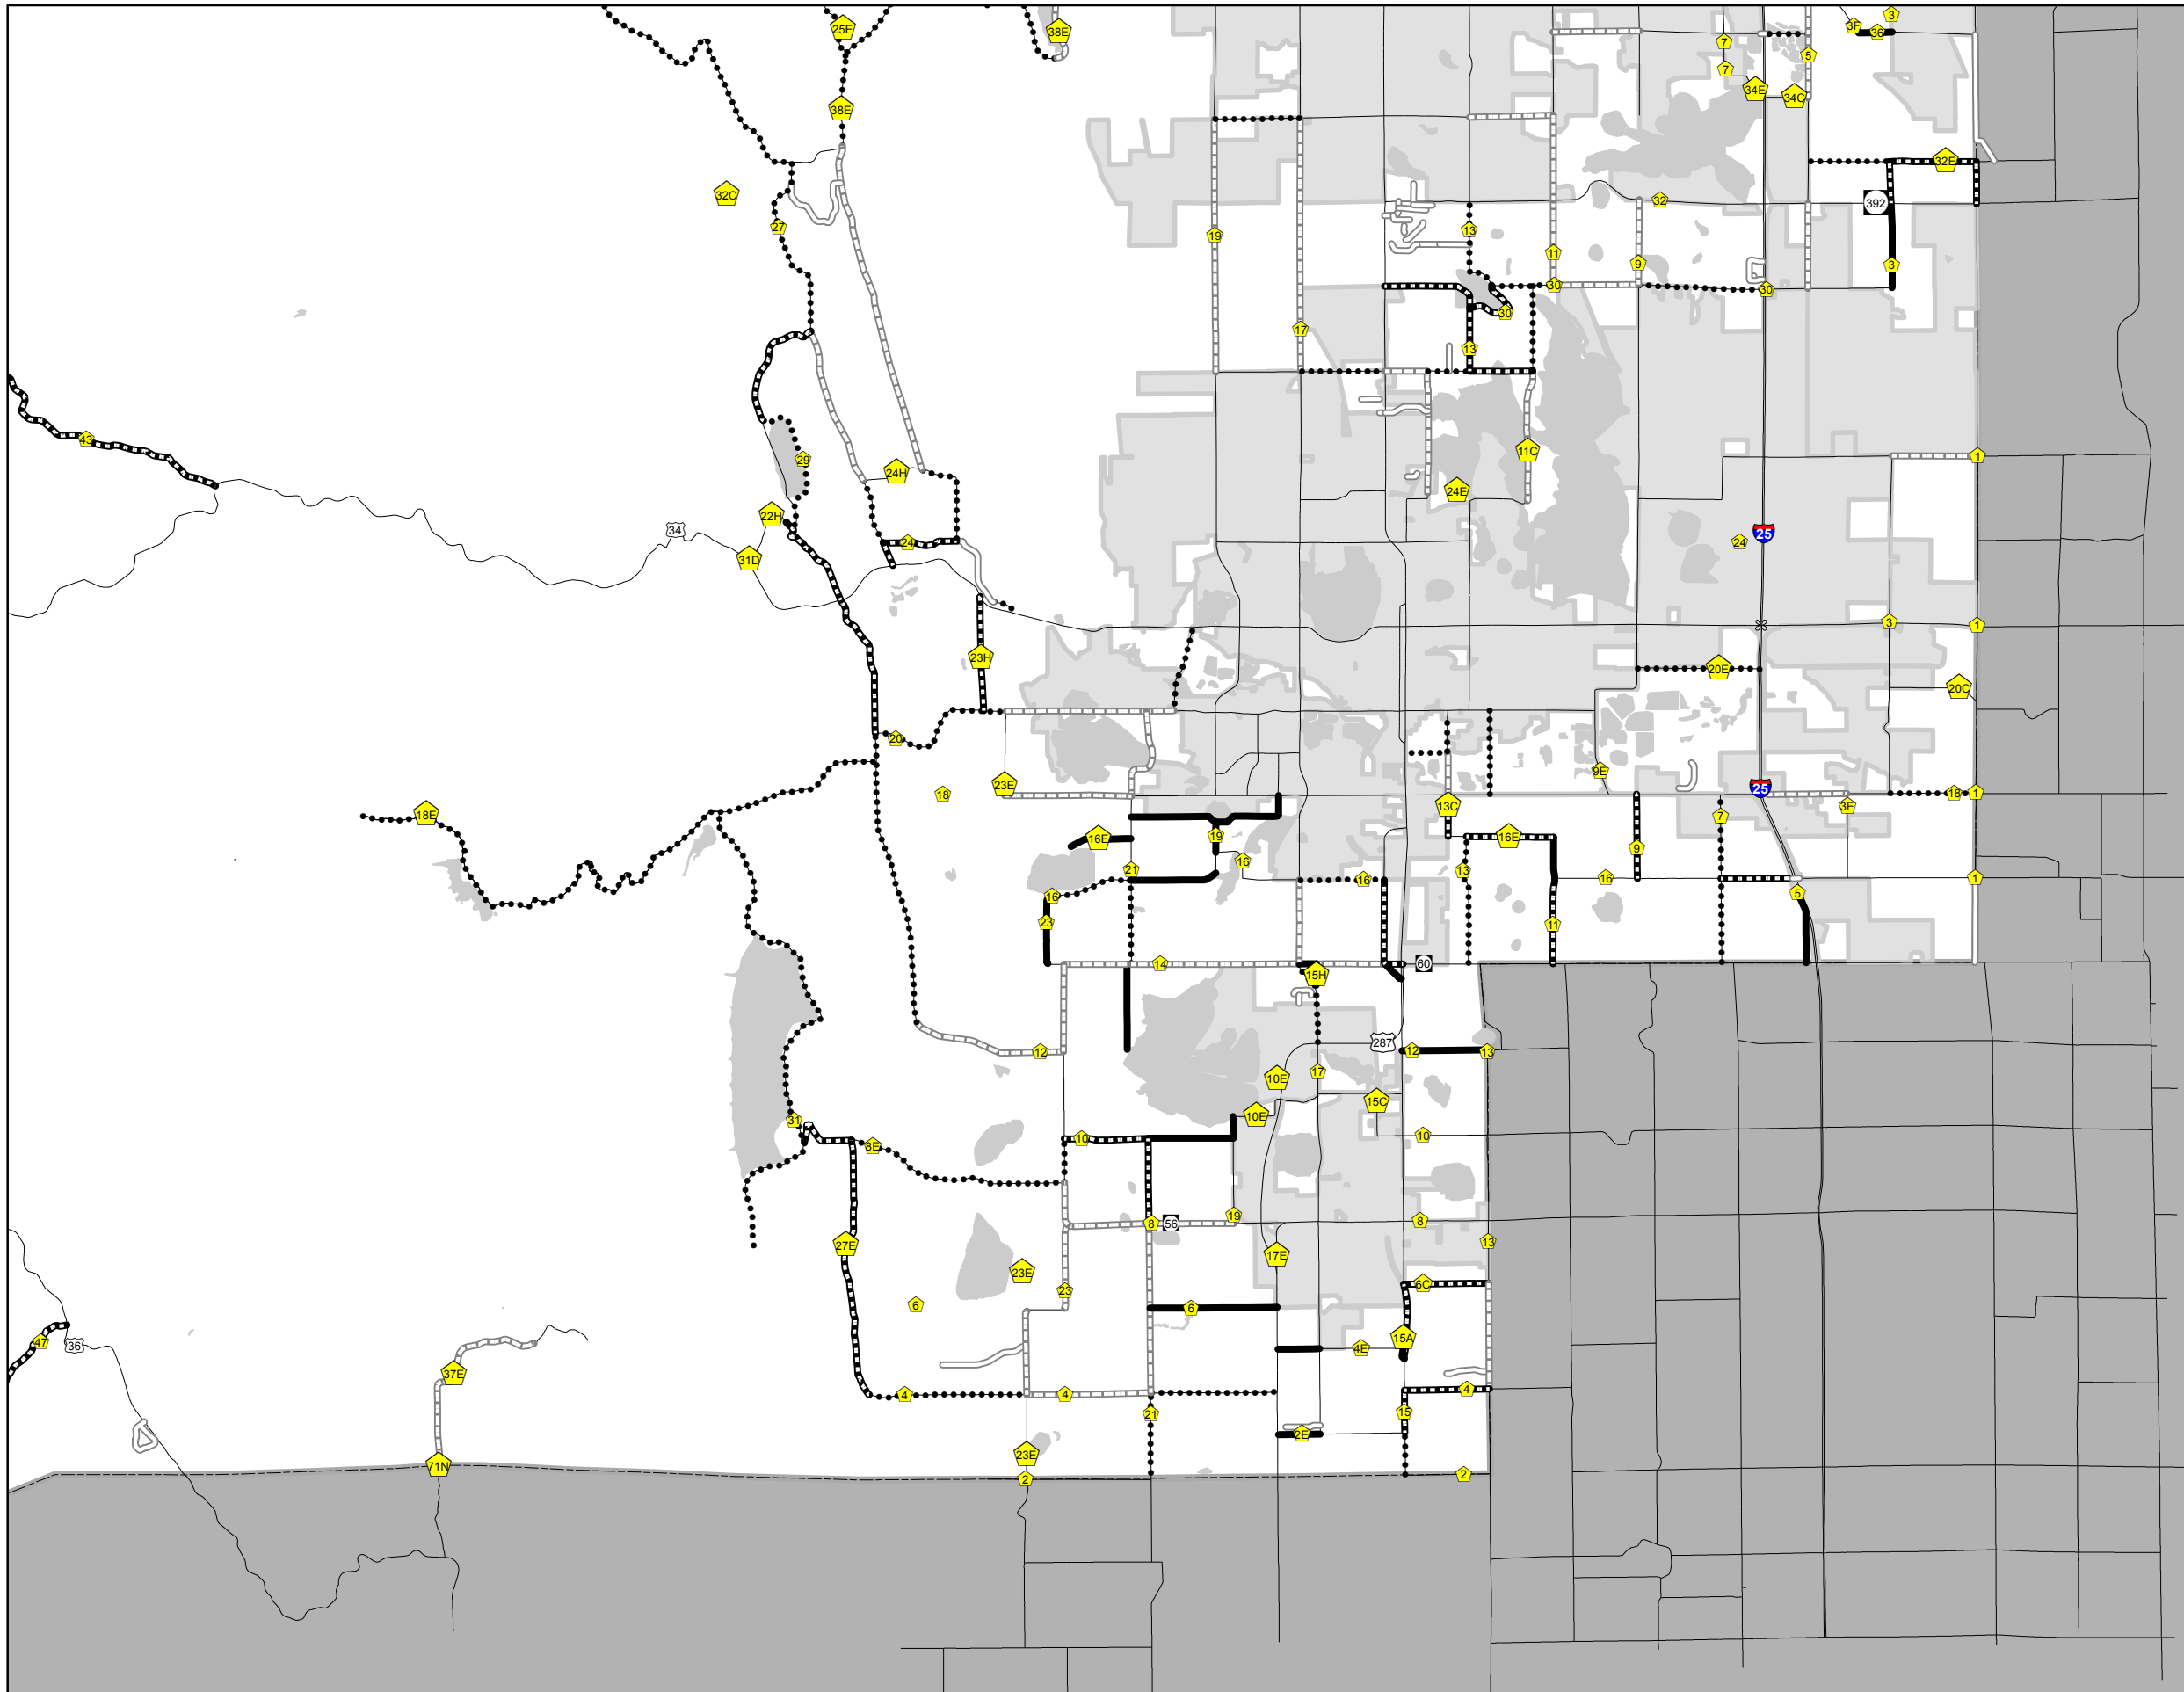

Safety Grade

Legend

	Major Roads
	A
	B
	C
	D
	F
	Lakes
	City Limits