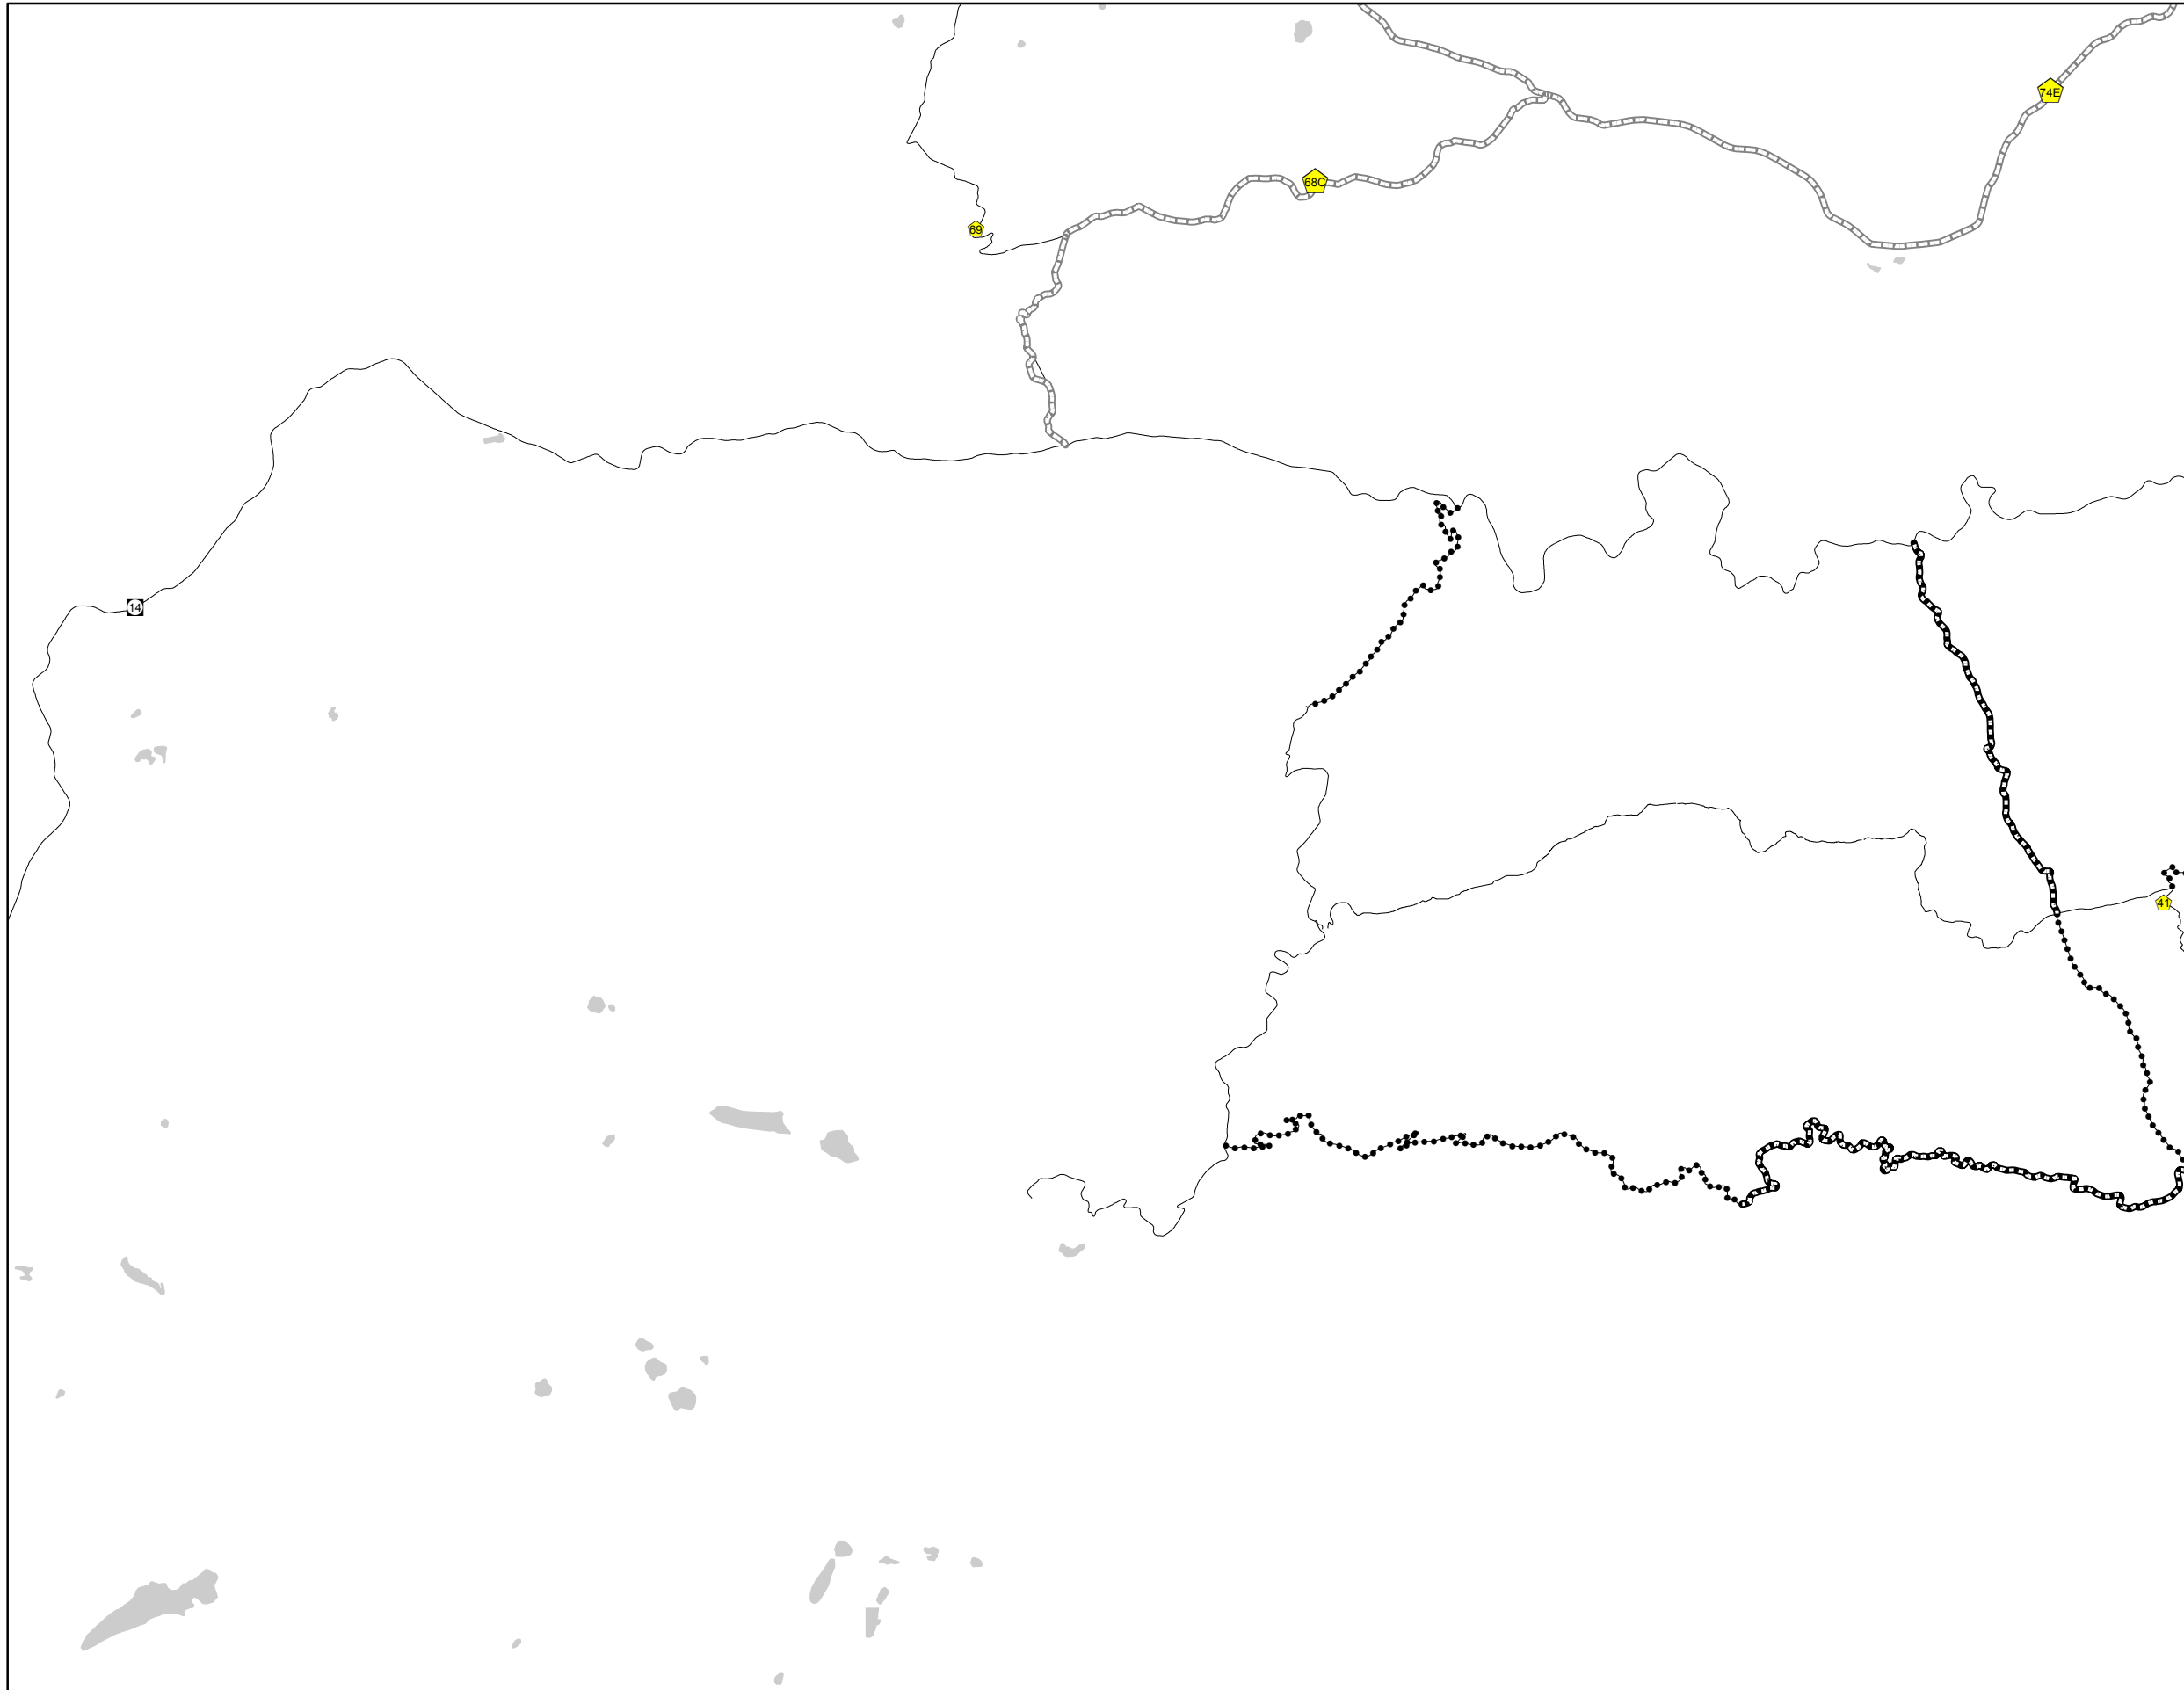

Safety Grade

Legend

Safety Grade A	Major Roads
Safety Grade B	Lakes
Safety Grade C	City Limits
Safety Grade D	
Safety Grade F