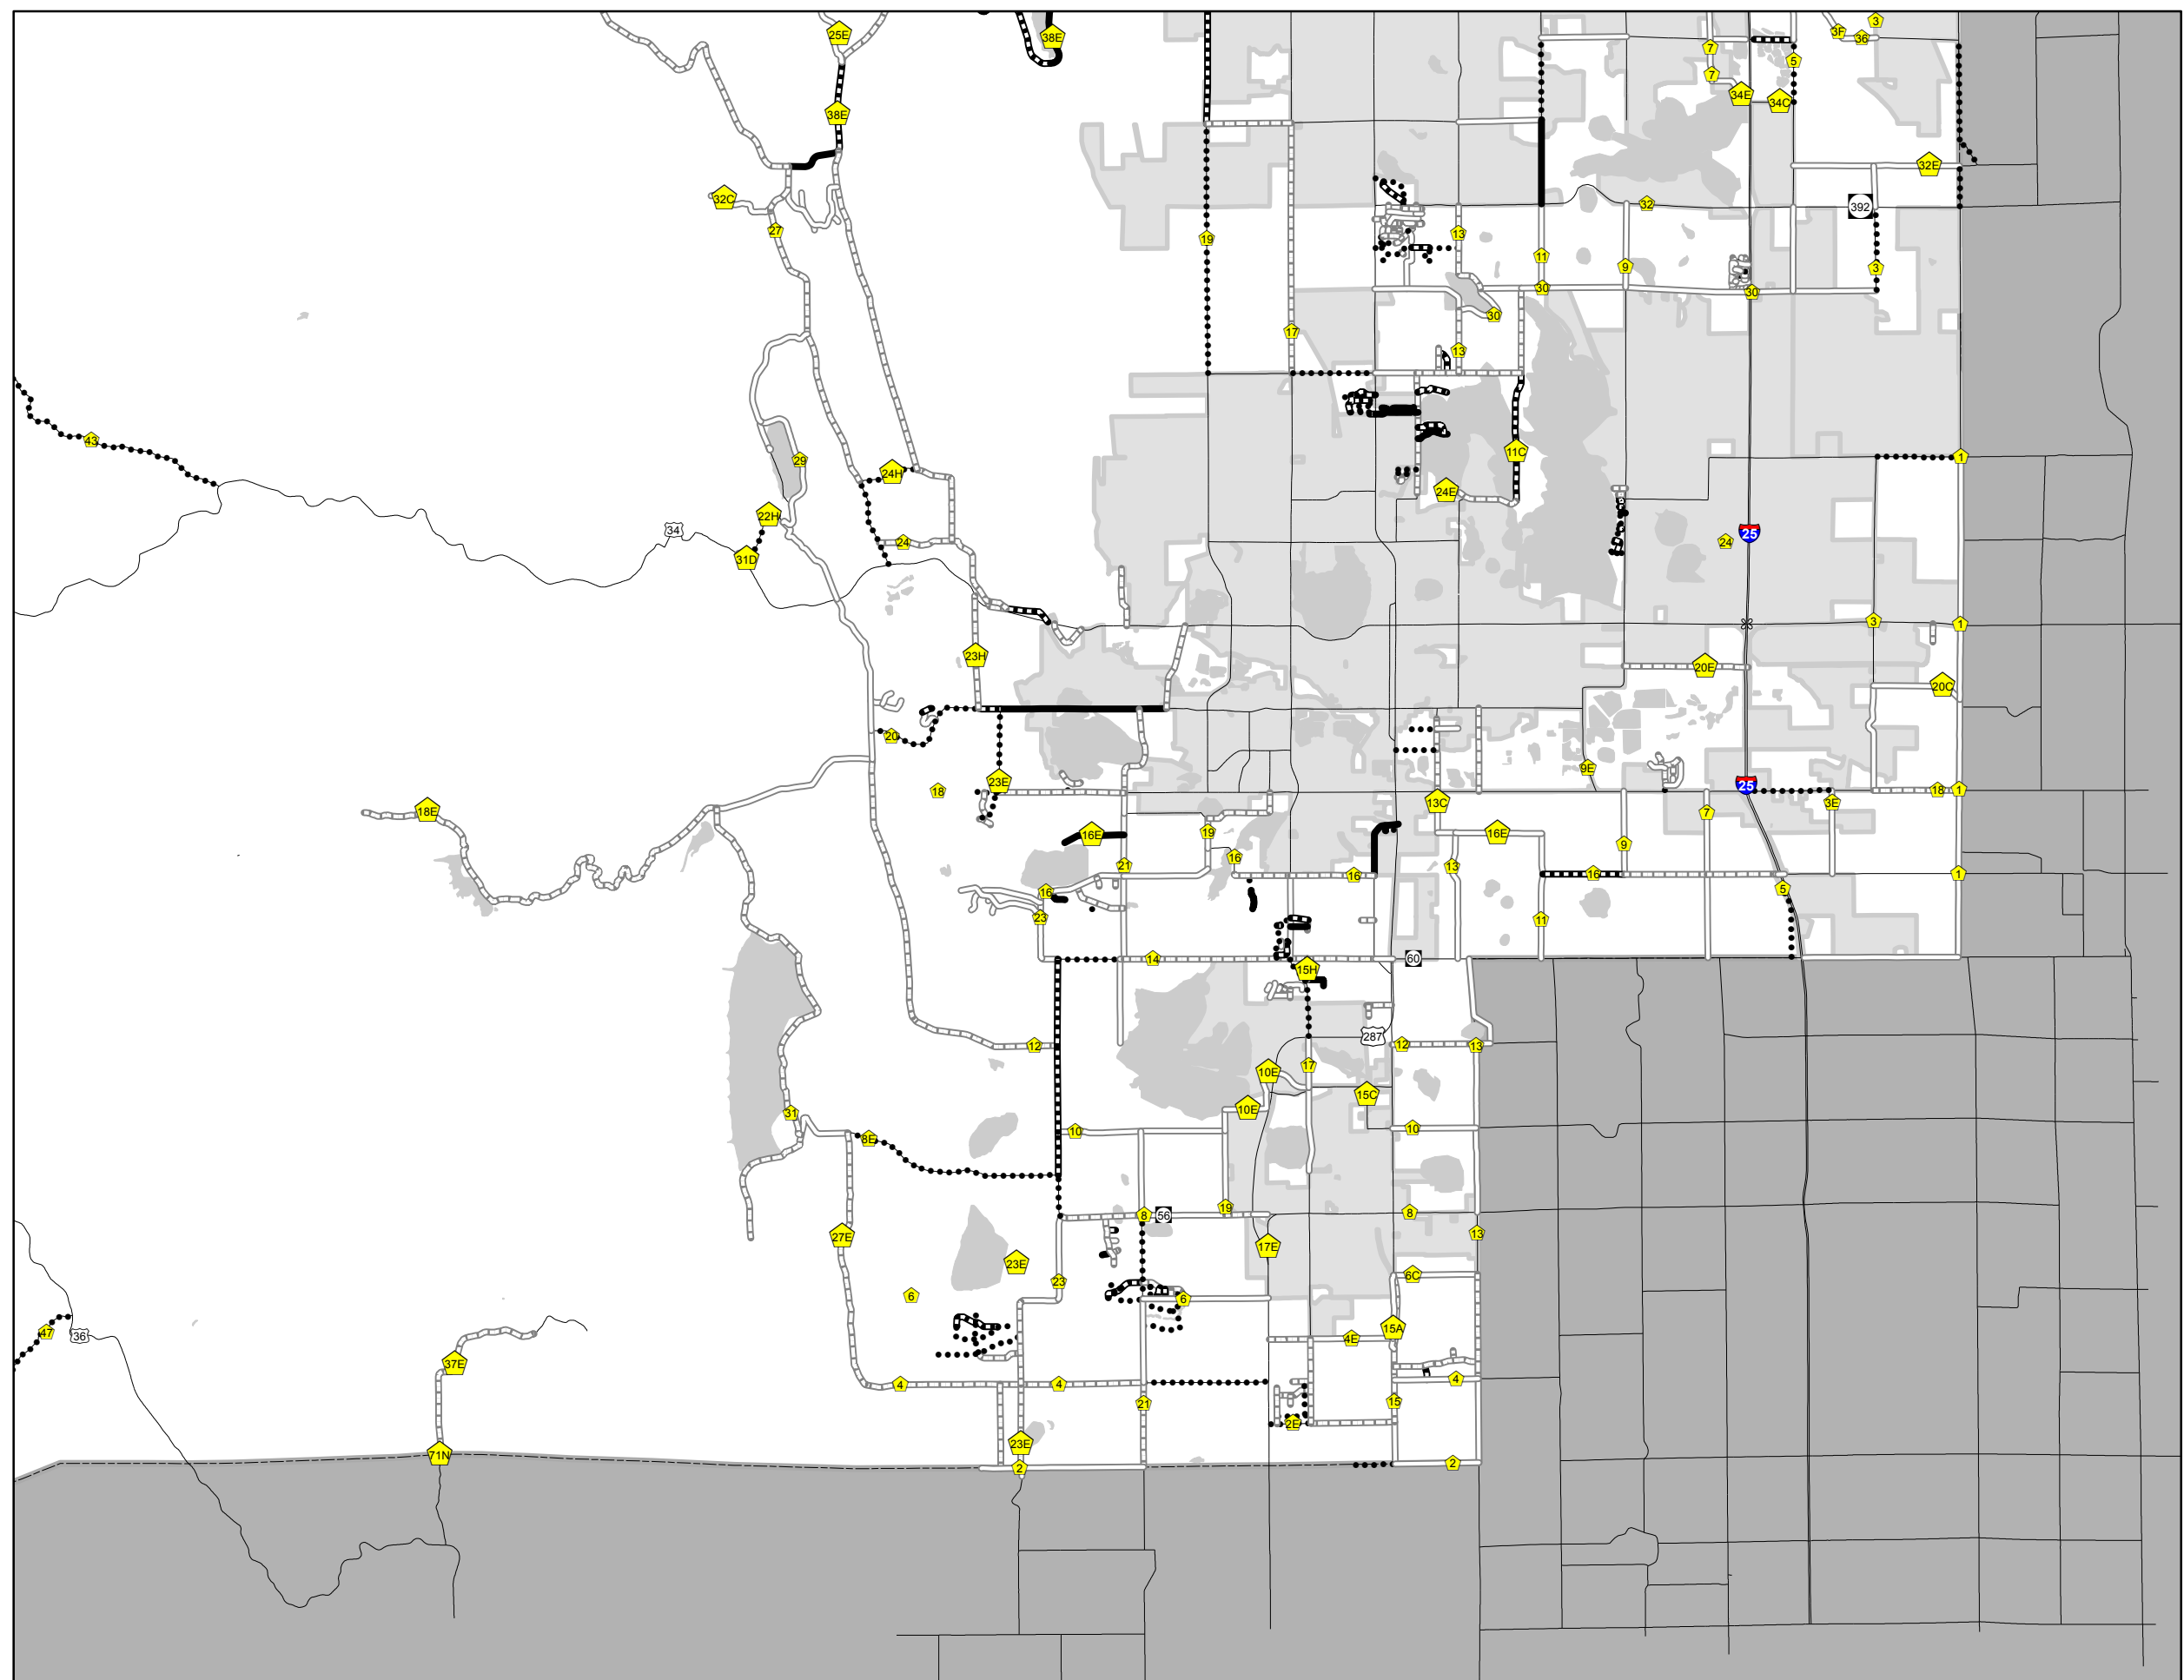

Condition Grade

Legend

—	Major Roads
—	A
- - -	B
.....	C
— — — —	D
— — — —	F
■	Lakes
■	City Limits