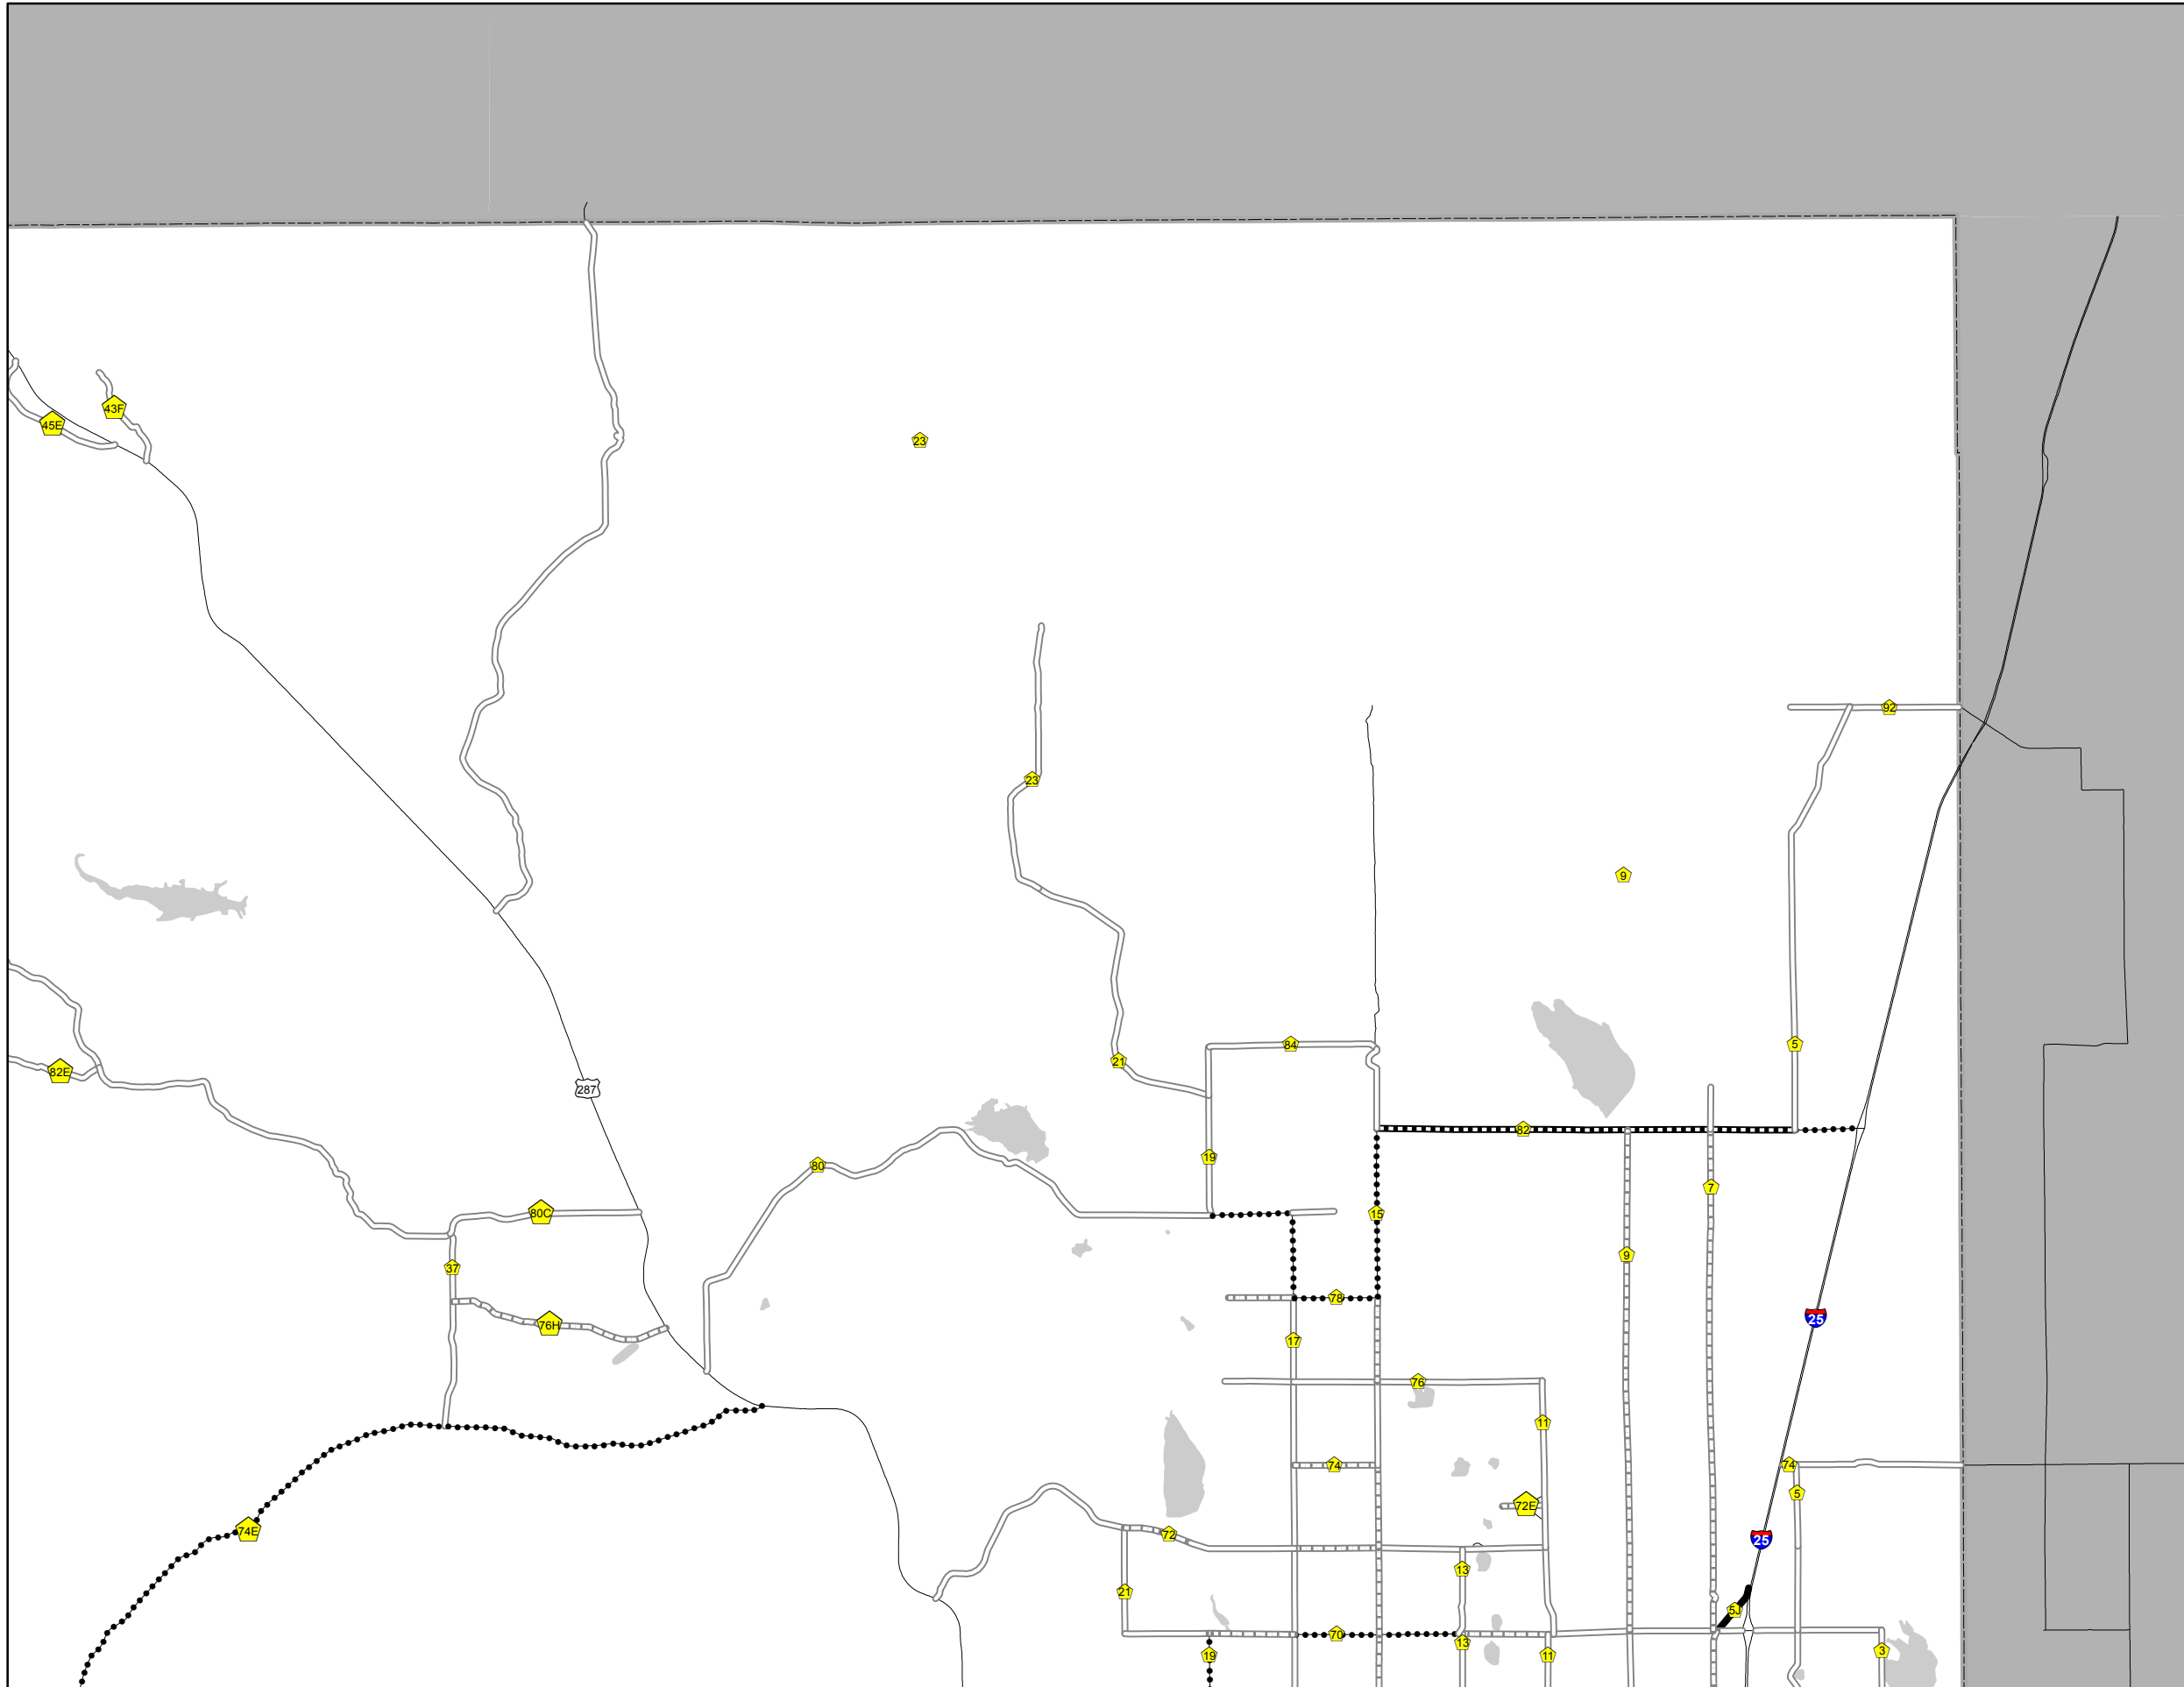

Condition Grade

Legend

Condition Grade	— Major Roads
— A	■ Lakes
- - - B	■ City Limits
..... C	
..... D	
..... E	
..... F	

All data and information supplied is for informational purposes only. User expressly acknowledges and agrees that the use of such information is at the sole risk of User. The information provided by Larimer County is without warranty, express or implied, with respect to the accuracy of the data and information contained herein. Under no circumstances shall Larimer County be liable for actual, incidental, special or consequential damages that result from the use of the information by the User, its agents or assigns. Created: Apr 18, 2012

Condition Grade

Legend

Condition Grade	— Major Roads
— A	■ Lakes
- - - B	■ City Limits
•••• C	
••••• D	
— F	

All data and information supplied is for informational purposes only. User expressly acknowledges and agrees that the use of such information is at the sole risk of User. The information provided by Larimer County is without warranty, express or implied, with respect to the accuracy of the data and information contained herein. Under no circumstances shall Larimer County be liable for actual, incidental, special or consequential damages that result from the use of the information by the User, its agents or assigns. Created: Apr 18, 2012

Condition Grade

Legend

—	Major Roads
—	Lakes
- - -	City Limits
•••••	
- · - · -	
—	

All data and information supplied is for informational purposes only. User expressly acknowledges and agrees that the use of such information is at the sole risk of User. The information provided by Larimer County is without warranty, express or implied, with respect to the accuracy of the data and information contained herein. Under no circumstances shall Larimer County be liable for actual, incidental, special or consequential damages that result from the use of the information by the User, its agents or assigns. Created: Apr 18, 2012