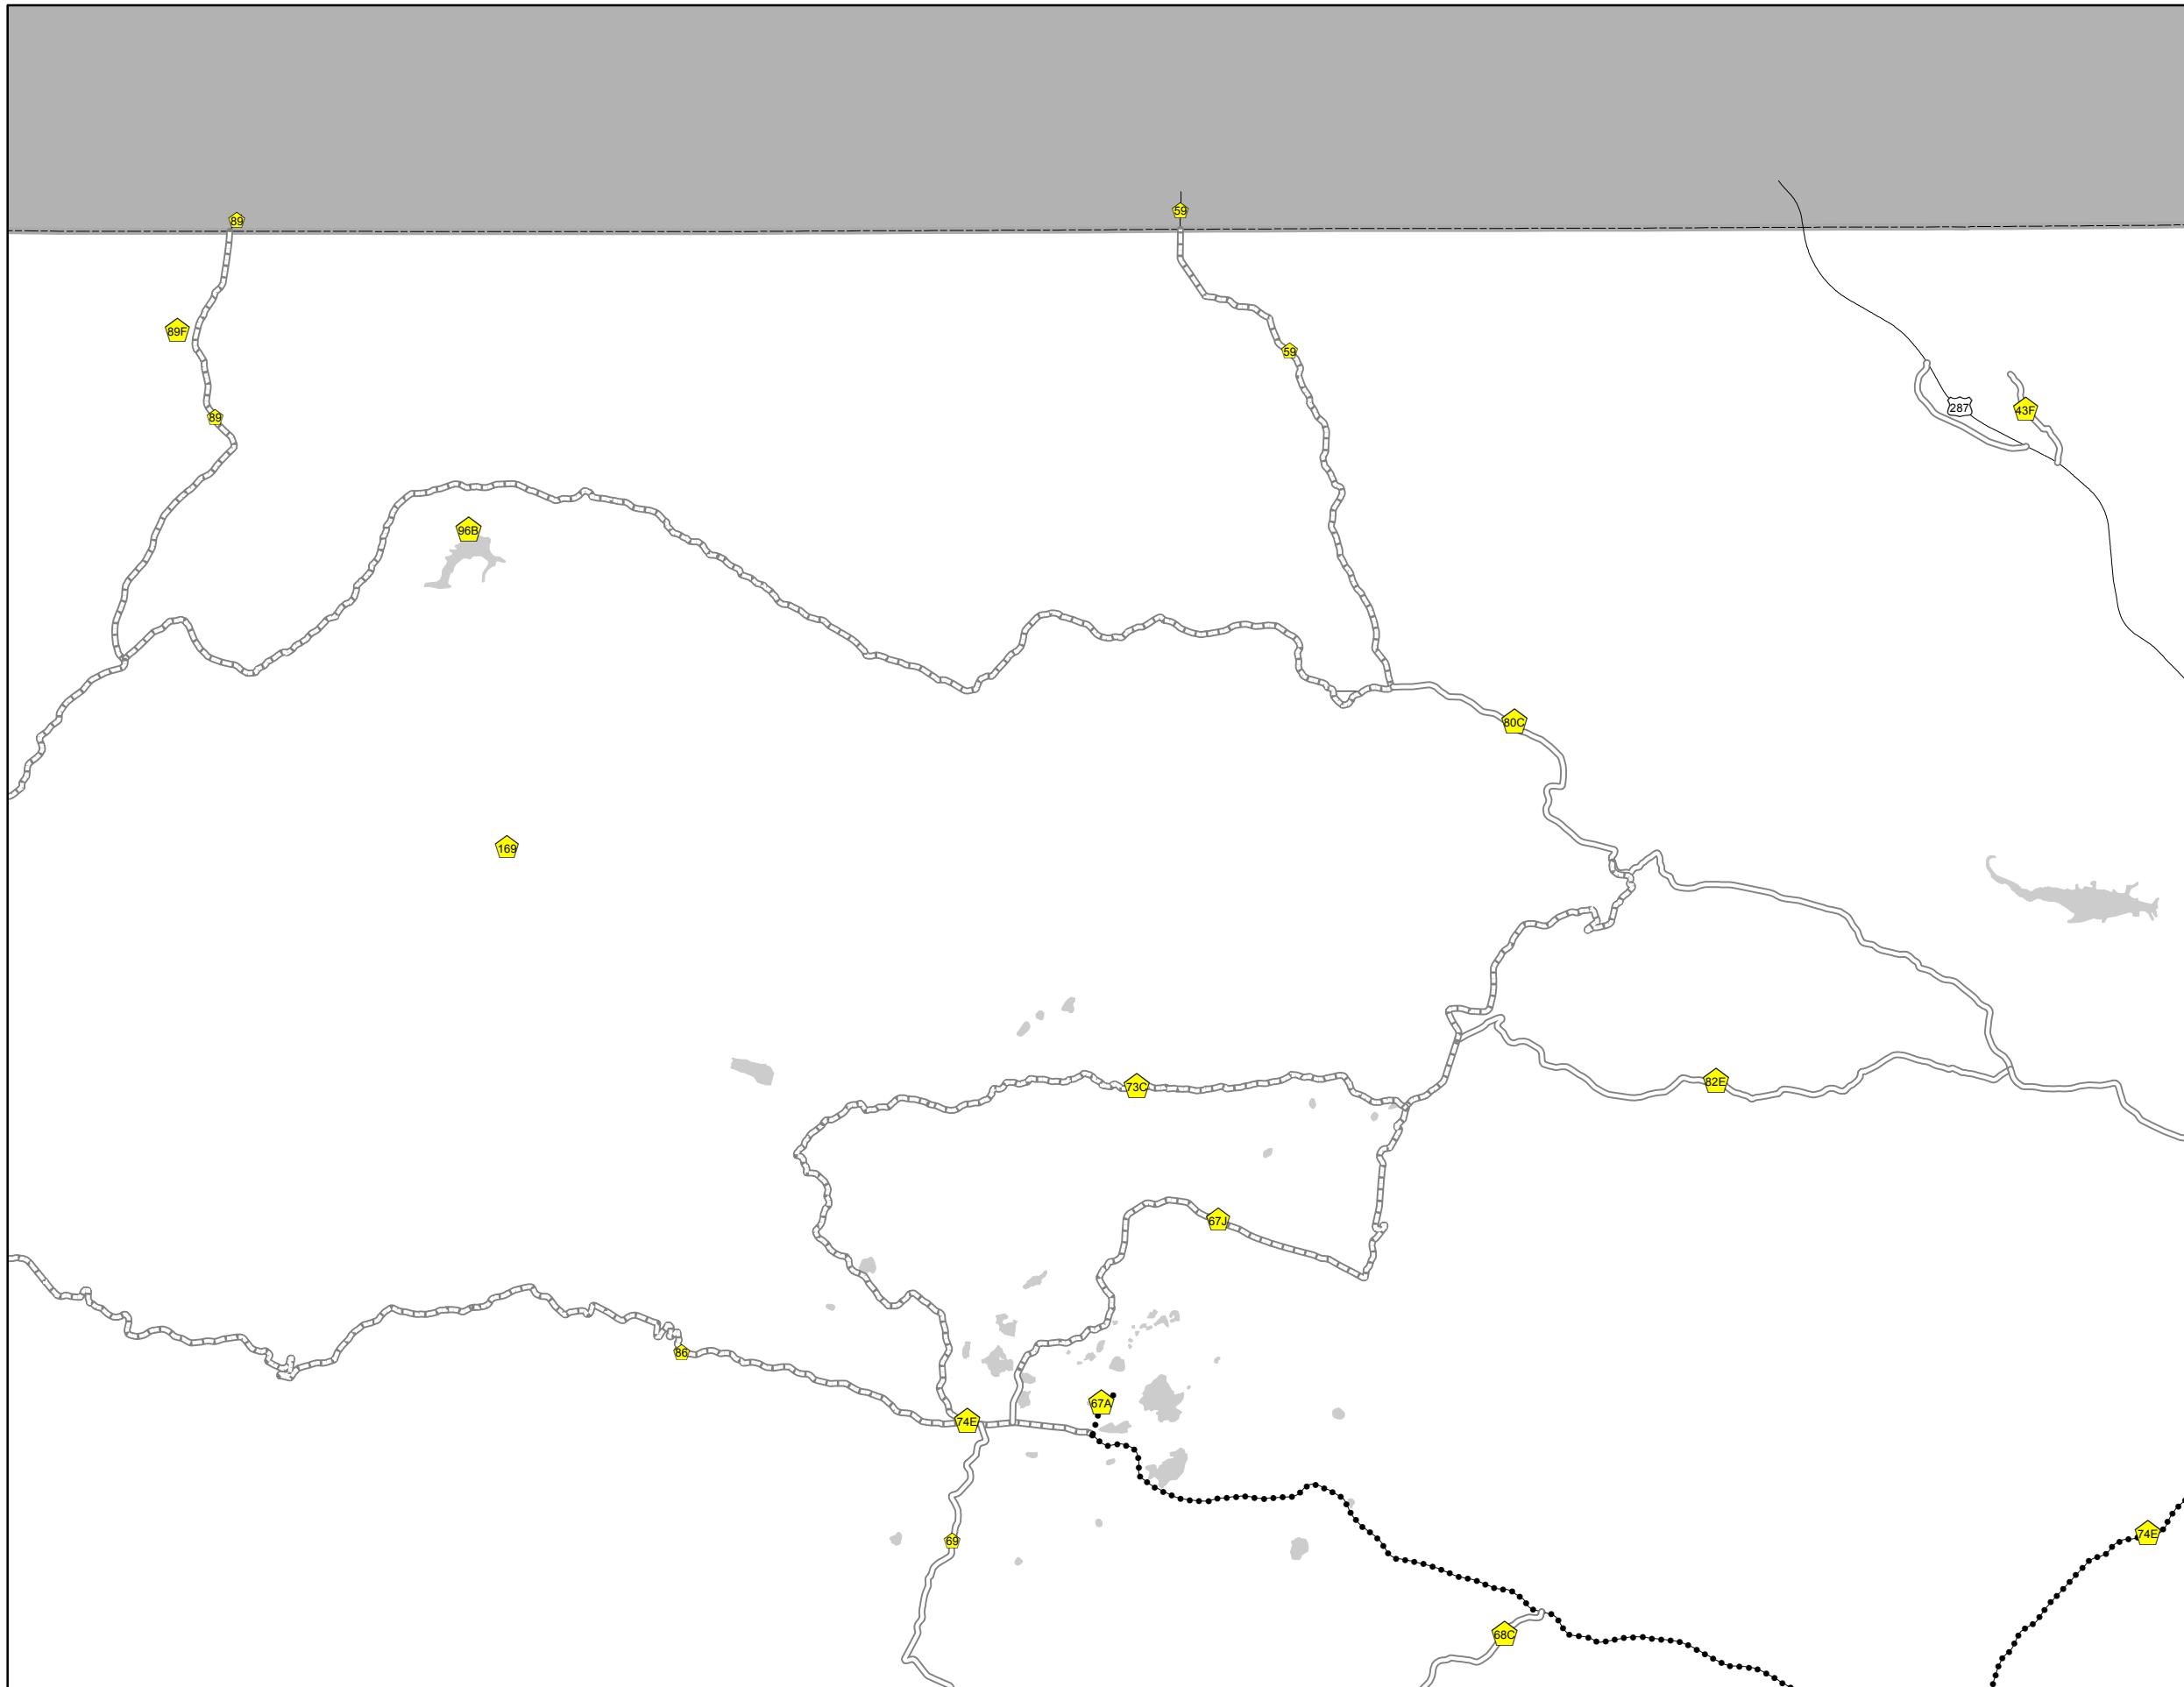

Condition Grade

Legend

Condition Grade	— Major Roads
— A	■ Lakes
- - - B	■ City Limits
..... C	
..... D	
..... E	
..... F	

All data and information supplied is for informational purposes only. User expressly acknowledges and agrees that the use of such information is at the sole risk of User. The information provided by Larimer County is without warranty, express or implied, with respect to the accuracy of the data and information contained herein. Under no circumstances shall Larimer County be liable for actual, incidental, special or consequential damages that result from the use of the information by the User, its agents or assigns. Created: Apr 18, 2012

Condition Grade

Legend

Condition Grade	— Major Roads
— A	■ Lakes
- - - B	■ City Limits
•••• C	
••••• D	
— F	

All data and information supplied is for informational purposes only. User expressly acknowledges and agrees that the use of such information is at the sole risk of User. The information provided by Larimer County is without warranty, express or implied, with respect to the accuracy of the data and information contained herein. Under no circumstances shall Larimer County be liable for actual, incidental, special or consequential damages that result from the use of the information by the User, its agents or assigns. Created: Apr 18, 2012

Condition Grade

Legend

—	Major Roads
—	Lakes
- - -	City Limits
•••••	
- · - · -	
—	

All data and information supplied is for informational purposes only. User expressly acknowledges and agrees that the use of such information is at the sole risk of User. The information provided by Larimer County is without warranty, express or implied, with respect to the accuracy of the data and information contained herein. Under no circumstances shall Larimer County be liable for actual, incidental, special or consequential damages that result from the use of the information by the User, its agents or assigns. Created: Apr 18, 2012