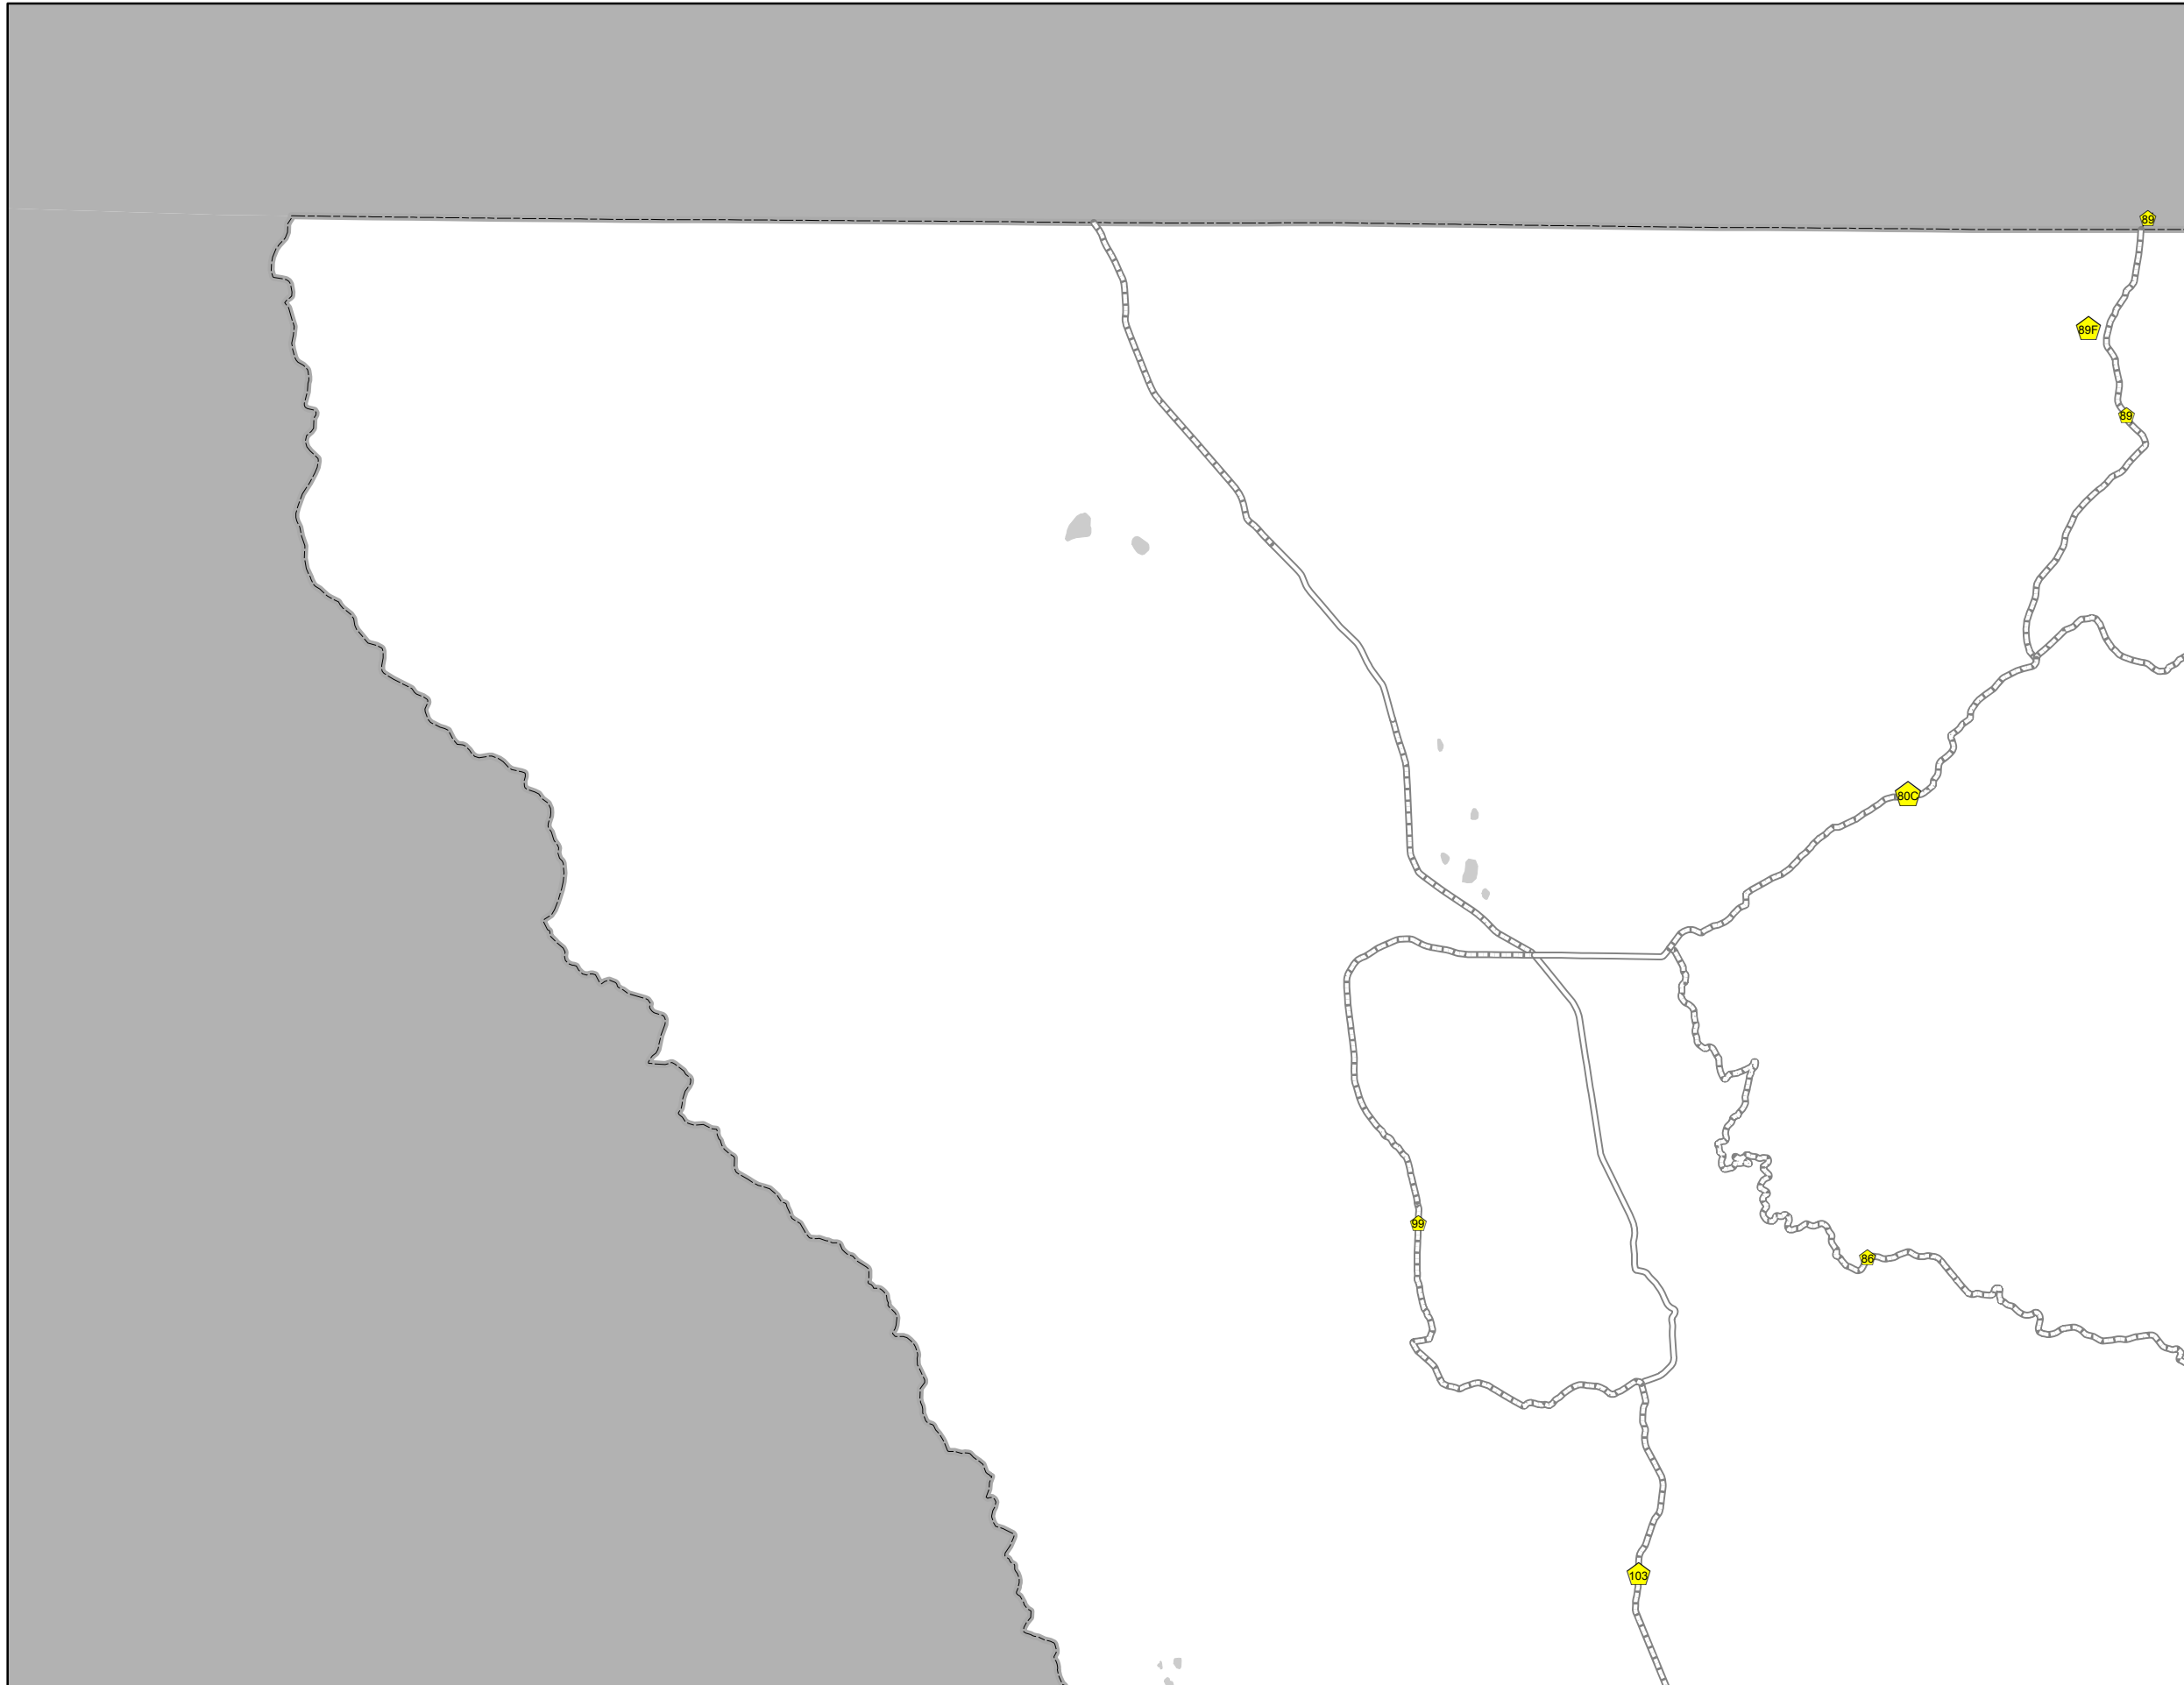

Condition Grade

Legend

Condition Grade	— Major Roads
— A	■ Lakes
- - - B	■ City Limits
..... C	
..... D	
..... E	
..... F	

All data and information supplied is for informational purposes only. User expressly acknowledges and agrees that the use of such information is at the sole risk of User. The information provided by Larimer County is without warranty, express or implied, with respect to the accuracy of the data and information contained herein. Under no circumstances shall Larimer County be liable for actual, incidental, special or consequential damages that result from the use of the information by the User, its agents or assigns. Created: Apr 18, 2012

Condition Grade

Legend

Condition Grade	— Major Roads
— A	■ Lakes
- - - B	■ City Limits
•••• C	
••••• D	
— F	

All data and information supplied is for informational purposes only. User expressly acknowledges and agrees that the use of such information is at the sole risk of User. The information provided by Larimer County is without warranty, express or implied, with respect to the accuracy of the data and information contained herein. Under no circumstances shall Larimer County be liable for actual, incidental, special or consequential damages that result from the use of the information by the User, its agents or assigns. Created: Apr 18, 2012