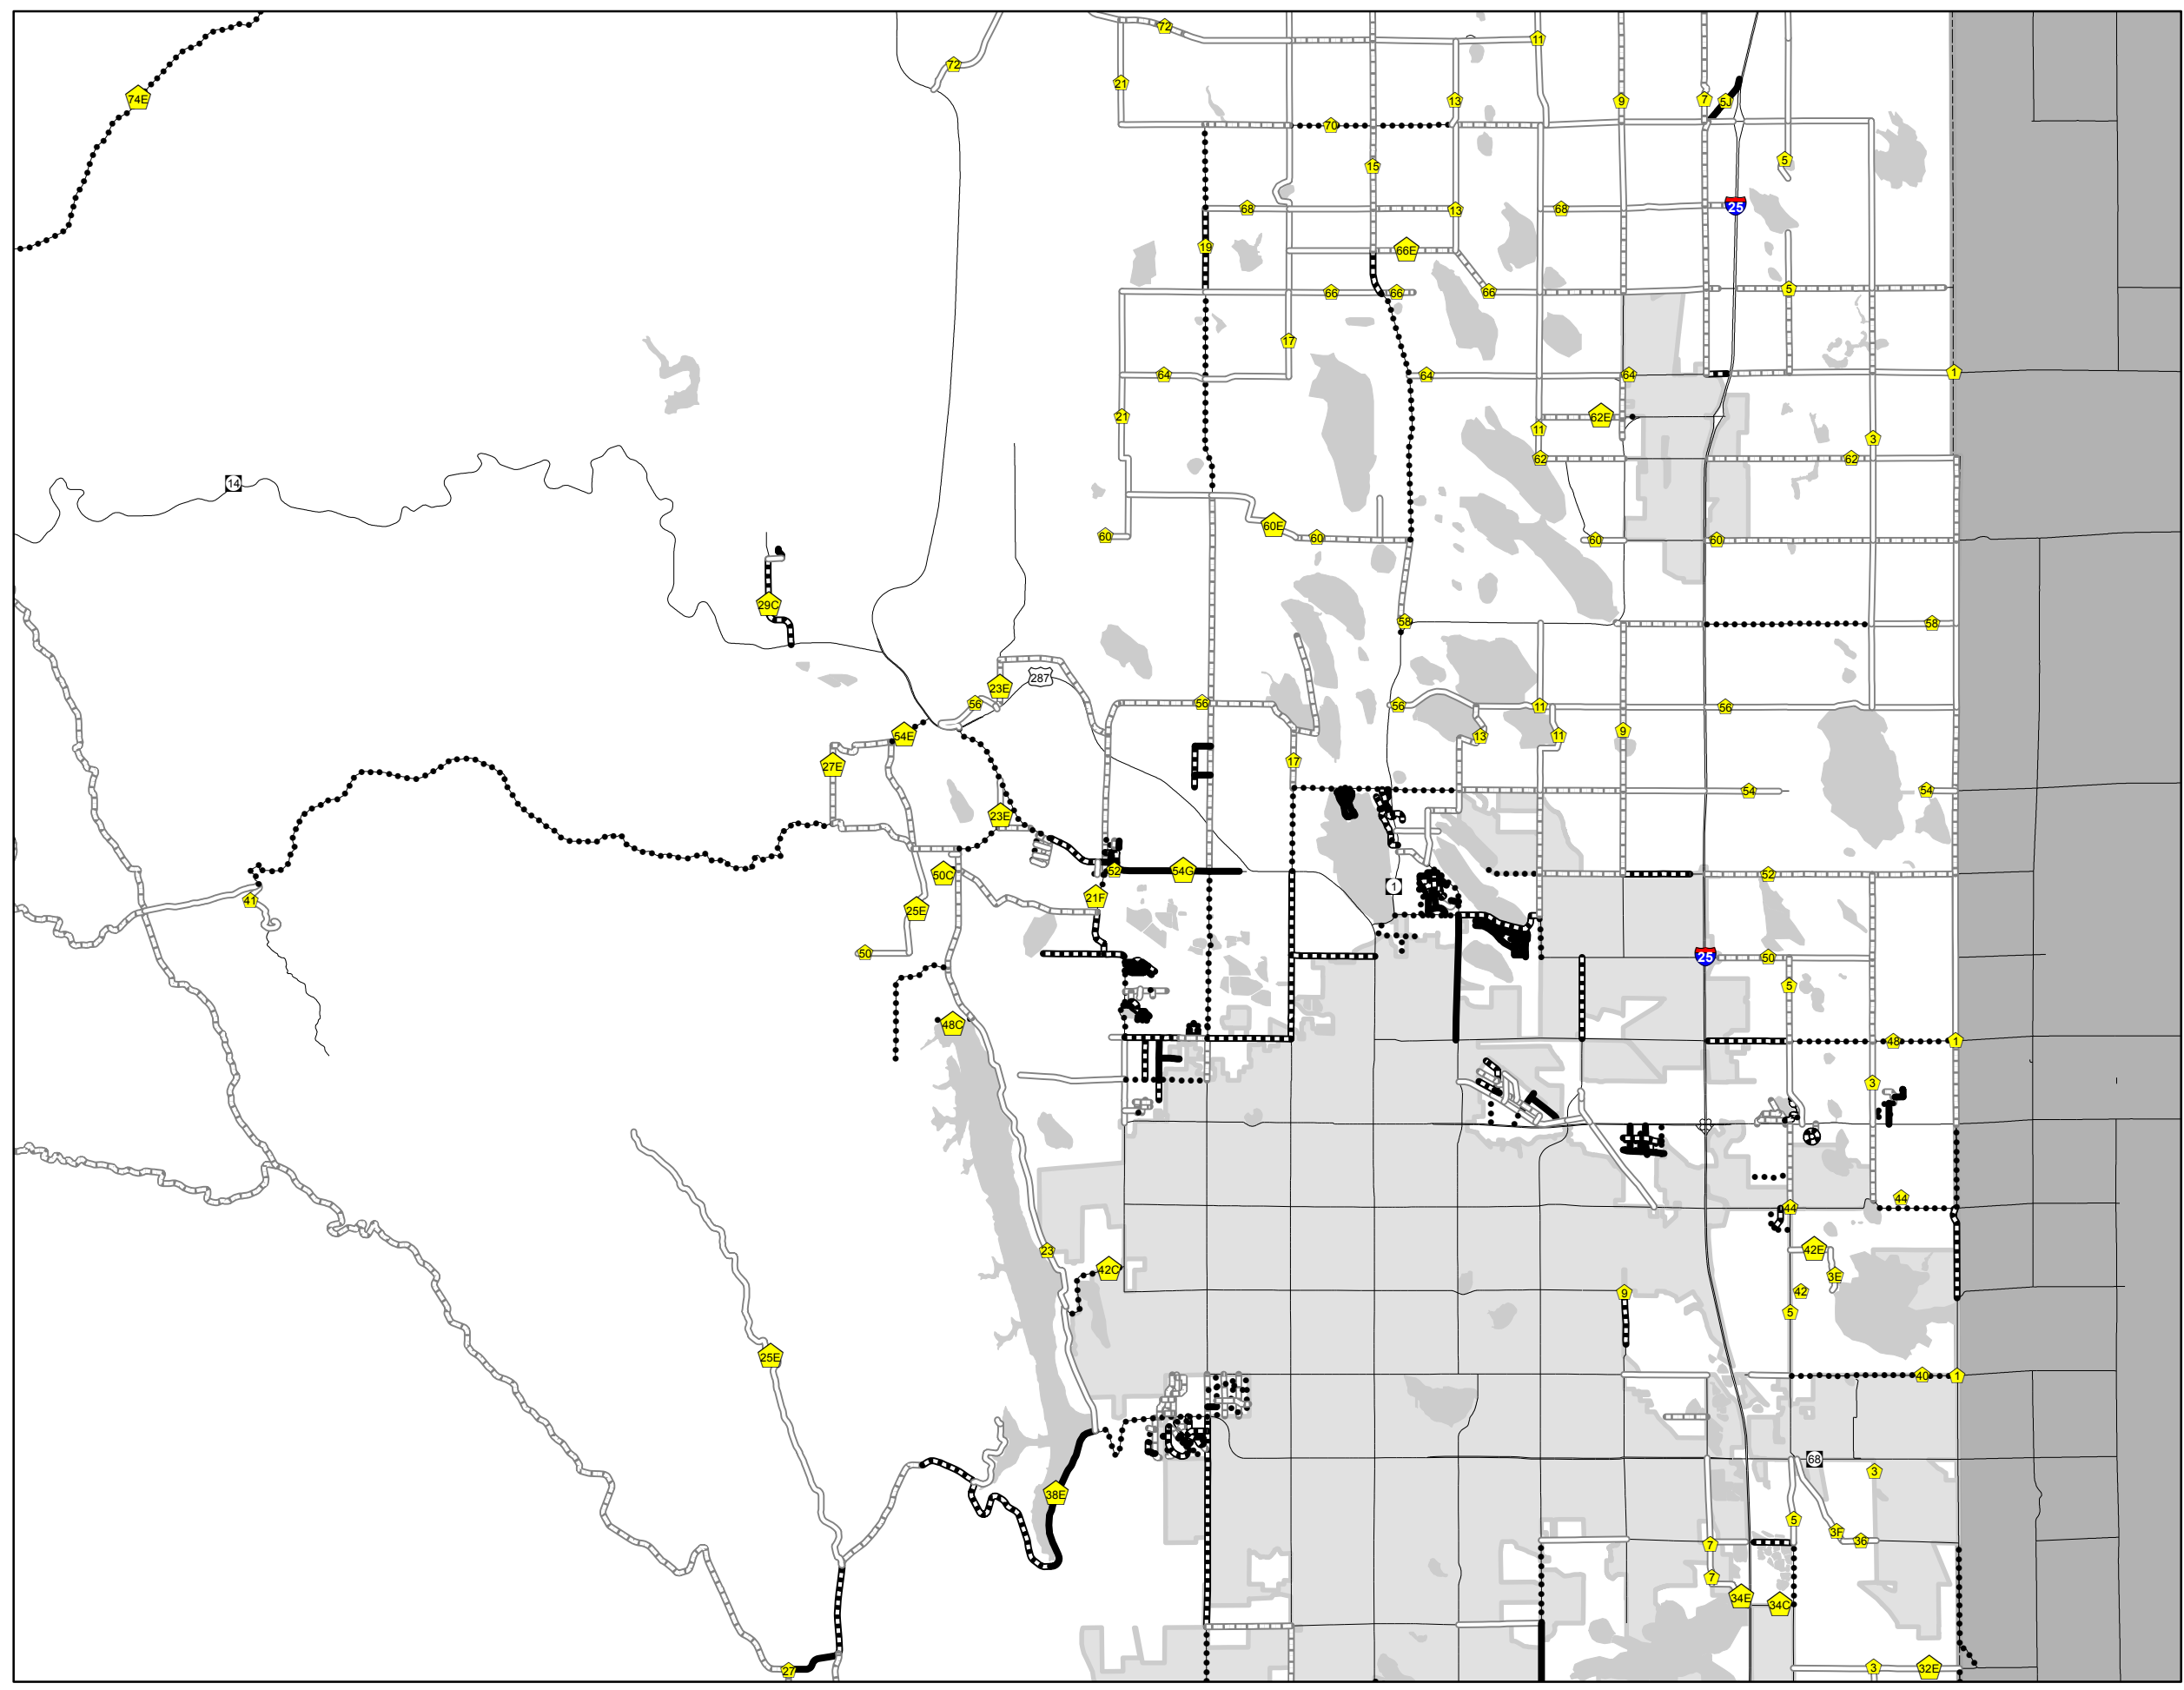

Condition Grade

Legend

—	Major Roads
—	A
- - -	B
.....	C
.....	D
—	F
■	Lakes
■	City Limits